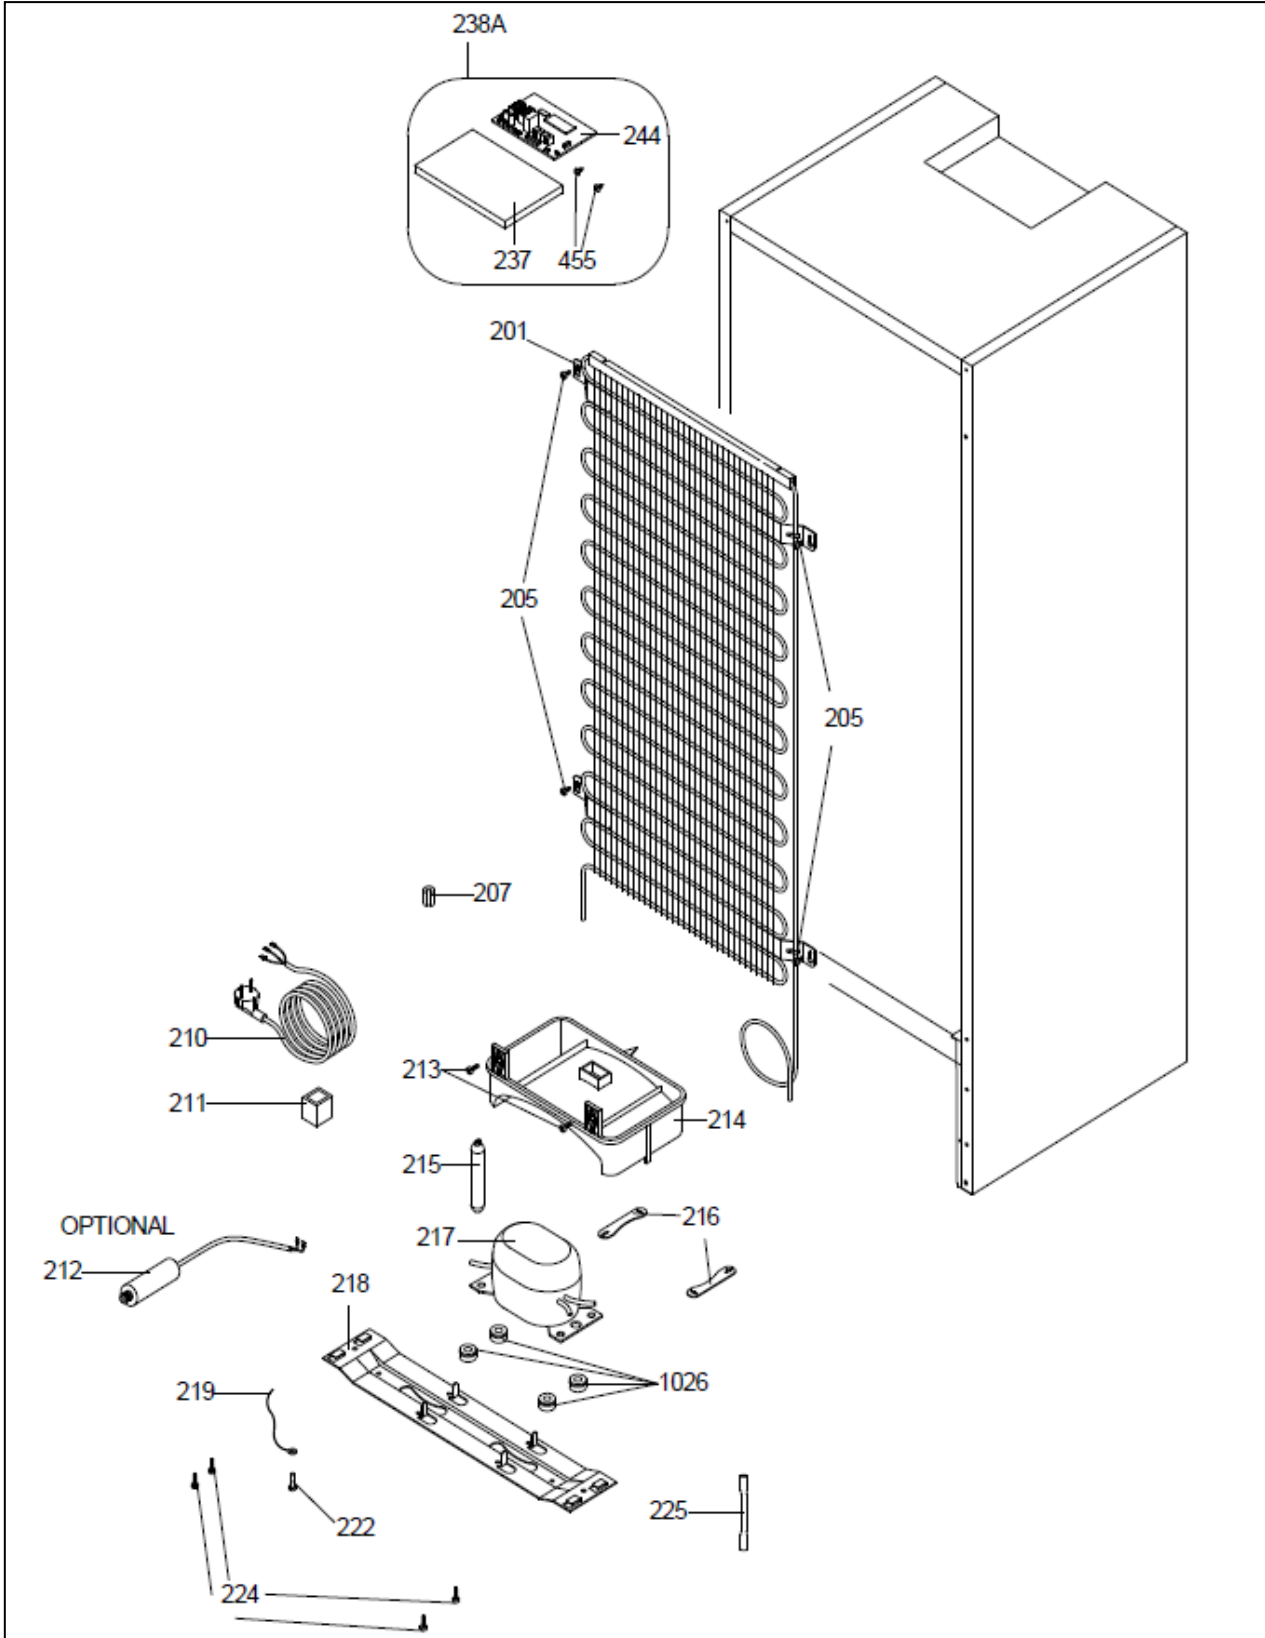

RIL1796

Caple 177cm Integrated Larder

Technical Manual

RIL1796

Caple 177cm Integrated Larder

RIL1796

Caple 177cm Integrated Larder

RIL1796

Caple 177cm Integrated Larder

RIL1796

Caple 177cm Integrated Larder

Item	Part Number	Description
2	37028246	BOTTOM/TOP HINGE SS/1400 BUILT HEX PIN
7	37032597	SCREW TT M5*16 YSB-F
11	42032779	MIDDLE HINGE SREW CAP(SMALL)NEW(S.W.)
12	42032778	MIDDLE HINGE SREW CAP(BIG)S.W.(NEW)
13	32031240	LAMP SWITCH/2 POLE/WHT/G-A
14	42124318	TUNNEL DRAIN PLUG S.W. RV1
29	42157903	HEAD PANEL BUTON /2791 (SW) 432SRGF
30	42140581	LIGHT CARRIER 2451
37	47013799	R COMPARTMENT GLASS SHELF/2795
38A	42139596	R.GLASS SHELF PRF/3951(EXT)HOT 442.5
38B	42147146	R.GLASS SHELF BACK TRIM/319(S.W)
39	47014721	TOP COMPARTMENT TOP GLASS SHELF/2795RV1
70	37035782	SCREW KA 40*14 YSB-C-A3K
71	47014612	WINE SHELF/2795(CINKO)
76	42152836	HEAD PANEL COVER 2791 RIGHT S.W
76B	42152837	HEAD PANEL COVER 2791 LEFT S.W
77	42152838	HEAD PANEL COVER 2791 S.W
80	32029099	TURBO FAN MOTOR GRUBU-2/3951(NDC)
81	42121279	TURBO FAN HOLDER ES 3951
83	42243680	TURBO FAN COVER ES 3951 SRGF
83	42121280	TURBO FAN COVER ES 3951
83	42160442	TURBO FAN COVER ES 3951 SRGF
102	32043032	HEAD PAN.GR/2795/E-F/(KAR)432SUPER\$ RV2
135	35004932	SCREW ST 4.2*13 OZEL12-C
151	42004499	BUSHING/1400 ANK
155	22000875	DOOR ASSY/2795 ANK S-W.CAP (S.W)
159	42163485	EGG HOLDER (TRANS.-NAT) RV1
175	42157047	CHEESE BUTTER SHELF/319ERA(TRNS GRAY)FLM
175	42157043	CHEESE BUTTER SHELF/319ERA(TRNS GRAY)
175	42160369	CHEE BUT SHE/319ERA(TRNS GRAY)FLM SRGF
177	42157048	BOTTLE SHELF/319 ERA TRANS-GRAY - FLM
177	42157042	BOTTLE SHELF/319 ERA TRAN-GRAY
195	35007969	SCREW S YSB 3.5*13 C ST SPECIAL
201	37030438	CONDENSER 54CM/34 PASS/4,00*0,5MM(2CS)
205	35009792	SCREW ST 4.8*13 YSB-T-C
207	42155463	RUBBER CONDANSER MUTUAL ANTIVIBRASYON
209	32042152	SUP.CAB.GR.MX1050Y/2UF/2,5M/UK