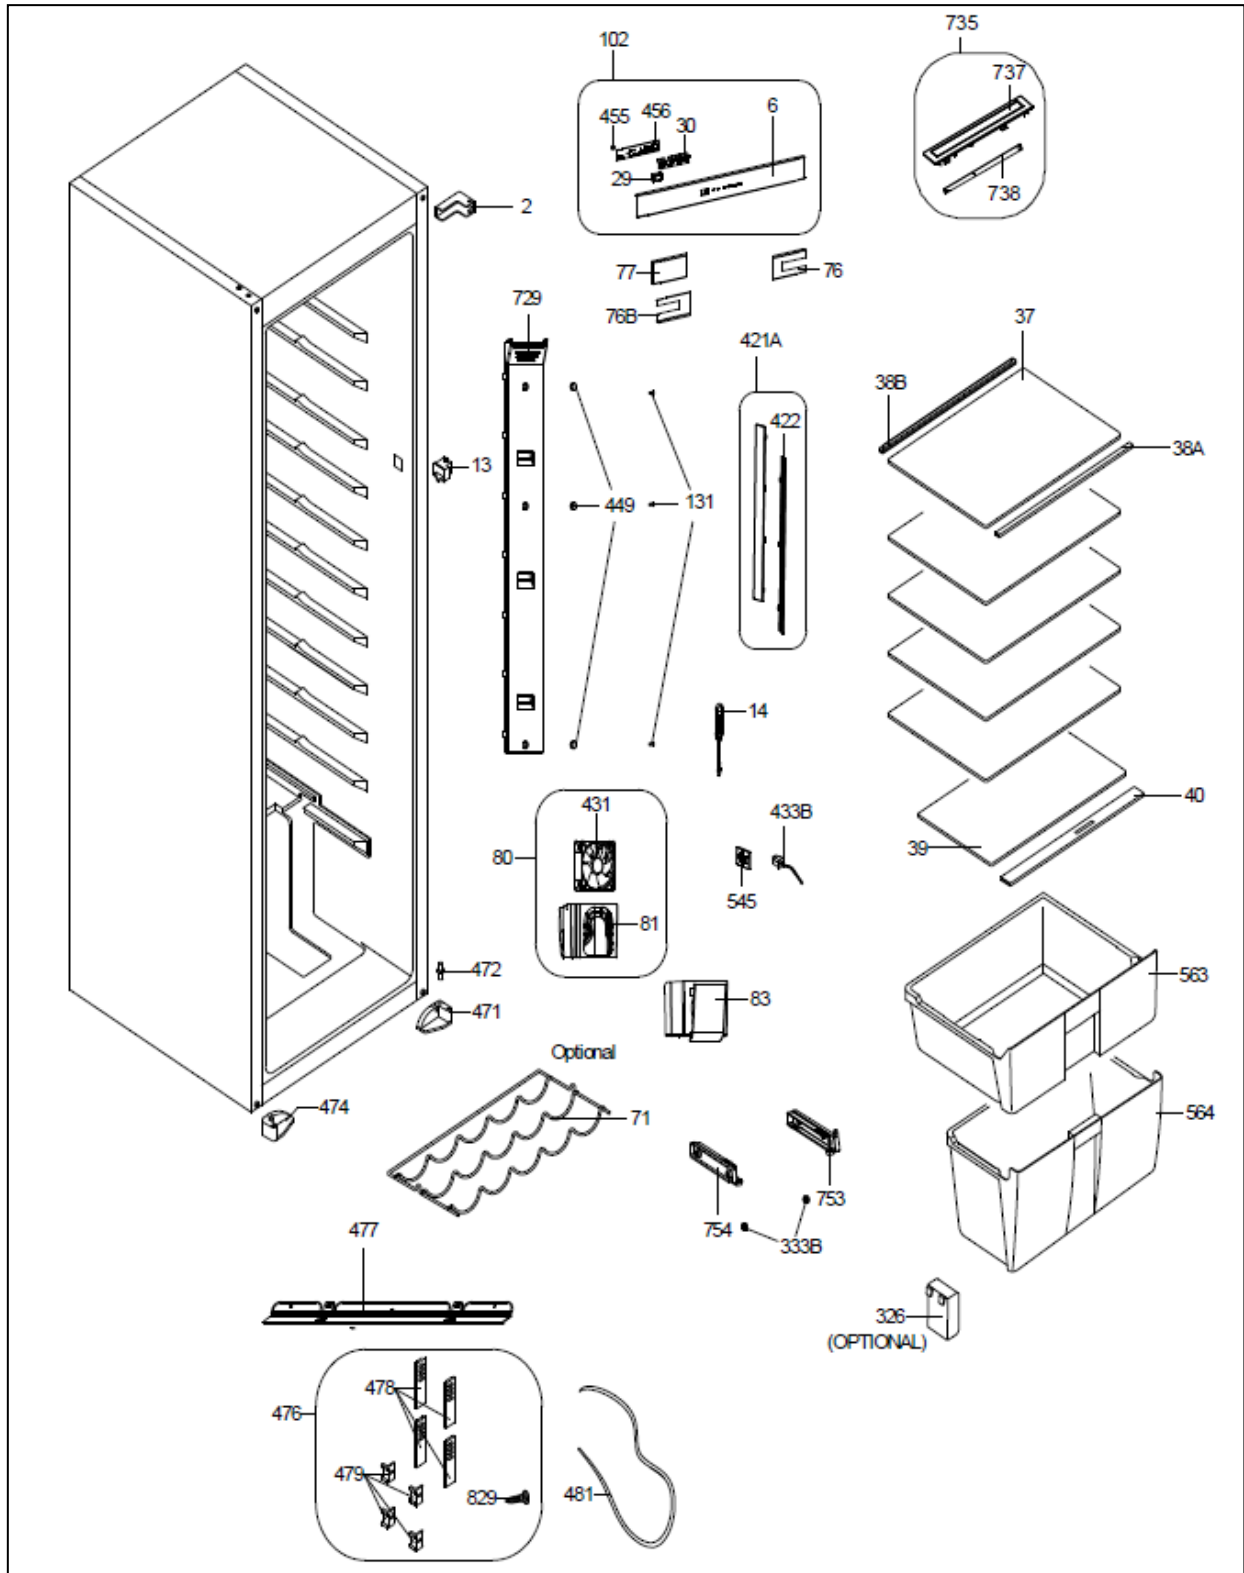

RIL1796

Caple 177cm Integrated Larder

Technical Manual

RIL1796

Caple 177cm Integrated Larder

RIL1796

Caple 177cm Integrated Larder

RIL1796

Caple 177cm Integrated Larder

RIL1796

Caple 177cm Integrated Larder

Item	Part Number	Description
2	37028246	BOTTOM/TOP HINGE SS/1400 BUILT HEX PIN
7	37032597	SCREW TT M5*16 YSB-F
11	42032779	MIDDLE HINGE SREW CAP(SMALL)NEW(S.W.)
12	42032778	MIDDLE HINGE SREW CAP(BIG)S.W.(NEW)
13	32031240	LAMP SWITCH/2 POLE/WHT/G-A
14	42124318	TUNNEL DRAIN PLUG S.W. RV1
29	42157903	HEAD PANEL BUTON /2791 (SW) 432SRGF
30	42140581	LIGHT CARRIER 2451
37	47013799	R COMPARTMENT GLASS SHELF/2795
38A	42139596	R.GLASS SHELF PRF/3951(EXT)HOT 442.5
38B	42147146	R.GLASS SHELF BACK TRIM/319(S.W)
39	47014721	TOP COMPARTMENT TOP GLASS SHELF/2795RV1
70	37035782	SCREW KA 40*14 YSB-C-A3K
71	47014612	WINE SHELF/2795(CINKO)
76	42152836	HEAD PANEL COVER 2791 RIGHT S.W
76B	42152837	HEAD PANEL COVER 2791 LEFT S.W
77	42152838	HEAD PANEL COVER 2791 S.W
80	32029099	TURBO FAN MOTOR GRUBU-2/3951(NDC)
81	42121279	TURBO FAN HOLDER ES 3951
83	42243680	TURBO FAN COVER ES 3951 SRGF
83	42121280	TURBO FAN COVER ES 3951
83	42160442	TURBO FAN COVER ES 3951 SRGF
102	32043032	HEAD PAN.GR/2795/E-F/(KAR)432SUPER\$ RV2
135	35004932	SCREW ST 4.2*13 OZEL12-C
151	42004499	BUSHING/1400 ANK
155	22000875	DOOR ASSY/2795 ANK S-W.CAP (S.W)
159	42163485	EGG HOLDER (TRANS.-NAT) RV1
175	42157047	CHEESE BUTTER SHELF/319ERA(TRNS GRAY)FLM
175	42157043	CHEESE BUTTER SHELF/319ERA(TRNS GRAY)
175	42160369	CHEE BUT SHE/319ERA(TRNS GRAY)FLM SRGF
177	42157048	BOTTLE SHELF/319 ERA TRANS-GRAY - FLM
177	42157042	BOTTLE SHELF/319 ERA TRAN-GRAY
195	35007969	SCREW S YSB 3.5*13 C ST SPECIAL
201	37030438	CONDENSER 54CM/34 PASS/4,00*0,5MM(2CS)
205	35009792	SCREW ST 4.8*13 YSB-T-C
207	42155463	RUBBER CONDANSER MUTUAL ANTIVIBRASYON
209	32042152	SUP.CAB.GR.MX1050Y/2UF/2,5M/UK