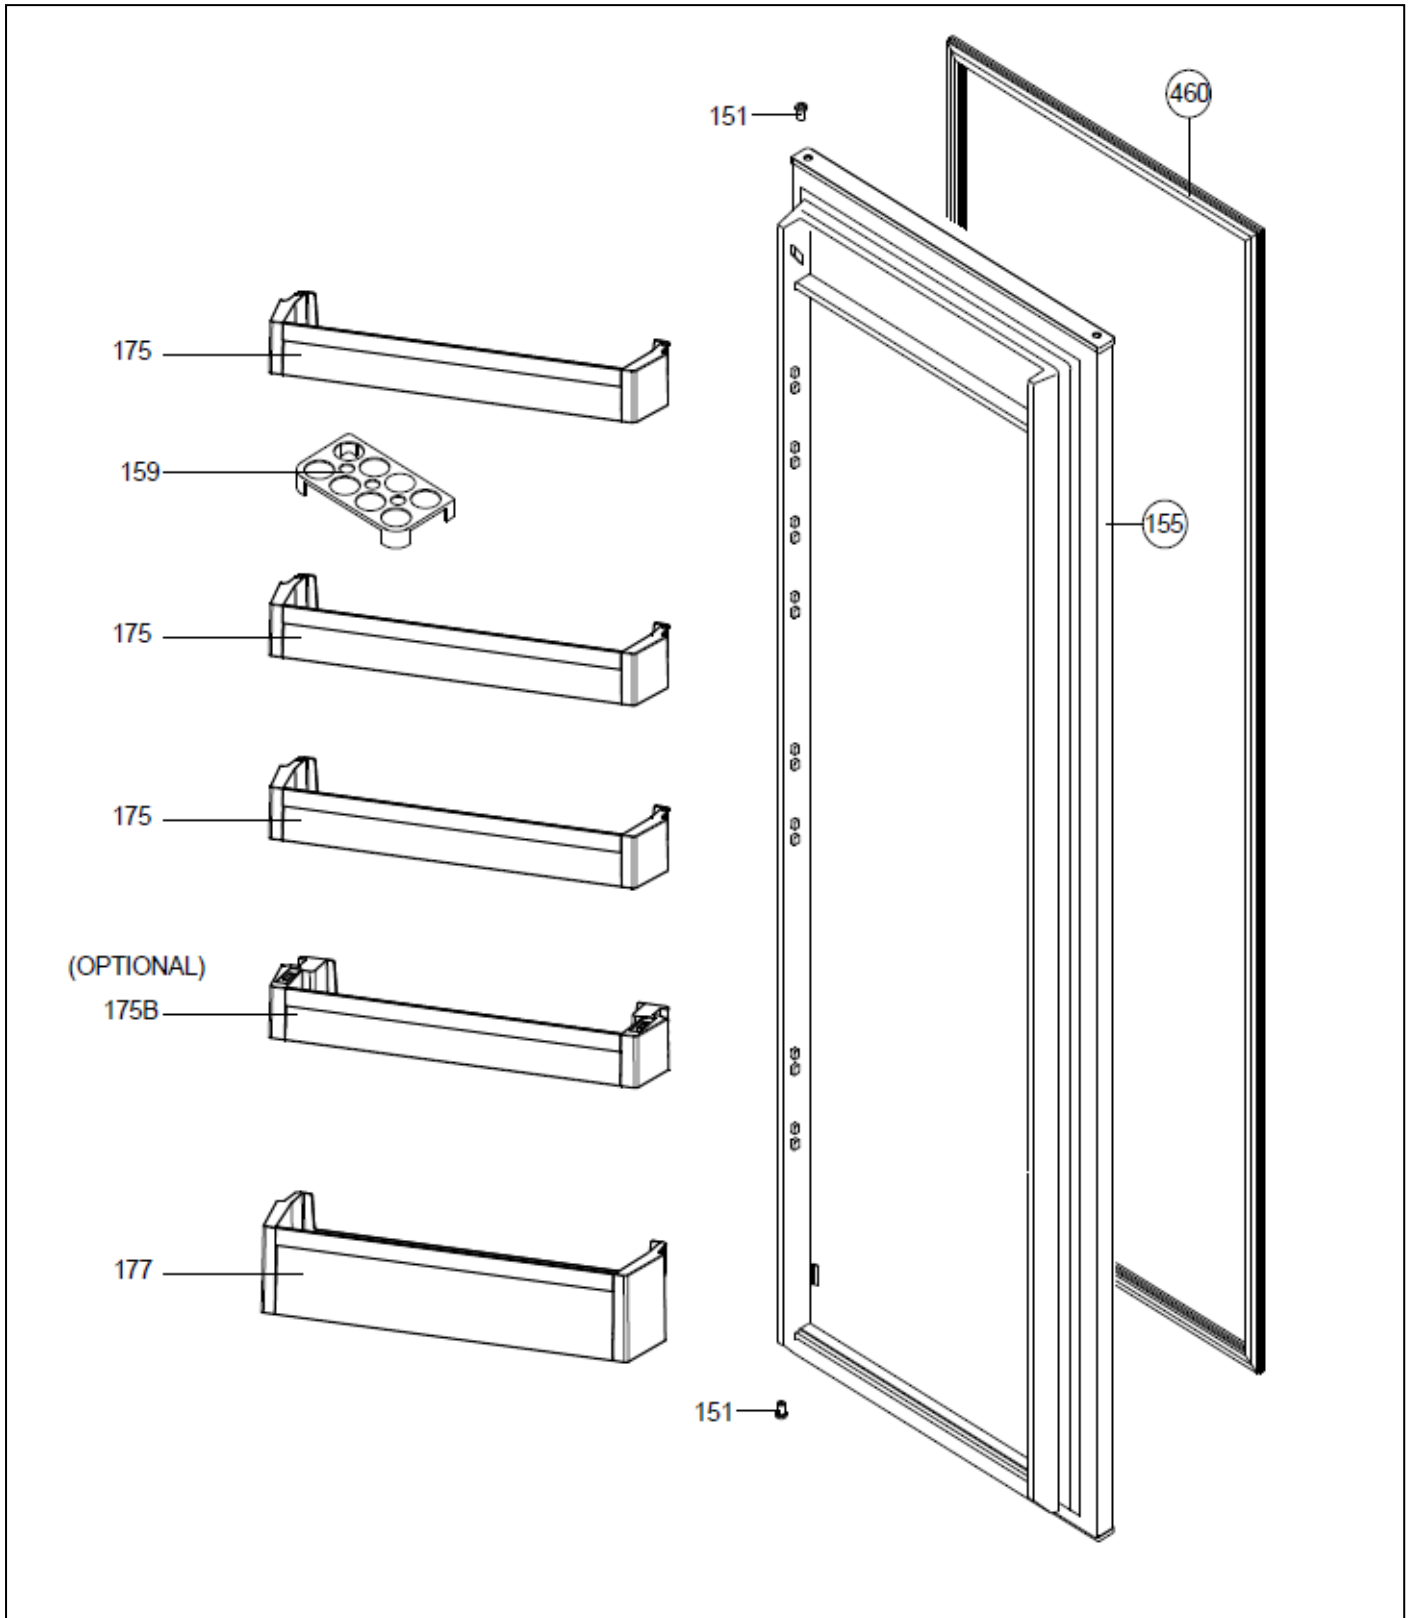

RIL1796

Caple 177cm Integrated Larder

Technical Manual

RIL1796

Caple 177cm Integrated Larder

RIL1796

Caple 177cm Integrated Larder

RIL1796

Caple 177cm Integrated Larder

RIL1796

Caple 177cm Integrated Larder

Item	Part Number	Description
2	37028246	BOTTOM/TOP HINGE SS/1400 BUILT HEX PIN
7	37032597	SCREW TT M5*16 YSB-F
11	42032779	MIDDLE HINGE SREW CAP(SMALL)NEW(S.W.)
12	42032778	MIDDLE HINGE SREW CAP(BIG)S.W.(NEW)
13	32031240	LAMP SWITCH/2 POLE/WHT/G-A
14	42124318	TUNNEL DRAIN PLUG S.W. RV1
29	42157903	HEAD PANEL BUTON /2791 (SW) 432SRGF
30	42140581	LIGHT CARRIER 2451
37	47013799	R COMPARTMENT GLASS SHELF/2795
38A	42139596	R.GLASS SHELF PRF/3951(EXT)HOT 442.5
38B	42147146	R.GLASS SHELF BACK TRIM/319(S.W)
39	47014721	TOP COMPARTMENT TOP GLASS SHELF/2795RV1
70	37035782	SCREW KA 40*14 YSB-C-A3K
71	47014612	WINE SHELF/2795(CINKO)
76	42152836	HEAD PANEL COVER 2791 RIGHT S.W
76B	42152837	HEAD PANEL COVER 2791 LEFT S.W
77	42152838	HEAD PANEL COVER 2791 S.W
80	32029099	TURBO FAN MOTOR GRUBU-2/3951(NDC)
81	42121279	TURBO FAN HOLDER ES 3951
83	42243680	TURBO FAN COVER ES 3951 SRGF
83	42121280	TURBO FAN COVER ES 3951
83	42160442	TURBO FAN COVER ES 3951 SRGF
102	32043032	HEAD PAN.GR/2795/E-F/(KAR)432SUPER\$ RV2
135	35004932	SCREW ST 4.2*13 OZEL12-C
151	42004499	BUSHING/1400 ANK
155	22000875	DOOR ASSY/2795 ANK S-W.CAP (S.W)
159	42163485	EGG HOLDER (TRANS.-NAT) RV1
175	42157047	CHEESE BUTTER SHELF/319ERA(TRNS GRAY)FLM
175	42157043	CHEESE BUTTER SHELF/319ERA(TRNS GRAY)
175	42160369	CHEE BUT SHE/319ERA(TRNS GRAY)FLM SRGF
177	42157048	BOTTLE SHELF/319 ERA TRANS-GRAY - FLM
177	42157042	BOTTLE SHELF/319 ERA TRAN-GRAY
195	35007969	SCREW S YSB 3.5*13 C ST SPECIAL
201	37030438	CONDENSER 54CM/34 PASS/4,00*0,5MM(2CS)
205	35009792	SCREW ST 4.8*13 YSB-T-C
207	42155463	RUBBER CONDANSER MUTUAL ANTIVIBRASYON
209	32042152	SUP.CAB.GR.MX1050Y/2UF/2,5M/UK