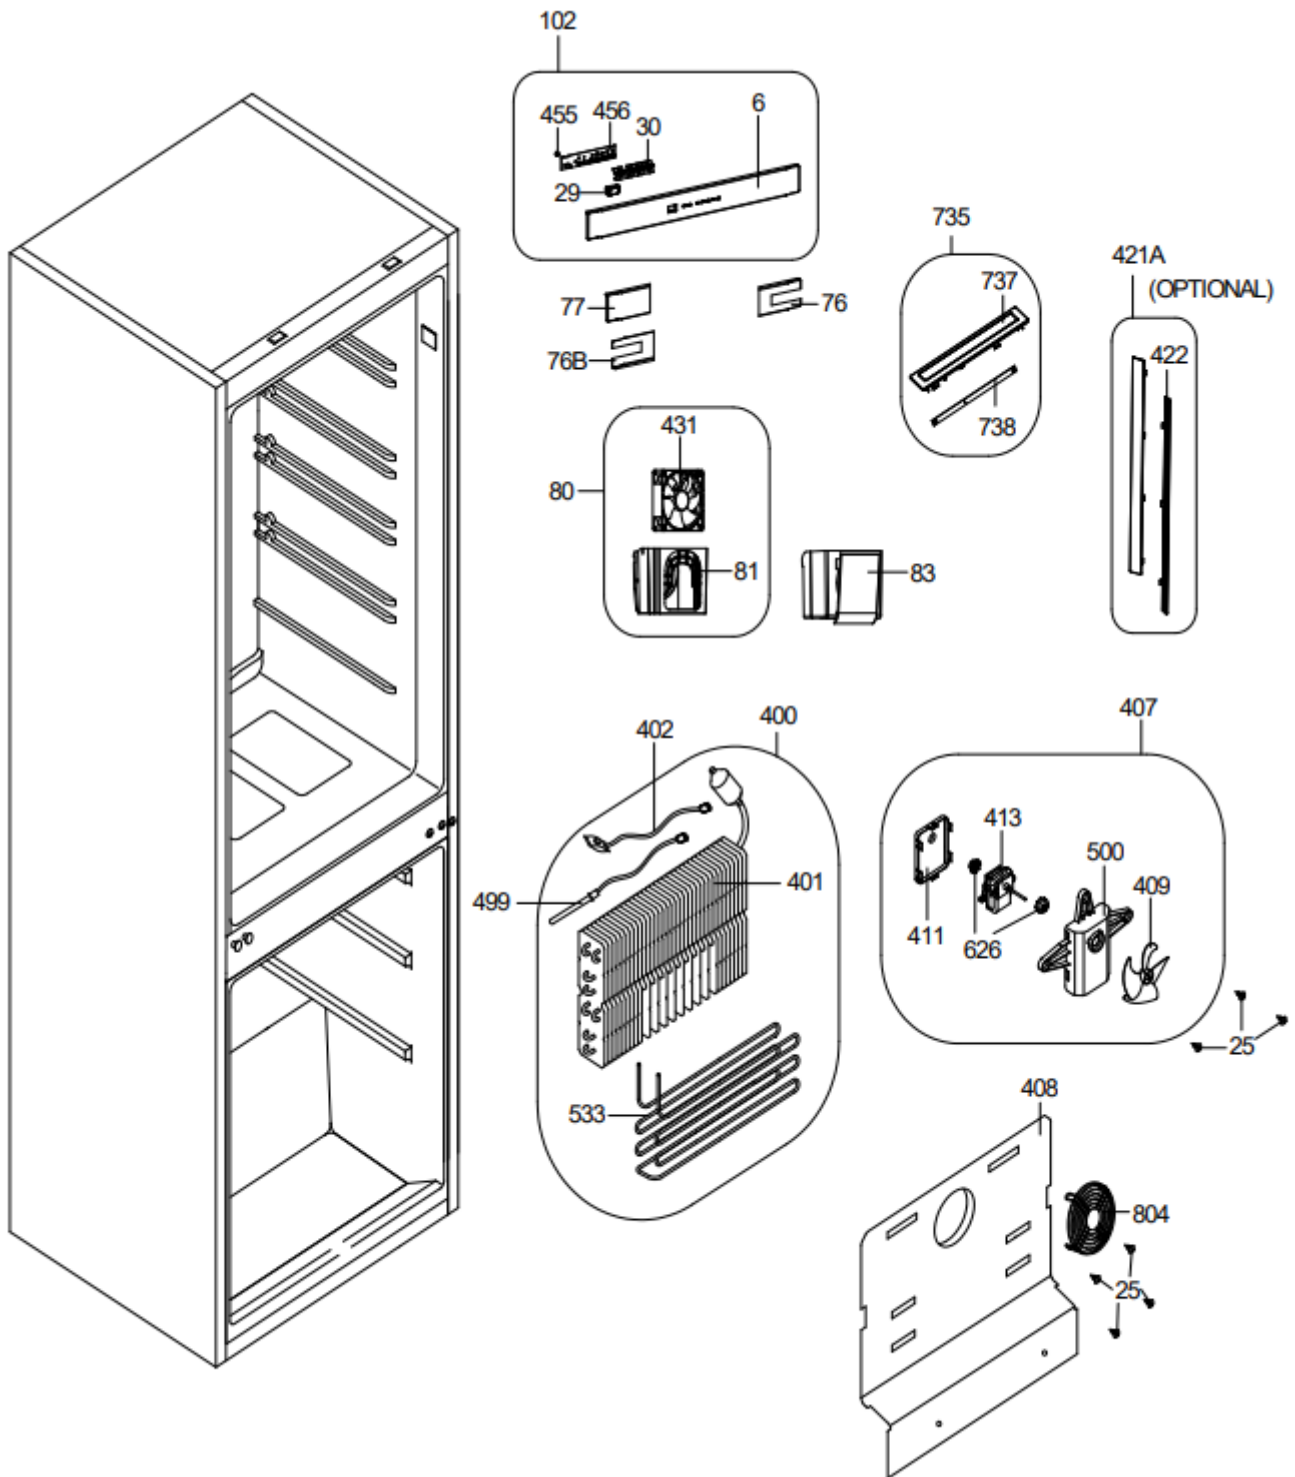

RI7307

Caple 70/30 Integrated Fridge Freezer Frost Free

Technical Manual

RI7307

Caple 70/30 Integrated Fridge Freezer Frost Free

RI7307

Caple 70/30 Integrated Fridge Freezer Frost Free

RI7307

Caple 70/30 Integrated Fridge Freezer Frost Free

RI7303

Caple 70/30 Integrated Fridge Freezer

Item	Part Number	Description
2	37028246	BOTTOM/TOP HINGE SS/1400 BUILT HEX PIN
5	20827685	SCREW (TIMER BOX COVER)
6	42171976	?HEAD PANEL/2751-2761 (SW) 432C SUPER SR
7	37032597	SCREW TT M5*16 YSB-F
11	42290855	DOOR H. SC. CAP LDPE (SNWWHITE)
12	42032778	MIDDLE HINGE SREW CAP(BIG)S.W.(NEW)
13	32031240	LAMBA SWITCH/2 POLE/BYZ/A
14	42283234	TUNNEL DRAIN PLUG RCYPP
18	42310075	ICE TRAY COMMON SMALL
29	42157903	HEAD PANEL BUTON /2791 (SW) 432SRGF
30	42136560	LIGHT CARRIER 2451
37	47014890	R COMPARTMENT GLASS SHELF/2751
38A	42139596	R.GLASS SHELF PRF/3951(EXT)HOT 442.5
38B	42147146	R.GLASS SHELF BACK TRIM/319(S.W)
39	47014813	CRISPER GLASS SHELF/2751 (SLIDER)
40-704	42298428	CRISPER FLAP GR/2795(432C \$)HUMC
41	42158041	R.CRISPER GR./319(TRANS-GRAY)FLM
41	42157049	R.CRISPER GR./319 TRANS-GRAY
70	37035782	SCREW KA 40*14 YSB-C-A3K
76	42152836	HEAD PANEL COVER 2791 RIGHT S.W
76B	42152837	HEAD PANEL COVER 2791 LEFT S.W
77	42152838	HEAD PANEL COVER 2791 S.W
80/428	32049196	TUR.FAN.MOT.GR.453.DFAN
81	42257001	?FAN MOTOR HOUSING 453
82/431	32035094	TUR.FAN MOTOR DC(92*92*25)DFL9025S
92	42306900	TOP BASK.GR/319(TRANS-GRAY)RV1
93	42306903	FRZ TOP BASK.GR/319(TRANS-GRAY)FLM RV1
93-569	42158044	FRZ BOTTOM BASK.GR/319(TRANS-GRAY)FLM
93-569	42157051	BOTTOM BASK.GR/319(TRANS-GRAY)
94	42186249	F.STORAGE RACK/2761(SW)
94-W.FILM	42194203	F.STORAGE RACK GR/2761(SW) FLM
102	32054985	HEAD.PAN.GR/2761(KAR)432C/DEFSENSUPER\$ST
135	35004932	SCREW ST 4.2*13 OZEL12-C
151	42004499	BUSHING/1400 ANK
153	20912762	F DOOR ASSY/2761 ANK S-W.CAP(S.W)
155	22021025	R DOOR ASSY/2761 ANK S-W.CAP(S.W)
159	42163485	EGG HOLDER (TRANS.-NAT) RV1