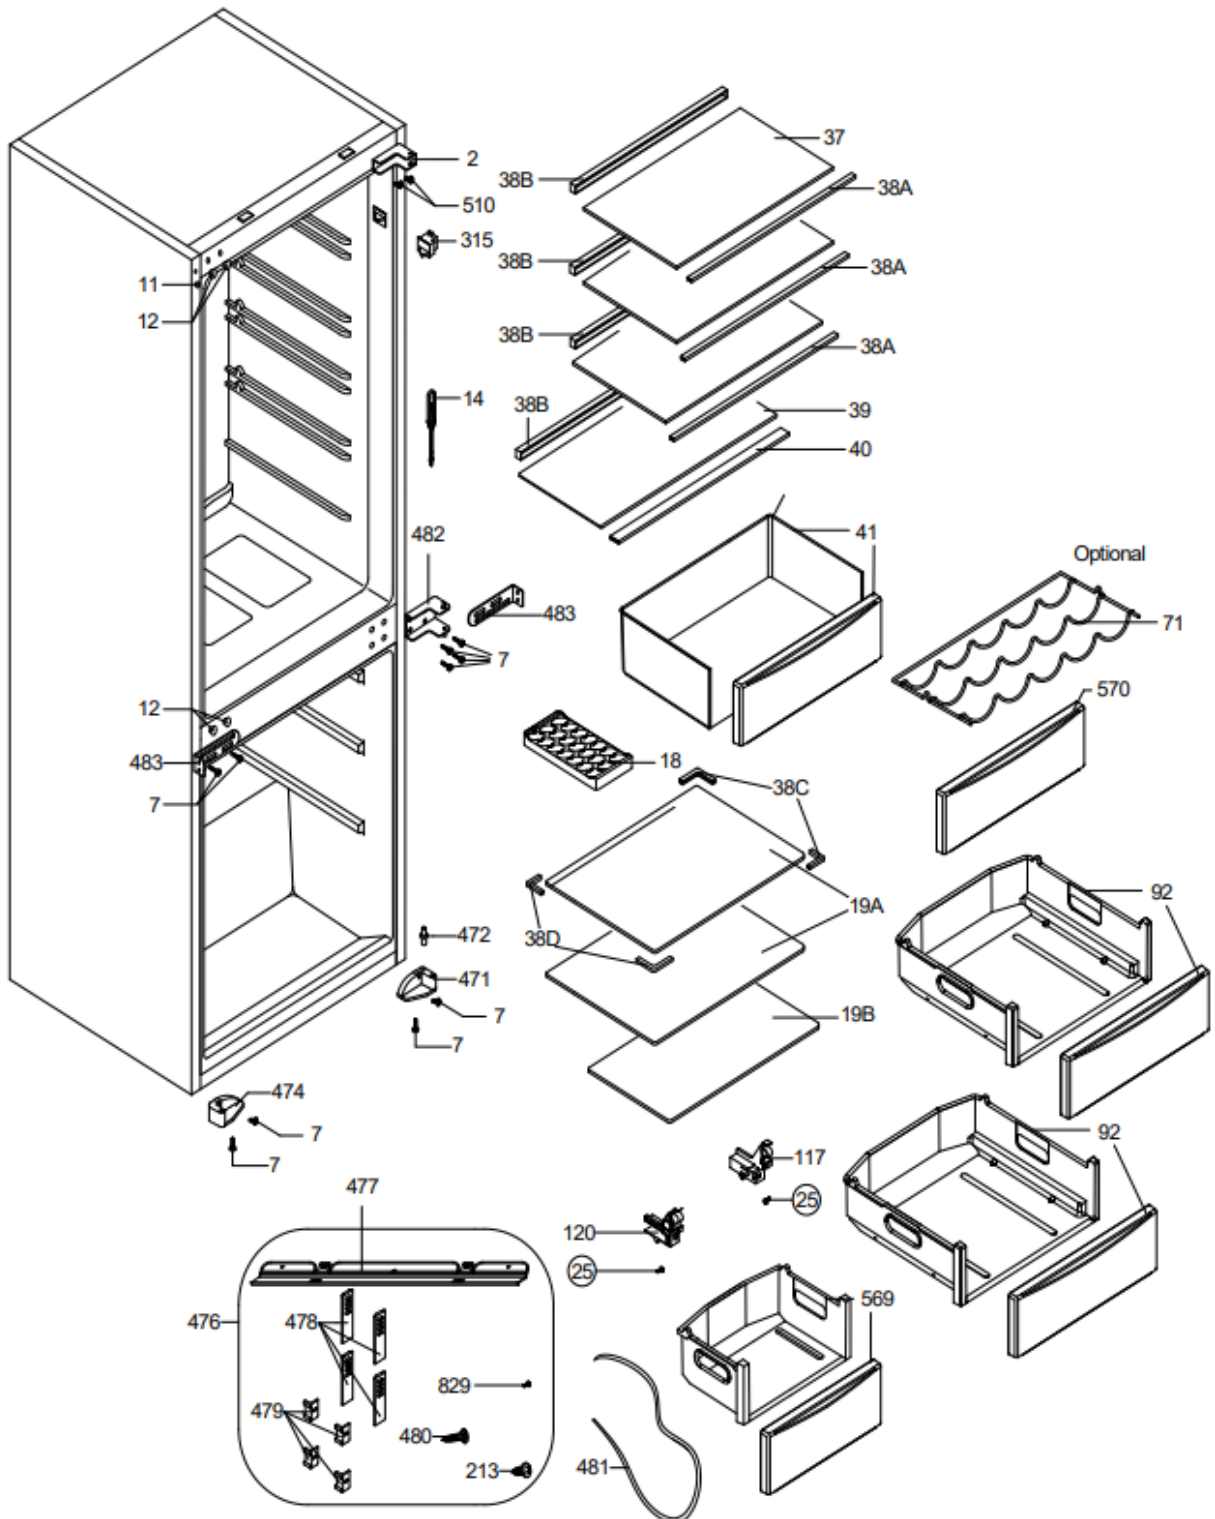

RI7307

Caple 70/30 Integrated Fridge Freezer Frost Free

Technical Manual

RI7307

Caple 70/30 Integrated Fridge Freezer Frost Free

RI7307

Caple 70/30 Integrated Fridge Freezer Frost Free

RI7307

Caple 70/30 Integrated Fridge Freezer Frost Free

RI7303

Caple 70/30 Integrated Fridge Freezer

Item	Part Number	Description
2	37028246	BOTTOM/TOP HINGE SS/1400 BUILT HEX PIN
5	20827685	SCREW (TIMER BOX COVER)
6	42171976	?HEAD PANEL/2751-2761 (SW) 432C SUPER SR
7	37032597	SCREW TT M5*16 YSB-F
11	42290855	DOOR H. SC. CAP LDPE (SNWWHITE)
12	42032778	MIDDLE HINGE SREW CAP(BIG)S.W.(NEW)
13	32031240	LAMBA SWITCH/2 POLE/BYZ/A
14	42283234	TUNNEL DRAIN PLUG RCYPP
18	42310075	ICE TRAY COMMON SMALL
29	42157903	HEAD PANEL BUTON /2791 (SW) 432SRGF
30	42136560	LIGHT CARRIER 2451
37	47014890	R COMPARTMENT GLASS SHELF/2751
38A	42139596	R.GLASS SHELF PRF/3951(EXT)HOT 442.5
38B	42147146	R.GLASS SHELF BACK TRIM/319(S.W)
39	47014813	CRISPER GLASS SHELF/2751 (SLIDER)
40-704	42298428	CRISPER FLAP GR/2795(432C \$)HUMC
41	42158041	R.CRISPER GR./319(TRANS-GRAY)FLM
41	42157049	R.CRISPER GR./319 TRANS-GRAY
70	37035782	SCREW KA 40*14 YSB-C-A3K
76	42152836	HEAD PANEL COVER 2791 RIGHT S.W
76B	42152837	HEAD PANEL COVER 2791 LEFT S.W
77	42152838	HEAD PANEL COVER 2791 S.W
80/428	32049196	TUR.FAN.MOT.GR.453.DFAN
81	42257001	?FAN MOTOR HOUSING 453
82/431	32035094	TUR.FAN MOTOR DC(92*92*25)DFL9025S
92	42306900	TOP BASK.GR/319(TRANS-GRAY)RV1
93	42306903	FRZ TOP BASK.GR/319(TRANS-GRAY)FLM RV1
93-569	42158044	FRZ BOTTOM BASK.GR/319(TRANS-GRAY)FLM
93-569	42157051	BOTTOM BASK.GR/319(TRANS-GRAY)
94	42186249	F.STORAGE RACK/2761(SW)
94-W.FILM	42194203	F.STORAGE RACK GR/2761(SW) FLM
102	32054985	HEAD.PAN.GR/2761(KAR)432C/DEFSENSUPER\$ST
135	35004932	SCREW ST 4.2*13 OZEL12-C
151	42004499	BUSHING/1400 ANK
153	20912762	F DOOR ASSY/2761 ANK S-W.CAP(S.W)
155	22021025	R DOOR ASSY/2761 ANK S-W.CAP(S.W)
159	42163485	EGG HOLDER (TRANS.-NAT) RV1