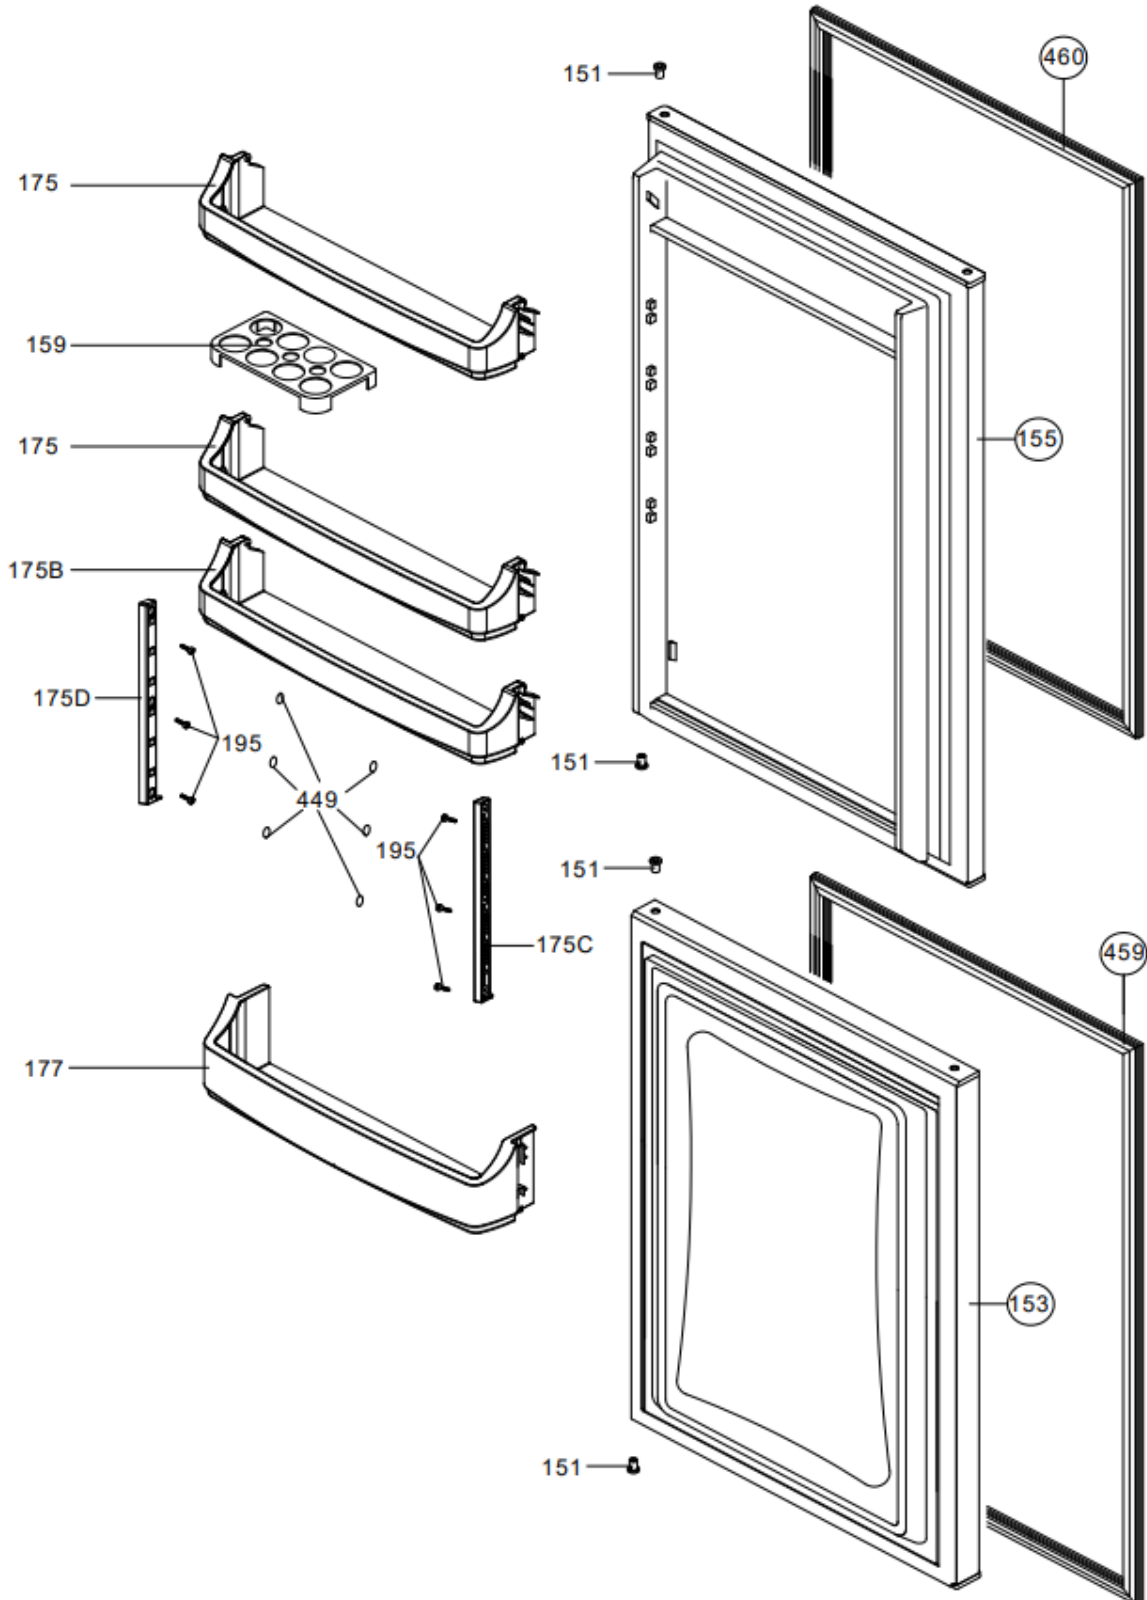

Caple 70/30 Integrated Fridge Freezer Frost Free

RI7303

Caple 70/30 Integrated Fridge Freezer

Item	Part Number	Description
2	37028246	BOTTOM/TOP HINGE SS/1400 BUILT HEX PIN
5	20827685	SCREW (TIMER BOX COVER)
6	42171976	?HEAD PANEL/2751-2761 (SW) 432C SUPER SR
7	37032597	SCREW TT M5*16 YSB-F
11	42290855	DOOR H. SC. CAP LDPE (SNWWHITE)
12	42032778	MIDDLE HINGE SREW CAP(BIG)S.W.(NEW)
13	32031240	LAMBA SWITCH/2 POLE/BYZ/A
14	42283234	TUNNEL DRAIN PLUG RCYPP
18	42310075	ICE TRAY COMMON SMALL
29	42157903	HEAD PANEL BUTON /2791 (SW) 432SRGF
30	42136560	LIGHT CARRIER 2451
37	47014890	R COMPARTMENT GLASS SHELF/2751
38A	42139596	R.GLASS SHELF PRF/3951(EXT)HOT 442.5
38B	42147146	R.GLASS SHELF BACK TRIM/319(S.W)
39	47014813	CRISPER GLASS SHELF/2751 (SLIDER)
40-704	42298428	CRISPER FLAP GR/2795(432C \$)HUMC
41	42158041	R.CRISPER GR./319(TRANS-GRAY)FLM
41	42157049	R.CRISPER GR./319 TRANS-GRAY
70	37035782	SCREW KA 40*14 YSB-C-A3K
76	42152836	HEAD PANEL COVER 2791 RIGHT S.W
76B	42152837	HEAD PANEL COVER 2791 LEFT S.W
77	42152838	HEAD PANEL COVER 2791 S.W
80/428	32049196	TUR.FAN.MOT.GR.453.DFAN
81	42257001	?FAN MOTOR HOUSING 453
82/431	32035094	TUR.FAN MOTOR DC(92*92*25)DFL9025S
92	42306900	TOP BASK.GR/319(TRANS-GRAY)RV1
93	42306903	FRZ TOP BASK.GR/319(TRANS-GRAY)FLM RV1
93-569	42158044	FRZ BOTTOM BASK.GR/319(TRANS-GRAY)FLM
93-569	42157051	BOTTOM BASK.GR/319(TRANS-GRAY)
94	42186249	F.STORAGE RACK/2761(SW)
94-W.FILM	42194203	F.STORAGE RACK GR/2761(SW) FLM
102	32054985	HEAD.PAN.GR/2761(KAR)432C/DEFSENSUPER\$ST
135	35004932	SCREW ST 4.2*13 OZEL12-C
151	42004499	BUSHING/1400 ANK
153	20912762	F DOOR ASSY/2761 ANK S-W.CAP(S.W)
155	22021025	R DOOR ASSY/2761 ANK S-W.CAP(S.W)
159	42163485	EGG HOLDER (TRANS.-NAT) RV1