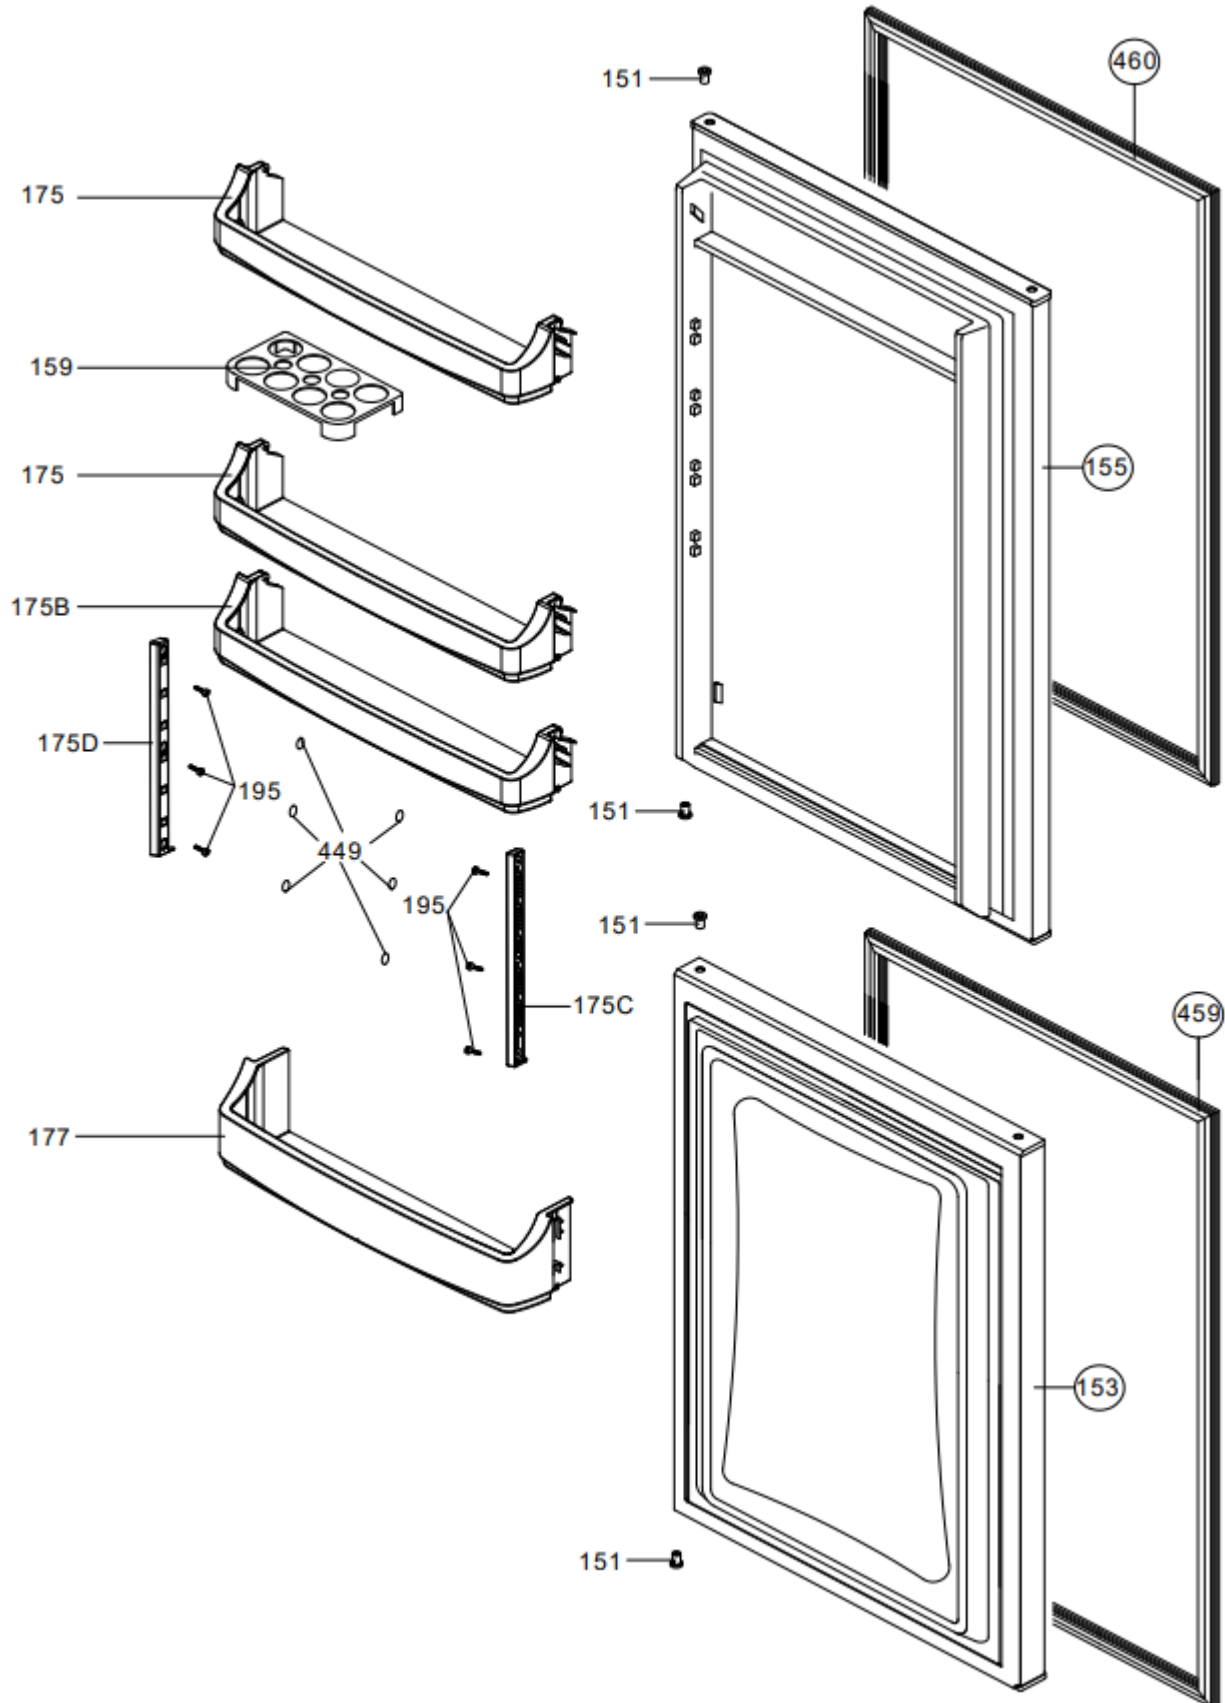

Caple 70/30 Integrated Fridge Freezer FF

RI7306

Caple 70/30 Integrated Fridge Freezer FF

Item	Part Number	Description
2	37028246	BOTTOM/TOP HINGE SS/1400 BUILT HEX PIN
5	20827685	SCREW (TIMER BOX COVER)
6	42171976	?HEAD PANEL/2751-2761 (SW) 432C SUPER SR
7	37032597	SCREW TT M5*16 YSB-F
11	42032779	MIDDLE HINGE SREW CAP(SMALL)NEW(S.W.)
12	42032778	MIDDLE HINGE SREW CAP(BIG)S.W.(NEW)
13	32031240	LAMP SWITCH/2 POLE/WHT/G-A
14	42124318	TUNNEL DRAIN PLUG S.W. RV1
18	42178383	ICE TRAY/170
19A	47013494	F GLASS TOP SHELF/319
19B	47014209	F GLASS BOTTOM SHELF/2751
29	42157903	HEAD PANEL BUTON /2791 (SW) 432SRGF
30	42140581	LIGHT CARRIER 2451
37	47014890	R COMPARTMENT GLASS SHELF/2751
38A	42139596	R.GLASS SHELF PRF/3951(EXT)HOT 442.5
38B	42147146	R.GLASS SHELF BACK TRIM/319(S.W)
38C	42133761	GLASS SHELF REAR CORNER TRIM 4MM RIGHT
38D	42133765	GLASS SHELF REAR CORNER TRIM 4MM LEFT
39	47014813	CRISPER GLASS SHELF/2751 (SLIDER)
41	42158041	R.CRISPER GR./319(TRANS-GRAY)FLM
41	42157049	R.CRISPER GR./319 TRANS-GRAY
70	37035782	SCREW KA 40*14 YSB-C-A3K
76	42152836	HEAD PANEL COVER 2791 RIGHT S.W
76B	42152837	HEAD PANEL COVER 2791 LEFT S.W
77	42152838	HEAD PANEL COVER 2791 S.W
80	32029099	TURBO FAN MOTOR GRUBU-2/3951(NDC)
81	42121279	TURBO FAN HOLDER ES 3951
83	42243680	TURBO FAN COVER ES 3951 SRGF
83	42121280	TURBO FAN COVER ES 3951
83	42160442	TURBO FAN COVER ES 3951 SRGF
92	42158045	FRZ TOP BASK.GR/319(TRANS-GRAY)FLM
92	42157050	TOP BASK.GR/319(TRANS-GRAY)
93	42158044	FRZ BOTTOM BASK.GR/319(TRANS-GRAY)FLM
117	42031901	F COVER SUPPORT R/390(S.W.)
120	42031903	F COVER SUPPORT L/390(S.W.)(S.W.)
135	35004932	SCREW ST 4.2*13 OZEL12-C
151	42004499	BUSHING/1400 ANK
153	20912762	F DOOR ASSY/2761 ANK S-W.CAP(S.W)
155	22021025	R DOOR ASSY/2761 ANK S-W.CAP(S.W)