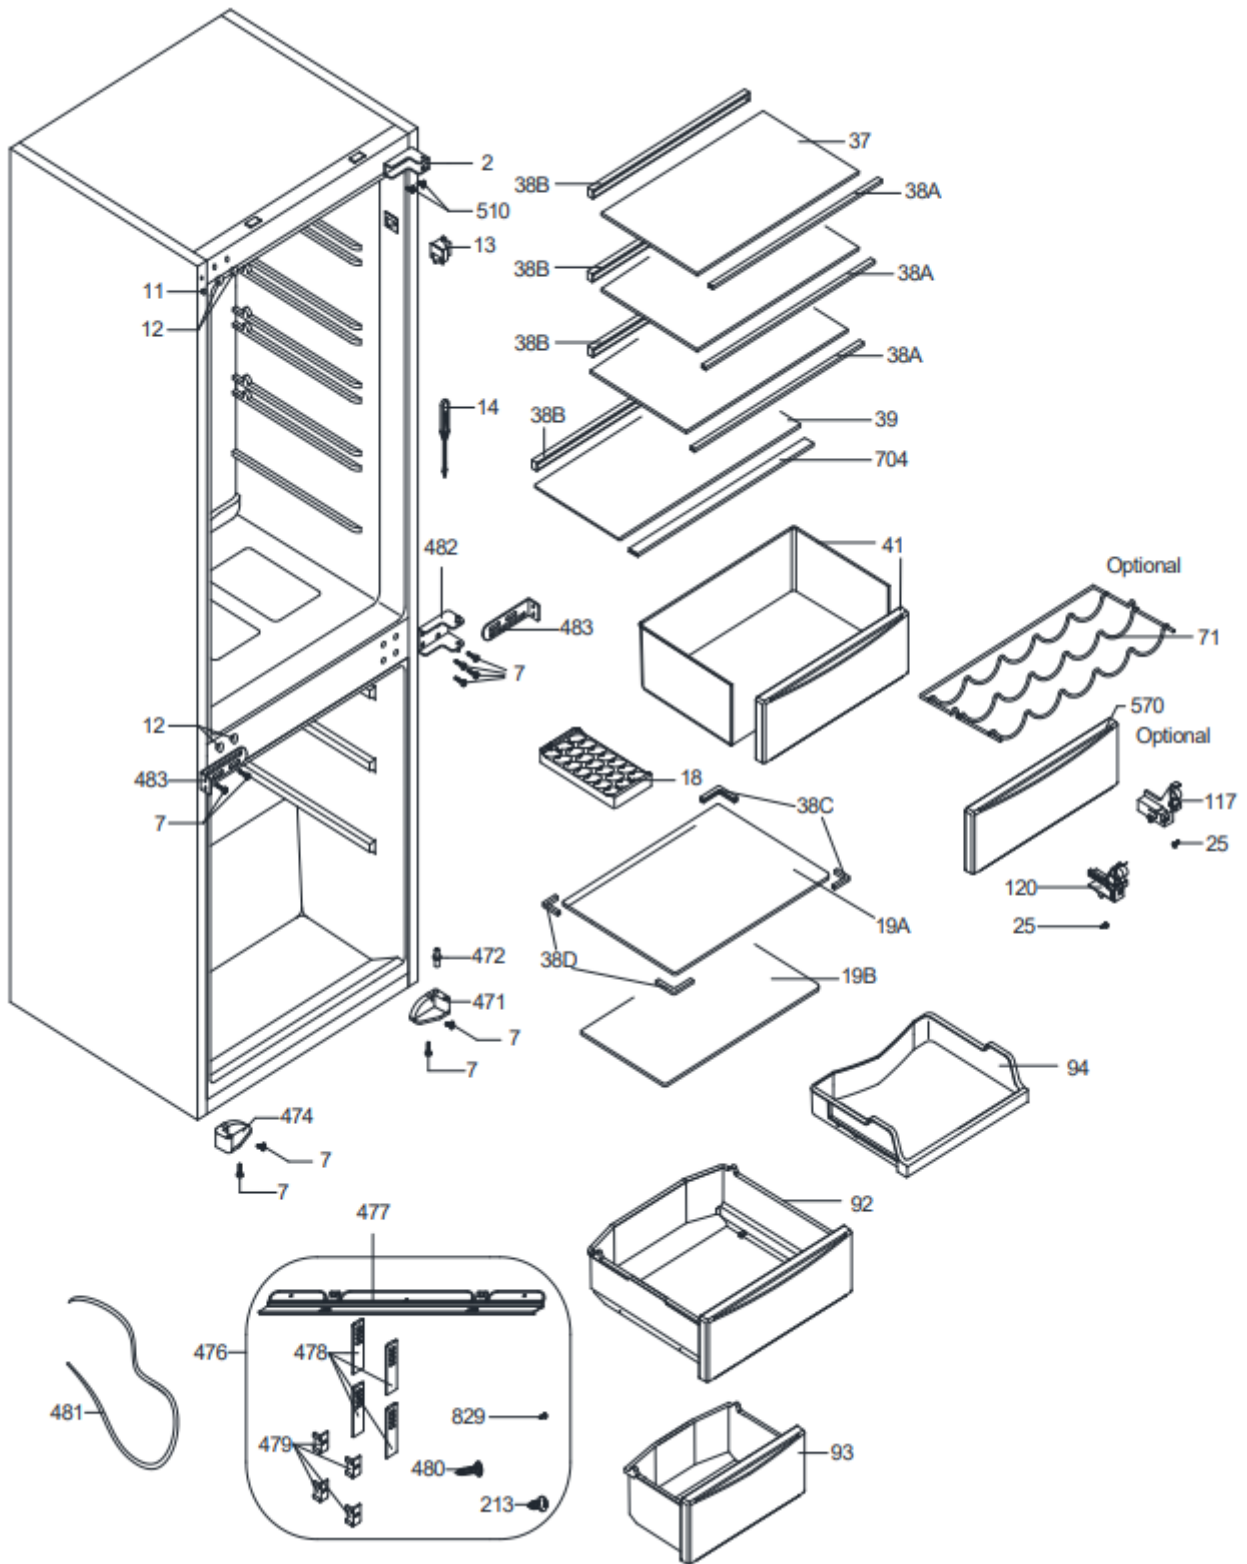

RI7306

Caple 70/30 Integrated Fridge Freezer FF

Technical Manual

RI7306

Caple 70/30 Integrated Fridge Freezer FF

RI7306

Caple 70/30 Integrated Fridge Freezer FF

RI7306

Caple 70/30 Integrated Fridge Freezer FF

RI7306

Caple 70/30 Integrated Fridge Freezer FF

Item	Part Number	Description
2	37028246	BOTTOM/TOP HINGE SS/1400 BUILT HEX PIN
5	20827685	SCREW (TIMER BOX COVER)
6	42171976	?HEAD PANEL/2751-2761 (SW) 432C SUPER SR
7	37032597	SCREW TT M5*16 YSB-F
11	42032779	MIDDLE HINGE SREW CAP(SMALL)NEW(S.W.)
12	42032778	MIDDLE HINGE SREW CAP(BIG)S.W.(NEW)
13	32031240	LAMP SWITCH/2 POLE/WHT/G-A
14	42124318	TUNNEL DRAIN PLUG S.W. RV1
18	42178383	ICE TRAY/170
19A	47013494	F GLASS TOP SHELF/319
19B	47014209	F GLASS BOTTOM SHELF/2751
29	42157903	HEAD PANEL BUTON /2791 (SW) 432SRGF
30	42140581	LIGHT CARRIER 2451
37	47014890	R COMPARTMENT GLASS SHELF/2751
38A	42139596	R.GLASS SHELF PRF/3951(EXT)HOT 442.5
38B	42147146	R.GLASS SHELF BACK TRIM/319(S.W)
38C	42133761	GLASS SHELF REAR CORNER TRIM 4MM RIGHT
38D	42133765	GLASS SHELF REAR CORNER TRIM 4MM LEFT
39	47014813	CRISPER GLASS SHELF/2751 (SLIDER)
41	42158041	R.CRISPER GR./319(TRANS-GRAY)FLM
41	42157049	R.CRISPER GR./319 TRANS-GRAY
70	37035782	SCREW KA 40*14 YSB-C-A3K
76	42152836	HEAD PANEL COVER 2791 RIGHT S.W
76B	42152837	HEAD PANEL COVER 2791 LEFT S.W
77	42152838	HEAD PANEL COVER 2791 S.W
80	32029099	TURBO FAN MOTOR GRUBU-2/3951(NDC)
81	42121279	TURBO FAN HOLDER ES 3951
83	42243680	TURBO FAN COVER ES 3951 SRGF
83	42121280	TURBO FAN COVER ES 3951
83	42160442	TURBO FAN COVER ES 3951 SRGF
92	42158045	FRZ TOP BASK.GR/319(TRANS-GRAY)FLM
92	42157050	TOP BASK.GR/319(TRANS-GRAY)
93	42158044	FRZ BOTTOM BASK.GR/319(TRANS-GRAY)FLM
117	42031901	F COVER SUPPORT R/390(S.W.)
120	42031903	F COVER SUPPORT L/390(S.W.)(S.W.)
135	35004932	SCREW ST 4.2*13 OZEL12-C
151	42004499	BUSHING/1400 ANK
153	20912762	F DOOR ASSY/2761 ANK S-W.CAP(S.W)
155	22021025	R DOOR ASSY/2761 ANK S-W.CAP(S.W)