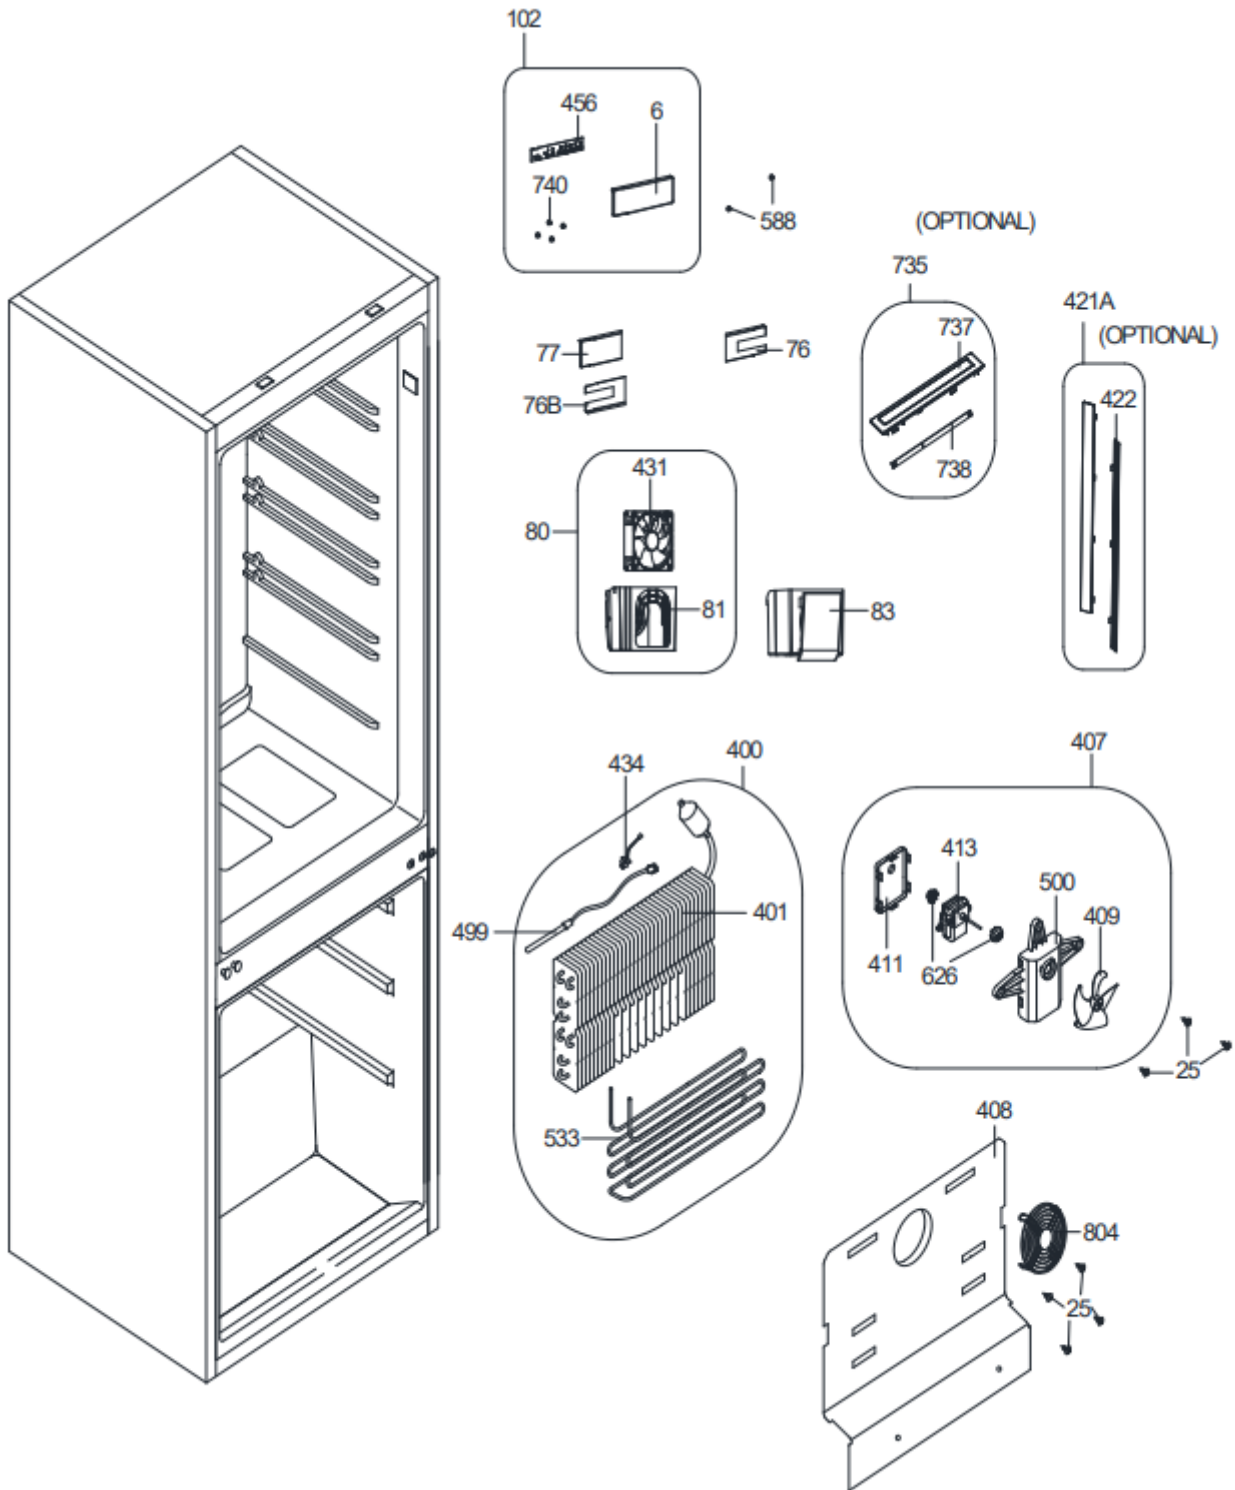

RI7306

Caple 70/30 Integrated Fridge Freezer FF