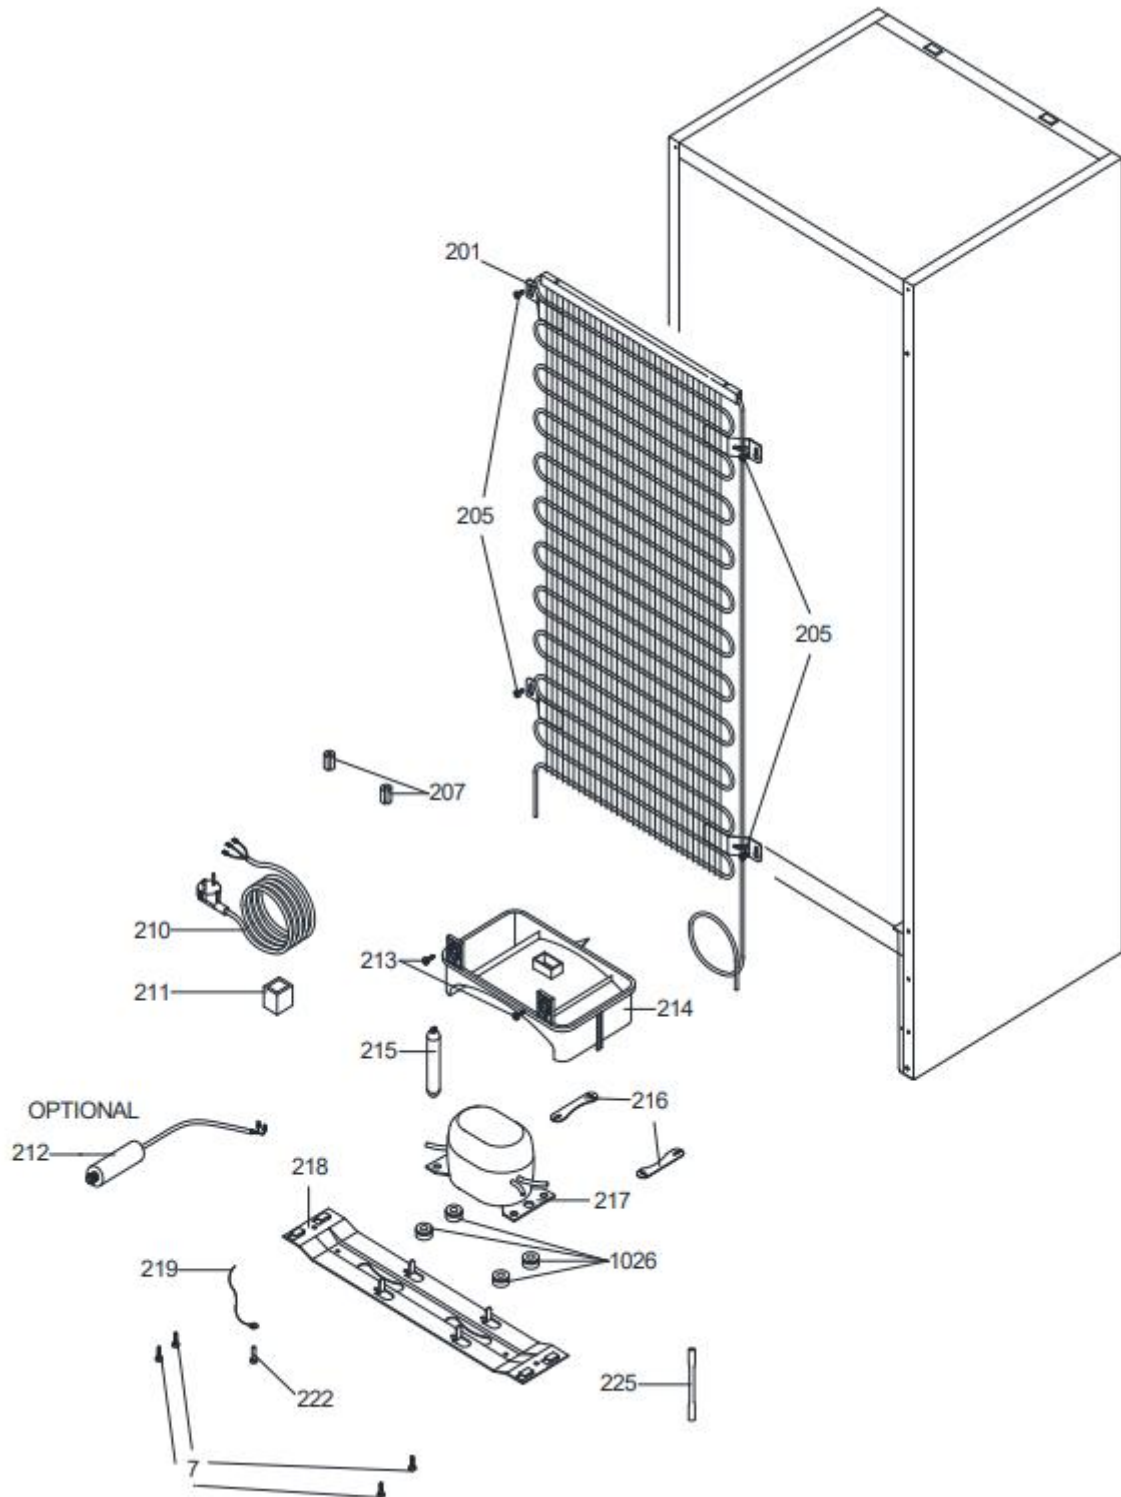

RI7303

Caple 70/30 Integrated Fridge Freezer

Technical Manual

RI7303

Caple 70/30 Integrated Fridge Freezer

RI7303

Caple 70/30 Integrated Fridge Freezer

RI7303

Caple 70/30 Integrated Fridge Freezer

RI7303

Caple 70/30 Integrated Fridge Freezer

Item	Part Number	Description
2	37028246	BOTTOM/TOP HINGE SS/1400 BUILT HEX PIN
7	37032597	SCREW TT M5*16 YSB-F
11	42290855	DOOR H. SC. CAP LDPE (SNWWHITE)
12	42032778	MIDDLE HINGE SREW CAP(BIG)S.W.(NEW)
13	32031240	LAMBA SWITCH/2 POLE/BYZ/A
14	42283234	TUNNEL DRAIN PLUG RCYPP
18	42310075	ICE TRAY COMMON SMALL
19A	47021580	F COMPARTMENT GLASS SHELF/375x302x3,2)
19B	47021601	F COMPARTMENT GLASS SHELF/375x183x3,2)
22	32053501	LED AC/2835*6/220V/BDL12(N)G/E
28	42340459	LAMP COVER/319 DIF
29	42259816	THERMOSTAT KNOB/319(S.W)LONG
37	47014890	R COMPARTMENT GLASS SHELF/2751
38A	42153785	R.GLASS SHELF PRF/3951(EXT)WH 442.5
38B	42147146	R.GLASS SHELF BACK TRIM/319(S.W)
39	47014813	CRISPER GLASS SHELF/2751 (SLIDER)
40-704	42298428	CRISPER FLAP GR/2795(432C \$)HUMC
41	42157049	R.CRISPER GR./319 TRANS-GRAY
69	42033673	THERMOSTAT BOX CAP(S.W)
70	37035782	SCREW KA 40*14 YSB-C-A3K
92	42157053	FREEZER TOP BASKET GR/318 (TRANS-GRAY)
93-569	42157051	BOTTOM BASK.GR/319(TRANS-GRAY)
94	42186249	F.STORAGE RACK/2761(SW)
111	32055262	LAM.TH.K.GR/2460/\$/AC(N)/2764E/BD86
112	42201577	LAMP.THERM.BOX/319
115	42206236	THERMOSTAT CARD ASSY.BRACKET
151	42004499	BUSHING/1400 ANK
153	20912762	F DOOR ASSY/2761 ANK S-W.CAP(S.W)
155	20912758	R DOOR ASSY/2761 ANK S-W.CAP(S.W)
159	42163485	EGG HOLDER (TRANS.-NAT) RV1
175	42157043	CHEESE BUTTER SHELF/319ERA(TRANS GRAY)
177	42157042	BOTTLE SHELF/319 ERA TRAN-GRAY
201	22295116	MAIN CONDANSER GR.54CM/28SIRA/4,00*0,5MM
205	35009792	SCREW ST 4.8*13 YSB-T-C
207	42155463	RUBBER CONDENSER ANTIVIBRATION
209	32052088	CAP.SUP.CAB.TB1114YLNM/3.5UFMET/2,5M/UK
210	32007439	POW.CRD/2.5M/UK
211	32047327	OVER L.GR.TB1114Y-NM/DRB198N61/QPE2C15M
211B	42177882	COMP.COVER/JIAXIPERA/24.01.59