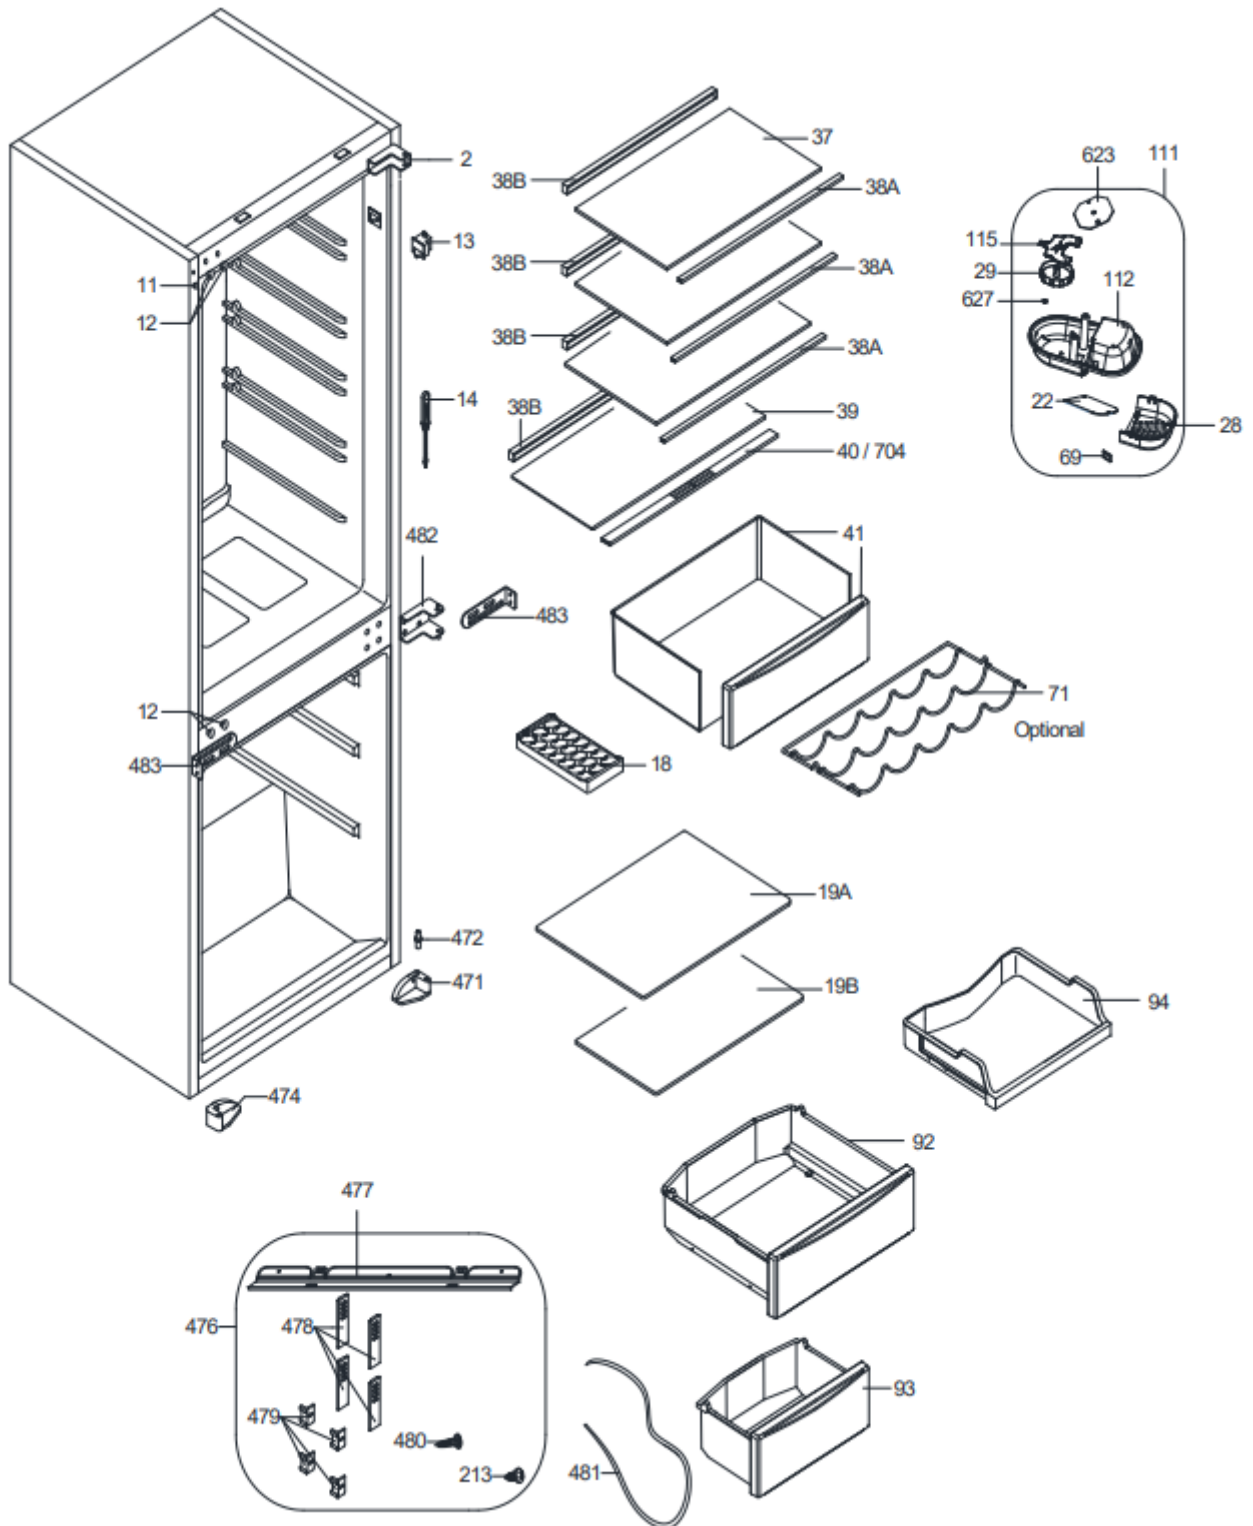

RI7303

Caple 70/30 Integrated Fridge Freezer

Technical Manual

RI7303

Caple 70/30 Integrated Fridge Freezer

RI7303

Caple 70/30 Integrated Fridge Freezer

RI7303

Caple 70/30 Integrated Fridge Freezer

RI7303

Caple 70/30 Integrated Fridge Freezer

Item	Part Number	Description
2	37028246	BOTTOM/TOP HINGE SS/1400 BUILT HEX PIN
7	37032597	SCREW TT M5*16 YSB-F
11	42290855	DOOR H. SC. CAP LDPE (SNWWHITE)
12	42032778	MIDDLE HINGE SREW CAP(BIG)S.W.(NEW)
13	32031240	LAMBA SWITCH/2 POLE/BYZ/A
14	42283234	TUNNEL DRAIN PLUG RCYPP
18	42310075	ICE TRAY COMMON SMALL
19A	47021580	F COMPARTMENT GLASS SHELF/375x302x3,2)
19B	47021601	F COMPARTMENT GLASS SHELF/375x183x3,2)
22	32053501	LED AC/2835*6/220V/BDL12(N)G/E
28	42340459	LAMP COVER/319 DIF
29	42259816	THERMOSTAT KNOB/319(S.W)LONG
37	47014890	R COMPARTMENT GLASS SHELF/2751
38A	42153785	R.GLASS SHELF PRF/3951(EXT)WH 442.5
38B	42147146	R.GLASS SHELF BACK TRIM/319(S.W)
39	47014813	CRISPER GLASS SHELF/2751 (SLIDER)
40-704	42298428	CRISPER FLAP GR/2795(432C \$)HUMC
41	42157049	R.CRISPER GR./319 TRANS-GRAY
69	42033673	THERMOSTAT BOX CAP(S.W)
70	37035782	SCREW KA 40*14 YSB-C-A3K
92	42157053	FREEZER TOP BASKET GR/318 (TRANS-GRAY)
93-569	42157051	BOTTOM BASK.GR/319(TRANS-GRAY)
94	42186249	F.STORAGE RACK/2761(SW)
111	32055262	LAM.TH.K.GR/2460/\$/AC(N)/2764E/BD86
112	42201577	LAMP.THERM.BOX/319
115	42206236	THERMOSTAT CARD ASSY.BRACKET
151	42004499	BUSHING/1400 ANK
153	20912762	F DOOR ASSY/2761 ANK S-W.CAP(S.W)
155	20912758	R DOOR ASSY/2761 ANK S-W.CAP(S.W)
159	42163485	EGG HOLDER (TRANS.-NAT) RV1
175	42157043	CHEESE BUTTER SHELF/319ERA(TRANS GRAY)
177	42157042	BOTTLE SHELF/319 ERA TRAN-GRAY
201	22295116	MAIN CONDANSER GR.54CM/28SIRA/4,00*0,5MM
205	35009792	SCREW ST 4.8*13 YSB-T-C
207	42155463	RUBBER CONDENSER ANTIVIBRATION
209	32052088	CAP.SUP.CAB.TB1114YLNM/3.5UFMET/2,5M/UK
210	32007439	POW.CRD/2.5M/UK
211	32047327	OVER L.GR.TB1114Y-NM/DRB198N61/QPE2C15M
211B	42177882	COMP.COVER/JIAXIPERA/24.01.59