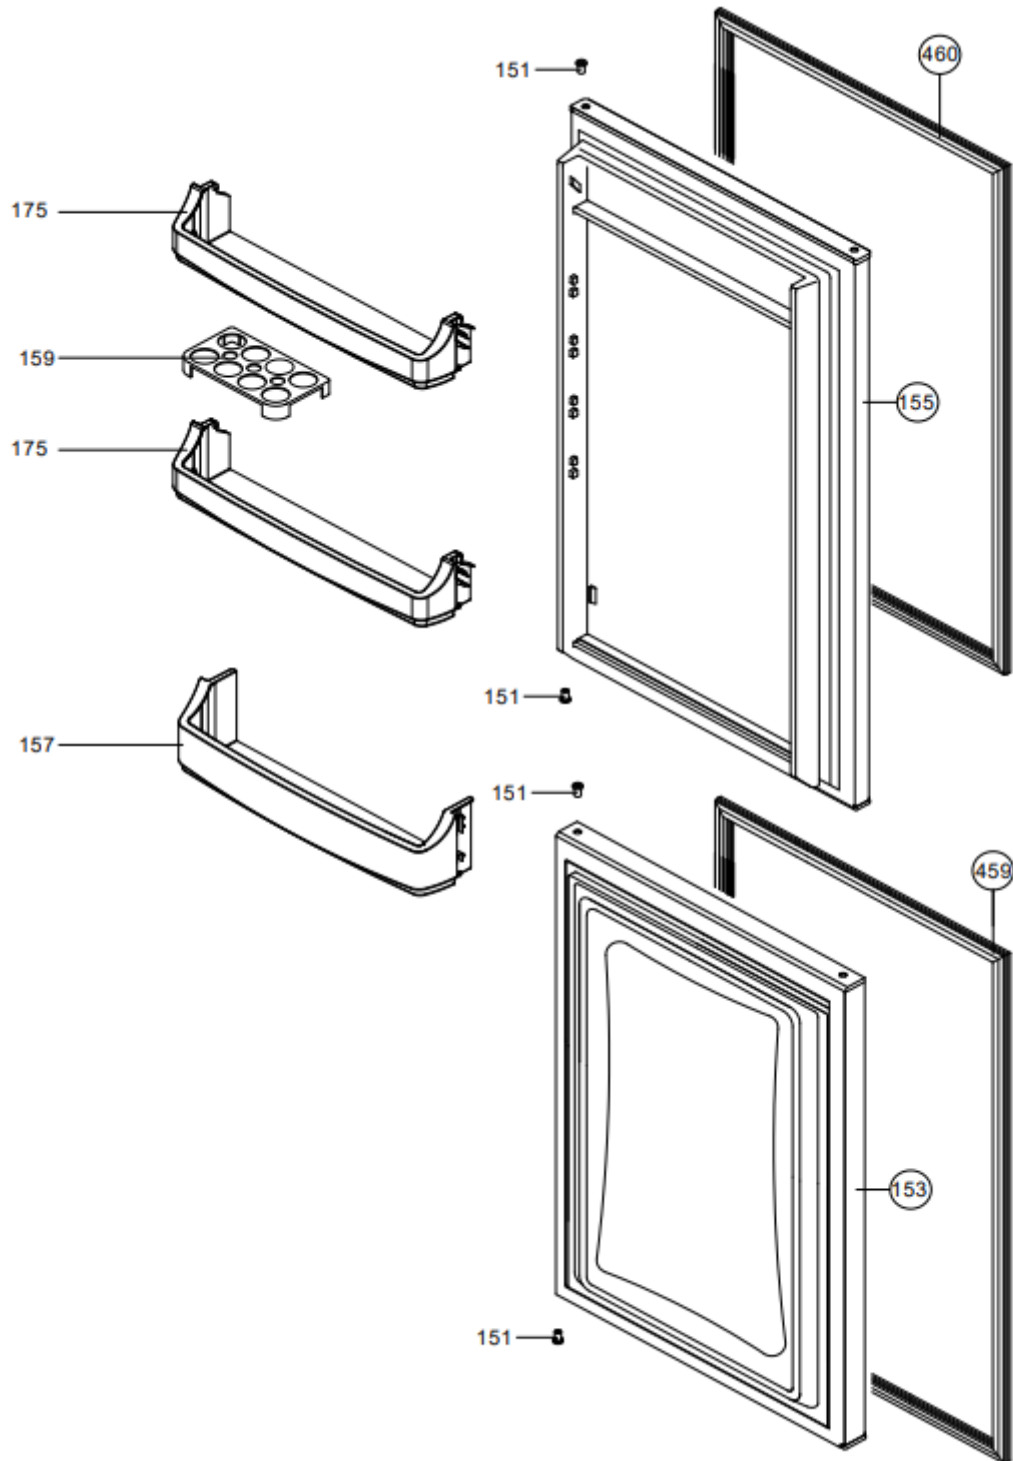

RI7303

Caple 70/30 Integrated Fridge Freezer

Technical Manual

RI7303

Caple 70/30 Integrated Fridge Freezer

RI7303

Caple 70/30 Integrated Fridge Freezer

RI7303

Caple 70/30 Integrated Fridge Freezer

RI7303

Caple 70/30 Integrated Fridge Freezer

Item	Part Number	Description
2	37028246	BOTTOM/TOP HINGE SS/1400 BUILT HEX PIN
7	37032597	SCREW TT M5*16 YSB-F
11	42290855	DOOR H. SC. CAP LDPE (SNWWHITE)
12	42032778	MIDDLE HINGE SREW CAP(BIG)S.W.(NEW)
13	32031240	LAMBA SWITCH/2 POLE/BYZ/A
14	42283234	TUNNEL DRAIN PLUG RCYPP
18	42310075	ICE TRAY COMMON SMALL
19A	47021580	F COMPARTMENT GLASS SHELF/375x302x3,2)
19B	47021601	F COMPARTMENT GLASS SHELF/375x183x3,2)
22	32053501	LED AC/2835*6/220V/BDL12(N)G/E
28	42340459	LAMP COVER/319 DIF
29	42259816	THERMOSTAT KNOB/319(S.W)LONG
37	47014890	R COMPARTMENT GLASS SHELF/2751
38A	42153785	R.GLASS SHELF PRF/3951(EXT)WH 442.5
38B	42147146	R.GLASS SHELF BACK TRIM/319(S.W)
39	47014813	CRISPER GLASS SHELF/2751 (SLIDER)
40-704	42298428	CRISPER FLAP GR/2795(432C \$)HUMC
41	42157049	R.CRISPER GR./319 TRANS-GRAY
69	42033673	THERMOSTAT BOX CAP(S.W)
70	37035782	SCREW KA 40*14 YSB-C-A3K
92	42157053	FREEZER TOP BASKET GR/318 (TRANS-GRAY)
93-569	42157051	BOTTOM BASK.GR/319(TRANS-GRAY)
94	42186249	F.STORAGE RACK/2761(SW)
111	32055262	LAM.TH.K.GR/2460/\$/AC(N)/2764E/BD86
112	42201577	LAMP.THERM.BOX/319
115	42206236	THERMOSTAT CARD ASSY.BRACKET
151	42004499	BUSHING/1400 ANK
153	20912762	F DOOR ASSY/2761 ANK S-W.CAP(S.W)
155	20912758	R DOOR ASSY/2761 ANK S-W.CAP(S.W)
159	42163485	EGG HOLDER (TRANS.-NAT) RV1
175	42157043	CHEESE BUTTER SHELF/319ERA(TRANS GRAY)
177	42157042	BOTTLE SHELF/319 ERA TRAN-GRAY
201	22295116	MAIN CONDANSER GR.54CM/28SIRA/4,00*0,5MM
205	35009792	SCREW ST 4.8*13 YSB-T-C
207	42155463	RUBBER CONDENSER ANTIVIBRATION
209	32052088	CAP.SUP.CAB.TB1114YLNM/3.5UFMET/2,5M/UK
210	32007439	POW.CRD/2.5M/UK
211	32047327	OVER L.GR.TB1114Y-NM/DRB198N61/QPE2C15M
211B	42177882	COMP.COVER/JIAXIPERA/24.01.59