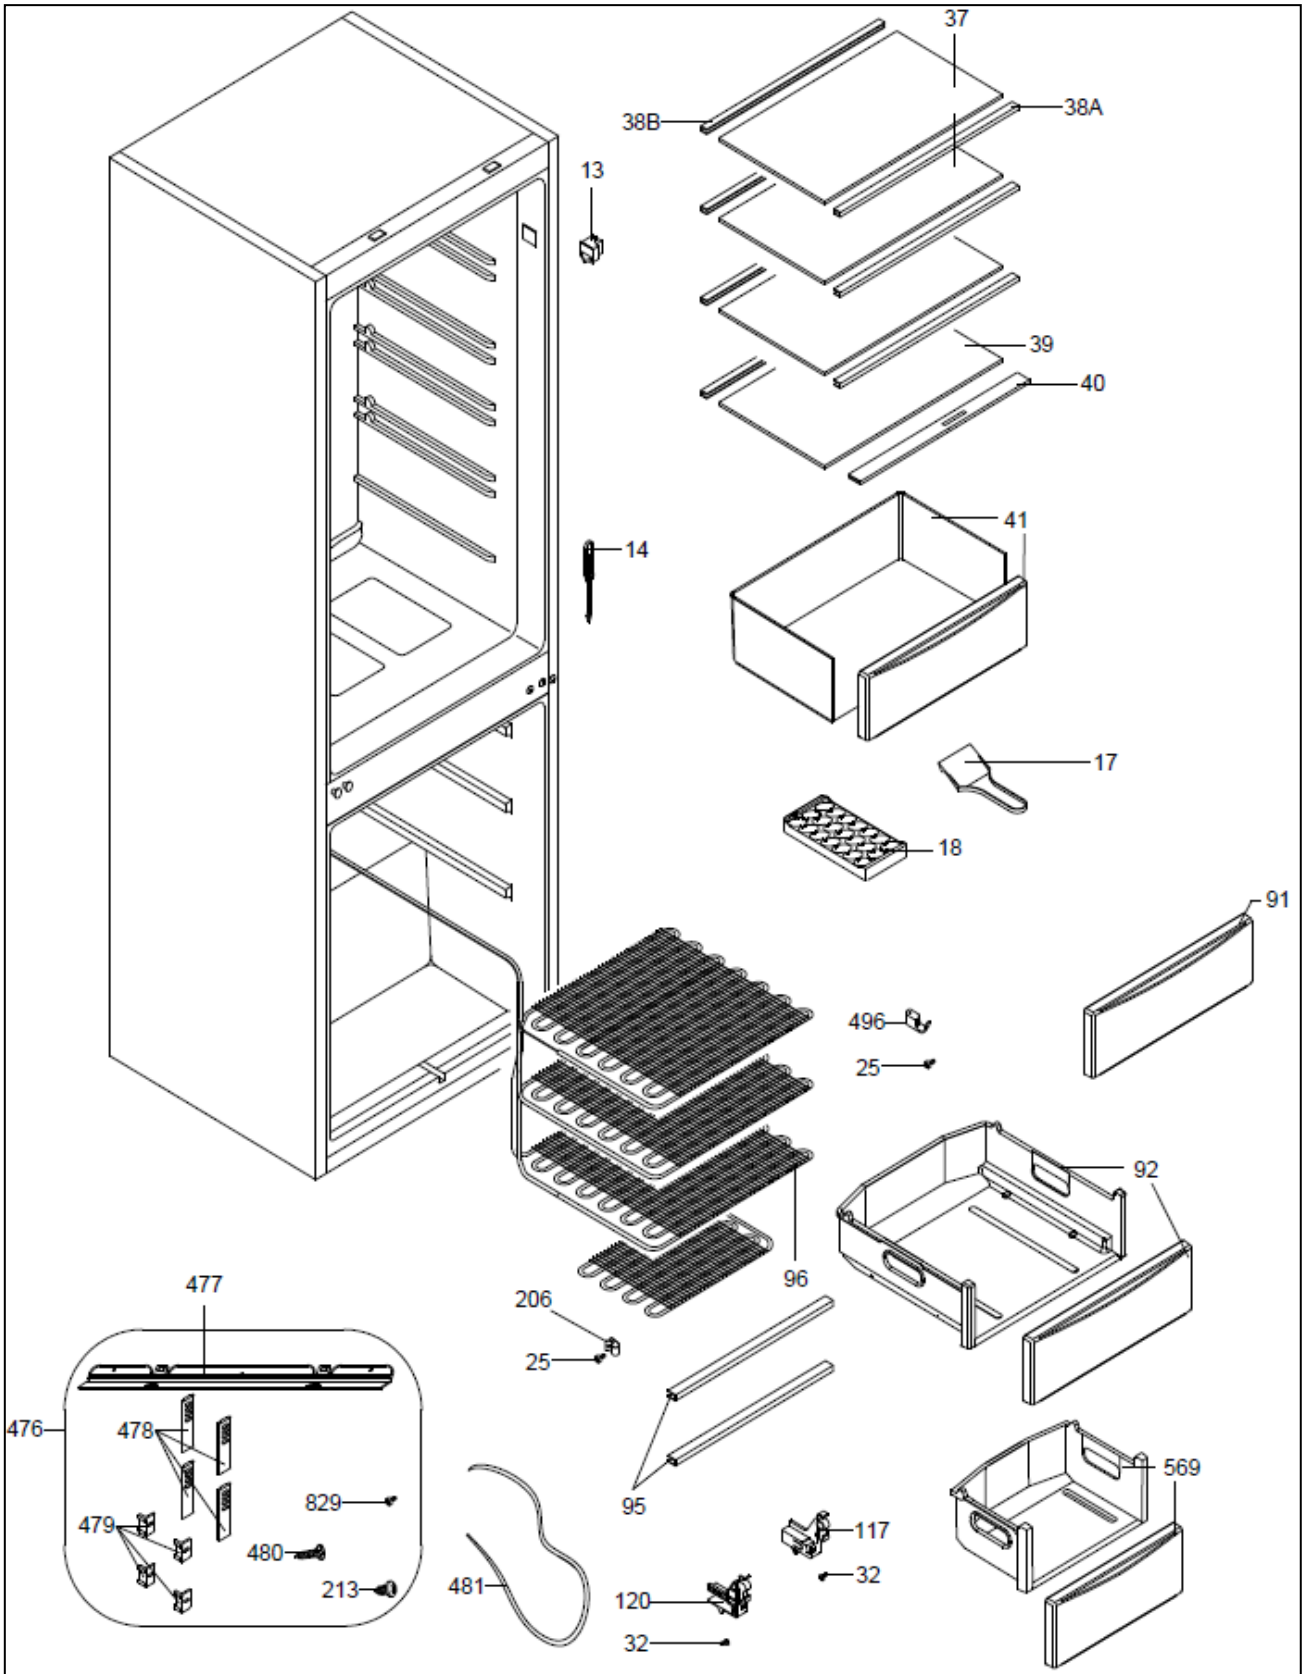

RI7301

Caple 70/30 Integrated Fridge Freezer

Technical Manual

RI7301

Caple 70/30 Integrated Fridge Freezer

RI7301

Caple 70/30 Integrated Fridge Freezer

RI7301

Caple 70/30 Integrated Fridge Freezer

RI7301

Caple 70/30 Integrated Fridge Freezer

Item	Part Number	Description
2	37028246	BOTTOM/TOP HINGE SS/1400 BUILT HEX PIN
7	37032597	SCREW TT M5*16 YSB-F
11	42032779	MIDDLE HINGE SREW CAP(SMALL)NEW(S.W.)
12	42032778	MIDDLE HINGE SREW CAP(BIG)S.W.(NEW)
13	32031240	LAMP SWITCH/2 POLE/WHT/G-A
14	42124318	TUNNEL DRAIN PLUG S.W. RV1
17	42133750	ICE SCRAPER NEW
18	42178383	ICE TRAY/170
22	32028706	LED BULB/E14/6500K (N)
23	30007907	LAMP HOLDER E-14
27	32019371	TERMOSTAT(FOSHAN KDF29N1)
28	42201464	LAMP COVER/319
29	42199697	THERMOSTAT KNOB/319(S.W.-432\$)SHORT RV2
37	47014890	R COMPARTMENT GLASS SHELF/2751
38A	42153785	R.GLASS SHELF PRF/3951(EXT)WH 442.5
38B	42147146	R.GLASS SHELF BACK TRIM/319(S.W)
39	47014813	CRISPER GLASS SHELF/2751 (SLIDER)
41	42157049	R.CRISPER GR./319 TRANS-GRAY
46	30015994	ROCKER SWITCH/2 POLE/WHT
47	32000575	ROCKER SWITCH COVER
92	42157053	FREEZER TOP BASKET GR/318 (TRANS-GRAY)
95	42157126	F EVAP TRIM/318(INJ)S.W.
112	42213902	LAMP.THERM.BOX/319 RV1
115	42211521	THERMOSTAT ASSY.BRACKET RV4
117	42031901	F COVER SUPPORT R/390(S.W.)
120	42031903	F COVER SUPPORT L/390(S.W.)(S.W.)
151	42004499	BUSHING/1400 ANK
153	20912762	F DOOR ASSY/2761 ANK S-W.CAP(S.W)
155	20912758	R DOOR ASSY/2761 ANK S-W.CAP(S.W)
159	42163485	EGG HOLDER (TRANS.-NAT) RV1
175	42157043	CHEESE BUTTER SHELF/319ERA(TRANS GRAY)
177	42157042	BOTTLE SHELF/319 ERA TRAN-GRAY
201	37029479	CONDENSER 54CM/28 PASS/4,00*0,5MM
205	35009792	SCREW ST 4.8*13 YSB-T-C
206	42009471	CABLE HOLDER(AVANTÄ°)WHITE - N-6B
207	42155463	RUBBER CONDANSER MUTUAL ANTIVIBRASYON
209	32035592	SUP.CAB.GR.PZ75H1C/3UF/2,5M/UK
210	32007439	POW.CRD/2.5M/UK
211	32035413	OVER L.GR.SZ46F1M/DRB12N61/QPS2-C15MD3
211B	42177887	COMP.COVER/GMCC/BK10923310