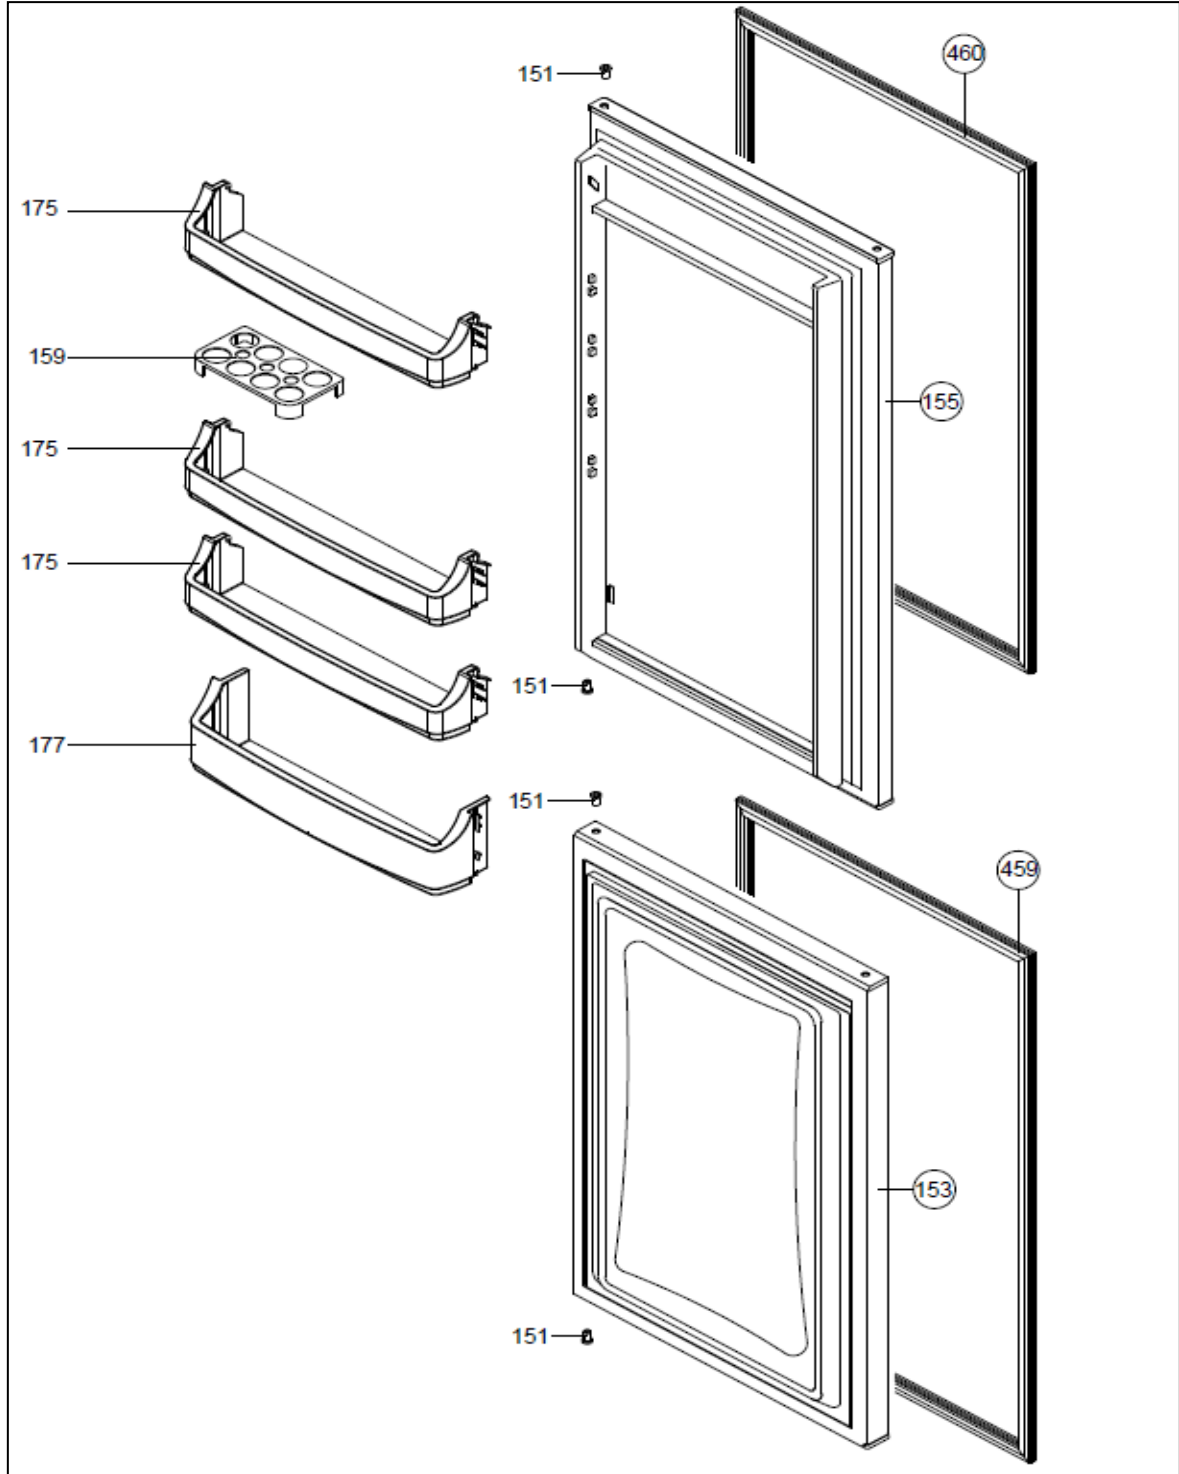

RI7301

Caple 70/30 Integrated Fridge Freezer

Technical Manual

RI7301

Caple 70/30 Integrated Fridge Freezer

RI7301

Caple 70/30 Integrated Fridge Freezer

RI7301

Caple 70/30 Integrated Fridge Freezer

RI7301

Caple 70/30 Integrated Fridge Freezer

Item	Part Number	Description
2	37028246	BOTTOM/TOP HINGE SS/1400 BUILT HEX PIN
7	37032597	SCREW TT M5*16 YSB-F
11	42032779	MIDDLE HINGE SREW CAP(SMALL)NEW(S.W.)
12	42032778	MIDDLE HINGE SREW CAP(BIG)S.W.(NEW)
13	32031240	LAMP SWITCH/2 POLE/WHT/G-A
14	42124318	TUNNEL DRAIN PLUG S.W. RV1
17	42133750	ICE SCRAPER NEW
18	42178383	ICE TRAY/170
22	32028706	LED BULB/E14/6500K (N)
23	30007907	LAMP HOLDER E-14
27	32019371	TERMOSTAT(FOSHAN KDF29N1)
28	42201464	LAMP COVER/319
29	42199697	THERMOSTAT KNOB/319(S.W.-432\$)SHORT RV2
37	47014890	R COMPARTMENT GLASS SHELF/2751
38A	42153785	R.GLASS SHELF PRF/3951(EXT)WH 442.5
38B	42147146	R.GLASS SHELF BACK TRIM/319(S.W)
39	47014813	CRISPER GLASS SHELF/2751 (SLIDER)
41	42157049	R.CRISPER GR./319 TRANS-GRAY
46	30015994	ROCKER SWITCH/2 POLE/WHT
47	32000575	ROCKER SWITCH COVER
92	42157053	FREEZER TOP BASKET GR/318 (TRANS-GRAY)
95	42157126	F EVAP TRIM/318(INJ)S.W.
112	42213902	LAMP.THERM.BOX/319 RV1
115	42211521	THERMOSTAT ASSY.BRACKET RV4
117	42031901	F COVER SUPPORT R/390(S.W.)
120	42031903	F COVER SUPPORT L/390(S.W.)(S.W.)
151	42004499	BUSHING/1400 ANK
153	20912762	F DOOR ASSY/2761 ANK S-W.CAP(S.W)
155	20912758	R DOOR ASSY/2761 ANK S-W.CAP(S.W)
159	42163485	EGG HOLDER (TRANS.-NAT) RV1
175	42157043	CHEESE BUTTER SHELF/319ERA(TRANS GRAY)
177	42157042	BOTTLE SHELF/319 ERA TRAN-GRAY
201	37029479	CONDENSER 54CM/28 PASS/4,00*0,5MM
205	35009792	SCREW ST 4.8*13 YSB-T-C
206	42009471	CABLE HOLDER(AVANTÄ°)WHITE - N-6B
207	42155463	RUBBER CONDANSER MUTUAL ANTIVIBRASYON
209	32035592	SUP.CAB.GR.PZ75H1C/3UF/2,5M/UK
210	32007439	POW.CRD/2.5M/UK
211	32035413	OVER L.GR.SZ46F1M/DRB12N61/QPS2-C15MD3
211B	42177887	COMP.COVER/GMCC/BK10923310