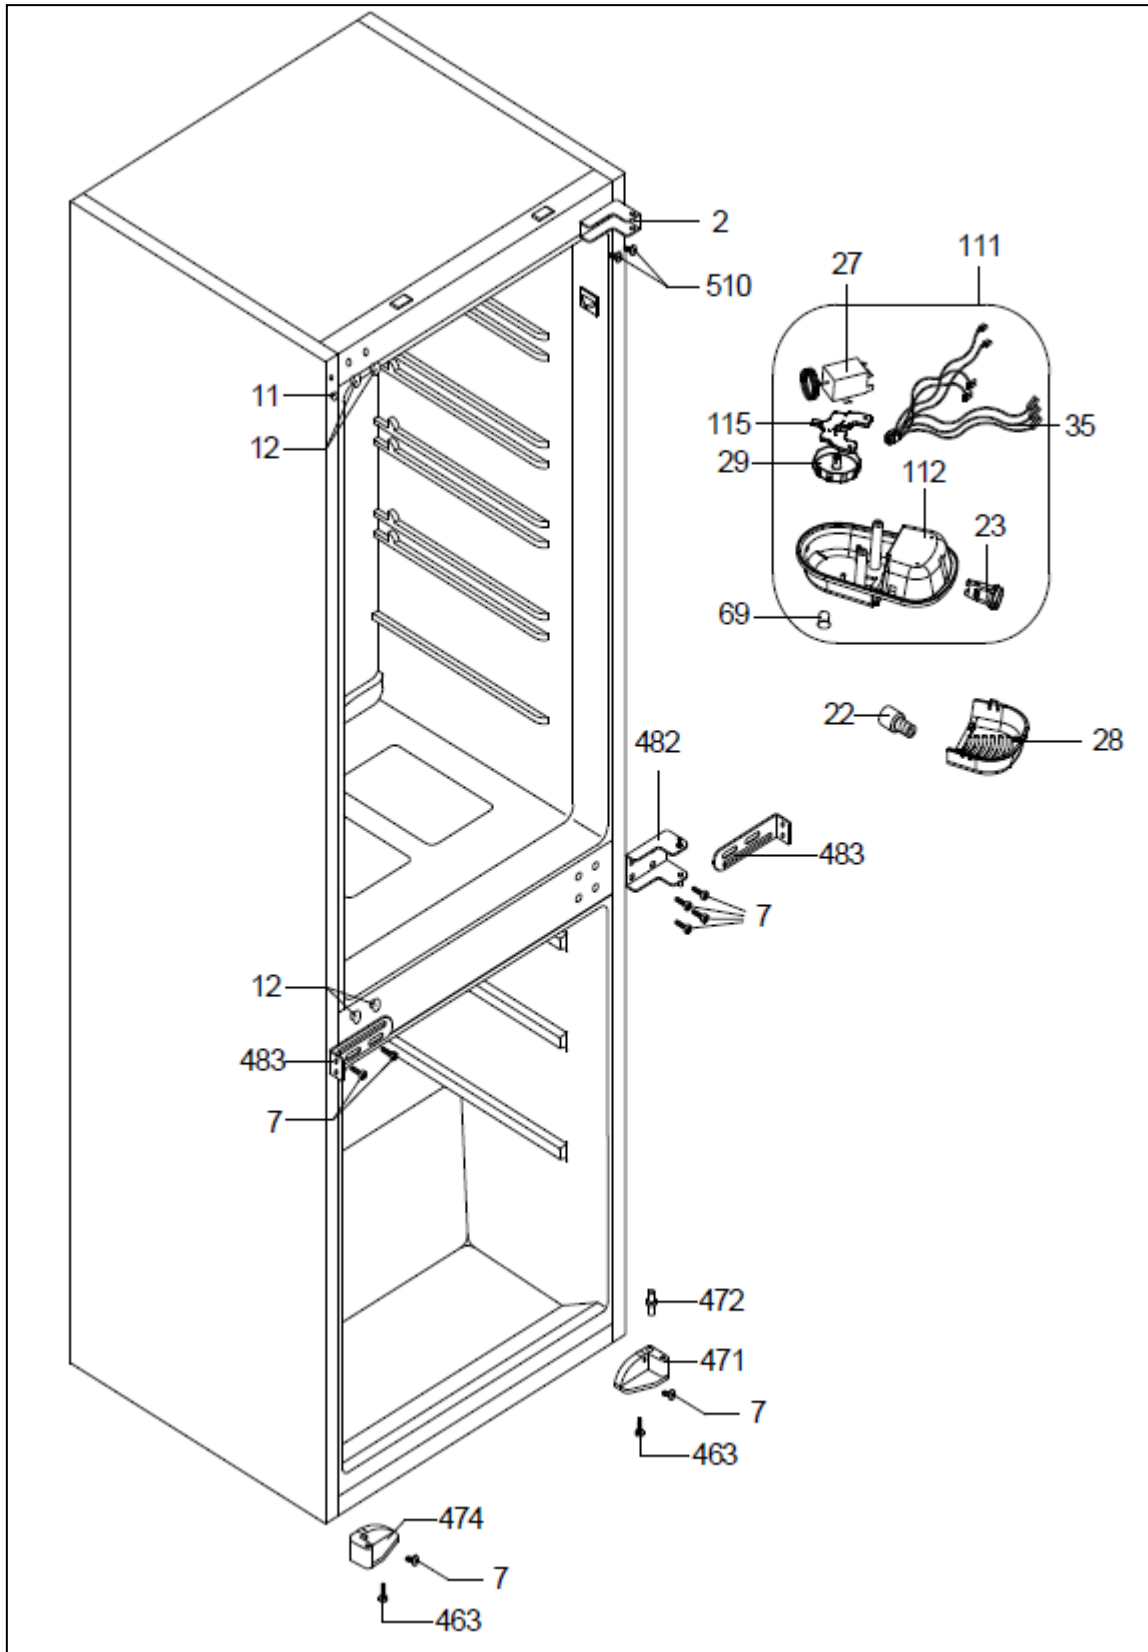

RI7301

Caple 70/30 Integrated Fridge Freezer

Technical Manual

RI7301

Caple 70/30 Integrated Fridge Freezer

RI7301

Caple 70/30 Integrated Fridge Freezer

RI7301

Caple 70/30 Integrated Fridge Freezer

RI7301

Caple 70/30 Integrated Fridge Freezer

Item	Part Number	Description
2	37028246	BOTTOM/TOP HINGE SS/1400 BUILT HEX PIN
7	37032597	SCREW TT M5*16 YSB-F
11	42032779	MIDDLE HINGE SREW CAP(SMALL)NEW(S.W.)
12	42032778	MIDDLE HINGE SREW CAP(BIG)S.W.(NEW)
13	32031240	LAMP SWITCH/2 POLE/WHT/G-A
14	42124318	TUNNEL DRAIN PLUG S.W. RV1
17	42133750	ICE SCRAPER NEW
18	42178383	ICE TRAY/170
22	32028706	LED BULB/E14/6500K (N)
23	30007907	LAMP HOLDER E-14
27	32019371	TERMOSTAT(FOSHAN KDF29N1)
28	42201464	LAMP COVER/319
29	42199697	THERMOSTAT KNOB/319(S.W.-432\$)SHORT RV2
37	47014890	R COMPARTMENT GLASS SHELF/2751
38A	42153785	R.GLASS SHELF PRF/3951(EXT)WH 442.5
38B	42147146	R.GLASS SHELF BACK TRIM/319(S.W)
39	47014813	CRISPER GLASS SHELF/2751 (SLIDER)
41	42157049	R.CRISPER GR./319 TRANS-GRAY
46	30015994	ROCKER SWITCH/2 POLE/WHT
47	32000575	ROCKER SWITCH COVER
92	42157053	FREEZER TOP BASKET GR/318 (TRANS-GRAY)
95	42157126	F EVAP TRIM/318(INJ)S.W.
112	42213902	LAMP.THERM.BOX/319 RV1
115	42211521	THERMOSTAT ASSY.BRACKET RV4
117	42031901	F COVER SUPPORT R/390(S.W.)
120	42031903	F COVER SUPPORT L/390(S.W.)(S.W.)
151	42004499	BUSHING/1400 ANK
153	20912762	F DOOR ASSY/2761 ANK S-W.CAP(S.W)
155	20912758	R DOOR ASSY/2761 ANK S-W.CAP(S.W)
159	42163485	EGG HOLDER (TRANS.-NAT) RV1
175	42157043	CHEESE BUTTER SHELF/319ERA(TRANS GRAY)
177	42157042	BOTTLE SHELF/319 ERA TRAN-GRAY
201	37029479	CONDENSER 54CM/28 PASS/4,00*0,5MM
205	35009792	SCREW ST 4.8*13 YSB-T-C
206	42009471	CABLE HOLDER(AVANTÄ°)WHITE - N-6B
207	42155463	RUBBER CONDANSER MUTUAL ANTIVIBRASYON
209	32035592	SUP.CAB.GR.PZ75H1C/3UF/2,5M/UK
210	32007439	POW.CRD/2.5M/UK
211	32035413	OVER L.GR.SZ46F1M/DRB12N61/QPS2-C15MD3
211B	42177887	COMP.COVER/GMCC/BK10923310