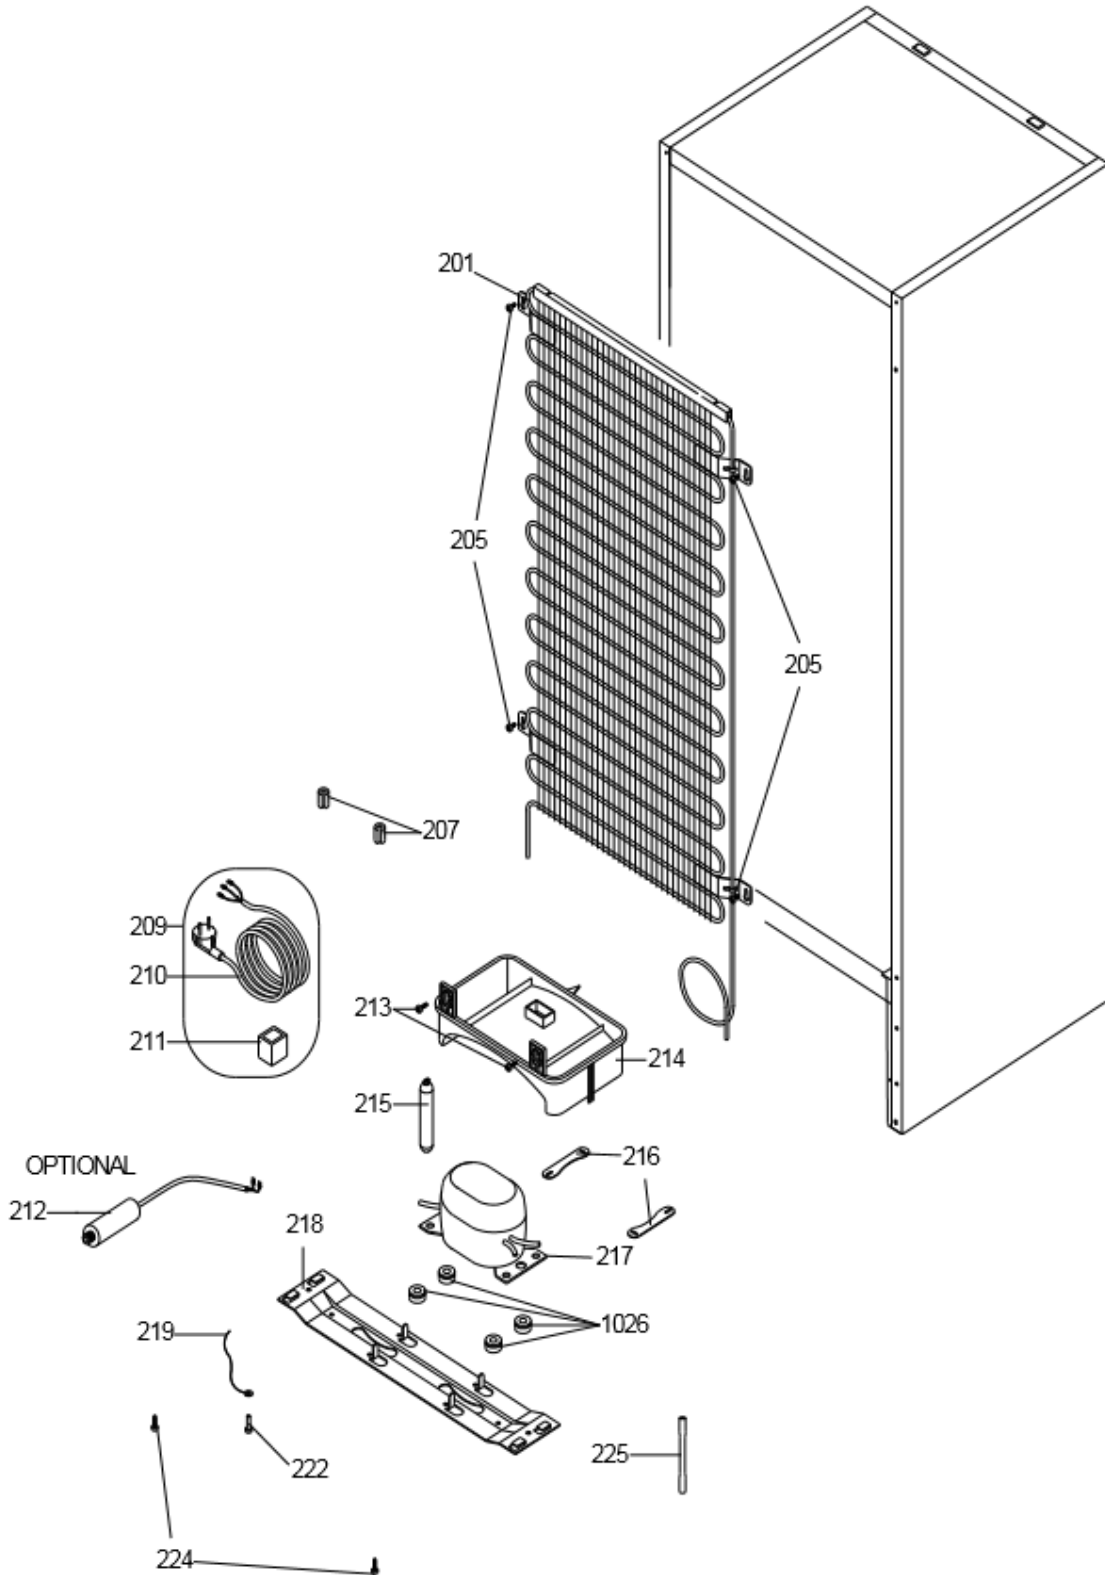

RI7300

Caple Integrated 70/30 Fridge Freezer

Technical Manual

RI7300

Caple Integrated 70/30 Fridge Freezer

RI7300

Caple Integrated 70/30 Fridge Freezer

RI7300

Caple Integrated 70/30 Fridge Freezer

RI7300

Caple Integrated 70/30 Fridge Freezer

RI7300

Caple Integrated 70/30 Fridge Freezer

Item	Part Number	Description
2	37028246	BOTTOM/TOP HINGE SS/1400 BUILT HEX PIN
7	37024764	SCREW TT M5*16 YSB-F
11	42032779	MIDDLE HINGE SREW CAP(SMALL)NEW(S.W.)
12	42032778	MIDDLE HINGE SREW CAP(BIG)S.W.(NEW)
13	32007761	DOOR SWITCH(S.W.)2POLE
14	42124318	TUNNEL DRAIN PLUG S.W. RV1
17	42133750	ICE SCRAPER NEW
18	42178383	ICE TRAY/170
22	32028706	LED BULB(E14/220-240V)/NMH
23	30007907	LAMP HOLDER E-14
25	35003482	SCREW 40*13 YSB-R-C-INOX
25	35003482	SCREW 40*13 YSB-R-C-INOX
27	32019371	THERMOSTAT(FOSHAN KDF29N1)
28	42147118	LAMP COVER/319
29	42156472	THERMOSTAT KNOB/319(S.W.-432CSRGF)SHORT
32	35000744	SCREW KA 40*18 YSB-C-INOX
35	32018429	WIRING HAR/COMBI/COMMON(10 mnf)
38A	42153785	R.GLASS SHELF PRF/3951(EXT)WH 442.5
38B	42147146	R.GLASS SHELF BACK TRIM/319(S.W)
37	47014890	R COMPARTMENT GLASS SHELF/2751
39	47014813	CRISPER GLASS SHELF/2751 (SLIDER)
40	42152884	CRISPER FLAP GR/2795(432C \$)HUMC
41	42157049	R.CRISPER GR./319 TRANS-GRAY
69	42033673	THERMOSTAT BOX CAP(S.W)
91	42157037	F FLAP COVER 2791TRAN-GRAY
92	42157053	FREEZER TOP BASKET GR/318 (TRANS-GRAY)
95	42157126	F EVAP TRIM/318(INJ)S.W.
96	37029030	F EVAPORATOR ASSY/2760 ANK(WOT)
111	32032295	LAM. THERM. BOX GR/2750-2760(+) LDA RV1
112	42147115	LAMP.THERM.BOX/319
115	42169986	THERMOSTAT ASSY.BRACKET RV2
117	42031901	F COVER SUPPORT R/390(S.W.)
120	42031903	F COVER SUPPORT L/390(S.W.)(S.W.)
151	42004499	BUSHING/1400 ANK
151	42004499	BUSHING/1400 ANK