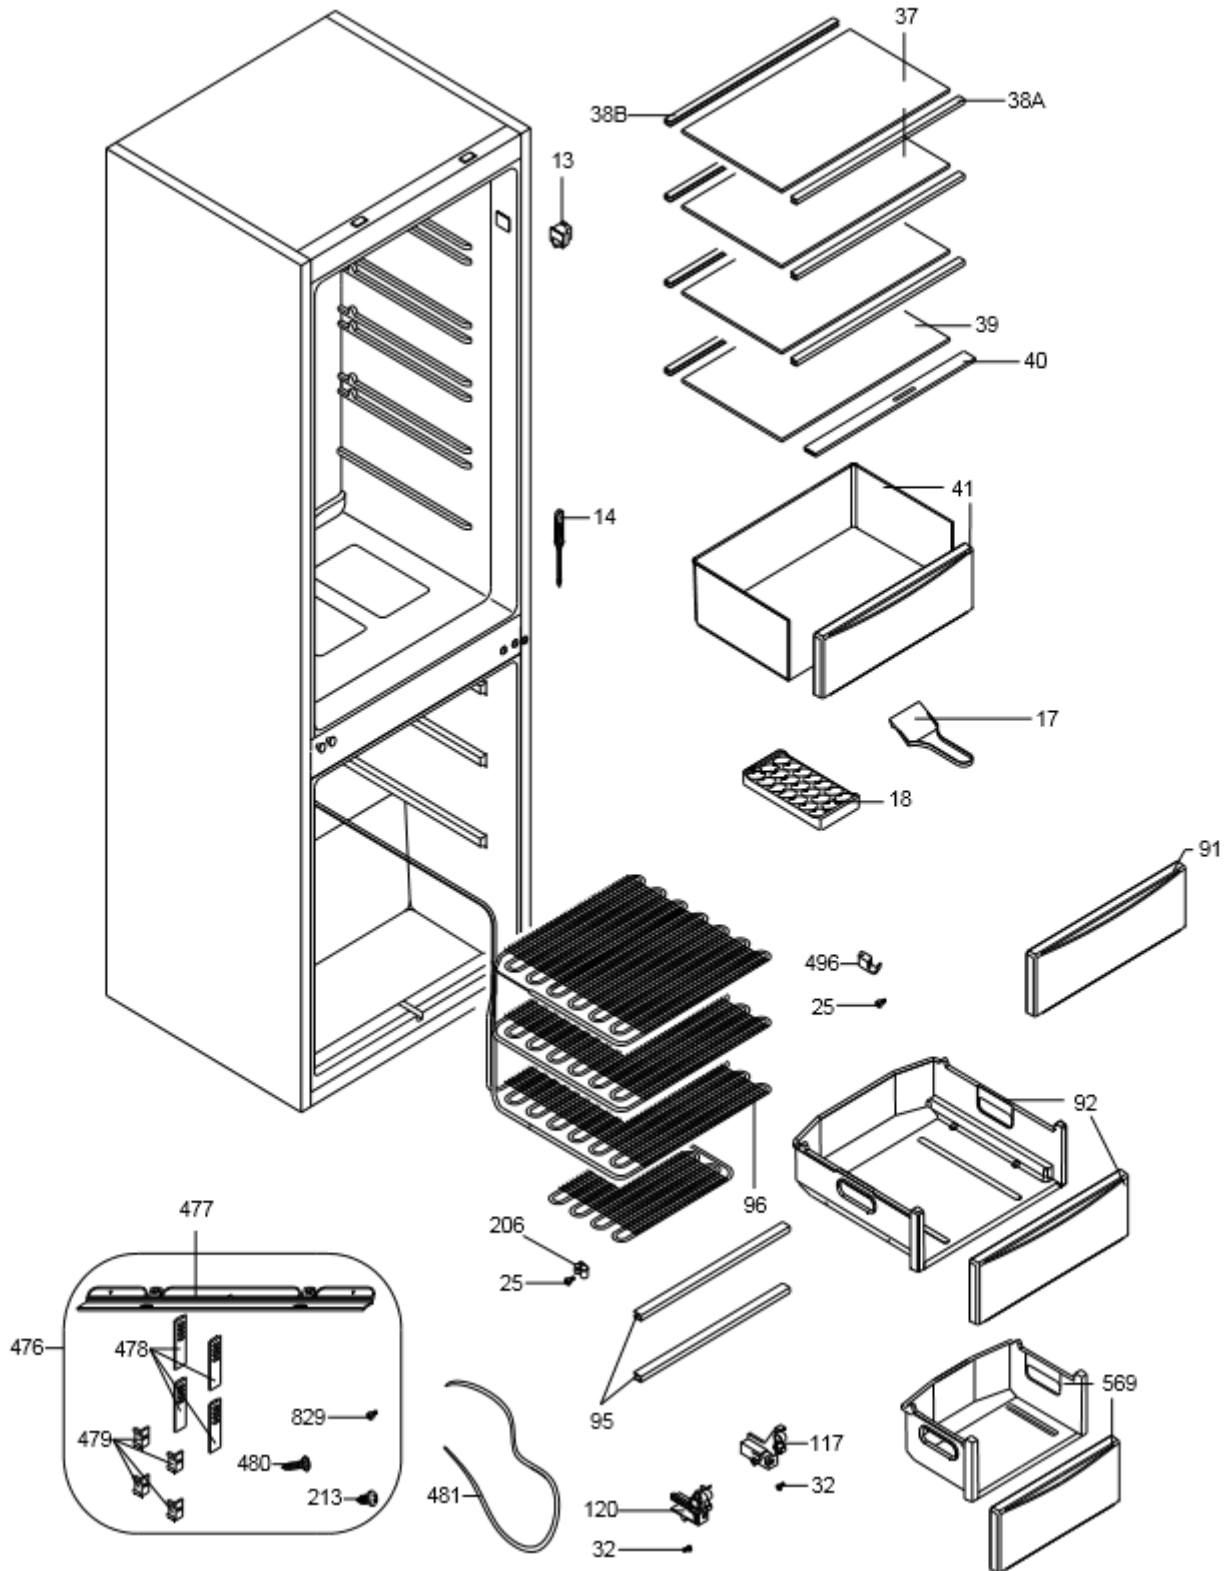

RI7300

Caple Integrated 70/30 Fridge Freezer

Technical Manual

RI7300

Caple Integrated 70/30 Fridge Freezer

RI7300

Caple Integrated 70/30 Fridge Freezer

RI7300

Caple Integrated 70/30 Fridge Freezer

RI7300

Caple Integrated 70/30 Fridge Freezer

RI7300

Caple Integrated 70/30 Fridge Freezer

Item	Part Number	Description
2	37028246	BOTTOM/TOP HINGE SS/1400 BUILT HEX PIN
7	37024764	SCREW TT M5*16 YSB-F
11	42032779	MIDDLE HINGE SREW CAP(SMALL)NEW(S.W.)
12	42032778	MIDDLE HINGE SREW CAP(BIG)S.W.(NEW)
13	32007761	DOOR SWITCH(S.W.)2POLE
14	42124318	TUNNEL DRAIN PLUG S.W. RV1
17	42133750	ICE SCRAPER NEW
18	42178383	ICE TRAY/170
22	32028706	LED BULB(E14/220-240V)/NMH
23	30007907	LAMP HOLDER E-14
25	35003482	SCREW 40*13 YSB-R-C-INOX
25	35003482	SCREW 40*13 YSB-R-C-INOX
27	32019371	THERMOSTAT(FOSHAN KDF29N1)
28	42147118	LAMP COVER/319
29	42156472	THERMOSTAT KNOB/319(S.W.-432CSRGF)SHORT
32	35000744	SCREW KA 40*18 YSB-C-INOX
35	32018429	WIRING HAR/COMBI/COMMON(10 mnf)
38A	42153785	R.GLASS SHELF PRF/3951(EXT)WH 442.5
38B	42147146	R.GLASS SHELF BACK TRIM/319(S.W)
37	47014890	R COMPARTMENT GLASS SHELF/2751
39	47014813	CRISPER GLASS SHELF/2751 (SLIDER)
40	42152884	CRISPER FLAP GR/2795(432C \$)HUMC
41	42157049	R.CRISPER GR./319 TRANS-GRAY
69	42033673	THERMOSTAT BOX CAP(S.W)
91	42157037	F FLAP COVER 2791TRAN-GRAY
92	42157053	FREEZER TOP BASKET GR/318 (TRANS-GRAY)
95	42157126	F EVAP TRIM/318(INJ)S.W.
96	37029030	F EVAPORATOR ASSY/2760 ANK(WOT)
111	32032295	LAM. THERM. BOX GR/2750-2760(+) LDA RV1
112	42147115	LAMP.THERM.BOX/319
115	42169986	THERMOSTAT ASSY.BRACKET RV2
117	42031901	F COVER SUPPORT R/390(S.W.)
120	42031903	F COVER SUPPORT L/390(S.W.)(S.W.)
151	42004499	BUSHING/1400 ANK
151	42004499	BUSHING/1400 ANK