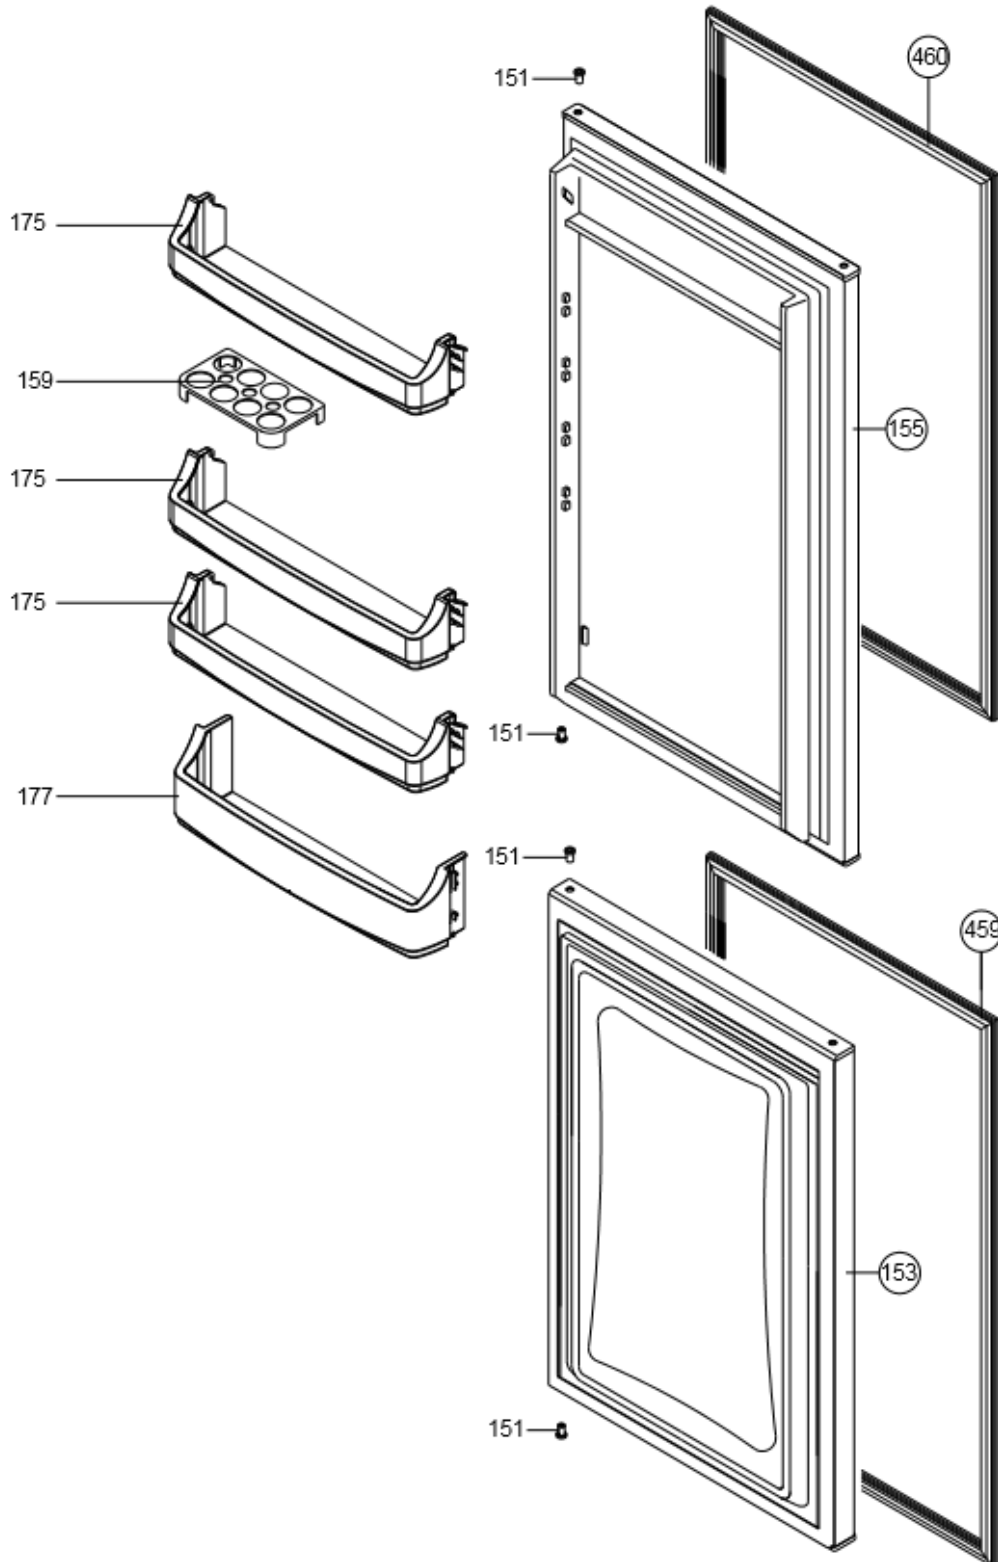

RI7300

Caple Integrated 70/30 Fridge Freezer

Technical Manual

RI7300

Caple Integrated 70/30 Fridge Freezer

RI7300

Caple Integrated 70/30 Fridge Freezer

RI7300

Caple Integrated 70/30 Fridge Freezer

RI7300

Caple Integrated 70/30 Fridge Freezer

RI7300

Caple Integrated 70/30 Fridge Freezer

Item	Part Number	Description
2	37028246	BOTTOM/TOP HINGE SS/1400 BUILT HEX PIN
7	37024764	SCREW TT M5*16 YSB-F
11	42032779	MIDDLE HINGE SREW CAP(SMALL)NEW(S.W.)
12	42032778	MIDDLE HINGE SREW CAP(BIG)S.W.(NEW)
13	32007761	DOOR SWITCH(S.W.)2POLE
14	42124318	TUNNEL DRAIN PLUG S.W. RV1
17	42133750	ICE SCRAPER NEW
18	42178383	ICE TRAY/170
22	32028706	LED BULB(E14/220-240V)/NMH
23	30007907	LAMP HOLDER E-14
25	35003482	SCREW 40*13 YSB-R-C-INOX
25	35003482	SCREW 40*13 YSB-R-C-INOX
27	32019371	THERMOSTAT(FOSHAN KDF29N1)
28	42147118	LAMP COVER/319
29	42156472	THERMOSTAT KNOB/319(S.W.-432CSRGF)SHORT
32	35000744	SCREW KA 40*18 YSB-C-INOX
35	32018429	WIRING HAR/COMBI/COMMON(10 mnf)
38A	42153785	R.GLASS SHELF PRF/3951(EXT)WH 442.5
38B	42147146	R.GLASS SHELF BACK TRIM/319(S.W)
37	47014890	R COMPARTMENT GLASS SHELF/2751
39	47014813	CRISPER GLASS SHELF/2751 (SLIDER)
40	42152884	CRISPER FLAP GR/2795(432C \$)HUMC
41	42157049	R.CRISPER GR./319 TRANS-GRAY
69	42033673	THERMOSTAT BOX CAP(S.W)
91	42157037	F FLAP COVER 2791TRAN-GRAY
92	42157053	FREEZER TOP BASKET GR/318 (TRANS-GRAY)
95	42157126	F EVAP TRIM/318(INJ)S.W.
96	37029030	F EVAPORATOR ASSY/2760 ANK(WOT)
111	32032295	LAM. THERM. BOX GR/2750-2760(+) LDA RV1
112	42147115	LAMP.THERM.BOX/319
115	42169986	THERMOSTAT ASSY.BRACKET RV2
117	42031901	F COVER SUPPORT R/390(S.W.)
120	42031903	F COVER SUPPORT L/390(S.W.)(S.W.)
151	42004499	BUSHING/1400 ANK
151	42004499	BUSHING/1400 ANK