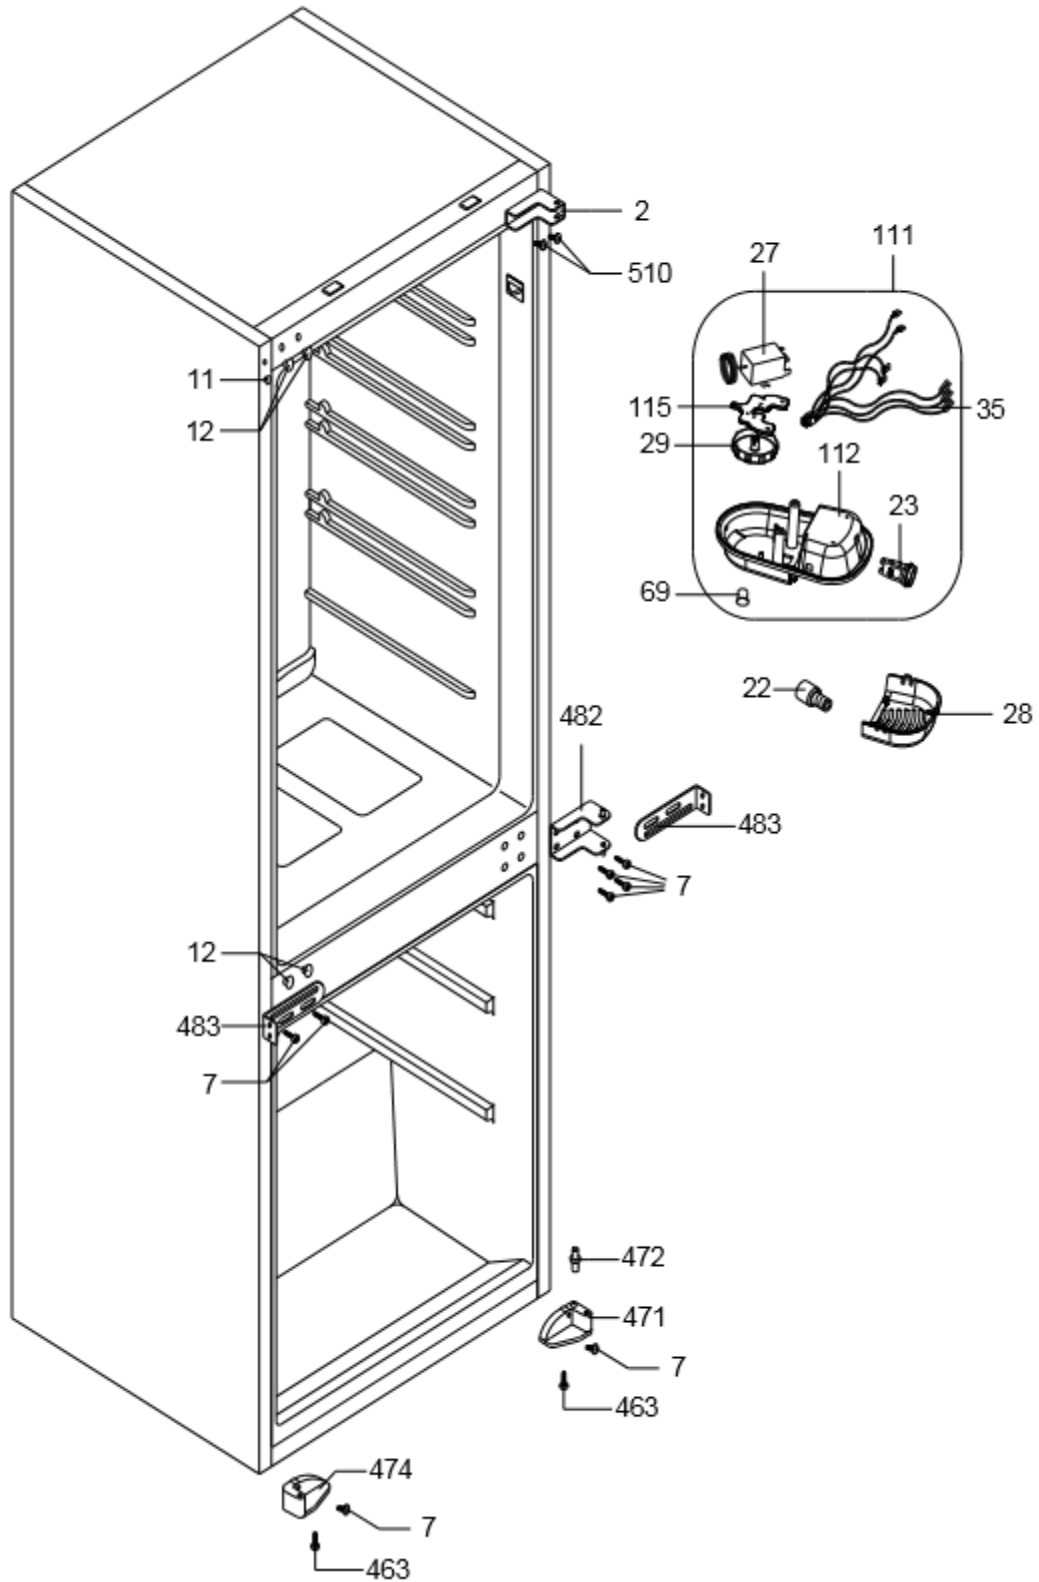

RI7300

Caple Integrated 70/30 Fridge Freezer

Technical Manual

RI7300

Caple Integrated 70/30 Fridge Freezer

RI7300

Caple Integrated 70/30 Fridge Freezer

RI7300

Caple Integrated 70/30 Fridge Freezer

RI7300

Caple Integrated 70/30 Fridge Freezer

RI7300

Caple Integrated 70/30 Fridge Freezer

Item	Part Number	Description
2	37028246	BOTTOM/TOP HINGE SS/1400 BUILT HEX PIN
7	37024764	SCREW TT M5*16 YSB-F
11	42032779	MIDDLE HINGE SREW CAP(SMALL)NEW(S.W.)
12	42032778	MIDDLE HINGE SREW CAP(BIG)S.W.(NEW)
13	32007761	DOOR SWITCH(S.W.)2POLE
14	42124318	TUNNEL DRAIN PLUG S.W. RV1
17	42133750	ICE SCRAPER NEW
18	42178383	ICE TRAY/170
22	32028706	LED BULB(E14/220-240V)/NMH
23	30007907	LAMP HOLDER E-14
25	35003482	SCREW 40*13 YSB-R-C-INOX
25	35003482	SCREW 40*13 YSB-R-C-INOX
27	32019371	THERMOSTAT(FOSHAN KDF29N1)
28	42147118	LAMP COVER/319
29	42156472	THERMOSTAT KNOB/319(S.W.-432CSRGF)SHORT
32	35000744	SCREW KA 40*18 YSB-C-INOX
35	32018429	WIRING HAR/COMBI/COMMON(10 mnf)
38A	42153785	R.GLASS SHELF PRF/3951(EXT)WH 442.5
38B	42147146	R.GLASS SHELF BACK TRIM/319(S.W)
37	47014890	R COMPARTMENT GLASS SHELF/2751
39	47014813	CRISPER GLASS SHELF/2751 (SLIDER)
40	42152884	CRISPER FLAP GR/2795(432C \$)HUMC
41	42157049	R.CRISPER GR./319 TRANS-GRAY
69	42033673	THERMOSTAT BOX CAP(S.W)
91	42157037	F FLAP COVER 2791TRAN-GRAY
92	42157053	FREEZER TOP BASKET GR/318 (TRANS-GRAY)
95	42157126	F EVAP TRIM/318(INJ)S.W.
96	37029030	F EVAPORATOR ASSY/2760 ANK(WOT)
111	32032295	LAM. THERM. BOX GR/2750-2760(+) LDA RV1
112	42147115	LAMP.THERM.BOX/319
115	42169986	THERMOSTAT ASSY.BRACKET RV2
117	42031901	F COVER SUPPORT R/390(S.W.)
120	42031903	F COVER SUPPORT L/390(S.W.)(S.W.)
151	42004499	BUSHING/1400 ANK
151	42004499	BUSHING/1400 ANK