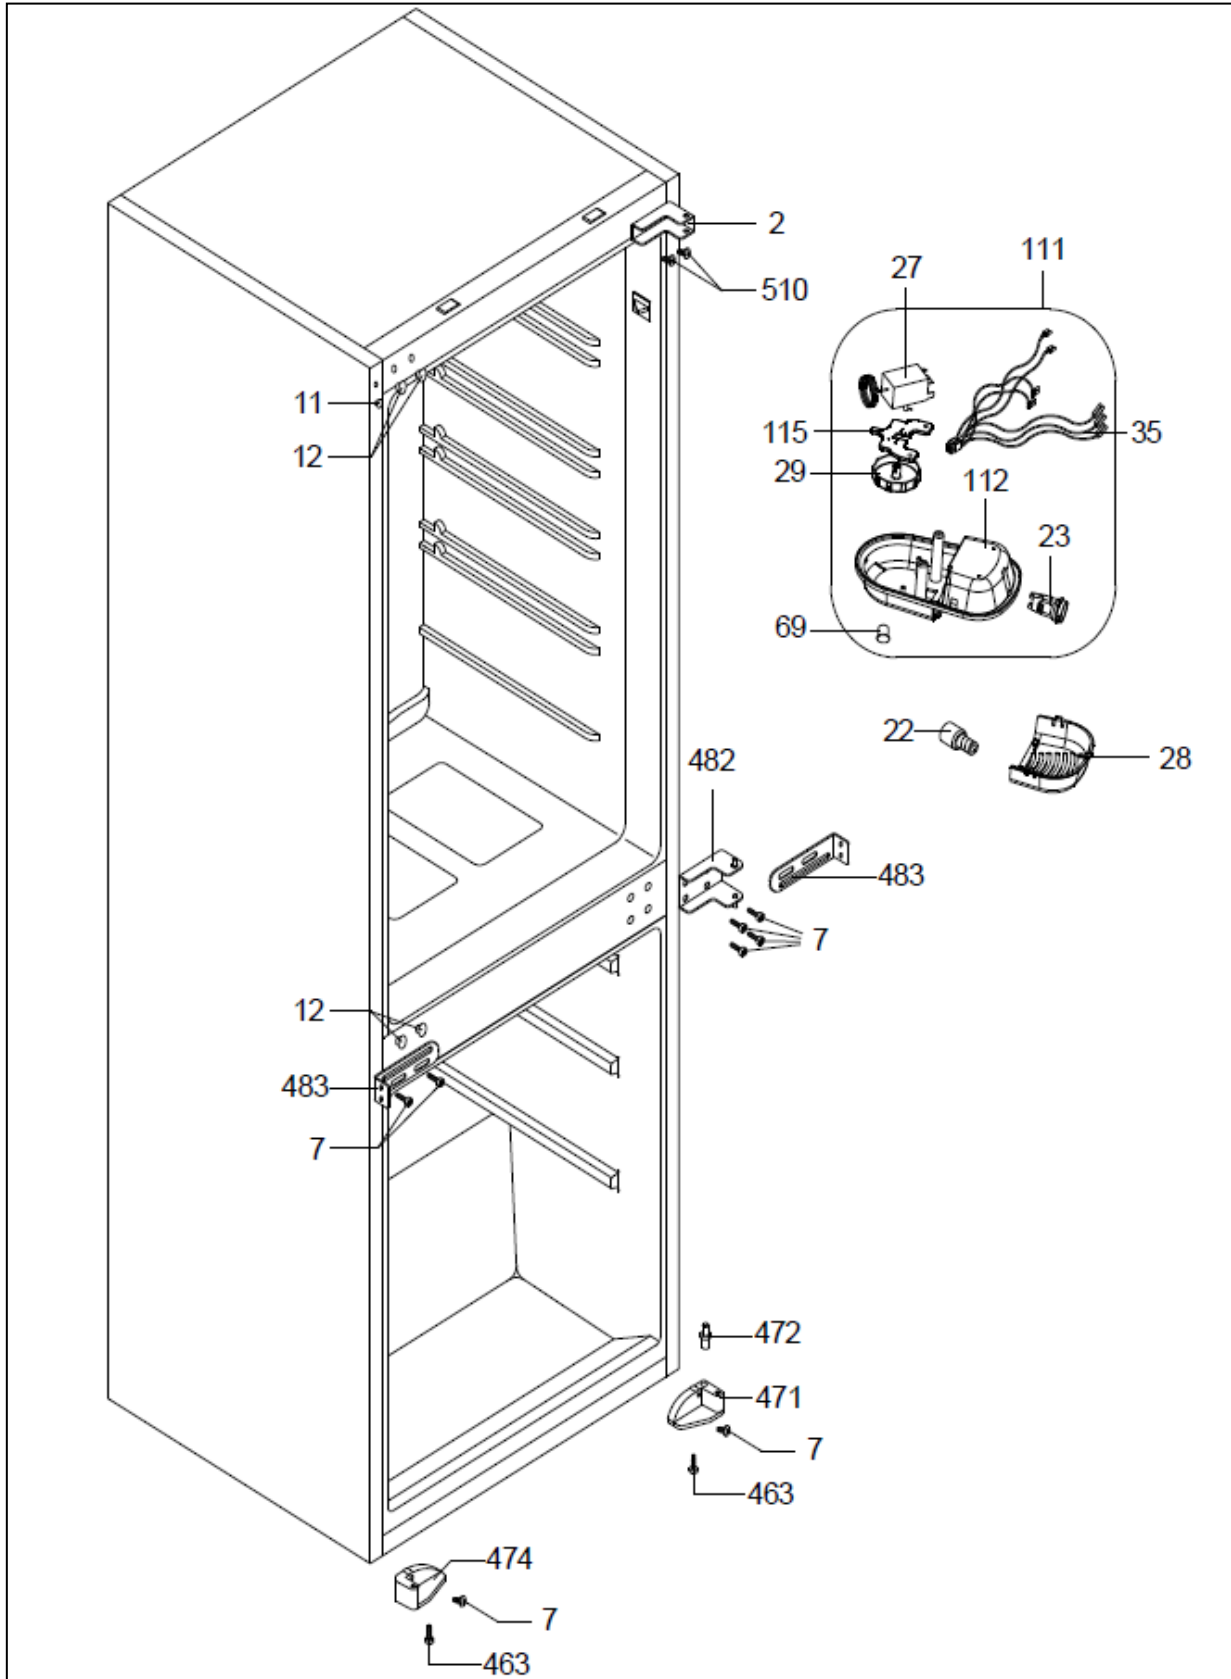

RI5501

Caple 50/50 Integrated Fridge Freezer

Technical Manual

RI5501

Caple 50/50 Integrated Fridge Freezer

RI5501

Caple 50/50 Integrated Fridge Freezer

RI5501

Caple 50/50 Integrated Fridge Freezer

RI5501

Caple 50/50 Integrated Fridge Freezer

RI5501

Caple 50/50 Integrated Fridge Freezer

Item	Part Number	Description
2	37028246	BOTTOM/TOP HINGE SS/1400 BUILT HEX PIN
7	37032597	SCREW TT M5*16 YSB-F
7	37032597	SCREW TT M5*16 YSB-F
11	42032779	MIDDLE HINGE SREW CAP(SMALL)NEW(S.W.)
12	42032778	MIDDLE HINGE SREW CAP(BIG)S.W.(NEW)
13	32031240	LAMP SWITCH/2 POLE/WHT/G-A
14	42124318	TUNNEL DRAIN PLUG S.W. RV1
17	42133750	ICE SCRAPER NEW
18	42178383	ICE TRAY/170
22	32028706	LED BULB/E14/6500K (N)
23	30007907	LAMP HOLDER E-14
27	32019371	TERMOSTAT(FOSHAN KDF29N1)
28	42201464	LAMP COVER/319
29	42199697	THERMOSTAT KNOB/319(S.W.-432\$)SHORT RV2
37	47014890	R COMPARTMENT GLASS SHELF/2751
38A	42153785	R.GLASS SHELF PRF/3951(EXT)WH 442.5
38B	42147146	R.GLASS SHELF BACK TRIM/319(S.W)
39	47014813	CRISPER GLASS SHELF/2751 (SLIDER)
41	42157049	R.CRISPER GR./319 TRANS-GRAY
46	30015994	ROCKER SWITCH/2 POLE/WHT
47	32000575	ROCKER SWITCH COVER
92	42157053	FREEZER TOP BASKET GR/318 (TRANS-GRAY)
95	42157126	F EVAP TRIM/318(INJ)S.W.
96	37029031	F EVAPORATOR ASSY/2750 ANK(WOT)
112	42250829	LAMP.THERM.BOX/319 RV2
115	42211521	THERMOSTAT ASSY.BRACKET RV4
117	42031901	F COVER SUPPORT R/390(S.W.)
120	42031903	F COVER SUPPORT L/390(S.W.)(S.W.)
151	42004499	BUSHING/1400 ANK
151	42004499	BUSHING/1400 ANK
153	20912661	F DOOR ASSY/2751 ANK S-W.CAP(S.W)
155	20912651	R DOOR ASSY/2751 ANK S-W.CAP(S.W)
159	42163485	EGG HOLDER (TRANS.-NAT) RV1
175	42157043	CHEESE BUTTER SHELF/319ERA(TRANS GRAY)
177	42157042	BOTTLE SHELF/319 ERA TRAN-GRAY
201	37028804	CONDENSER 54CM/24 PASS/4,00*0,5MM
205	35009792	SCREW ST 4.8*13 YSB-T-C
206	42009471	CABLE HOLDER(AVANTÄ°)WHITE - N-6B
207	42155463	RUBBER CONDANSER MUTUAL ANTIVIBRASYON