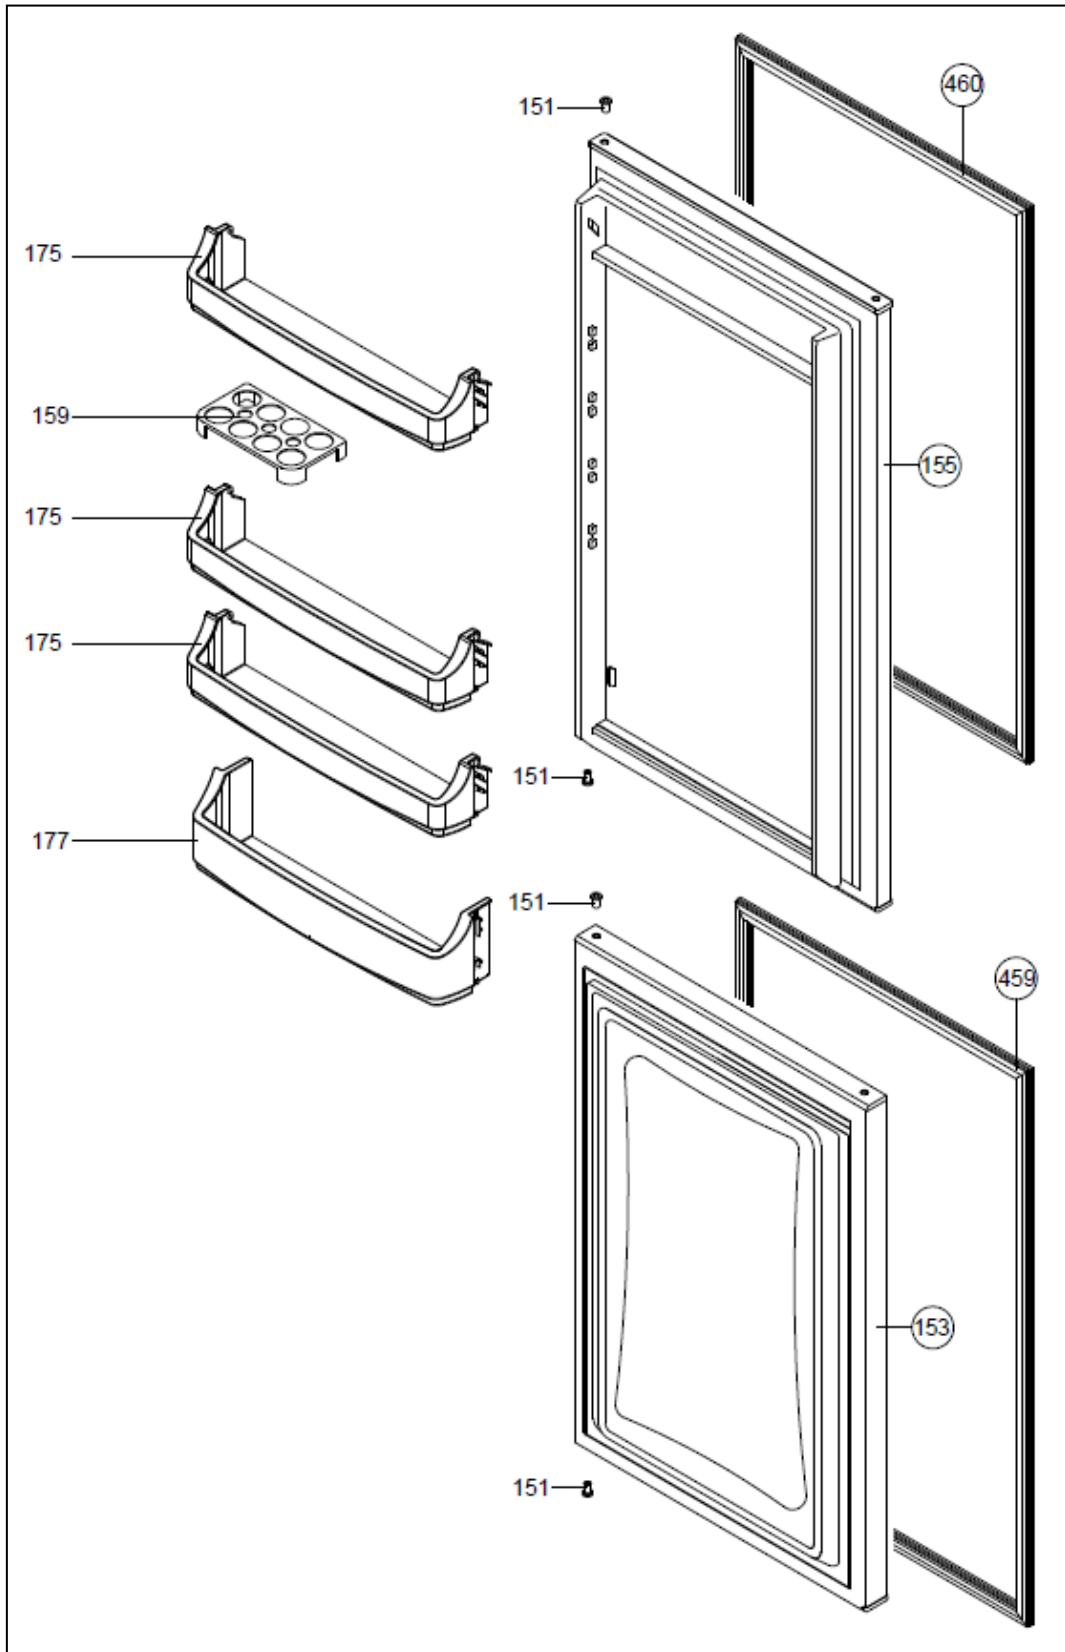

RI5501

Caple 50/50 Integrated Fridge Freezer

Technical Manual

RI5501

Caple 50/50 Integrated Fridge Freezer

RI5501

Caple 50/50 Integrated Fridge Freezer

RI5501

Caple 50/50 Integrated Fridge Freezer

RI5501

Caple 50/50 Integrated Fridge Freezer

RI5501

Caple 50/50 Integrated Fridge Freezer

Item	Part Number	Description
2	37028246	BOTTOM/TOP HINGE SS/1400 BUILT HEX PIN
7	37032597	SCREW TT M5*16 YSB-F
7	37032597	SCREW TT M5*16 YSB-F
11	42032779	MIDDLE HINGE SREW CAP(SMALL)NEW(S.W.)
12	42032778	MIDDLE HINGE SREW CAP(BIG)S.W.(NEW)
13	32031240	LAMP SWITCH/2 POLE/WHT/G-A
14	42124318	TUNNEL DRAIN PLUG S.W. RV1
17	42133750	ICE SCRAPER NEW
18	42178383	ICE TRAY/170
22	32028706	LED BULB/E14/6500K (N)
23	30007907	LAMP HOLDER E-14
27	32019371	TERMOSTAT(FOSHAN KDF29N1)
28	42201464	LAMP COVER/319
29	42199697	THERMOSTAT KNOB/319(S.W.-432\$)SHORT RV2
37	47014890	R COMPARTMENT GLASS SHELF/2751
38A	42153785	R.GLASS SHELF PRF/3951(EXT)WH 442.5
38B	42147146	R.GLASS SHELF BACK TRIM/319(S.W)
39	47014813	CRISPER GLASS SHELF/2751 (SLIDER)
41	42157049	R.CRISPER GR./319 TRANS-GRAY
46	30015994	ROCKER SWITCH/2 POLE/WHT
47	32000575	ROCKER SWITCH COVER
92	42157053	FREEZER TOP BASKET GR/318 (TRANS-GRAY)
95	42157126	F EVAP TRIM/318(INJ)S.W.
96	37029031	F EVAPORATOR ASSY/2750 ANK(WOT)
112	42250829	LAMP.THERM.BOX/319 RV2
115	42211521	THERMOSTAT ASSY.BRACKET RV4
117	42031901	F COVER SUPPORT R/390(S.W.)
120	42031903	F COVER SUPPORT L/390(S.W.)(S.W.)
151	42004499	BUSHING/1400 ANK
151	42004499	BUSHING/1400 ANK
153	20912661	F DOOR ASSY/2751 ANK S-W.CAP(S.W)
155	20912651	R DOOR ASSY/2751 ANK S-W.CAP(S.W)
159	42163485	EGG HOLDER (TRANS.-NAT) RV1
175	42157043	CHEESE BUTTER SHELF/319ERA(TRANS GRAY)
177	42157042	BOTTLE SHELF/319 ERA TRAN-GRAY
201	37028804	CONDENSER 54CM/24 PASS/4,00*0,5MM
205	35009792	SCREW ST 4.8*13 YSB-T-C
206	42009471	CABLE HOLDER(AVANTÄ°)WHITE - N-6B
207	42155463	RUBBER CONDANSER MUTUAL ANTIVIBRASYON