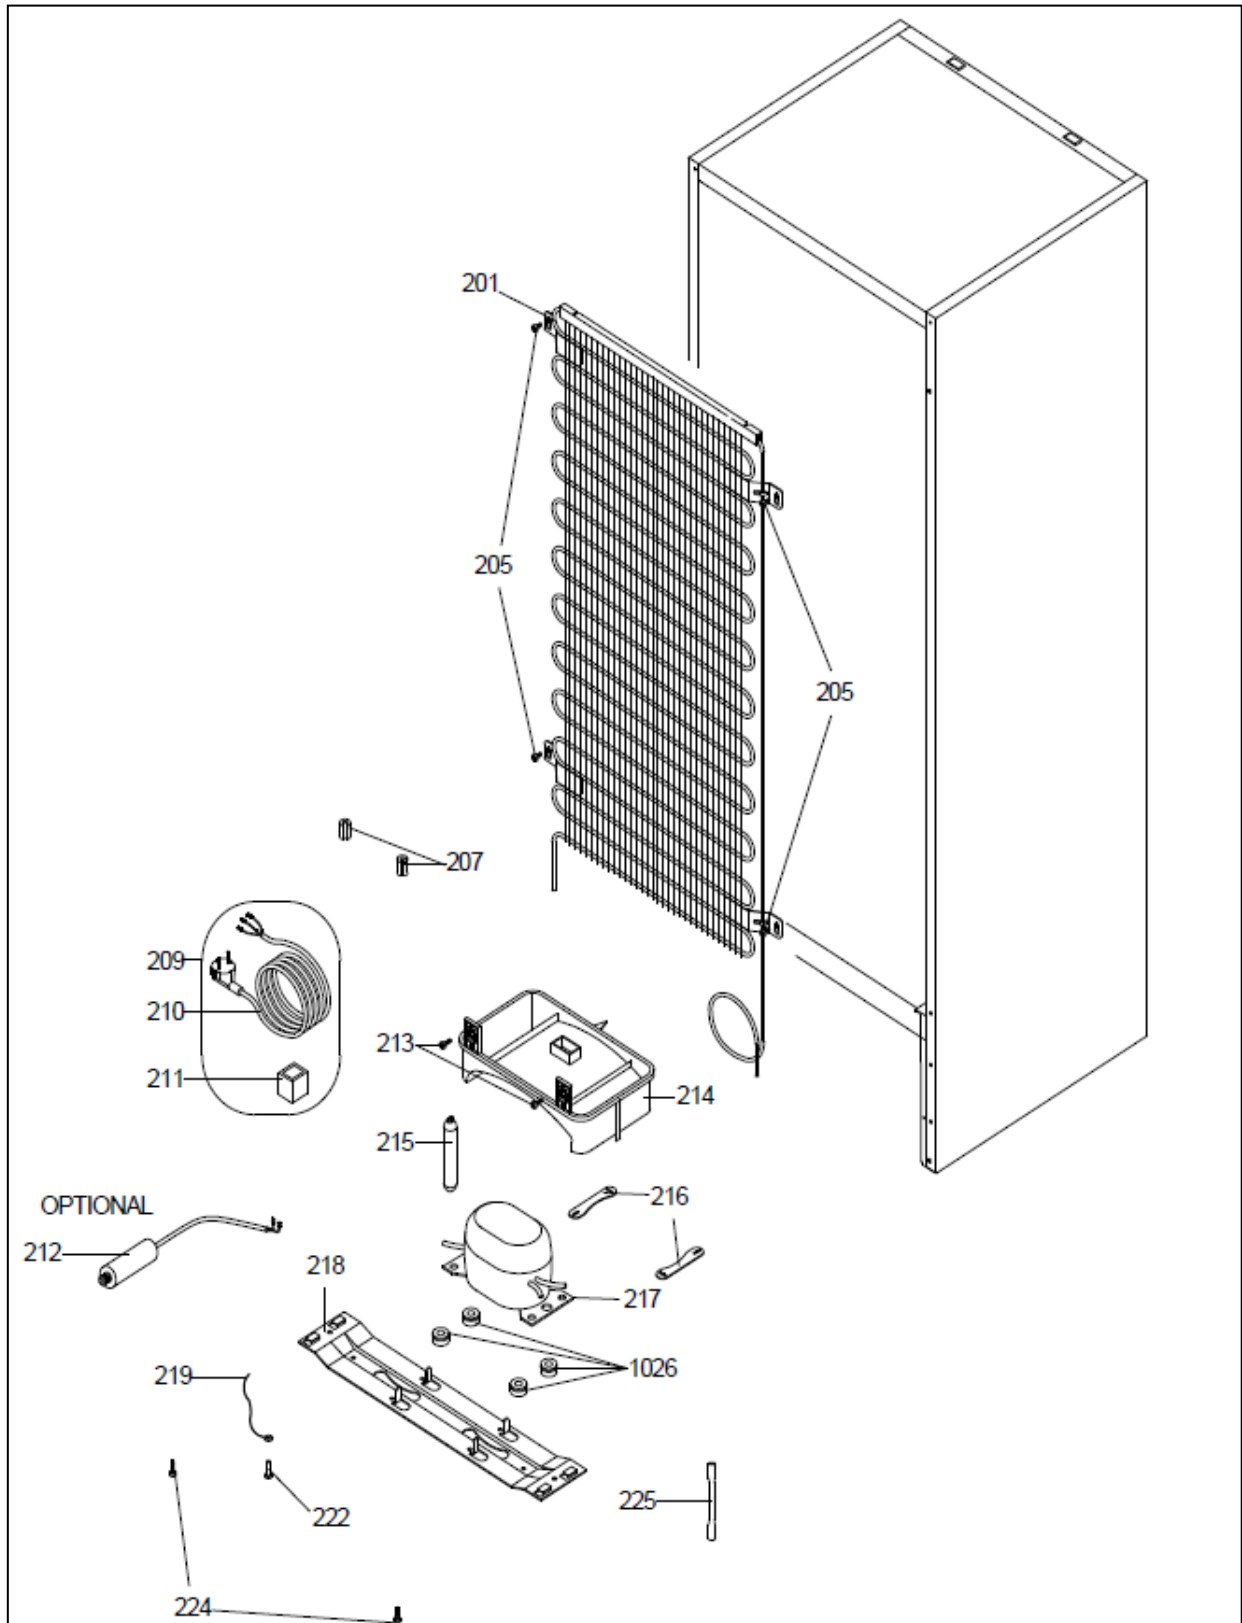

RI5501

Caple 50/50 Integrated Fridge Freezer

Technical Manual

RI5501

Caple 50/50 Integrated Fridge Freezer

RI5501

Caple 50/50 Integrated Fridge Freezer

RI5501

Caple 50/50 Integrated Fridge Freezer

RI5501

Caple 50/50 Integrated Fridge Freezer

RI5501

Caple 50/50 Integrated Fridge Freezer

Item	Part Number	Description
2	37028246	BOTTOM/TOP HINGE SS/1400 BUILT HEX PIN
7	37032597	SCREW TT M5*16 YSB-F
7	37032597	SCREW TT M5*16 YSB-F
11	42032779	MIDDLE HINGE SREW CAP(SMALL)NEW(S.W.)
12	42032778	MIDDLE HINGE SREW CAP(BIG)S.W.(NEW)
13	32031240	LAMP SWITCH/2 POLE/WHT/G-A
14	42124318	TUNNEL DRAIN PLUG S.W. RV1
17	42133750	ICE SCRAPER NEW
18	42178383	ICE TRAY/170
22	32028706	LED BULB/E14/6500K (N)
23	30007907	LAMP HOLDER E-14
27	32019371	TERMOSTAT(FOSHAN KDF29N1)
28	42201464	LAMP COVER/319
29	42199697	THERMOSTAT KNOB/319(S.W.-432\$)SHORT RV2
37	47014890	R COMPARTMENT GLASS SHELF/2751
38A	42153785	R.GLASS SHELF PRF/3951(EXT)WH 442.5
38B	42147146	R.GLASS SHELF BACK TRIM/319(S.W)
39	47014813	CRISPER GLASS SHELF/2751 (SLIDER)
41	42157049	R.CRISPER GR./319 TRANS-GRAY
46	30015994	ROCKER SWITCH/2 POLE/WHT
47	32000575	ROCKER SWITCH COVER
92	42157053	FREEZER TOP BASKET GR/318 (TRANS-GRAY)
95	42157126	F EVAP TRIM/318(INJ)S.W.
96	37029031	F EVAPORATOR ASSY/2750 ANK(WOT)
112	42250829	LAMP.THERM.BOX/319 RV2
115	42211521	THERMOSTAT ASSY.BRACKET RV4
117	42031901	F COVER SUPPORT R/390(S.W.)
120	42031903	F COVER SUPPORT L/390(S.W.)(S.W.)
151	42004499	BUSHING/1400 ANK
151	42004499	BUSHING/1400 ANK
153	20912661	F DOOR ASSY/2751 ANK S-W.CAP(S.W)
155	20912651	R DOOR ASSY/2751 ANK S-W.CAP(S.W)
159	42163485	EGG HOLDER (TRANS.-NAT) RV1
175	42157043	CHEESE BUTTER SHELF/319ERA(TRANS GRAY)
177	42157042	BOTTLE SHELF/319 ERA TRAN-GRAY
201	37028804	CONDENSER 54CM/24 PASS/4,00*0,5MM
205	35009792	SCREW ST 4.8*13 YSB-T-C
206	42009471	CABLE HOLDER(AVANTÄ°)WHITE - N-6B
207	42155463	RUBBER CONDANSER MUTUAL ANTIVIBRASYON