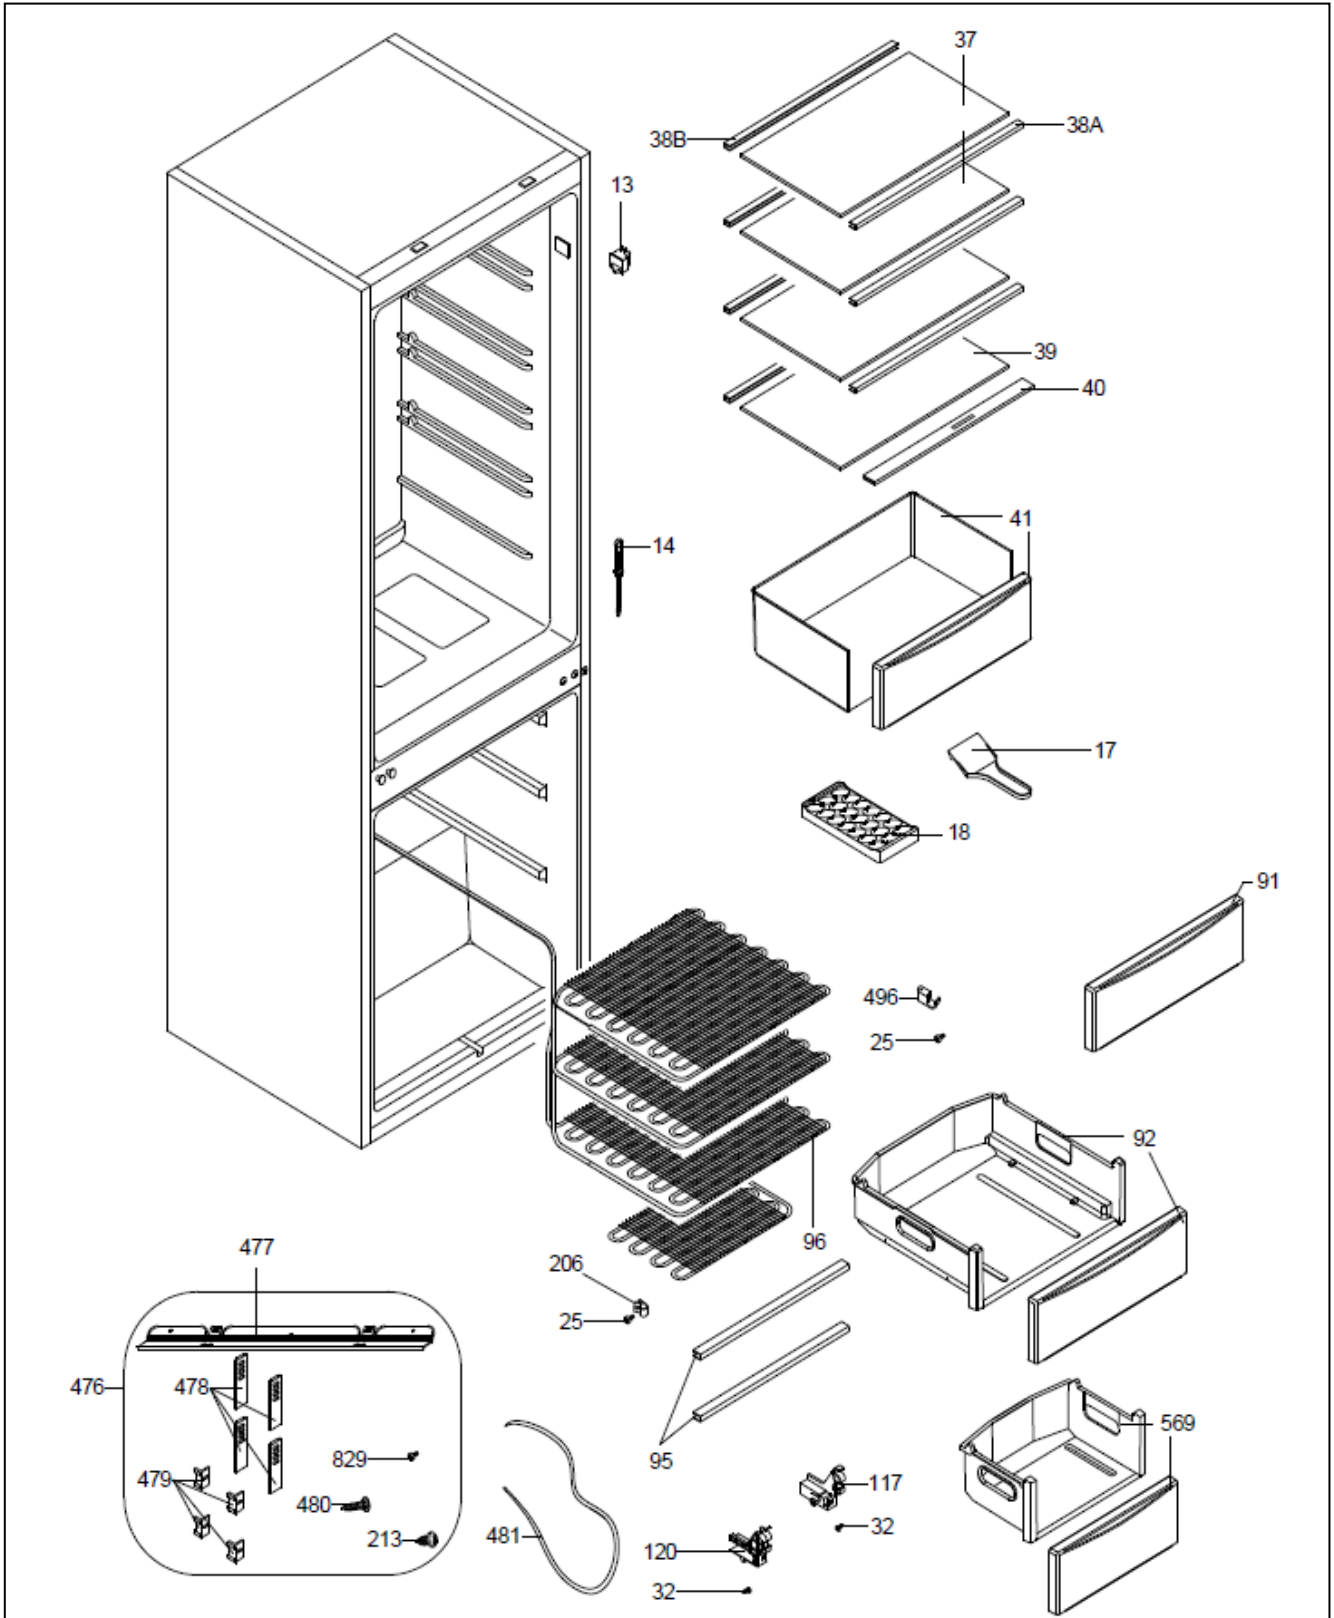

RI5501

Caple 50/50 Integrated Fridge Freezer

Technical Manual

RI5501

Caple 50/50 Integrated Fridge Freezer

RI5501

Caple 50/50 Integrated Fridge Freezer

RI5501

Caple 50/50 Integrated Fridge Freezer

RI5501

Caple 50/50 Integrated Fridge Freezer

RI5501

Caple 50/50 Integrated Fridge Freezer

Item	Part Number	Description
2	37028246	BOTTOM/TOP HINGE SS/1400 BUILT HEX PIN
7	37032597	SCREW TT M5*16 YSB-F
7	37032597	SCREW TT M5*16 YSB-F
11	42032779	MIDDLE HINGE SREW CAP(SMALL)NEW(S.W.)
12	42032778	MIDDLE HINGE SREW CAP(BIG)S.W.(NEW)
13	32031240	LAMP SWITCH/2 POLE/WHT/G-A
14	42124318	TUNNEL DRAIN PLUG S.W. RV1
17	42133750	ICE SCRAPER NEW
18	42178383	ICE TRAY/170
22	32028706	LED BULB/E14/6500K (N)
23	30007907	LAMP HOLDER E-14
27	32019371	TERMOSTAT(FOSHAN KDF29N1)
28	42201464	LAMP COVER/319
29	42199697	THERMOSTAT KNOB/319(S.W.-432\$)SHORT RV2
37	47014890	R COMPARTMENT GLASS SHELF/2751
38A	42153785	R.GLASS SHELF PRF/3951(EXT)WH 442.5
38B	42147146	R.GLASS SHELF BACK TRIM/319(S.W)
39	47014813	CRISPER GLASS SHELF/2751 (SLIDER)
41	42157049	R.CRISPER GR./319 TRANS-GRAY
46	30015994	ROCKER SWITCH/2 POLE/WHT
47	32000575	ROCKER SWITCH COVER
92	42157053	FREEZER TOP BASKET GR/318 (TRANS-GRAY)
95	42157126	F EVAP TRIM/318(INJ)S.W.
96	37029031	F EVAPORATOR ASSY/2750 ANK(WOT)
112	42250829	LAMP.THERM.BOX/319 RV2
115	42211521	THERMOSTAT ASSY.BRACKET RV4
117	42031901	F COVER SUPPORT R/390(S.W.)
120	42031903	F COVER SUPPORT L/390(S.W.)(S.W.)
151	42004499	BUSHING/1400 ANK
151	42004499	BUSHING/1400 ANK
153	20912661	F DOOR ASSY/2751 ANK S-W.CAP(S.W)
155	20912651	R DOOR ASSY/2751 ANK S-W.CAP(S.W)
159	42163485	EGG HOLDER (TRANS.-NAT) RV1
175	42157043	CHEESE BUTTER SHELF/319ERA(TRANS GRAY)
177	42157042	BOTTLE SHELF/319 ERA TRAN-GRAY
201	37028804	CONDENSER 54CM/24 PASS/4,00*0,5MM
205	35009792	SCREW ST 4.8*13 YSB-T-C
206	42009471	CABLE HOLDER(AVANTÄ°)WHITE - N-6B
207	42155463	RUBBER CONDANSER MUTUAL ANTIVIBRASYON