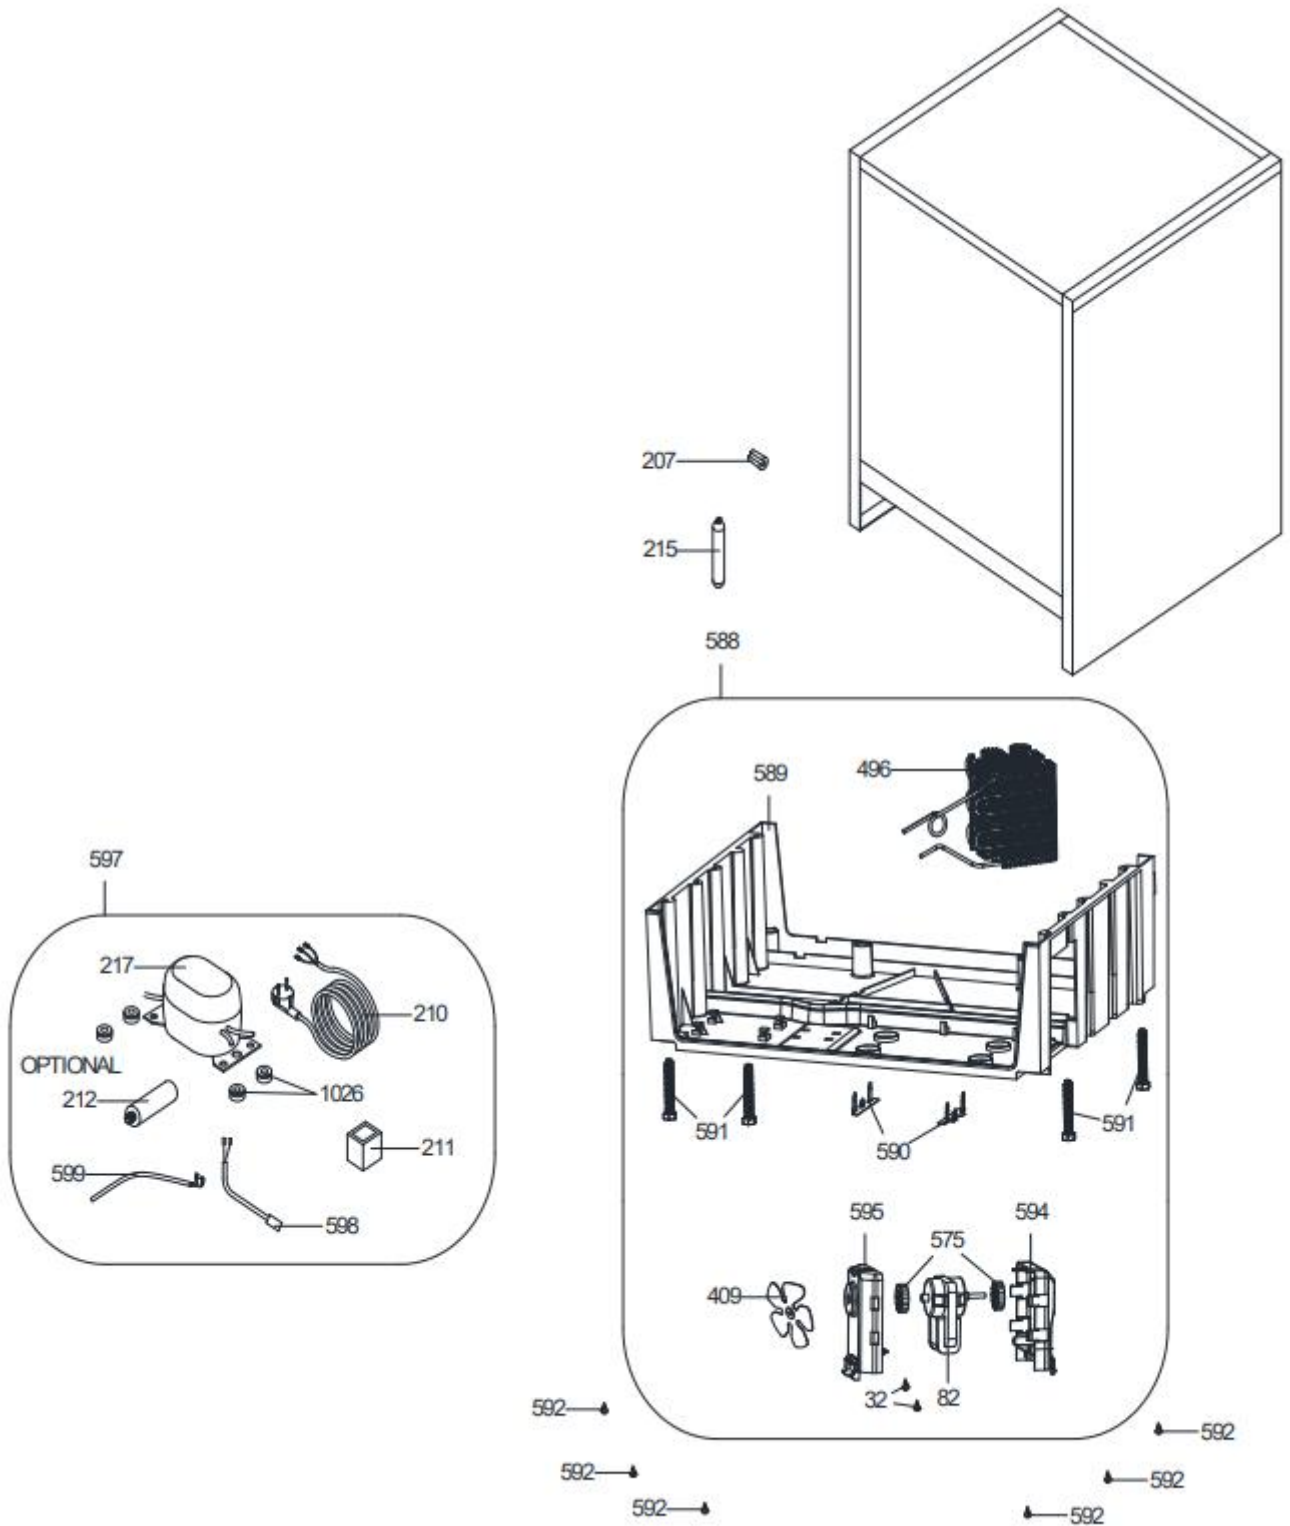

RBR8

Caple Built Under Larder Fridge with Ice Box

Technical Manual

RBR8

Caple Built Under Larder Fridge with Ice Box

RBR8

Caple Built Under Larder Fridge with Ice Box

RBR8

Caple Built Under Larder Fridge with Ice Box

RBR8

Caple Built Under Larder Fridge with Ice Box

Item	Part Number	Description
11	42032779	MIDDLE HINGE SREW CAP(SMALL)NEW(S.W.)
12	42032778	MIDDLE HINGE SREW CAP(BIG)S.W.(NEW)
13	32031240	LAMBA SWITCH/2 POLE/BYZ/A
14	42283234	TUNNEL DRAIN PLUG RCYPP
18	42310075	ICE TRAY COMMON SMALL
21	32055032	TH.B.GR/110/\$/AC(N)/1600E/BD86/MNFT
22	32053501	LED AC/2835*6/220V/BDL12(N)G/E
26	42230107	*THERM.BOX NEW/110 BD06
27	32054910	MB/BDA86/1600/E/R6/V7_8-23888641
28	42222965	LAMP COVER 140/BD86
30	35000730	THERMOSTAT KNOB SPRING
31	42310663	THER BOX SCREW CAP/140 NEW
37	47014406	R GLASS SHELF/1600
38	42157515	R.GLASS SHELF PRF/1600(EXT)WH 501
38C	42133761	GLASS SHELF REAR CORNER TRIM 4MM RIGHT
38D	42133765	GLASS SHELF REAR CORNER TRIM 4MM LEFT
41	42047903	CRISPER/1700 ANK(TRANSPARENT
69	42033673	THERMOSTAT BOX CAP(S.W)
70	37035782	SCREW KA 40*14 YSB-C-A3K
82	32032757	BOTTOM CABINET FAN HK 4,5W 1850RPM
137	42335635	FREEZER.DOOR GR/1600
138	42139422	FREEZER COVER GASKET 1600 TYP B ILPEA
140	52076297	F DOOR PAD/1600
142	42032021	F DOOR HANDLE GR/340 SRGF(S.W.)
146	35005861	F DOOR SPRING/340(U)
147	42004533	HINGE,F DOOR/1400 ANK
149	42194496	F DOOR HOLDER/340(S.W)
155	22112349	DOOR ASSY/1700 BI DOD-CAP-NEW(S.W.)
159	42163485	EGG HOLDER (TRANS.-NAT) RV1
172	35000711	SCREW KA 35*12 YSB-C
175	42178611	C/B SH GR/340FW-ARC(GRY)HOT CAPLE242 SRG
175	42131179	CHEESE/BUT.SHELF/340FW-ARC(TRANS-WH)RV1
175	42152099	CHEESE/BUT.SH/340FW-ARC(TR-GRA)CAPLE SRG
177	42178634	BOTTLE SHELF GR/345FW(GRY)HOT
177	42078508	BOTTLE SHELF/345FW ARC(TRANS-WHGRAY)
205	35009792	SCREW ST 4.8*13 YSB-T-C
207	42155463	RUBBER CONDENSER ANTIVIBRATION
210	32007439	POW.CRD/2.5M/UK
211	32047319	OVER L.GR.MH1090Y-NM/DRB16K61A7/QPE2C15