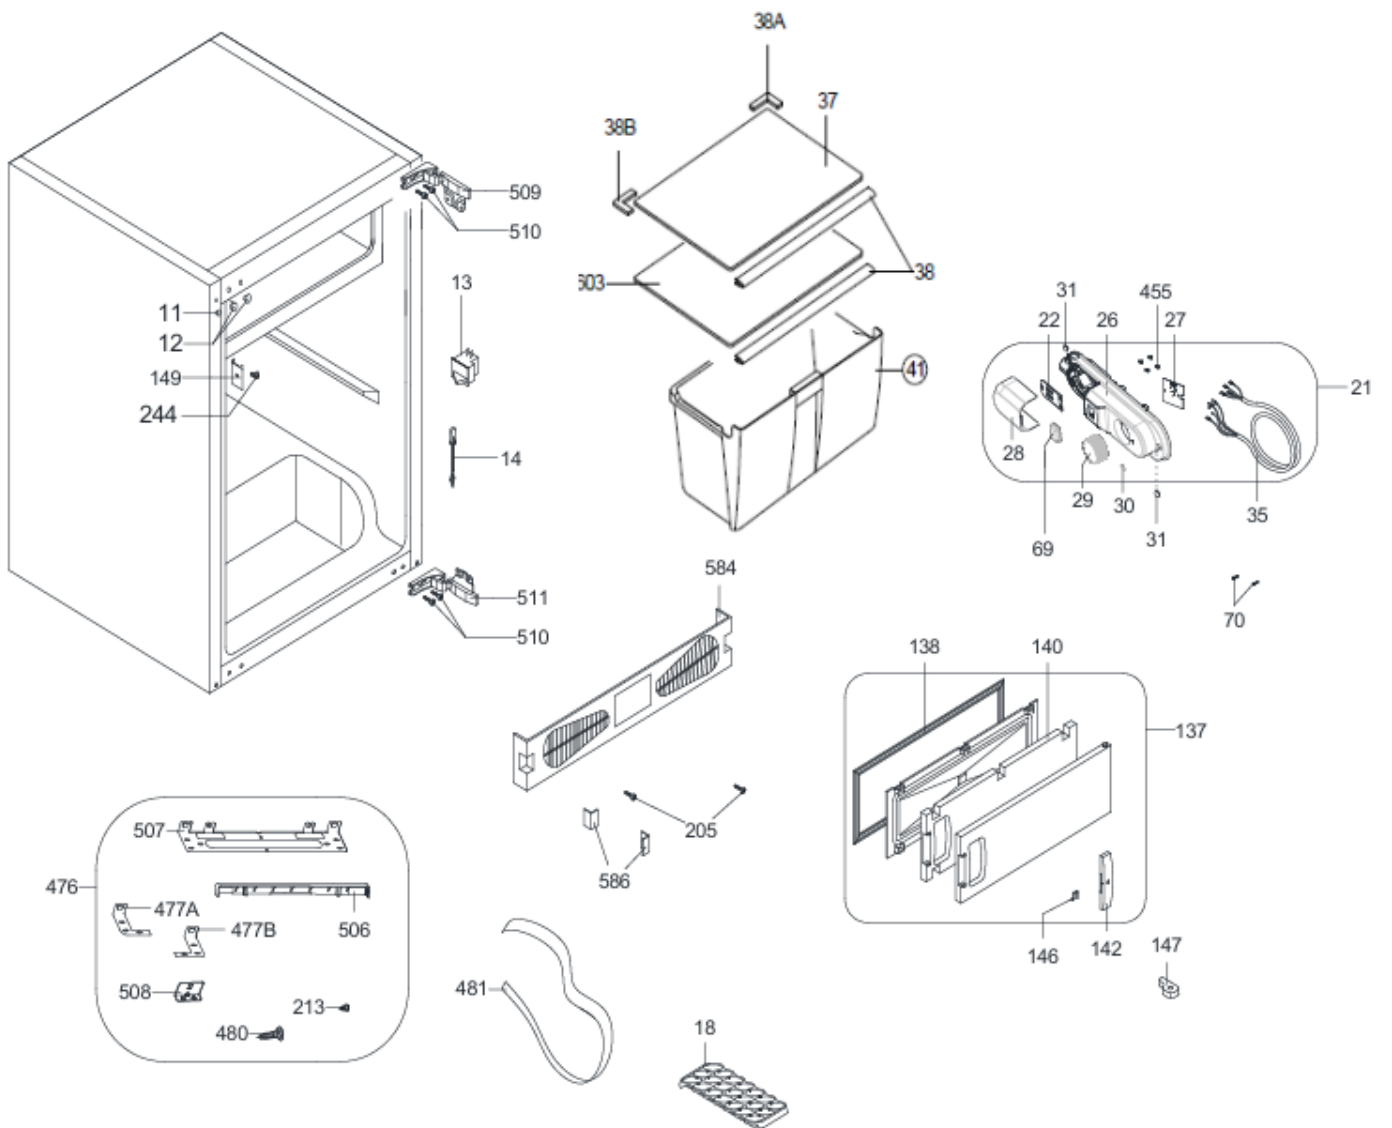

RBR8

Caple Built Under Larder Fridge with Ice Box

Technical Manual

RBR8

Caple Built Under Larder Fridge with Ice Box

RBR8

Caple Built Under Larder Fridge with Ice Box

RBR8

Caple Built Under Larder Fridge with Ice Box

RBR8

Caple Built Under Larder Fridge with Ice Box

Item	Part Number	Description
11	42032779	MIDDLE HINGE SREW CAP(SMALL)NEW(S.W.)
12	42032778	MIDDLE HINGE SREW CAP(BIG)S.W.(NEW)
13	32031240	LAMBA SWITCH/2 POLE/BYZ/A
14	42283234	TUNNEL DRAIN PLUG RCYPP
18	42310075	ICE TRAY COMMON SMALL
21	32055032	TH.B.GR/110/\$/AC(N)/1600E/BD86/MNFT
22	32053501	LED AC/2835*6/220V/BDL12(N)G/E
26	42230107	*THERM.BOX NEW/110 BD06
27	32054910	MB/BDA86/1600/E/R6/V7_8-23888641
28	42222965	LAMP COVER 140/BD86
30	35000730	THERMOSTAT KNOB SPRING
31	42310663	THER BOX SCREW CAP/140 NEW
37	47014406	R GLASS SHELF/1600
38	42157515	R.GLASS SHELF PRF/1600(EXT)WH 501
38C	42133761	GLASS SHELF REAR CORNER TRIM 4MM RIGHT
38D	42133765	GLASS SHELF REAR CORNER TRIM 4MM LEFT
41	42047903	CRISPER/1700 ANK(TRANSPARENT
69	42033673	THERMOSTAT BOX CAP(S.W)
70	37035782	SCREW KA 40*14 YSB-C-A3K
82	32032757	BOTTOM CABINET FAN HK 4,5W 1850RPM
137	42335635	FREEZER.DOOR GR/1600
138	42139422	FREEZER COVER GASKET 1600 TYP B ILPEA
140	52076297	F DOOR PAD/1600
142	42032021	F DOOR HANDLE GR/340 SRGF(S.W.)
146	35005861	F DOOR SPRING/340(U)
147	42004533	HINGE,F DOOR/1400 ANK
149	42194496	F DOOR HOLDER/340(S.W)
155	22112349	DOOR ASSY/1700 BI DOD-CAP-NEW(S.W.)
159	42163485	EGG HOLDER (TRANS.-NAT) RV1
172	35000711	SCREW KA 35*12 YSB-C
175	42178611	C/B SH GR/340FW-ARC(GRY)HOT CAPLE242 SRG
175	42131179	CHEESE/BUT.SHELF/340FW-ARC(TRANS-WH)RV1
175	42152099	CHEESE/BUT.SH/340FW-ARC(TR-GRA)CAPLE SRG
177	42178634	BOTTLE SHELF GR/345FW(GRY)HOT
177	42078508	BOTTLE SHELF/345FW ARC(TRANS-WHGRAY)
205	35009792	SCREW ST 4.8*13 YSB-T-C
207	42155463	RUBBER CONDENSER ANTIVIBRATION
210	32007439	POW.CRD/2.5M/UK
211	32047319	OVER L.GR.MH1090Y-NM/DRB16K61A7/QPE2C15