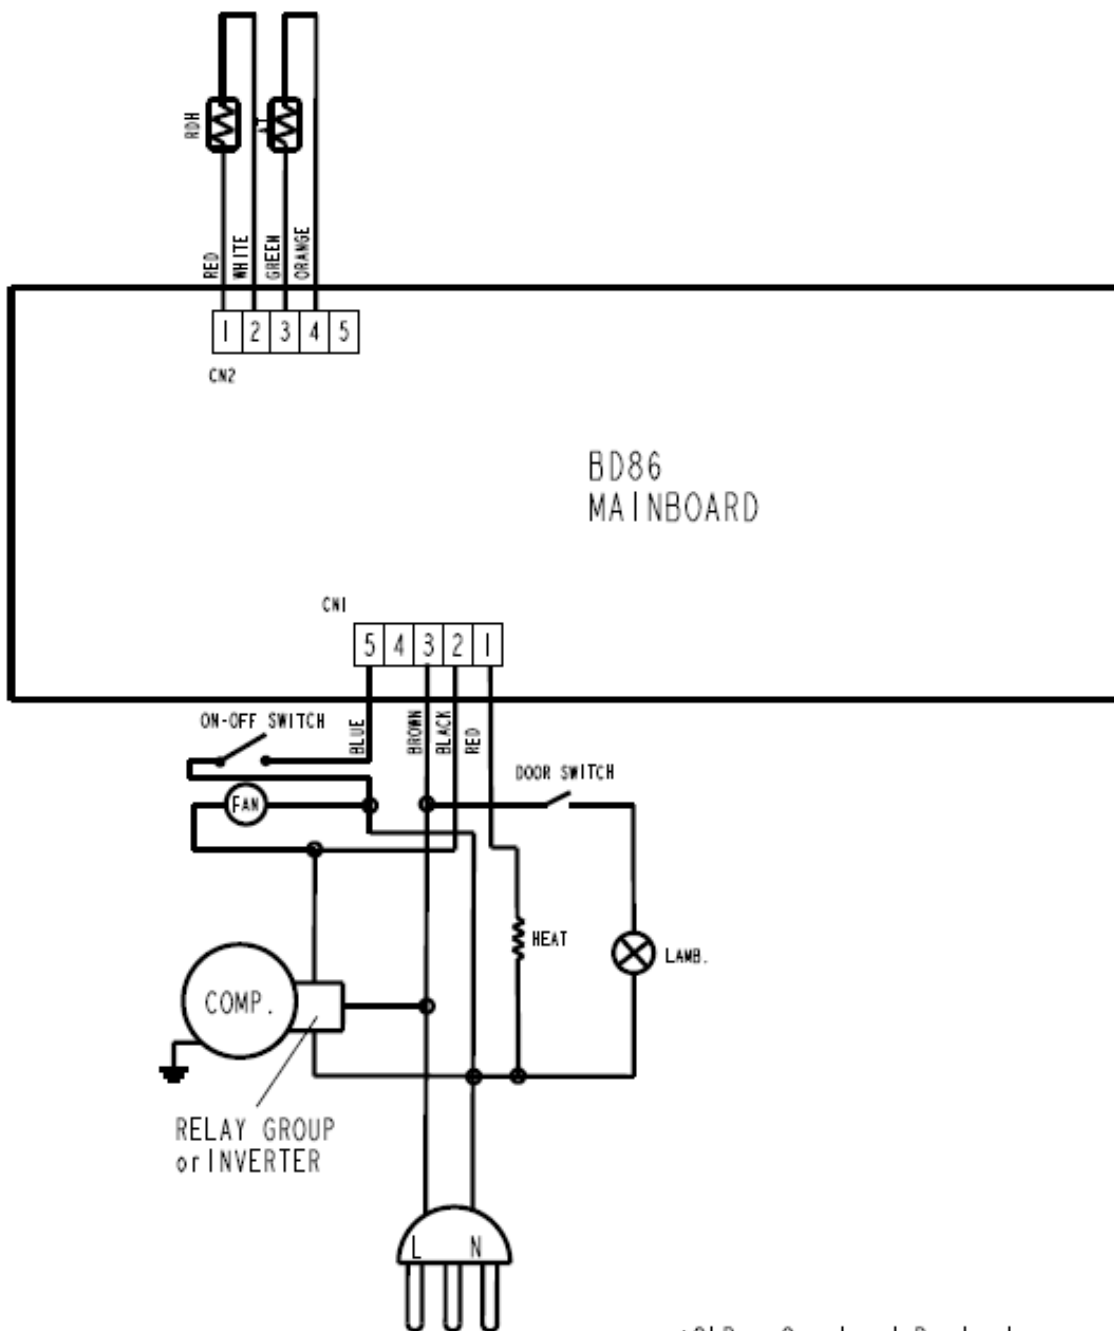

RBR8

Caple Built Under Larder Fridge with Ice Box

Item	Part Number	Description
	32054849	CAP.SUP.CAB/MH1090NM/VZ/P/2uFMET/2,5M/UK
	42160992	DOOR SHELF EXT TRIM/345ARC(AM83112FOIL)
	42160992	DOOR SHELF EXT TRIM/345ARC(AM83112FOIL)
	37009265	SCREW M YSB 5x16 C ST TT,O
	37039361	FURNITURE FIXING SM RIGHT BU
	37039362	FURNITURE FIXING SM LEFT BU

RBR8 Wiring Diagram

*OLP : OverLoad Protector
 *PTC : Positive Temperature Coefficient