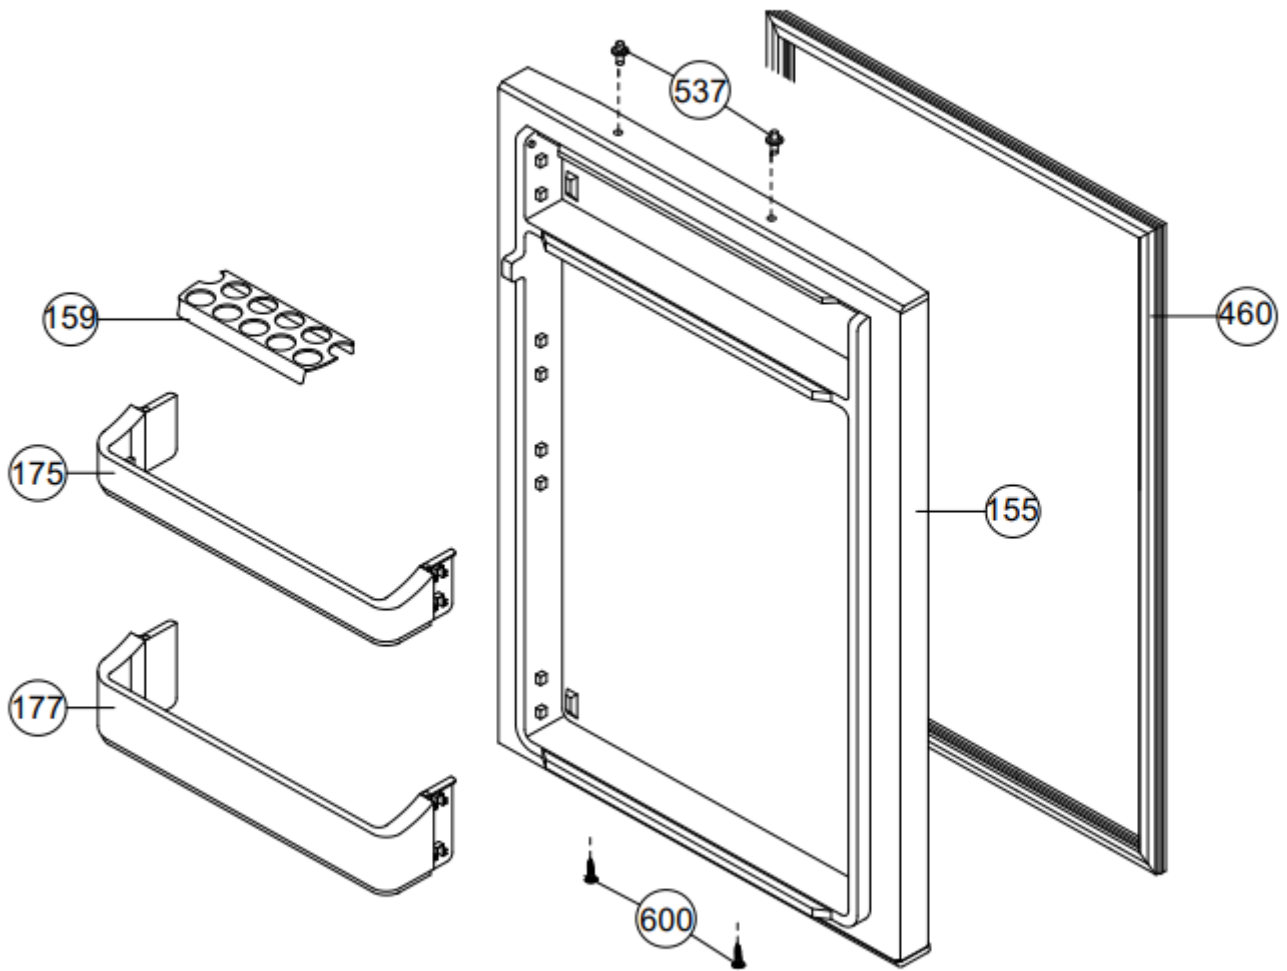

RBR8

Caple Built Under Larder Fridge with Ice Box

Technical Manual

RBR8

Caple Built Under Larder Fridge with Ice Box

RBR8

Caple Built Under Larder Fridge with Ice Box

RBR8

Caple Built Under Larder Fridge with Ice Box

RBR8

Caple Built Under Larder Fridge with Ice Box

Item	Part Number	Description
11	42032779	MIDDLE HINGE SREW CAP(SMALL)NEW(S.W.)
12	42032778	MIDDLE HINGE SREW CAP(BIG)S.W.(NEW)
13	32031240	LAMBA SWITCH/2 POLE/BYZ/A
14	42283234	TUNNEL DRAIN PLUG RCYPP
18	42310075	ICE TRAY COMMON SMALL
21	32055032	TH.B.GR/110/\$/AC(N)/1600E/BD86/MNFT
22	32053501	LED AC/2835*6/220V/BDL12(N)G/E
26	42230107	*THERM.BOX NEW/110 BD06
27	32054910	MB/BDA86/1600/E/R6/V7_8-23888641
28	42222965	LAMP COVER 140/BD86
30	35000730	THERMOSTAT KNOB SPRING
31	42310663	THER BOX SCREW CAP/140 NEW
37	47014406	R GLASS SHELF/1600
38	42157515	R.GLASS SHELF PRF/1600(EXT)WH 501
38C	42133761	GLASS SHELF REAR CORNER TRIM 4MM RIGHT
38D	42133765	GLASS SHELF REAR CORNER TRIM 4MM LEFT
41	42047903	CRISPER/1700 ANK(TRANSPARENT
69	42033673	THERMOSTAT BOX CAP(S.W)
70	37035782	SCREW KA 40*14 YSB-C-A3K
82	32032757	BOTTOM CABINET FAN HK 4,5W 1850RPM
137	42335635	FREEZER.DOOR GR/1600
138	42139422	FREEZER COVER GASKET 1600 TYP B ILPEA
140	52076297	F DOOR PAD/1600
142	42032021	F DOOR HANDLE GR/340 SRGF(S.W.)
146	35005861	F DOOR SPRING/340(U)
147	42004533	HINGE,F DOOR/1400 ANK
149	42194496	F DOOR HOLDER/340(S.W)
155	22112349	DOOR ASSY/1700 BI DOD-CAP-NEW(S.W.)
159	42163485	EGG HOLDER (TRANS.-NAT) RV1
172	35000711	SCREW KA 35*12 YSB-C
175	42178611	C/B SH GR/340FW-ARC(GRY)HOT CAPLE242 SRG
175	42131179	CHEESE/BUT.SHELF/340FW-ARC(TRANS-WH)RV1
175	42152099	CHEESE/BUT.SH/340FW-ARC(TR-GRA)CAPLE SRG
177	42178634	BOTTLE SHELF GR/345FW(GRY)HOT
177	42078508	BOTTLE SHELF/345FW ARC(TRANS-WHGRAY)
205	35009792	SCREW ST 4.8*13 YSB-T-C
207	42155463	RUBBER CONDENSER ANTIVIBRATION
210	32007439	POW.CRD/2.5M/UK
211	32047319	OVER L.GR.MH1090Y-NM/DRB16K61A7/QPE2C15