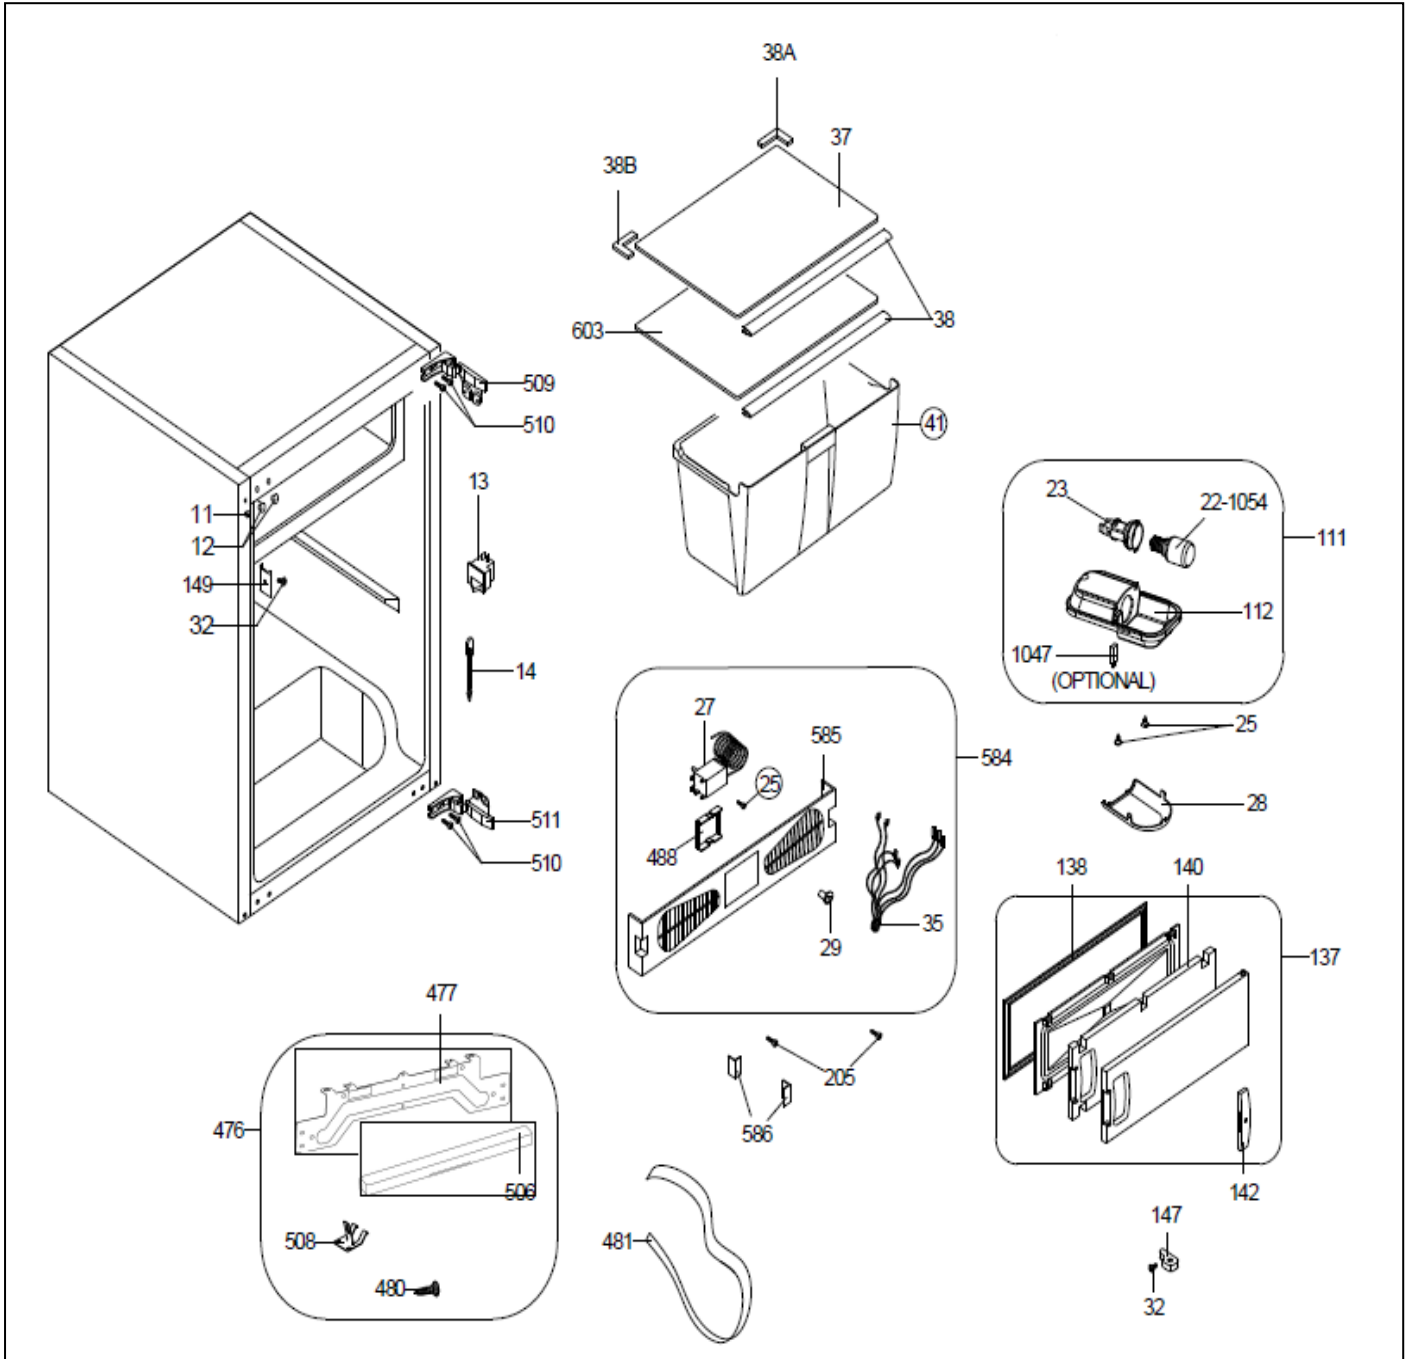

RBR7

Caple Built Under Fridge c/w Ice Box

Technical Manual

RBR7

Caple Built Under Fridge c/w Ice Box

RBR7

Caple Built Under Fridge c/w Ice Box

RBR7

Caple Built Under Fridge c/w Ice Box

RBR7

Caple Built Under Fridge c/w Ice Box

Item	Part Number	Description
7	37032597	SCREW TT M5*16 YSB-F
11	42032779	MIDDLE HINGE SREW CAP(SMALL)NEW(S.W.)
12	42032778	MIDDLE HINGE SREW CAP(BIG)S.W.(NEW)
13	32031240	LAMP SWITCH/2 POLE/WHT/G-A
14	42124318	TUNNEL DRAIN PLUG S.W. RV1
18	42178383	ICE TRAY/170
22	32028706	LED BULB/E14/6500K (N)
23	30007907	LAMP HOLDER E-14
27	32015318	TERMOSTAT(FOSHAN KDF25X-E)PLS
28	42149929	LAMP COVER/1700(NAT)RV1PP
29	42033628	THERMOSTAT KNOB-SHORT(DIA:18)S.W.
35	32008466	WIRING HARNESS/THERMOSTAT/1700
37	47014406	R GLASS SHELF/1600
38	42157515	R.GLASS SHELF PRF/1600(EXT)WH 501
38C	42133761	GLASS SHELF REAR CORNER TRIM 4MM RIGHT
38D	42133765	GLASS SHELF REAR CORNER TRIM 4MM LEFT
41	42047903	CRISPER/1700 ANK(TRANSPARENT
46	30015994	ROCKER SWITCH/2 POLE/WHT
47	32000575	ROCKER SWITCH COVER
111	32029914	LAMP BOX GR/1600(S.W) LDA (W COVER)
112	42137815	LAMP BOX/1600(S.W) PP30TALK
137	42143600	F DOOR GR/1600 ANK 424C-SRGF(4*) ILP SW
140	52076297	F DOOR PAD/1600
142	42032021	F DOOR HANDLE GR/340 SRGF(S.W.)
146	35005861	F DOOR SPRING/340(U)
147	42004533	HINGE,F DOOR/1400 ANK
155	22112349	DOOR ASSY/1700 BI DOD-CAP-NEW(S.W.)
159	42163485	EGG HOLDER (TRANS.-NAT) RV1
175	42178611	C/B SH GR/340FW-ARC(GRY)HOT CAPLE242 SRG
177	42178634	BOTTLE SHELF GR/345FW(GRY)HOT
177	42078508	BOTTLE SHELF/345FW ARC(TRANS-WHGRAY)
205	35009792	SCREW ST 4.8*13 YSB-T-C
207	42155463	RUBBER CONDANSER MUTUAL ANTIVIBRASYON
209	32043783	SUP.CAB.GR.AZ100CY1/VZ/PG/2,5MF/2,5M/UK
210	32007439	POW.CRD/2.5M/UK
211	32038165	OVER L.GR.AZ100CY1B/ZHB35-105P15C
211B	42185442	COMP.COVER/DONPER/L1B
212	32010691	CAPACITOR 2.5uF/B-S3/6.3
215	37030927	DRYER(XH6,0.40MM,7.5GR I.C.=2,1)SINGLE