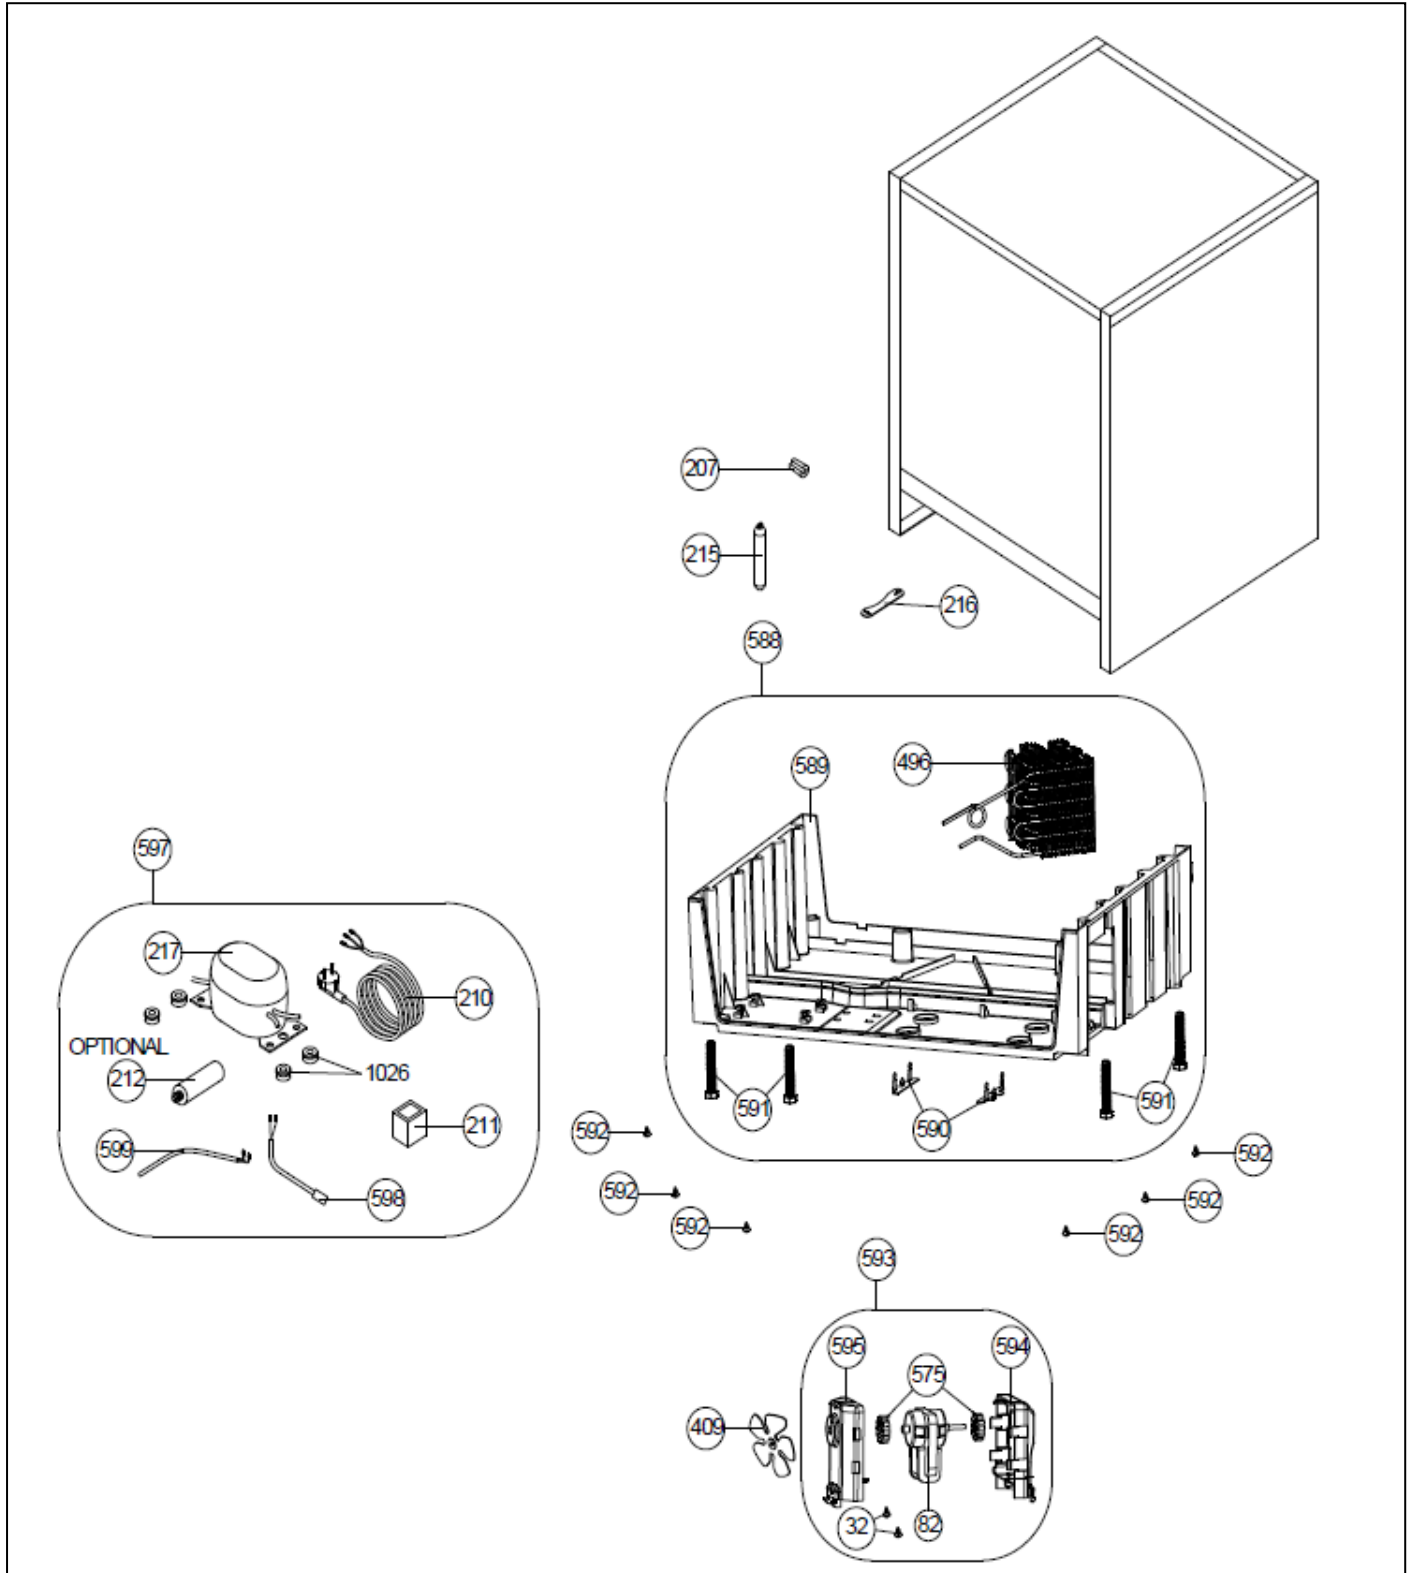

RBR7

Caple Built Under Fridge c/w Ice Box

Technical Manual

RBR7

Caple Built Under Fridge c/w Ice Box

RBR7

Caple Built Under Fridge c/w Ice Box

RBR7

Caple Built Under Fridge c/w Ice Box

RBR7

Caple Built Under Fridge c/w Ice Box

Item	Part Number	Description
7	37032597	SCREW TT M5*16 YSB-F
11	42032779	MIDDLE HINGE SREW CAP(SMALL)NEW(S.W.)
12	42032778	MIDDLE HINGE SREW CAP(BIG)S.W.(NEW)
13	32031240	LAMP SWITCH/2 POLE/WHT/G-A
14	42124318	TUNNEL DRAIN PLUG S.W. RV1
18	42178383	ICE TRAY/170
22	32028706	LED BULB/E14/6500K (N)
23	30007907	LAMP HOLDER E-14
27	32015318	TERMOSTAT(FOSHAN KDF25X-E)PLS
28	42149929	LAMP COVER/1700(NAT)RV1PP
29	42033628	THERMOSTAT KNOB-SHORT(DIA:18)S.W.
35	32008466	WIRING HARNESS/THERMOSTAT/1700
37	47014406	R GLASS SHELF/1600
38	42157515	R.GLASS SHELF PRF/1600(EXT)WH 501
38C	42133761	GLASS SHELF REAR CORNER TRIM 4MM RIGHT
38D	42133765	GLASS SHELF REAR CORNER TRIM 4MM LEFT
41	42047903	CRISPER/1700 ANK(TRANSPARENT
46	30015994	ROCKER SWITCH/2 POLE/WHT
47	32000575	ROCKER SWITCH COVER
111	32029914	LAMP BOX GR/1600(S.W) LDA (W COVER)
112	42137815	LAMP BOX/1600(S.W) PP30TALK
137	42143600	F DOOR GR/1600 ANK 424C-SRGF(4*) ILP SW
140	52076297	F DOOR PAD/1600
142	42032021	F DOOR HANDLE GR/340 SRGF(S.W.)
146	35005861	F DOOR SPRING/340(U)
147	42004533	HINGE,F DOOR/1400 ANK
155	22112349	DOOR ASSY/1700 BI DOD-CAP-NEW(S.W.)
159	42163485	EGG HOLDER (TRANS.-NAT) RV1
175	42178611	C/B SH GR/340FW-ARC(GRY)HOT CAPLE242 SRG
177	42178634	BOTTLE SHELF GR/345FW(GRY)HOT
177	42078508	BOTTLE SHELF/345FW ARC(TRANS-WHGRAY)
205	35009792	SCREW ST 4.8*13 YSB-T-C
207	42155463	RUBBER CONDANSER MUTUAL ANTIVIBRASYON
209	32043783	SUP.CAB.GR.AZ100CY1/VZ/PG/2,5MF/2,5M/UK
210	32007439	POW.CRD/2.5M/UK
211	32038165	OVER L.GR.AZ100CY1B/ZHB35-105P15C
211B	42185442	COMP.COVER/DONPER/L1B
212	32010691	CAPACITOR 2.5uF/B-S3/6.3
215	37030927	DRYER(XH6,0.40MM,7.5GR I.C.=2,1)SINGLE