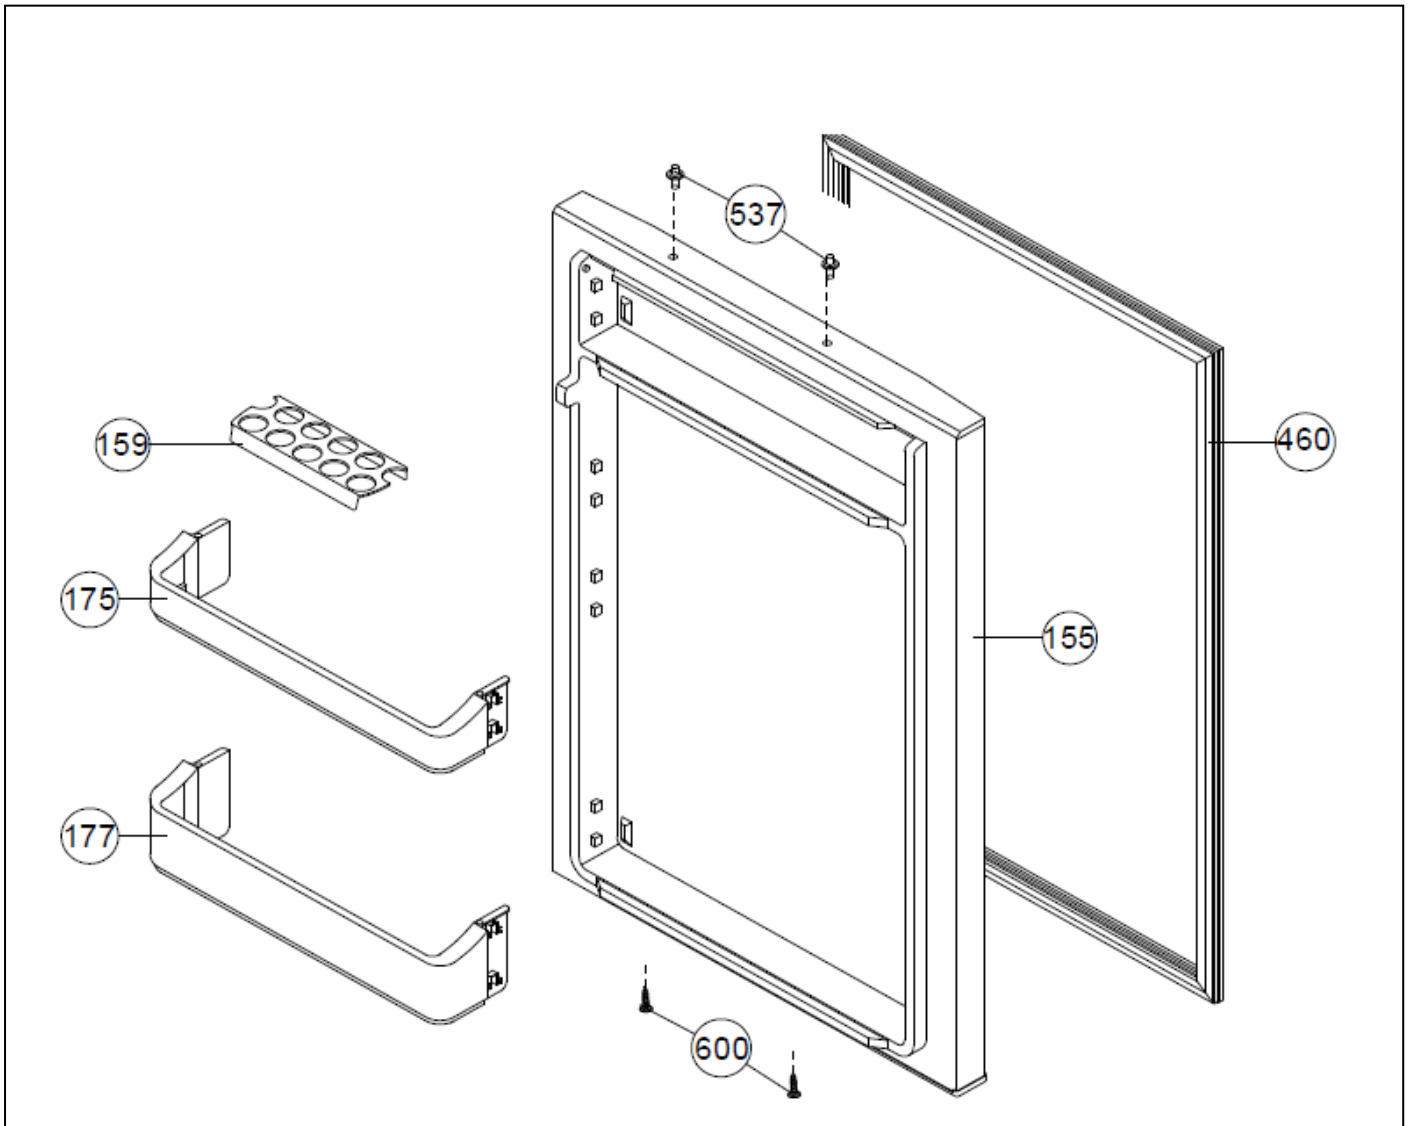

RBR7

Caple Built Under Fridge c/w Ice Box

Technical Manual

RBR7

Caple Built Under Fridge c/w Ice Box

RBR7

Caple Built Under Fridge c/w Ice Box

RBR7

Caple Built Under Fridge c/w Ice Box

RBR7

Caple Built Under Fridge c/w Ice Box

Item	Part Number	Description
7	37032597	SCREW TT M5*16 YSB-F
11	42032779	MIDDLE HINGE SREW CAP(SMALL)NEW(S.W.)
12	42032778	MIDDLE HINGE SREW CAP(BIG)S.W.(NEW)
13	32031240	LAMP SWITCH/2 POLE/WHT/G-A
14	42124318	TUNNEL DRAIN PLUG S.W. RV1
18	42178383	ICE TRAY/170
22	32028706	LED BULB/E14/6500K (N)
23	30007907	LAMP HOLDER E-14
27	32015318	TERMOSTAT(FOSHAN KDF25X-E)PLS
28	42149929	LAMP COVER/1700(NAT)RV1PP
29	42033628	THERMOSTAT KNOB-SHORT(DIA:18)S.W.
35	32008466	WIRING HARNESS/THERMOSTAT/1700
37	47014406	R GLASS SHELF/1600
38	42157515	R.GLASS SHELF PRF/1600(EXT)WH 501
38C	42133761	GLASS SHELF REAR CORNER TRIM 4MM RIGHT
38D	42133765	GLASS SHELF REAR CORNER TRIM 4MM LEFT
41	42047903	CRISPER/1700 ANK(TRANSPARENT
46	30015994	ROCKER SWITCH/2 POLE/WHT
47	32000575	ROCKER SWITCH COVER
111	32029914	LAMP BOX GR/1600(S.W) LDA (W COVER)
112	42137815	LAMP BOX/1600(S.W) PP30TALK
137	42143600	F DOOR GR/1600 ANK 424C-SRGF(4*) ILP SW
140	52076297	F DOOR PAD/1600
142	42032021	F DOOR HANDLE GR/340 SRGF(S.W.)
146	35005861	F DOOR SPRING/340(U)
147	42004533	HINGE,F DOOR/1400 ANK
155	22112349	DOOR ASSY/1700 BI DOD-CAP-NEW(S.W.)
159	42163485	EGG HOLDER (TRANS.-NAT) RV1
175	42178611	C/B SH GR/340FW-ARC(GRY)HOT CAPLE242 SRG
177	42178634	BOTTLE SHELF GR/345FW(GRY)HOT
177	42078508	BOTTLE SHELF/345FW ARC(TRANS-WHGRAY)
205	35009792	SCREW ST 4.8*13 YSB-T-C
207	42155463	RUBBER CONDANSER MUTUAL ANTIVIBRASYON
209	32043783	SUP.CAB.GR.AZ100CY1/VZ/PG/2,5MF/2,5M/UK
210	32007439	POW.CRD/2.5M/UK
211	32038165	OVER L.GR.AZ100CY1B/ZHB35-105P15C
211B	42185442	COMP.COVER/DONPER/L1B
212	32010691	CAPACITOR 2.5uF/B-S3/6.3
215	37030927	DRYER(XH6,0.40MM,7.5GR I.C.=2,1)SINGLE