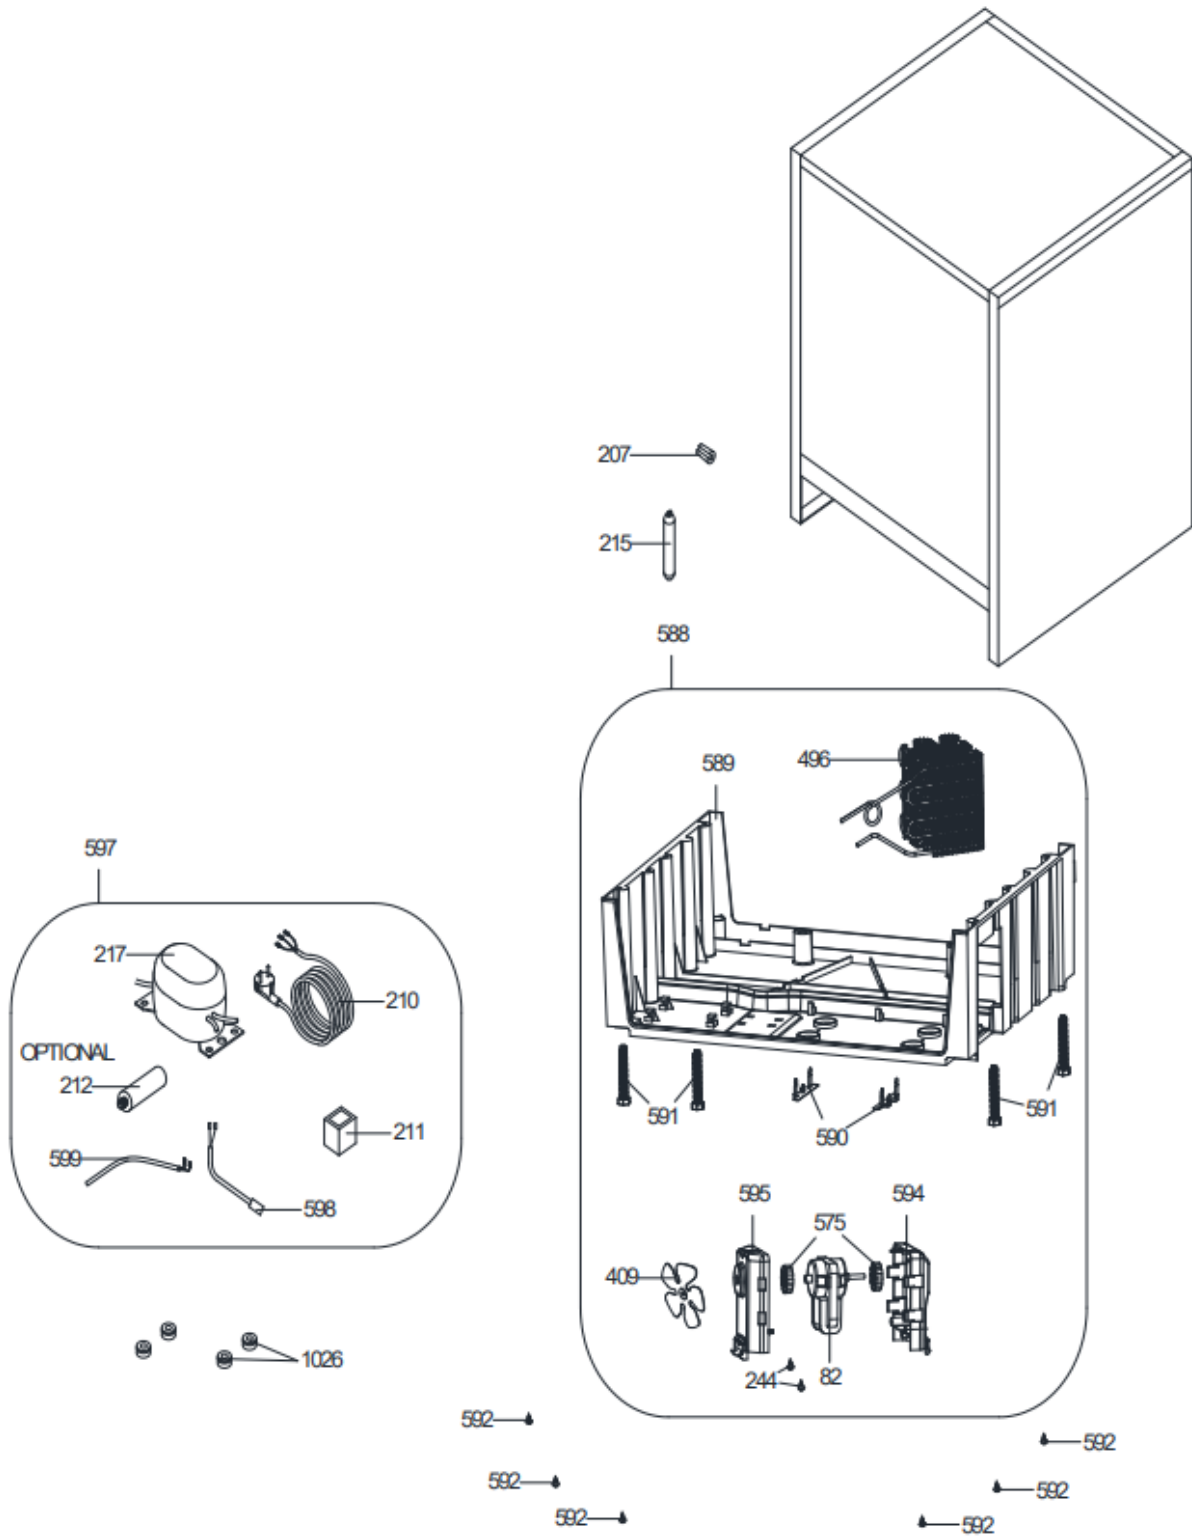

RBL6

Caple Built Under Larder Fridge

Technical Manual

RBL6

Caple Built Under Larder Fridge

RBL6

Caple Built Under Larder Fridge

RBL6

Caple Built Under Larder Fridge

RBL6

Caple Built Under Larder Fridge

Item	Part Number	Description
11	42032779	MIDDLE HINGE SREW CAP(SMALL)NEW(S.W.)
12	42032778	MIDDLE HINGE SREW CAP(BIG)S.W.(NEW)
13	32031240	LAMBA SWITCH/2 POLE/BYZ/A
14	42283234	TUNNEL DRAIN PLUG RCYPP
21	32049018	??TE.K.GR/110/\$/AC(N)/F4/MNFT
22	32051997	LED AC/2835*6/220V/BDL12(N)G
26	42230107	*THERM.BOX NEW/110 BD06
27	32015318	TERMOSTAT(FOSHAN KDF25X-E)PLS
28	42222965	LAMP COVER 140/BD86
29	42230108	THERM. KNOB 140/
30	35000730	THERMOSTAT KNOB SPRING
31	42310663	THER BOX SCREW CAP/140 NEW
35	32046083	WIRING HARNESS/THERMOSTAT/MNFT
37	47014406	R GLASS SHELF/1600
38	42157515	R.GLASS SHELF PRF/1600(EXT)WH 501
38C	42133761	GLASS SHELF REAR CORNER TRIM 4MM RIGHT
38D	42133765	GLASS SHELF REAR CORNER TRIM 4MM LEFT
41	42047903	CRISPER/1700 ANK(TRANSPARENT
69	42033673	THERMOSTAT BOX CAP(S.W)
70	37035782	SCREW KA 40*14 YSB-C-A3K
82	32032757	BOTTOM CABINET FAN HK 4,5W 1850RPM
155	22112349	DOOR ASSY/1700 BI DOD-CAP-NEW(S.W.)
159	42163485	EGG HOLDER (TRANS.-NAT) RV1
172	35000711	SCREW KA 35*12 YSB-C
175	42178624	C/B SHE GR/345FW-ARC(GRY)HOT CAPLE432 SR
175	42078506	CHEESE/BUT.SHELF/345FH ARC(TRANS-WHGRAY)
175	42152101	CHEESE/BUT. SH/345FH ARC(GRAY)CAPLE SR
177	42178634	BOTTLE SHELF GR/345FW(GRY)HOT
177	42078508	BOTTLE SHELF/345FW ARC(TRANS-WHGRAY)
205	35009792	SCREW ST 4.8*13 YSB-T-C
207	42155463	RUBBER CONDENSER ANTIVIBRATION
209	32053537	CAP.SUP.CAB/MX1050/MET/2,5M/UK/VZ/DZ/2LI
210	32007439	POW.CRD/2.5M/UK
211	32041285	OVER L.GR.MX1050Y/TY-QZ-302/B23-105
211B	42162127	COMP.COVER/JIAXIPERA/MH-MX/24.04.070
212	32040615	CAPACITOR 2uF/A-S2/6.3/METAL
215	37030927	DRYER(XH6,0.40MM,7.5GR I.C.=2,1)SINGLE
217	32041286	COMPR.MX1050Y/2UF/TY-QZ-302/B23-105/JIAX
244	37035781	SCREW KA 40*18 YSB-C-A3K