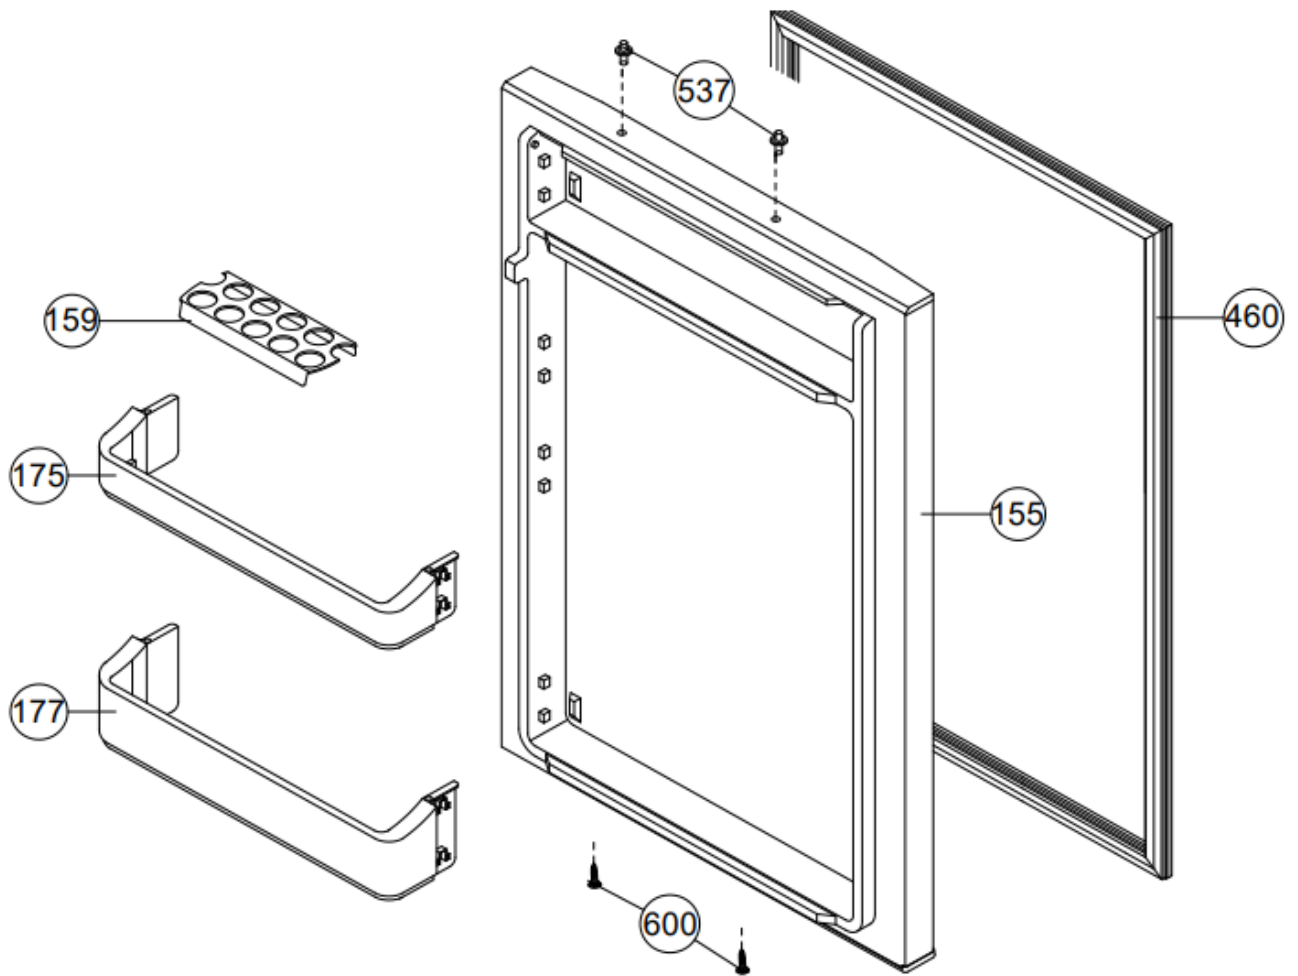

RBL6

Caple Built Under Larder Fridge

Technical Manual

RBL6

Caple Built Under Larder Fridge

RBL6

Caple Built Under Larder Fridge

RBL6

Caple Built Under Larder Fridge

RBL6

Caple Built Under Larder Fridge

Item	Part Number	Description
11	42032779	MIDDLE HINGE SREW CAP(SMALL)NEW(S.W.)
12	42032778	MIDDLE HINGE SREW CAP(BIG)S.W.(NEW)
13	32031240	LAMBA SWITCH/2 POLE/BYZ/A
14	42283234	TUNNEL DRAIN PLUG RCYPP
21	32049018	??TE.K.GR/110/\$/AC(N)/F4/MNFT
22	32051997	LED AC/2835*6/220V/BDL12(N)G
26	42230107	*THERM.BOX NEW/110 BD06
27	32015318	TERMOSTAT(FOSHAN KDF25X-E)PLS
28	42222965	LAMP COVER 140/BD86
29	42230108	THERM. KNOB 140/
30	35000730	THERMOSTAT KNOB SPRING
31	42310663	THER BOX SCREW CAP/140 NEW
35	32046083	WIRING HARNESS/THERMOSTAT/MNFT
37	47014406	R GLASS SHELF/1600
38	42157515	R.GLASS SHELF PRF/1600(EXT)WH 501
38C	42133761	GLASS SHELF REAR CORNER TRIM 4MM RIGHT
38D	42133765	GLASS SHELF REAR CORNER TRIM 4MM LEFT
41	42047903	CRISPER/1700 ANK(TRANSPARENT
69	42033673	THERMOSTAT BOX CAP(S.W)
70	37035782	SCREW KA 40*14 YSB-C-A3K
82	32032757	BOTTOM CABINET FAN HK 4,5W 1850RPM
155	22112349	DOOR ASSY/1700 BI DOD-CAP-NEW(S.W.)
159	42163485	EGG HOLDER (TRANS.-NAT) RV1
172	35000711	SCREW KA 35*12 YSB-C
175	42178624	C/B SHE GR/345FW-ARC(GRY)HOT CAPLE432 SR
175	42078506	CHEESE/BUT.SHELF/345FH ARC(TRANS-WHGRAY)
175	42152101	CHEESE/BUT. SH/345FH ARC(GRAY)CAPLE SR
177	42178634	BOTTLE SHELF GR/345FW(GRY)HOT
177	42078508	BOTTLE SHELF/345FW ARC(TRANS-WHGRAY)
205	35009792	SCREW ST 4.8*13 YSB-T-C
207	42155463	RUBBER CONDENSER ANTIVIBRATION
209	32053537	CAP.SUP.CAB/MX1050/MET/2,5M/UK/VZ/DZ/2LI
210	32007439	POW.CRD/2.5M/UK
211	32041285	OVER L.GR.MX1050Y/TY-QZ-302/B23-105
211B	42162127	COMP.COVER/JIAXIPERA/MH-MX/24.04.070
212	32040615	CAPACITOR 2uF/A-S2/6.3/METAL
215	37030927	DRYER(XH6,0.40MM,7.5GR I.C.=2,1)SINGLE
217	32041286	COMPR.MX1050Y/2UF/TY-QZ-302/B23-105/JIAX
244	37035781	SCREW KA 40*18 YSB-C-A3K