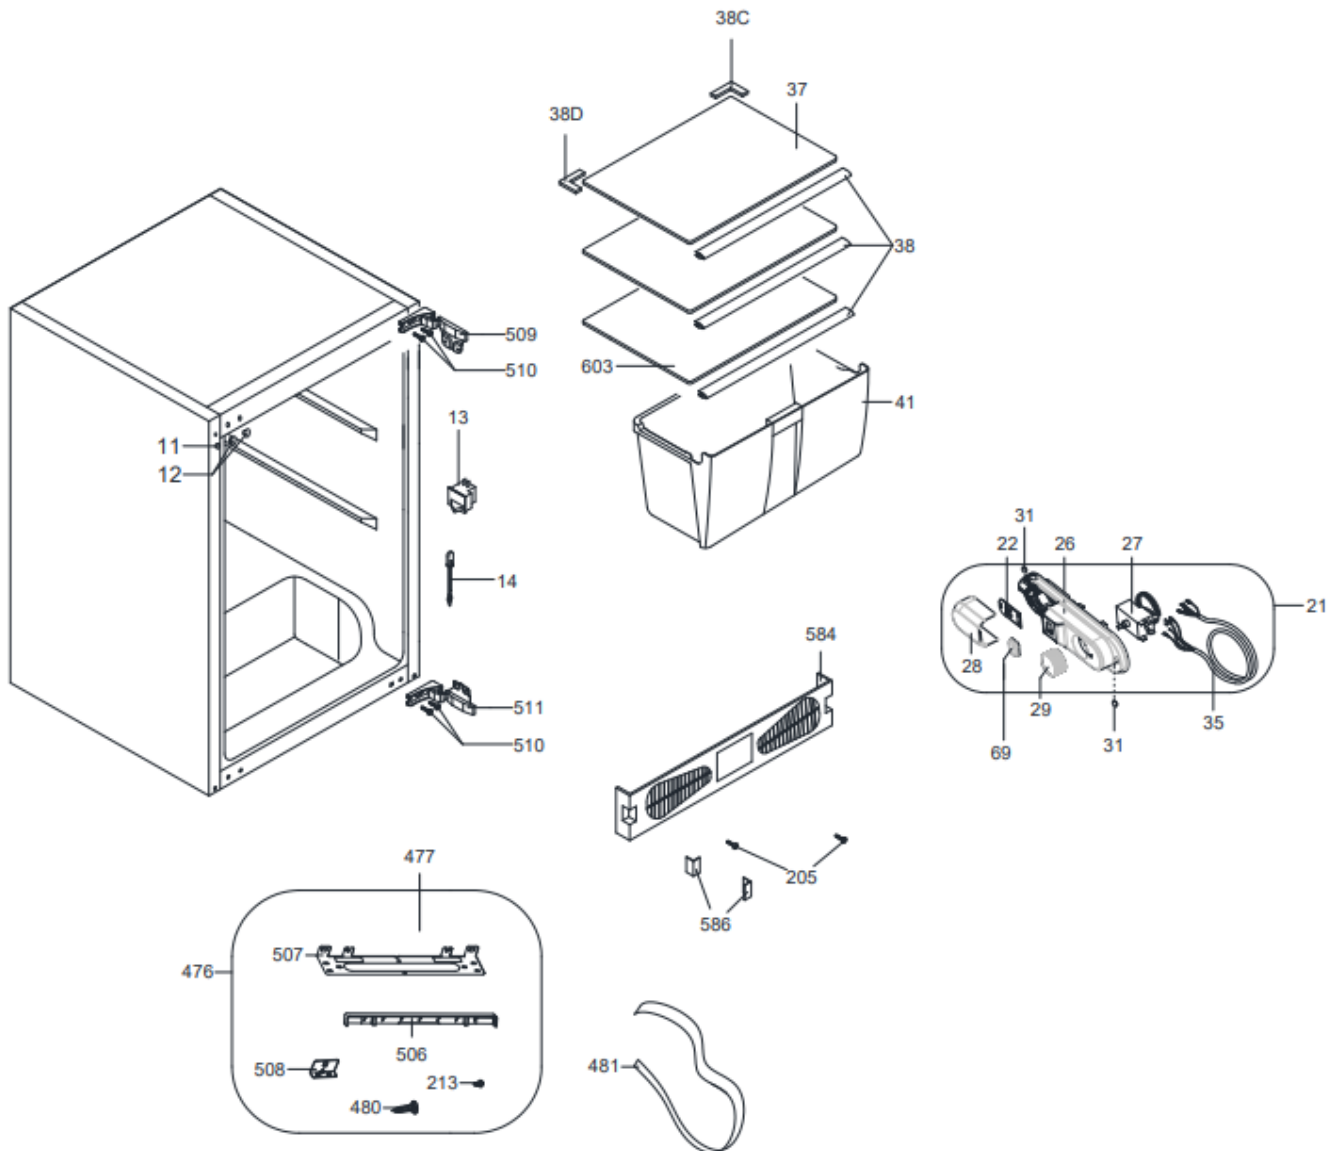

RBL6

Caple Built Under Larder Fridge

Technical Manual

RBL6

Caple Built Under Larder Fridge

RBL6

Caple Built Under Larder Fridge

RBL6

Caple Built Under Larder Fridge

RBL6

Caple Built Under Larder Fridge

Item	Part Number	Description
11	42032779	MIDDLE HINGE SREW CAP(SMALL)NEW(S.W.)
12	42032778	MIDDLE HINGE SREW CAP(BIG)S.W.(NEW)
13	32031240	LAMBA SWITCH/2 POLE/BYZ/A
14	42283234	TUNNEL DRAIN PLUG RCYPP
21	32049018	??TE.K.GR/110/\$/AC(N)/F4/MNFT
22	32051997	LED AC/2835*6/220V/BDL12(N)G
26	42230107	*THERM.BOX NEW/110 BD06
27	32015318	TERMOSTAT(FOSHAN KDF25X-E)PLS
28	42222965	LAMP COVER 140/BD86
29	42230108	THERM. KNOB 140/
30	35000730	THERMOSTAT KNOB SPRING
31	42310663	THER BOX SCREW CAP/140 NEW
35	32046083	WIRING HARNESS/THERMOSTAT/MNFT
37	47014406	R GLASS SHELF/1600
38	42157515	R.GLASS SHELF PRF/1600(EXT)WH 501
38C	42133761	GLASS SHELF REAR CORNER TRIM 4MM RIGHT
38D	42133765	GLASS SHELF REAR CORNER TRIM 4MM LEFT
41	42047903	CRISPER/1700 ANK(TRANSPARENT
69	42033673	THERMOSTAT BOX CAP(S.W)
70	37035782	SCREW KA 40*14 YSB-C-A3K
82	32032757	BOTTOM CABINET FAN HK 4,5W 1850RPM
155	22112349	DOOR ASSY/1700 BI DOD-CAP-NEW(S.W.)
159	42163485	EGG HOLDER (TRANS.-NAT) RV1
172	35000711	SCREW KA 35*12 YSB-C
175	42178624	C/B SHE GR/345FW-ARC(GRY)HOT CAPLE432 SR
175	42078506	CHEESE/BUT.SHELF/345FH ARC(TRANS-WHGRAY)
175	42152101	CHEESE/BUT. SH/345FH ARC(GRAY)CAPLE SR
177	42178634	BOTTLE SHELF GR/345FW(GRY)HOT
177	42078508	BOTTLE SHELF/345FW ARC(TRANS-WHGRAY)
205	35009792	SCREW ST 4.8*13 YSB-T-C
207	42155463	RUBBER CONDENSER ANTIVIBRATION
209	32053537	CAP.SUP.CAB/MX1050/MET/2,5M/UK/VZ/DZ/2LI
210	32007439	POW.CRD/2.5M/UK
211	32041285	OVER L.GR.MX1050Y/TY-QZ-302/B23-105
211B	42162127	COMP.COVER/JIAXIPERA/MH-MX/24.04.070
212	32040615	CAPACITOR 2uF/A-S2/6.3/METAL
215	37030927	DRYER(XH6,0.40MM,7.5GR I.C.=2,1)SINGLE
217	32041286	COMPR.MX1050Y/2UF/TY-QZ-302/B23-105/JIAX
244	37035781	SCREW KA 40*18 YSB-C-A3K