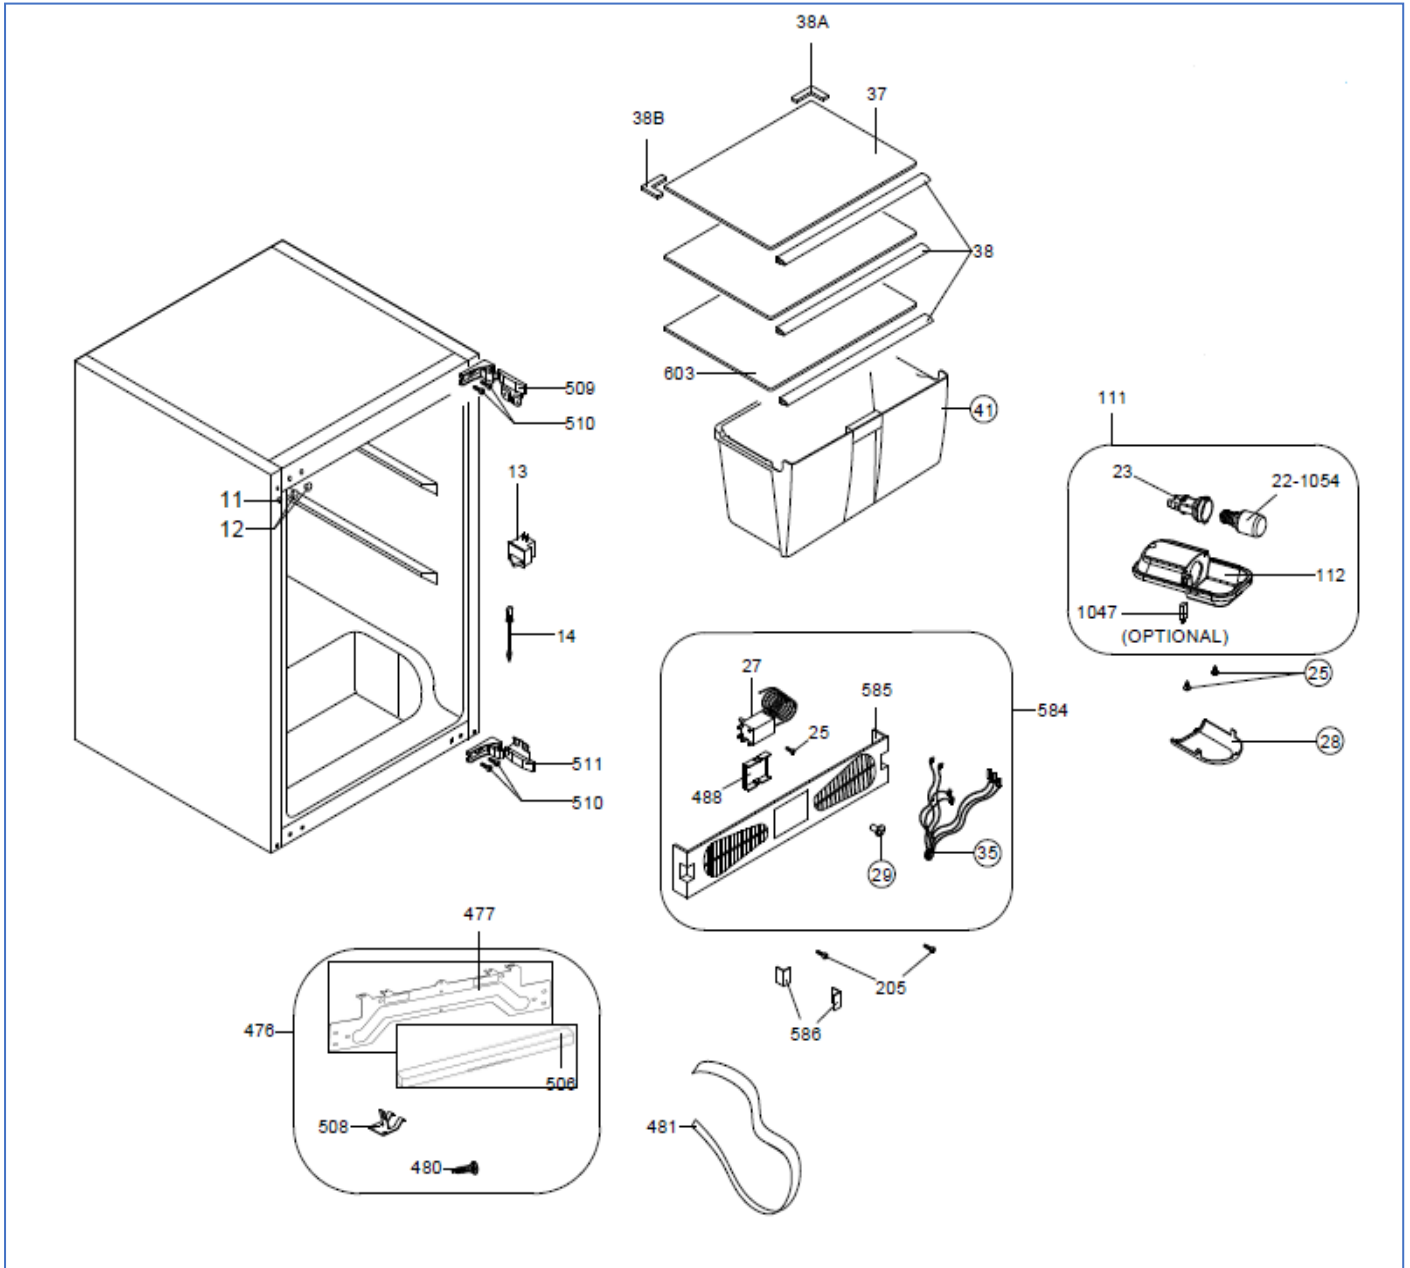

RBL5

Caple Built Under Fridge

Technical Manual

RBL5

Caple Built Under Fridge

RBL5

Caple Built Under Fridge

RBL5

Caple Built Under Fridge

RBL5

Caple Built Under Fridge

Item	Part Number	Description
7	37032597	SCREW TT M5*16 YSB-F
11	42032779	MIDDLE HINGE SREW CAP(SMALL)NEW(S.W.)
12	42032778	MIDDLE HINGE SREW CAP(BIG)S.W.(NEW)
13	32031240	LAMP SWITCH/2 POLE/WHT/G-A
14	42124318	TUNNEL DRAIN PLUG S.W. RV1
22	32028706	LED BULB/E14/6500K (N)
23	30007907	LAMP HOLDER E-14
27	32015318	TERMOSTAT(FOSHAN KDF25X-E)PLS
28	42149929	LAMP COVER/1700(NAT)RV1PP
29	42033628	THERMOSTAT KNOB-SHORT(DIA:18)S.W.
35	32008466	WIRING HARNESS/THERMOSTAT/1700
37	47014406	R GLASS SHELF/1600
38	42157515	R.GLASS SHELF PRF/1600(EXT)WH 501
38C	42133761	GLASS SHELF REAR CORNER TRIM 4MM RIGHT
38D	42133765	GLASS SHELF REAR CORNER TRIM 4MM LEFT
41	42047903	CRISPER/1700 ANK(TRANSPARENT
82	32032757	BOTTOM CABINET FAN HK 4,5W 1850RPM
111	32029916	LAMP BOX GR/1700(S.W.) LDA (W COVER)
112	42137816	LAMP BOX/1700(S.W) PP30TALK
155	22112349	DOOR ASSY/1700 BI DOD-CAP-NEW(S.W.)
159	42163485	EGG HOLDER (TRANS.-NAT) RV1
172	35000711	SCREW KA 35*12 YSB-C
175	42178624	C/B SHE GR/345FW-ARC(GRY)HOT CAPLE432 SR
175	42078506	CHEESE/BUT.SHELF/345FH ARC(TRANS-WHGRAY)
177	42178634	BOTTLE SHELF GR/345FW(GRY)HOT
177	42078508	BOTTLE SHELF/345FW ARC(TRANS-WHGRAY)
205	35009792	SCREW ST 4.8*13 YSB-T-C
207	42155463	RUBBER CONDANSER MUTUAL ANTIVIBRASYON
210	32007439	POW.CRD/2.5M/UK
211	32032097	OVER L.GR.MG1060Y/104LDB/6SP9047
211B	42177883	COMP.COVER/JIAXIPERA/24.04.069
211B	42177883	COMP.COVER/JIAXIPERA/24.04.069
212	32011534	CAPACITOR 2uF/B-S3/6.3
215	37030927	DRYER(XH6,0.40MM,7.5GR I.C.=2,1)SINGLE
216	20020023	COMP FIXING BRACKET
217	32032095	COMP.MG1060Y/2MF/104LDB/6SP9047/JIAX
225	35002664	SERVICE TUBE(105*6*0,7)TYPE B
226	35003174	SUCTION ASSY
409	42027265	PROPELLER/391(FRZ.FAN MOTOR)