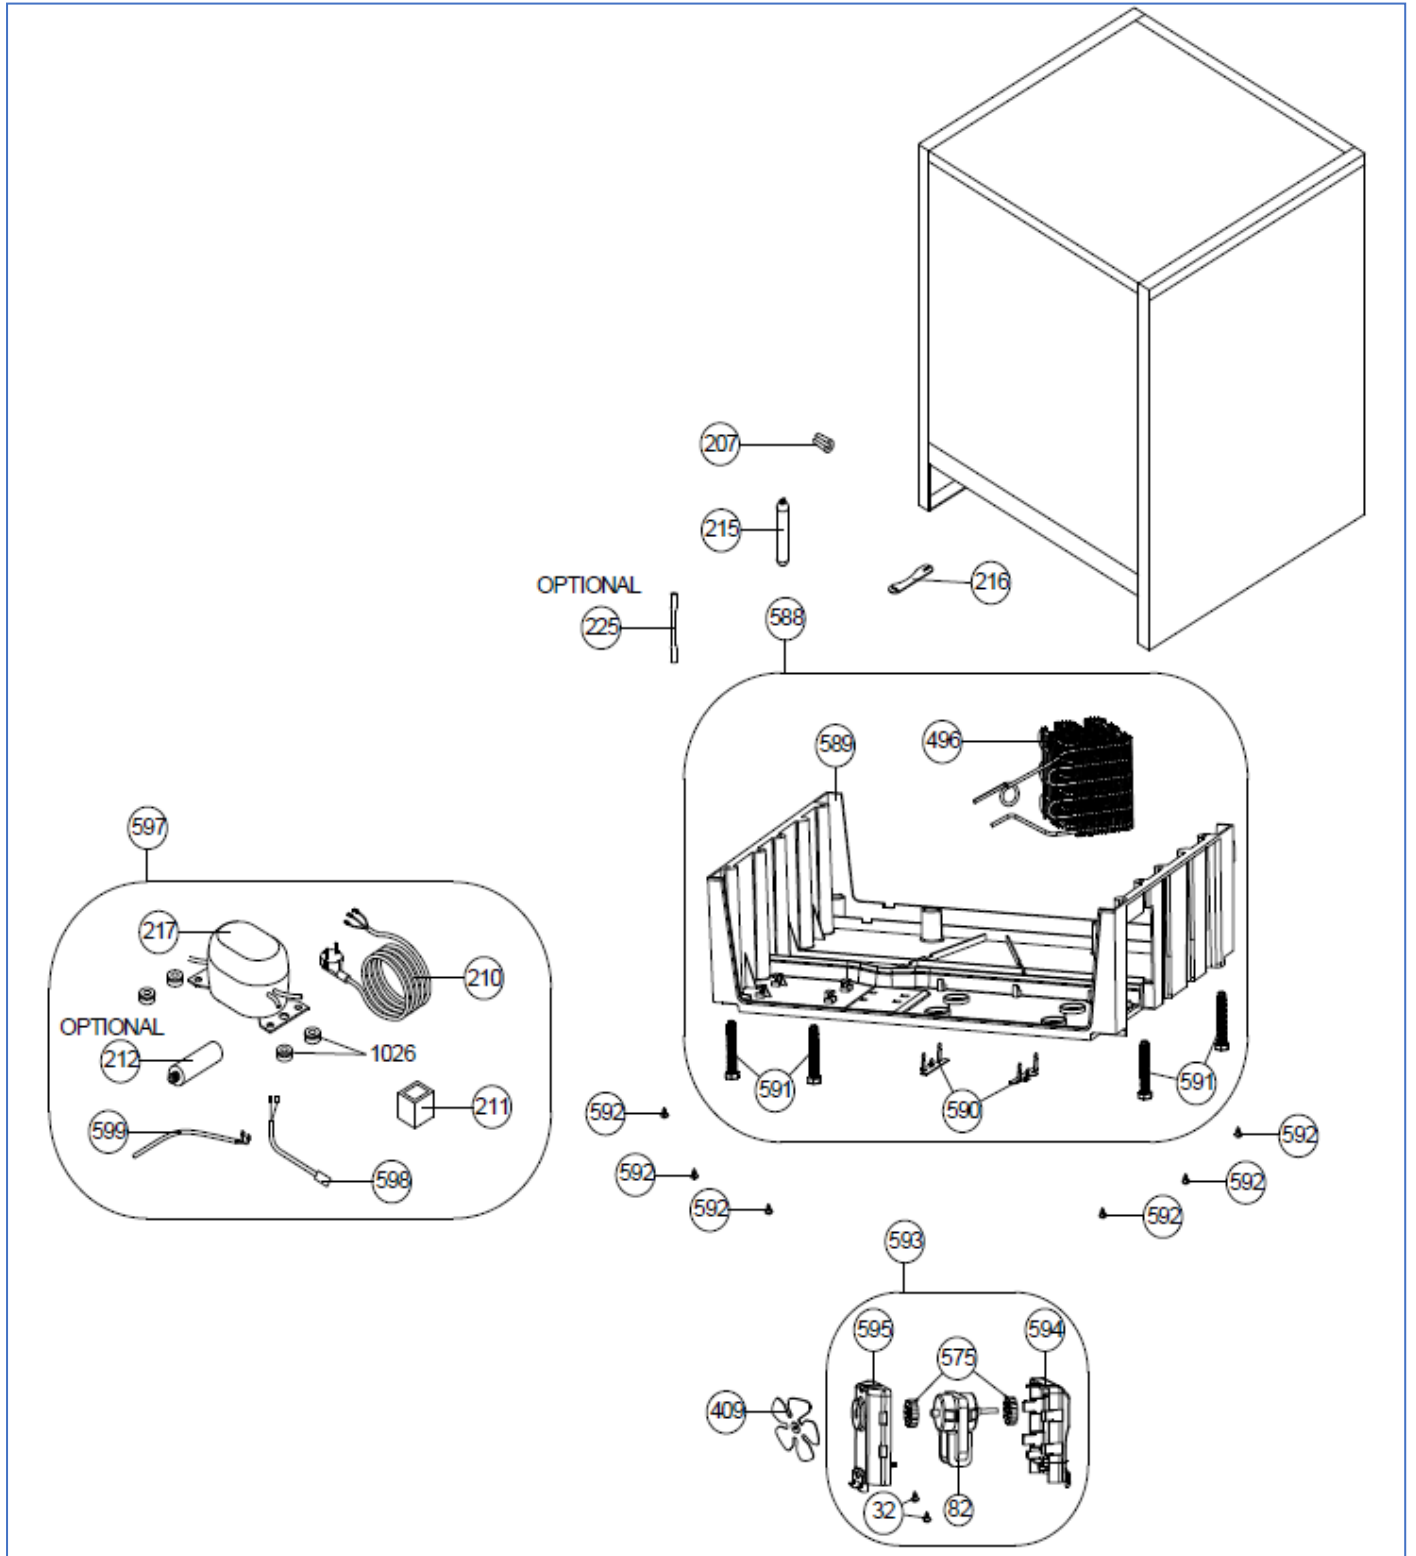

RBL5

Caple Built Under Fridge

Technical Manual

RBL5

Caple Built Under Fridge

RBL5

Caple Built Under Fridge

RBL5

Caple Built Under Fridge

RBL5

Caple Built Under Fridge

Item	Part Number	Description
7	37032597	SCREW TT M5*16 YSB-F
11	42032779	MIDDLE HINGE SREW CAP(SMALL)NEW(S.W.)
12	42032778	MIDDLE HINGE SREW CAP(BIG)S.W.(NEW)
13	32031240	LAMP SWITCH/2 POLE/WHT/G-A
14	42124318	TUNNEL DRAIN PLUG S.W. RV1
22	32028706	LED BULB/E14/6500K (N)
23	30007907	LAMP HOLDER E-14
27	32015318	TERMOSTAT(FOSHAN KDF25X-E)PLS
28	42149929	LAMP COVER/1700(NAT)RV1PP
29	42033628	THERMOSTAT KNOB-SHORT(DIA:18)S.W.
35	32008466	WIRING HARNESS/THERMOSTAT/1700
37	47014406	R GLASS SHELF/1600
38	42157515	R.GLASS SHELF PRF/1600(EXT)WH 501
38C	42133761	GLASS SHELF REAR CORNER TRIM 4MM RIGHT
38D	42133765	GLASS SHELF REAR CORNER TRIM 4MM LEFT
41	42047903	CRISPER/1700 ANK(TRANSPARENT
82	32032757	BOTTOM CABINET FAN HK 4,5W 1850RPM
111	32029916	LAMP BOX GR/1700(S.W.) LDA (W COVER)
112	42137816	LAMP BOX/1700(S.W) PP30TALK
155	22112349	DOOR ASSY/1700 BI DOD-CAP-NEW(S.W.)
159	42163485	EGG HOLDER (TRANS.-NAT) RV1
172	35000711	SCREW KA 35*12 YSB-C
175	42178624	C/B SHE GR/345FW-ARC(GRY)HOT CAPLE432 SR
175	42078506	CHEESE/BUT.SHELF/345FH ARC(TRANS-WHGRAY)
177	42178634	BOTTLE SHELF GR/345FW(GRY)HOT
177	42078508	BOTTLE SHELF/345FW ARC(TRANS-WHGRAY)
205	35009792	SCREW ST 4.8*13 YSB-T-C
207	42155463	RUBBER CONDANSER MUTUAL ANTIVIBRASYON
210	32007439	POW.CRD/2.5M/UK
211	32032097	OVER L.GR.MG1060Y/104LDB/6SP9047
211B	42177883	COMP.COVER/JIAXIPERA/24.04.069
211B	42177883	COMP.COVER/JIAXIPERA/24.04.069
212	32011534	CAPACITOR 2uF/B-S3/6.3
215	37030927	DRYER(XH6,0.40MM,7.5GR I.C.=2,1)SINGLE
216	20020023	COMP FIXING BRACKET
217	32032095	COMP.MG1060Y/2MF/104LDB/6SP9047/JIAX
225	35002664	SERVICE TUBE(105*6*0,7)TYPE B
226	35003174	SUCTION ASSY
409	42027265	PROPELLER/391(FRZ.FAN MOTOR)