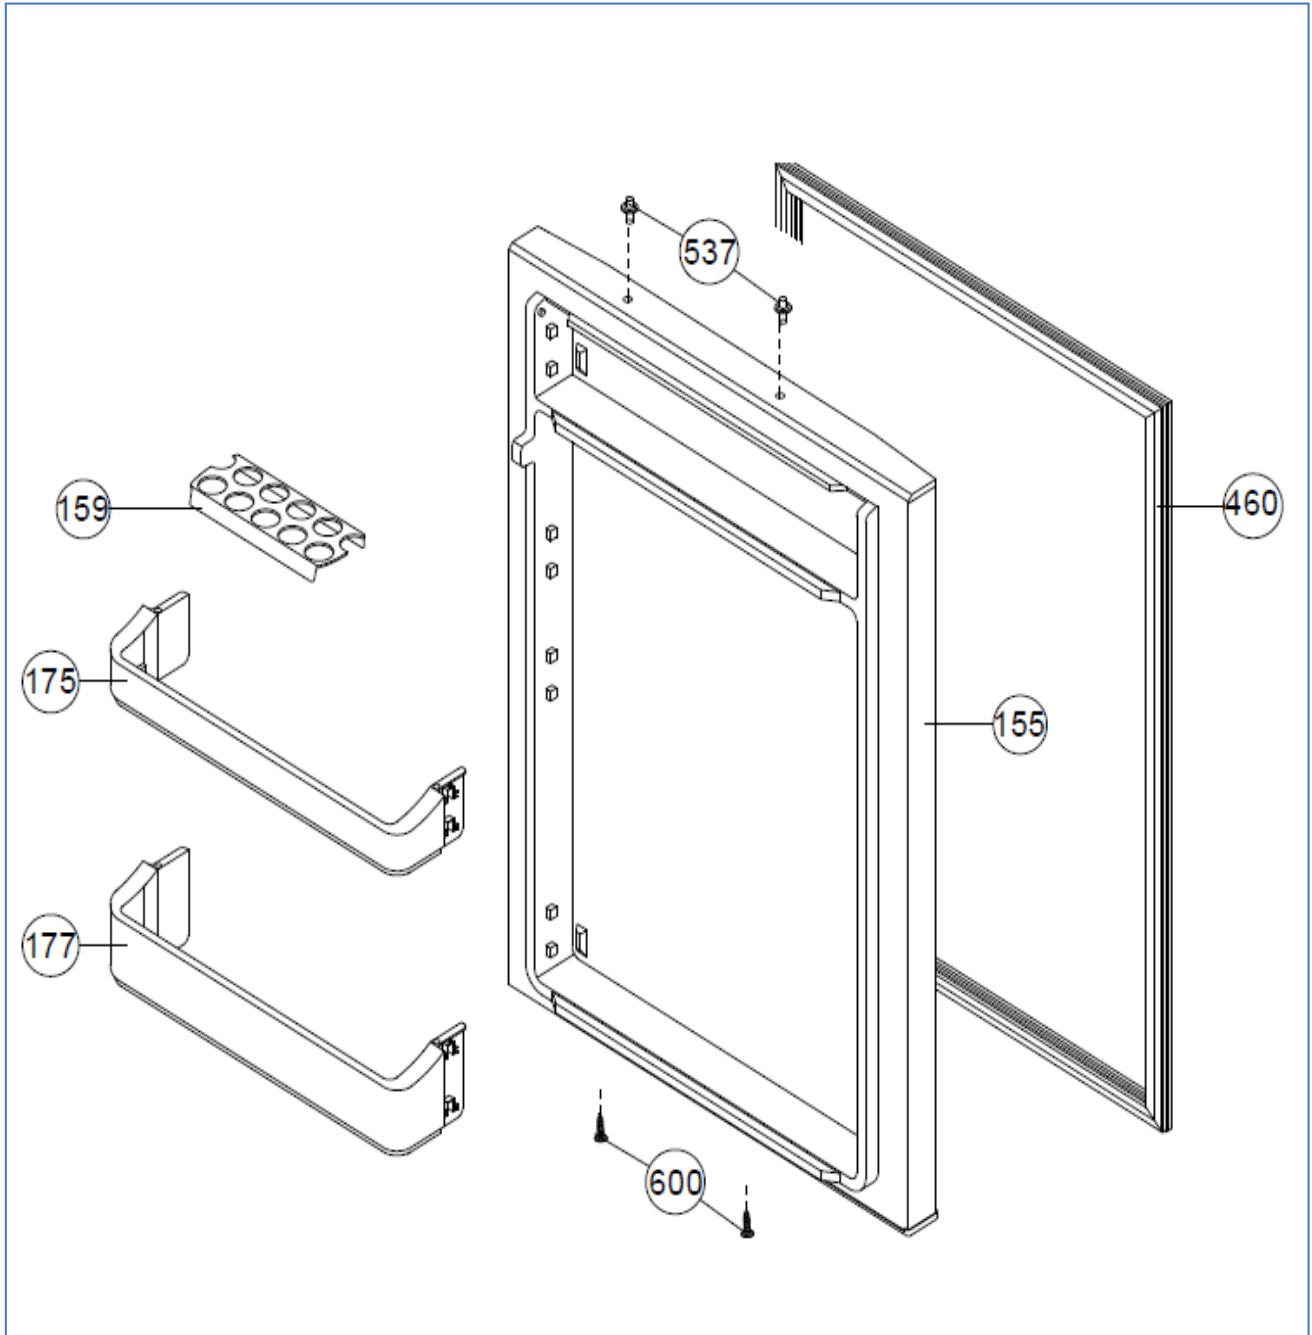

RBL5

Caple Built Under Fridge

Technical Manual

RBL5

Caple Built Under Fridge

RBL5

Caple Built Under Fridge

RBL5

Caple Built Under Fridge

RBL5

Caple Built Under Fridge

Item	Part Number	Description
7	37032597	SCREW TT M5*16 YSB-F
11	42032779	MIDDLE HINGE SREW CAP(SMALL)NEW(S.W.)
12	42032778	MIDDLE HINGE SREW CAP(BIG)S.W.(NEW)
13	32031240	LAMP SWITCH/2 POLE/WHT/G-A
14	42124318	TUNNEL DRAIN PLUG S.W. RV1
22	32028706	LED BULB/E14/6500K (N)
23	30007907	LAMP HOLDER E-14
27	32015318	TERMOSTAT(FOSHAN KDF25X-E)PLS
28	42149929	LAMP COVER/1700(NAT)RV1PP
29	42033628	THERMOSTAT KNOB-SHORT(DIA:18)S.W.
35	32008466	WIRING HARNESS/THERMOSTAT/1700
37	47014406	R GLASS SHELF/1600
38	42157515	R.GLASS SHELF PRF/1600(EXT)WH 501
38C	42133761	GLASS SHELF REAR CORNER TRIM 4MM RIGHT
38D	42133765	GLASS SHELF REAR CORNER TRIM 4MM LEFT
41	42047903	CRISPER/1700 ANK(TRANSPARENT
82	32032757	BOTTOM CABINET FAN HK 4,5W 1850RPM
111	32029916	LAMP BOX GR/1700(S.W.) LDA (W COVER)
112	42137816	LAMP BOX/1700(S.W) PP30TALK
155	22112349	DOOR ASSY/1700 BI DOD-CAP-NEW(S.W.)
159	42163485	EGG HOLDER (TRANS.-NAT) RV1
172	35000711	SCREW KA 35*12 YSB-C
175	42178624	C/B SHE GR/345FW-ARC(GRY)HOT CAPLE432 SR
175	42078506	CHEESE/BUT.SHELF/345FH ARC(TRANS-WHGRAY)
177	42178634	BOTTLE SHELF GR/345FW(GRY)HOT
177	42078508	BOTTLE SHELF/345FW ARC(TRANS-WHGRAY)
205	35009792	SCREW ST 4.8*13 YSB-T-C
207	42155463	RUBBER CONDANSER MUTUAL ANTIVIBRASYON
210	32007439	POW.CRD/2.5M/UK
211	32032097	OVER L.GR.MG1060Y/104LDB/6SP9047
211B	42177883	COMP.COVER/JIAXIPERA/24.04.069
211B	42177883	COMP.COVER/JIAXIPERA/24.04.069
212	32011534	CAPACITOR 2uF/B-S3/6.3
215	37030927	DRYER(XH6,0.40MM,7.5GR I.C.=2,1)SINGLE
216	20020023	COMP FIXING BRACKET
217	32032095	COMP.MG1060Y/2MF/104LDB/6SP9047/JIAX
225	35002664	SERVICE TUBE(105*6*0,7)TYPE B
226	35003174	SUCTION ASSY
409	42027265	PROPELLER/391(FRZ.FAN MOTOR)