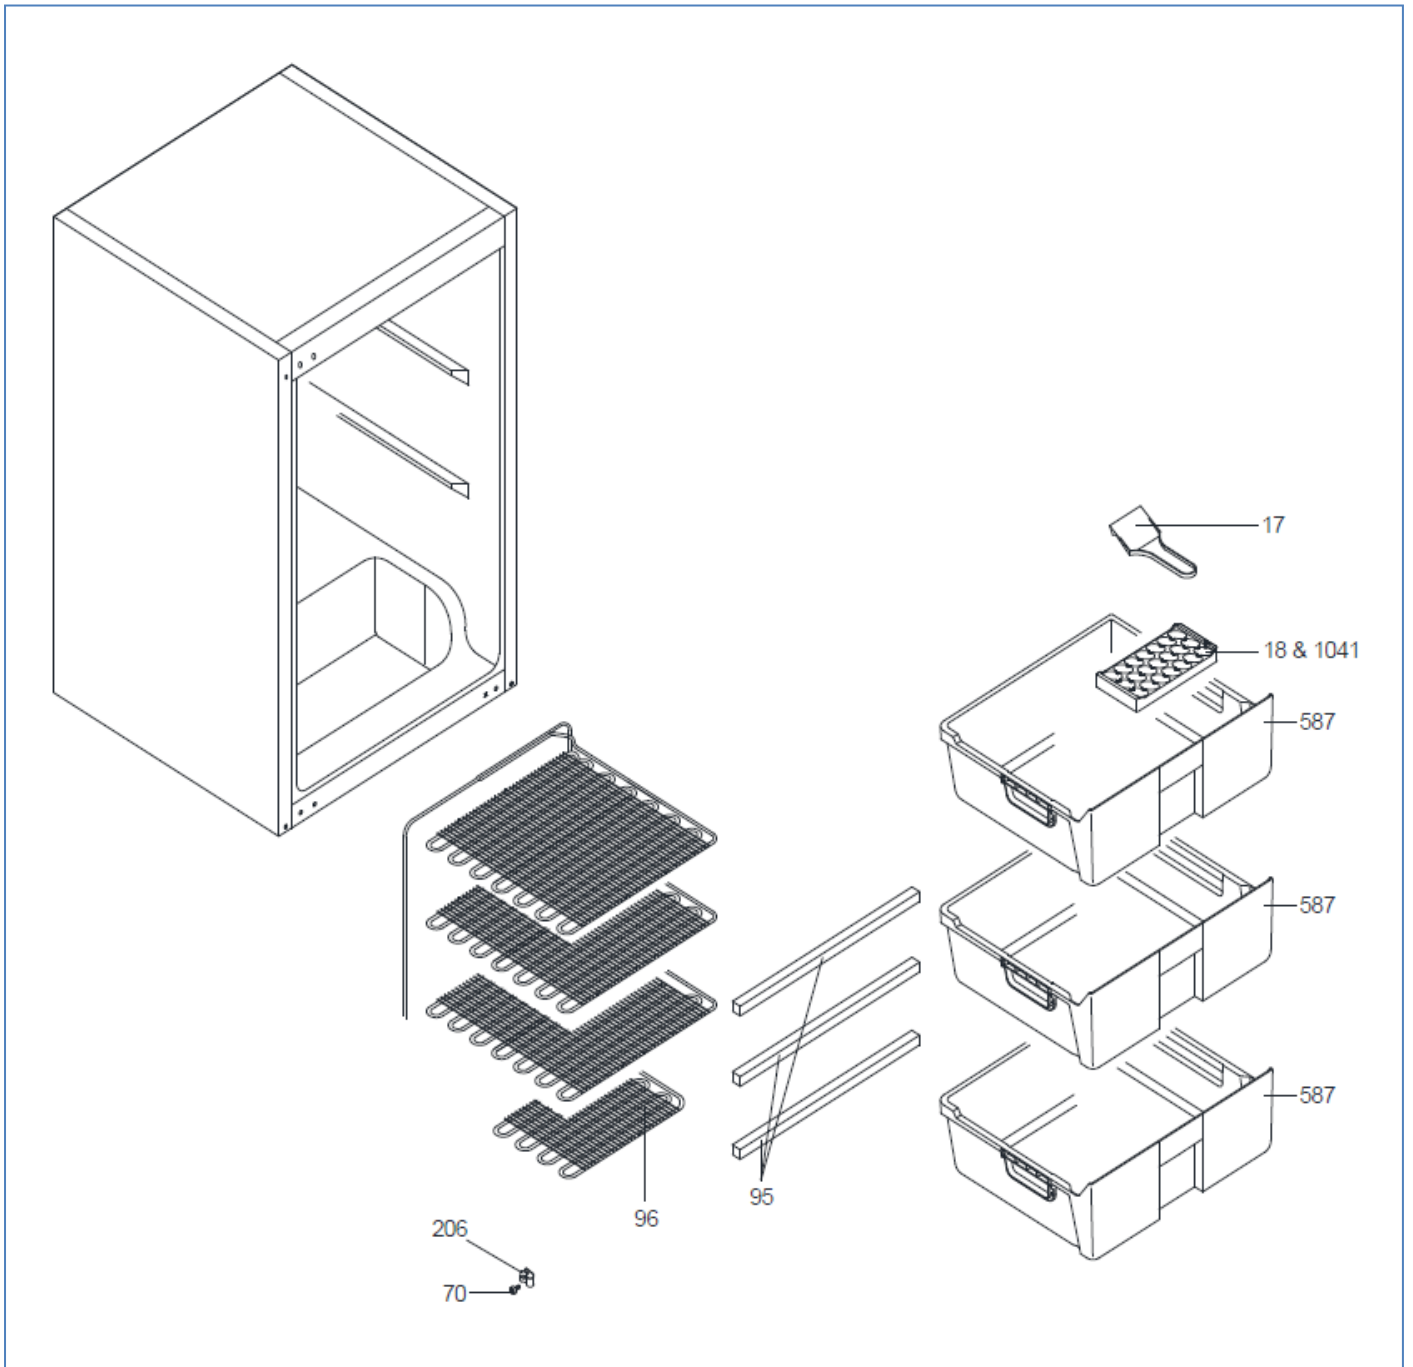

RBF6

Caple Built Under Freezer

Technical Manual

RBF6

Caple Built Under Freezer

RBF6

Caple Built Under Freezer

RBF6

Caple Built Under Freezer

RBF6

Cable Built Under Freezer

RBF6

Caple Built Under Freezer

Item	Part Number	Description
8	35005015	SCREW ST 4.2*13 YSB-C
11	42032779	MIDDLE HINGE SREW CAP(SMALL)NEW(S.W.)
12	42032778	MIDDLE HINGE SREW CAP(BIG)S.W.(NEW)
17	42133750	ICE SCRAPER NEW
18	42290389	ICE TRAY COMMON NEW
27 & 107	32044602	TERMOSTAT(KXF29N4-E)FOSHAN
29	42033628	THERMOSTAT KNOB-SHORT(DIA:18)S.W.
70	37035782	SCREW KA 40*14 YSB-C-A3K
95	42038294	DOND.EVAP PRF/1650(INJ)KAR BYZ
96	37011136	DOND.EVAP KOMPLE/1650ANK(WOT)
155	22112350	DOOR ASSY/1650 BI DOD-CAP-NEW(S.W.)
206	42009471	CABLE HOLDER(AVANTÄ°)WHITE - N-6B
207	42155463	RUBBER CONDENSER ANTIVIBRATION
210	32007439	POW.CRD/2.5M/UK
211	32047319	OVER L.GR.MH1090Y-NM/DRB16K61A7/QPE2C15
211B	42252535	COMP.COVER/JIAXIPERA24.04.069 RV1
212	32040615	CAPACITOR 2uF/A-S2/6.3/METAL
213	37009265	SCREW M YSB 5x16 C ST TT,O
215	37029499	DRYER(XH9,0.40MM,5.5GR)SINGLE
217	32047318	COMPR.MH1090Y-NM/2UF/DRB16K61A7/QPE2-C15
225	37049663	SERVICE TUBE(95*6*0,7)TIP B
460	42041558	GASKET/1700 ANK(S.W.)JILPEA
476	42291588	DOD ASSM. KIT/60 CM RV4
477A	37039361	FURNITURE FIXING SM RIGHT BU
477B	37039362	FURNITURE FIXING SM LEFT BU
480	37030634	SCREW,P,YSB,40x13,C,ST,A3K,SUNTA
481	42217945	FURN. SPACE COVER GASKET/1700BI- (SW)
488	37020555	THERMOSTAT SHEET/1700 RV1
506	42031825	DOD HANG COVER/1400ANK(S.W.)
507	37030868	DOD -DOOR HANG/HIGH RV1 0,8MM
508	37035656	DOD DOOR-CABINET DOOR FIXING BRACKET RV1
509	37034533	TOP/HINGE DOD/60CMANK 1600
510	37036052	SCREW M,YHB,5x14,F,ST,A3K,TT, LAMELLA
511	37034532	BOTTOM/HINGE DOD/60CMANK 1600
537	37001235	SCREW GR/ ANK-DOD
584	32053141	GRILL THERM.GR/1650(KAR RVH)SIYAH\$SPZRV3
585	42287965	GRILL THERMOSTAT BOX/1700(S.W.)424CSRGF
586	42283348	GRILL COVER/1700(S.W.)