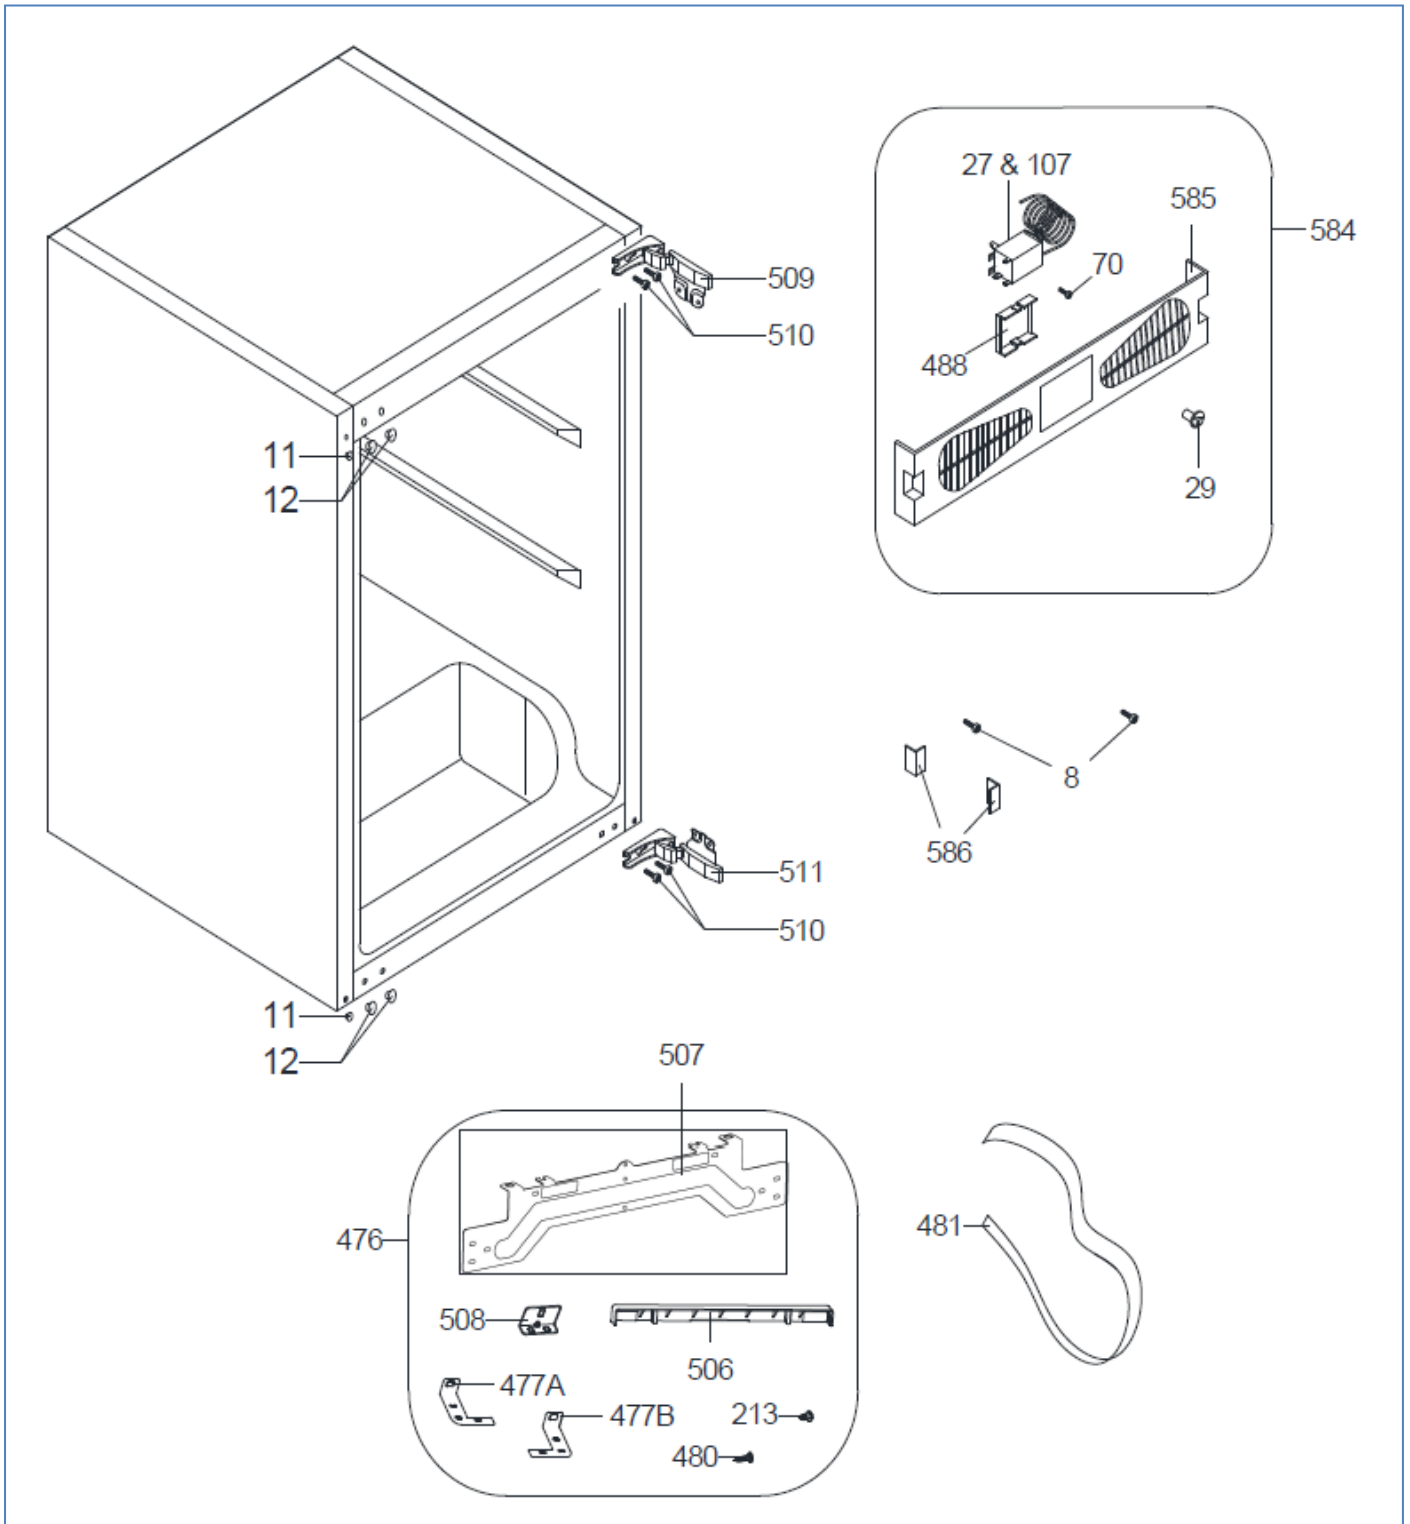

RBF6

Caple Built Under Freezer

Technical Manual

RBF6

Caple Built Under Freezer

RBF6

Caple Built Under Freezer

RBF6

Caple Built Under Freezer

RBF6

Cable Built Under Freezer

RBF6

Caple Built Under Freezer

Item	Part Number	Description
8	35005015	SCREW ST 4.2*13 YSB-C
11	42032779	MIDDLE HINGE SREW CAP(SMALL)NEW(S.W.)
12	42032778	MIDDLE HINGE SREW CAP(BIG)S.W.(NEW)
17	42133750	ICE SCRAPER NEW
18	42290389	ICE TRAY COMMON NEW
27 & 107	32044602	TERMOSTAT(KXF29N4-E)FOSHAN
29	42033628	THERMOSTAT KNOB-SHORT(DIA:18)S.W.
70	37035782	SCREW KA 40*14 YSB-C-A3K
95	42038294	DOND.EVAP PRF/1650(INJ)KAR BYZ
96	37011136	DOND.EVAP KOMPLE/1650ANK(WOT)
155	22112350	DOOR ASSY/1650 BI DOD-CAP-NEW(S.W.)
206	42009471	CABLE HOLDER(AVANTÄ°)WHITE - N-6B
207	42155463	RUBBER CONDENSER ANTIVIBRATION
210	32007439	POW.CRD/2.5M/UK
211	32047319	OVER L.GR.MH1090Y-NM/DRB16K61A7/QPE2C15
211B	42252535	COMP.COVER/JIAXIPERA24.04.069 RV1
212	32040615	CAPACITOR 2uF/A-S2/6.3/METAL
213	37009265	SCREW M YSB 5x16 C ST TT,O
215	37029499	DRYER(XH9,0.40MM,5.5GR)SINGLE
217	32047318	COMPR.MH1090Y-NM/2UF/DRB16K61A7/QPE2-C15
225	37049663	SERVICE TUBE(95*6*0,7)TIP B
460	42041558	GASKET/1700 ANK(S.W.)JILPEA
476	42291588	DOD ASSM. KIT/60 CM RV4
477A	37039361	FURNITURE FIXING SM RIGHT BU
477B	37039362	FURNITURE FIXING SM LEFT BU
480	37030634	SCREW,P,YSB,40x13,C,ST,A3K,SUNTA
481	42217945	FURN. SPACE COVER GASKET/1700BI- (SW)
488	37020555	THERMOSTAT SHEET/1700 RV1
506	42031825	DOD HANG COVER/1400ANK(S.W.)
507	37030868	DOD -DOOR HANG/HIGH RV1 0,8MM
508	37035656	DOD DOOR-CABINET DOOR FIXING BRACKET RV1
509	37034533	TOP/HINGE DOD/60CMANK 1600
510	37036052	SCREW M,YHB,5x14,F,ST,A3K,TT, LAMELLA
511	37034532	BOTTOM/HINGE DOD/60CMANK 1600
537	37001235	SCREW GR/ ANK-DOD
584	32053141	GRILL THERM.GR/1650(KAR RVH)SIYAH\$SPZRV3
585	42287965	GRILL THERMOSTAT BOX/1700(S.W.)424CSRGF
586	42283348	GRILL COVER/1700(S.W.)