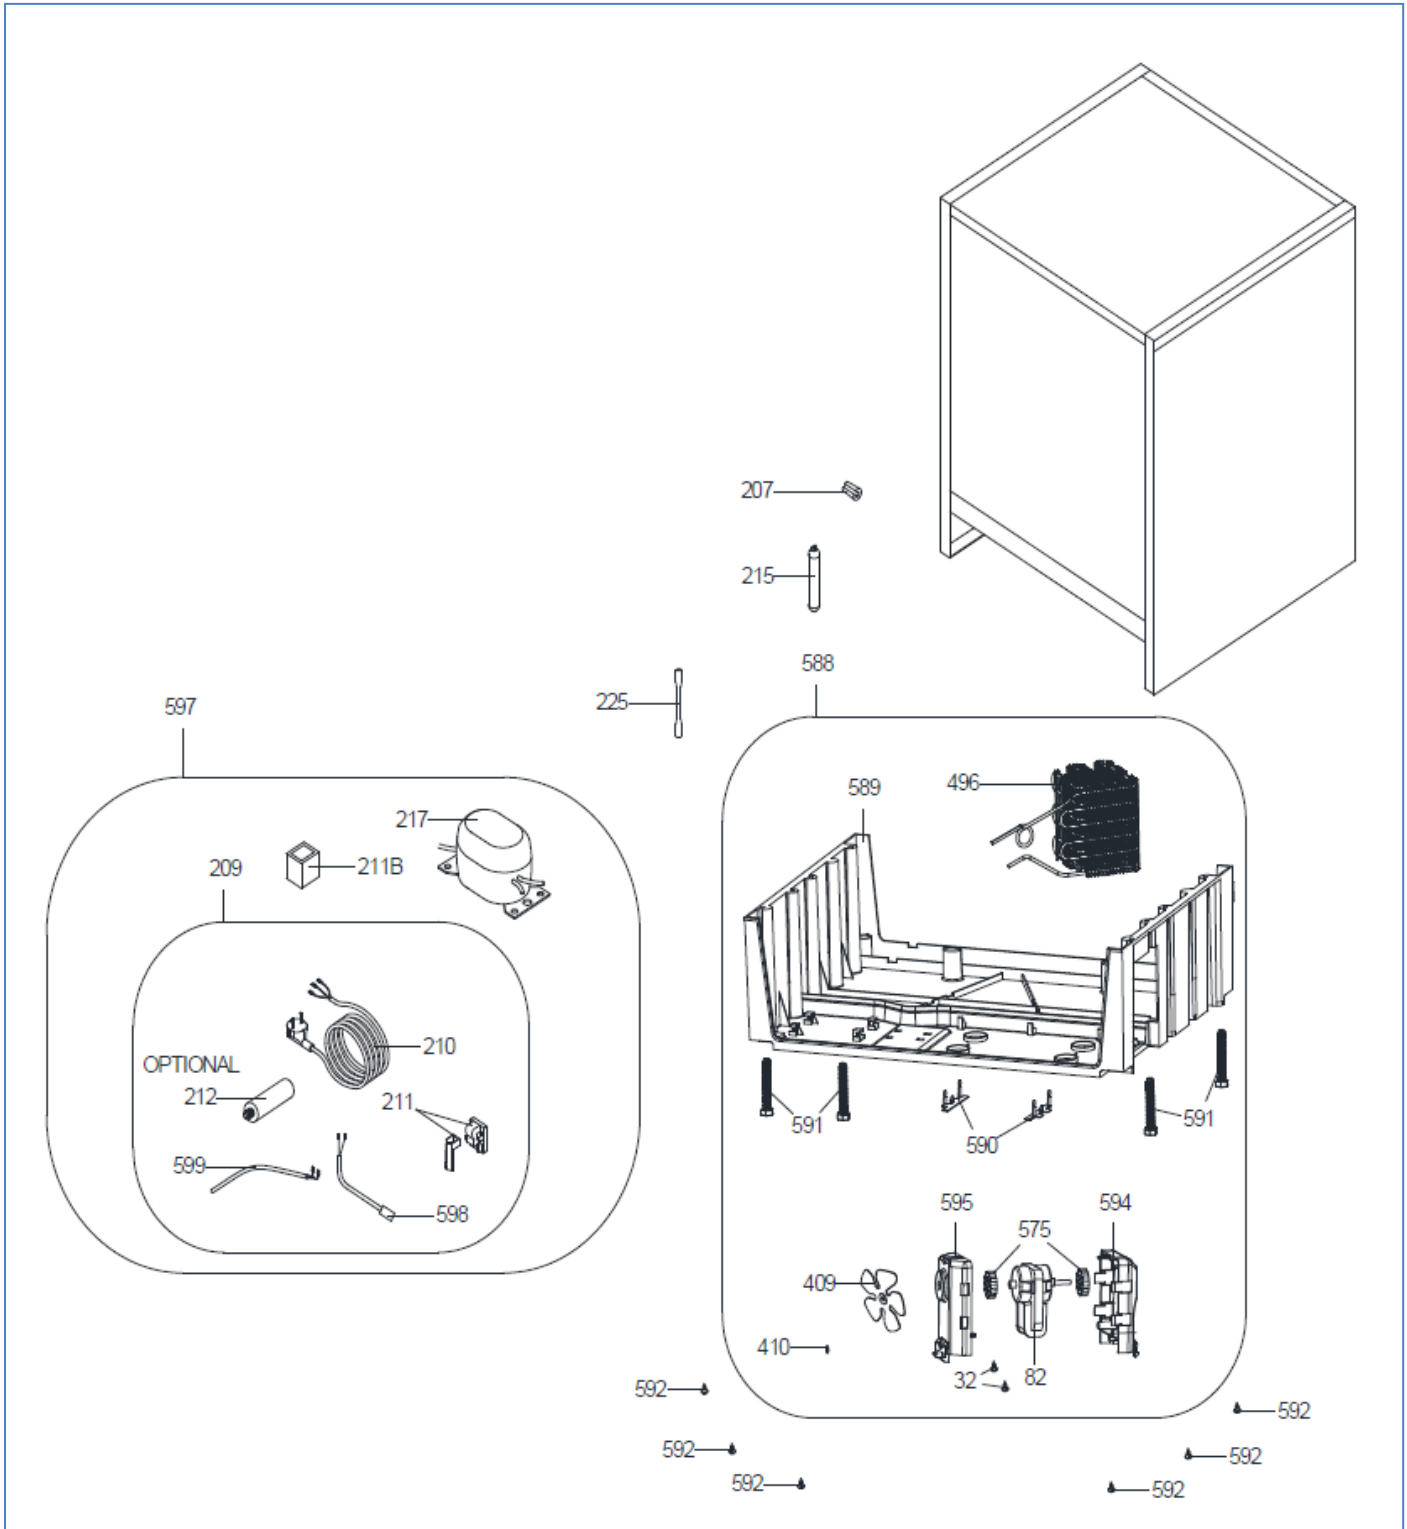

RBF6

Caple Built Under Freezer

Technical Manual

RBF6

Caple Built Under Freezer

RBF6

Caple Built Under Freezer

RBF6

Caple Built Under Freezer

RBF6

Cable Built Under Freezer

RBF6

Caple Built Under Freezer

Item	Part Number	Description
8	35005015	SCREW ST 4.2*13 YSB-C
11	42032779	MIDDLE HINGE SREW CAP(SMALL)NEW(S.W.)
12	42032778	MIDDLE HINGE SREW CAP(BIG)S.W.(NEW)
17	42133750	ICE SCRAPER NEW
18	42290389	ICE TRAY COMMON NEW
27 & 107	32044602	TERMOSTAT(KXF29N4-E)FOSHAN
29	42033628	THERMOSTAT KNOB-SHORT(DIA:18)S.W.
70	37035782	SCREW KA 40*14 YSB-C-A3K
95	42038294	DOND.EVAP PRF/1650(INJ)KAR BYZ
96	37011136	DOND.EVAP KOMPLE/1650ANK(WOT)
155	22112350	DOOR ASSY/1650 BI DOD-CAP-NEW(S.W.)
206	42009471	CABLE HOLDER(AVANTÄ°)WHITE - N-6B
207	42155463	RUBBER CONDENSER ANTIVIBRATION
210	32007439	POW.CRD/2.5M/UK
211	32047319	OVER L.GR.MH1090Y-NM/DRB16K61A7/QPE2C15
211B	42252535	COMP.COVER/JIAXIPERA24.04.069 RV1
212	32040615	CAPACITOR 2uF/A-S2/6.3/METAL
213	37009265	SCREW M YSB 5x16 C ST TT,O
215	37029499	DRYER(XH9,0.40MM,5.5GR)SINGLE
217	32047318	COMPR.MH1090Y-NM/2UF/DRB16K61A7/QPE2-C15
225	37049663	SERVICE TUBE(95*6*0,7)TIP B
460	42041558	GASKET/1700 ANK(S.W.)JILPEA
476	42291588	DOD ASSM. KIT/60 CM RV4
477A	37039361	FURNITURE FIXING SM RIGHT BU
477B	37039362	FURNITURE FIXING SM LEFT BU
480	37030634	SCREW,P,YSB,40x13,C,ST,A3K,SUNTA
481	42217945	FURN. SPACE COVER GASKET/1700BI- (SW)
488	37020555	THERMOSTAT SHEET/1700 RV1
506	42031825	DOD HANG COVER/1400ANK(S.W.)
507	37030868	DOD -DOOR HANG/HIGH RV1 0,8MM
508	37035656	DOD DOOR-CABINET DOOR FIXING BRACKET RV1
509	37034533	TOP/HINGE DOD/60CMANK 1600
510	37036052	SCREW M,YHB,5x14,F,ST,A3K,TT, LAMELLA
511	37034532	BOTTOM/HINGE DOD/60CMANK 1600
537	37001235	SCREW GR/ ANK-DOD
584	32053141	GRILL THERM.GR/1650(KAR RVH)SIYAH\$SPZRV3
585	42287965	GRILL THERMOSTAT BOX/1700(S.W.)424CSRGF
586	42283348	GRILL COVER/1700(S.W.)