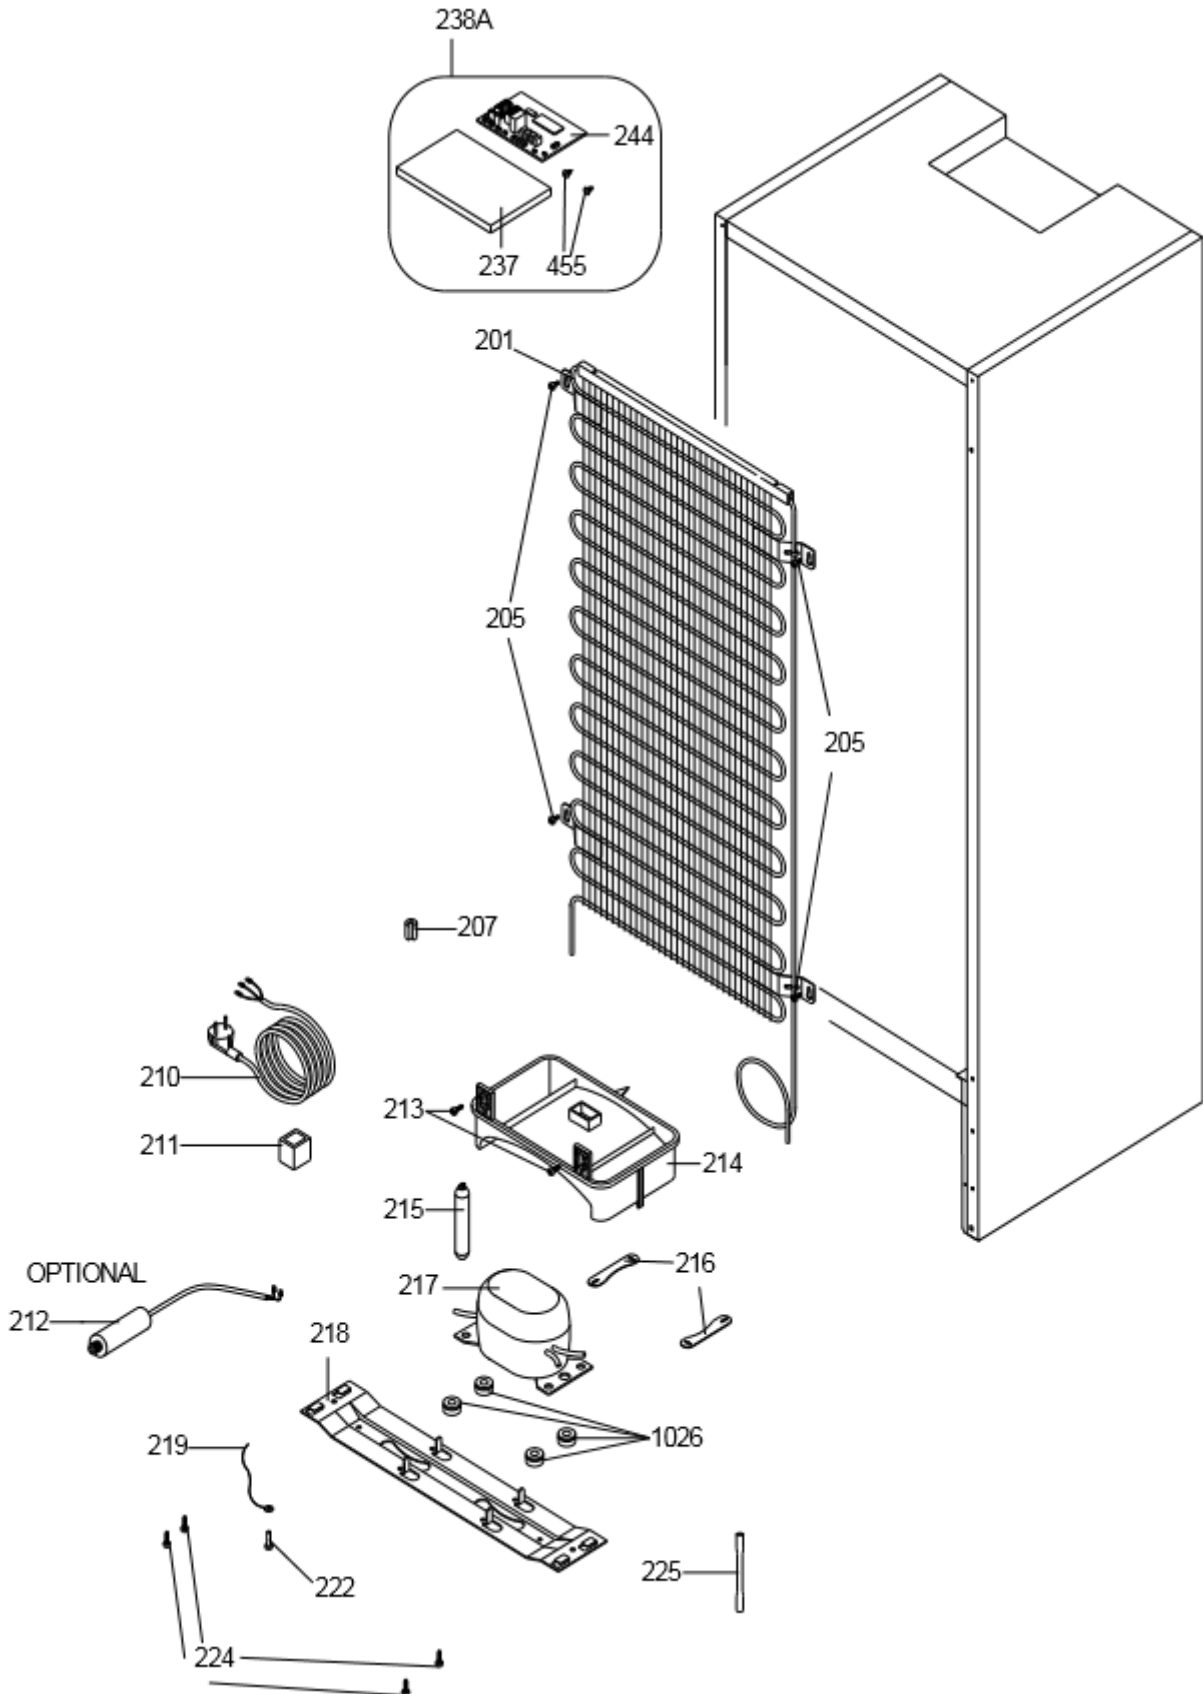

RIL1795

Caple 177cm Integrated Larder Fridge

Technical Manual

RIL1795 - Caple 177cm Integrated Larder Fridge

RIL1795 - Caple 177cm Integrated Larder Fridge

RIL1795 - Caple 177cm Integrated Larder Fridge

RIL1795 - Caple 177cm Integrated Larder Fridge

Item	Part Number	Description
2	37028246	BOTTOM/TOP HINGE SS/1400 BUILT HEX PIN
11	42032779	MIDDLE HINGE SREW CAP(SMALL)NEW(S.W.)
13	32007761	DOOR SWITCH(S.W.)2POLE
14	42124318	TUNNEL DRAIN PLUG S.W. RV1
25	35003482	SCREW 40*13 YSB-R-C-INOX
25	35003482	SCREW 40*13 YSB-R-C-INOX
29	42157903	HEAD PANEL BUTON /2791 (SW) SRGP
30	42140581	LIGHT CARRIER 2451
37	47013799	R COMPARTMENT GLASS SHELF/2795
38A	42139596	R.GLASS SHELF PRF/3951(EXT)HOT 442.5
38B	42147146	R.GLASS SHELF BACK TRIM/319(S.W)
39	47014721	TOP COMPARTMENT TOP GLASS SHELF/2795RV1
40	42152884	CRISPER FLAP GR/2795(432C \$)HUMC
71	47014612	WINE SHELF/2795(CINKO)
76	42152836	HEAD PANEL COVER 2791 RIGHT S.W
76B	42152837	HEAD PANEL COVER 2791 LEFT S.W
77	42152838	HEAD PANEL COVER 2791 S.W
80	32030838	TURBO FAN MOTOR GROUP/3951 (NMB)
81	42121279	TURBO FAN HOLDER ES 3951
83	42121280	TURBO FAN COVER ES 3951
84	37009661	SCREW 40*25 YSB-F
P101	50007464	PACKAGE STRIP(0,8MM*11,5MM)
102	32032471	head panel complete
131	35001721	SCREW KA 40*14 YSB-C-INOX
151	42004499	BUSHING/1400 ANK
155	22000875	DOOR ASSY/2795 ANK S-W.CAP (S.W)
159	42163485	EGG HOLDER (TRANS.-NAT) RV1
175	42157047	CHEESE BUTTER SHELF/319ERA(TRNS GRAY)FLM
175	42157043	CHEESE BUTTER SHELF/319ERA(TRANS GRAY)
175	42157043	CHEESE BUTTER SHELF/319ERA(TRANS GRAY)
177	42157048	BOTTLE SHELF/319 ERA TRANS-GRAY - FLM
177	42157042	BOTTLE SHELF/319 ERA TRAN-GRAY
201	37027368	CONDENSER 54CM/24 PASS/4,00*0,5MM(2CS)
203	42118033	SPACER(NAT)
205	35009792	SCREW ST 4.8*13 YSB-T-C
207	42155463	RUBBER CONDANSER MUTUAL ANTIVIBRASYON
210	32026489	POWER CORD HXD30AA/4,8*08/MAK(2.5m)ENG