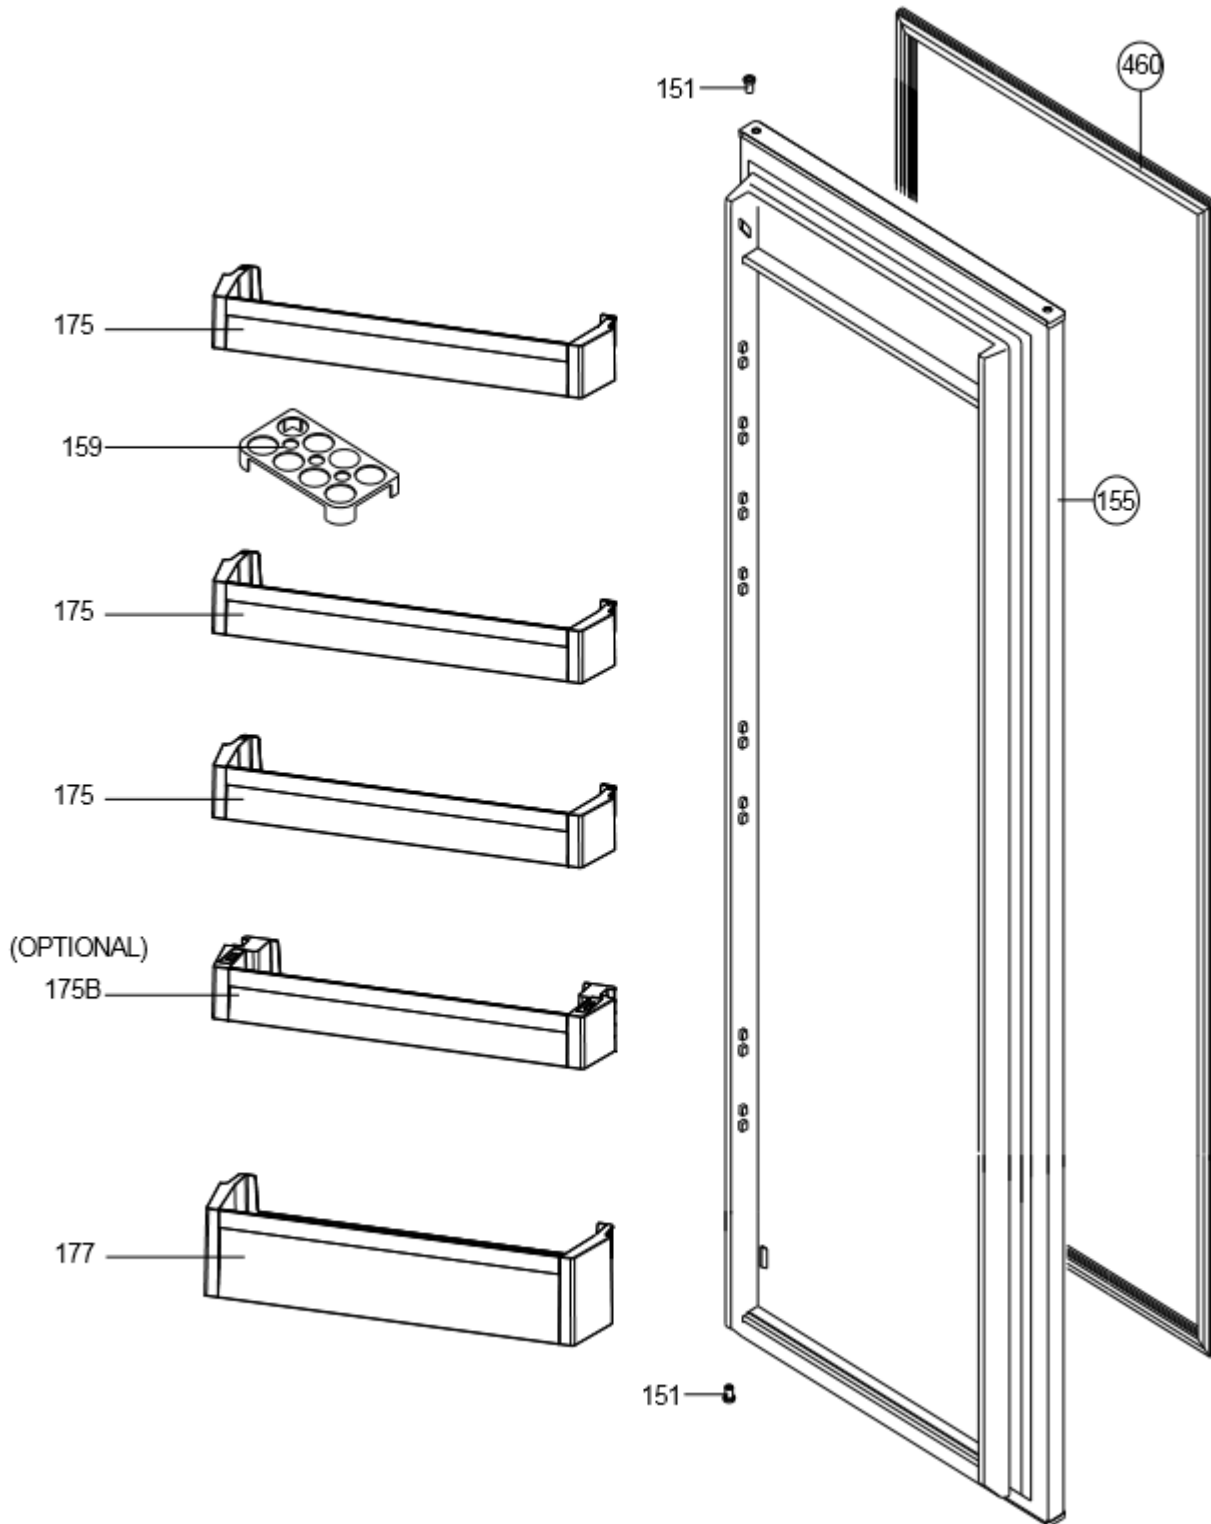

RIL1795

Caple 177cm Integrated Larder Fridge

Technical Manual

RIL1795 - Caple 177cm Integrated Larder Fridge

RIL1795 - Caple 177cm Integrated Larder Fridge

RIL1795 - Caple 177cm Integrated Larder Fridge

RIL1795 - Caple 177cm Integrated Larder Fridge

Item	Part Number	Description
2	37028246	BOTTOM/TOP HINGE SS/1400 BUILT HEX PIN
11	42032779	MIDDLE HINGE SREW CAP(SMALL)NEW(S.W.)
13	32007761	DOOR SWITCH(S.W.)2POLE
14	42124318	TUNNEL DRAIN PLUG S.W. RV1
25	35003482	SCREW 40*13 YSB-R-C-INOX
25	35003482	SCREW 40*13 YSB-R-C-INOX
29	42157903	HEAD PANEL BUTON /2791 (SW) SRGP
30	42140581	LIGHT CARRIER 2451
37	47013799	R COMPARTMENT GLASS SHELF/2795
38A	42139596	R.GLASS SHELF PRF/3951(EXT)HOT 442.5
38B	42147146	R.GLASS SHELF BACK TRIM/319(S.W)
39	47014721	TOP COMPARTMENT TOP GLASS SHELF/2795RV1
40	42152884	CRISPER FLAP GR/2795(432C \$)HUMC
71	47014612	WINE SHELF/2795(CINKO)
76	42152836	HEAD PANEL COVER 2791 RIGHT S.W
76B	42152837	HEAD PANEL COVER 2791 LEFT S.W
77	42152838	HEAD PANEL COVER 2791 S.W
80	32030838	TURBO FAN MOTOR GROUP/3951 (NMB)
81	42121279	TURBO FAN HOLDER ES 3951
83	42121280	TURBO FAN COVER ES 3951
84	37009661	SCREW 40*25 YSB-F
P101	50007464	PACKAGE STRIP(0,8MM*11,5MM)
102	32032471	head panel complete
131	35001721	SCREW KA 40*14 YSB-C-INOX
151	42004499	BUSHING/1400 ANK
155	22000875	DOOR ASSY/2795 ANK S-W.CAP (S.W)
159	42163485	EGG HOLDER (TRANS.-NAT) RV1
175	42157047	CHEESE BUTTER SHELF/319ERA(TRNS GRAY)FLM
175	42157043	CHEESE BUTTER SHELF/319ERA(TRANS GRAY)
175	42157043	CHEESE BUTTER SHELF/319ERA(TRANS GRAY)
177	42157048	BOTTLE SHELF/319 ERA TRANS-GRAY - FLM
177	42157042	BOTTLE SHELF/319 ERA TRAN-GRAY
201	37027368	CONDENSER 54CM/24 PASS/4,00*0,5MM(2CS)
203	42118033	SPACER(NAT)
205	35009792	SCREW ST 4.8*13 YSB-T-C
207	42155463	RUBBER CONDANSER MUTUAL ANTIVIBRASYON
210	32026489	POWER CORD HXD30AA/4,8*08/MAK(2.5m)ENG