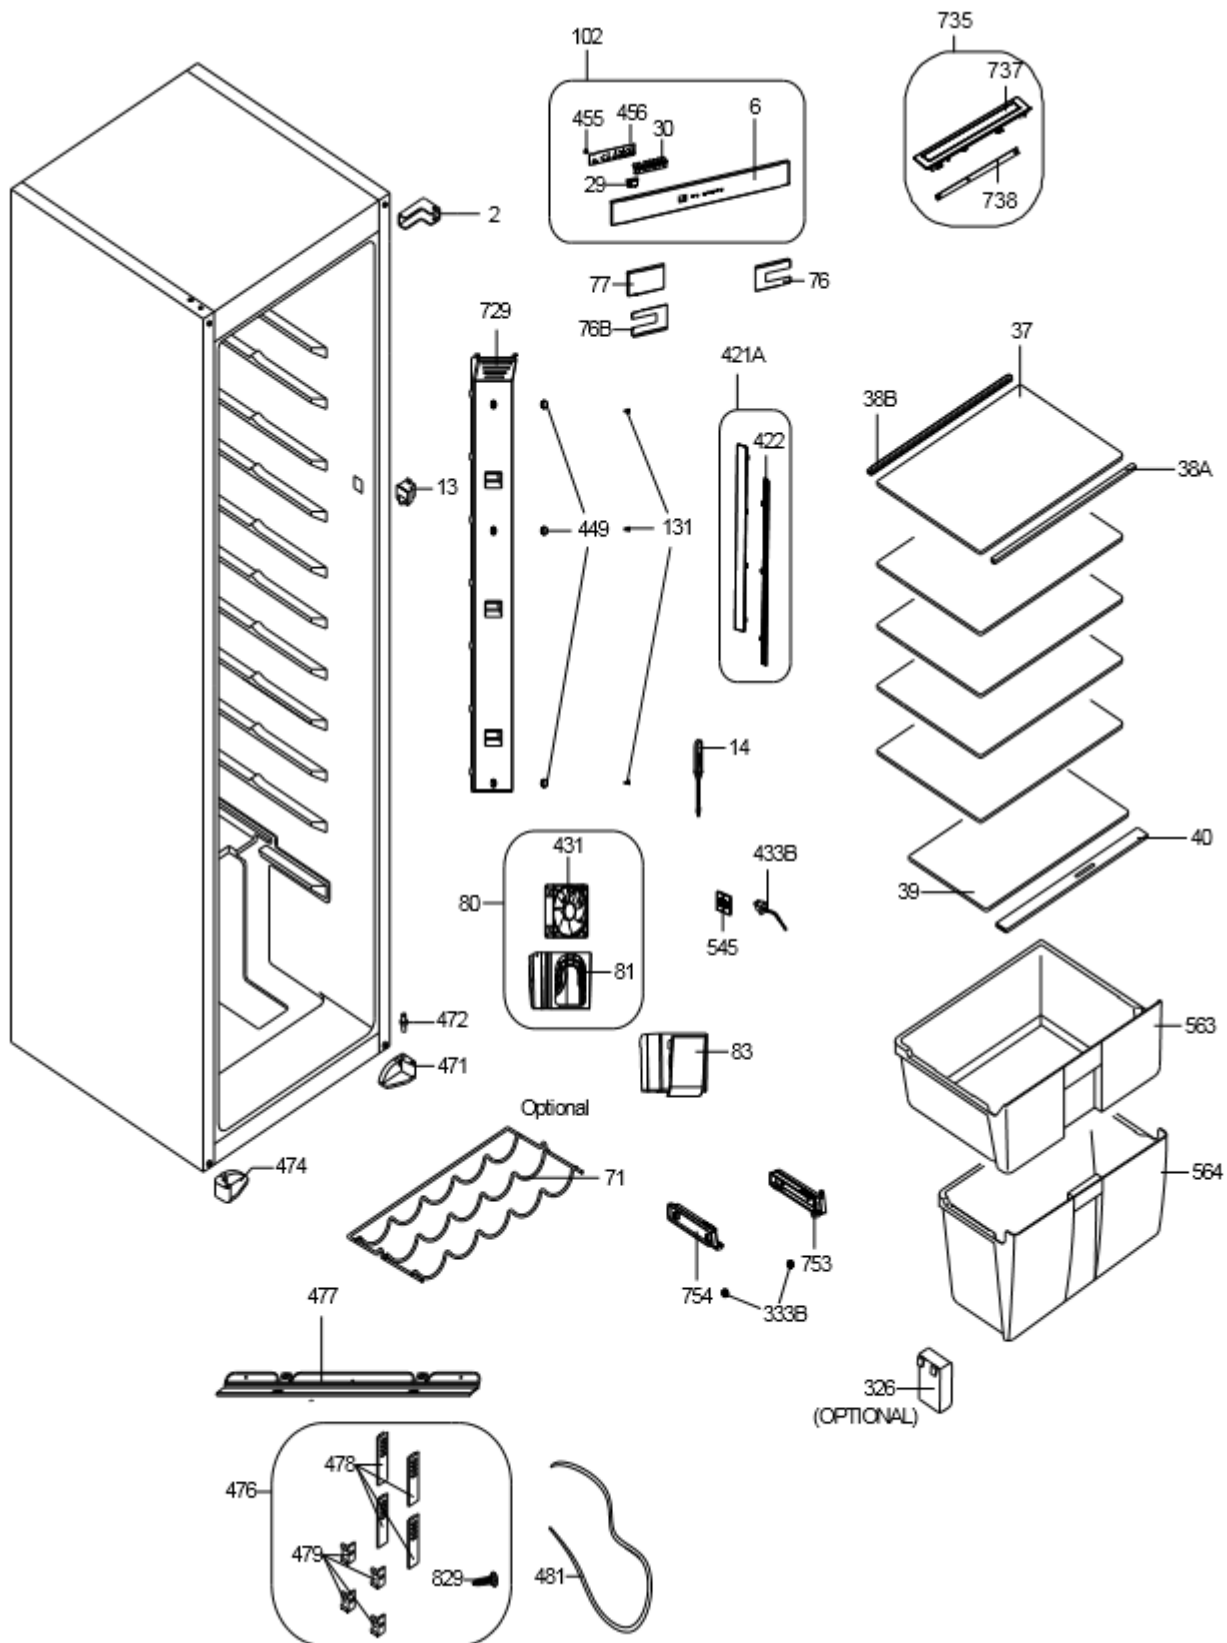

RIL1795

Caple 177cm Integrated Larder Fridge

Technical Manual

RIL1795 - Caple 177cm Integrated Larder Fridge

RIL1795 - Caple 177cm Integrated Larder Fridge

RIL1795 - Caple 177cm Integrated Larder Fridge

RIL1795 - Caple 177cm Integrated Larder Fridge

Item	Part Number	Description
2	37028246	BOTTOM/TOP HINGE SS/1400 BUILT HEX PIN
11	42032779	MIDDLE HINGE SREW CAP(SMALL)NEW(S.W.)
13	32007761	DOOR SWITCH(S.W.)2POLE
14	42124318	TUNNEL DRAIN PLUG S.W. RV1
25	35003482	SCREW 40*13 YSB-R-C-INOX
25	35003482	SCREW 40*13 YSB-R-C-INOX
29	42157903	HEAD PANEL BUTON /2791 (SW) SRGP
30	42140581	LIGHT CARRIER 2451
37	47013799	R COMPARTMENT GLASS SHELF/2795
38A	42139596	R.GLASS SHELF PRF/3951(EXT)HOT 442.5
38B	42147146	R.GLASS SHELF BACK TRIM/319(S.W)
39	47014721	TOP COMPARTMENT TOP GLASS SHELF/2795RV1
40	42152884	CRISPER FLAP GR/2795(432C \$)HUMC
71	47014612	WINE SHELF/2795(CINKO)
76	42152836	HEAD PANEL COVER 2791 RIGHT S.W
76B	42152837	HEAD PANEL COVER 2791 LEFT S.W
77	42152838	HEAD PANEL COVER 2791 S.W
80	32030838	TURBO FAN MOTOR GROUP/3951 (NMB)
81	42121279	TURBO FAN HOLDER ES 3951
83	42121280	TURBO FAN COVER ES 3951
84	37009661	SCREW 40*25 YSB-F
P101	50007464	PACKAGE STRIP(0,8MM*11,5MM)
102	32032471	head panel complete
131	35001721	SCREW KA 40*14 YSB-C-INOX
151	42004499	BUSHING/1400 ANK
155	22000875	DOOR ASSY/2795 ANK S-W.CAP (S.W)
159	42163485	EGG HOLDER (TRANS.-NAT) RV1
175	42157047	CHEESE BUTTER SHELF/319ERA(TRNS GRAY)FLM
175	42157043	CHEESE BUTTER SHELF/319ERA(TRANS GRAY)
175	42157043	CHEESE BUTTER SHELF/319ERA(TRANS GRAY)
177	42157048	BOTTLE SHELF/319 ERA TRANS-GRAY - FLM
177	42157042	BOTTLE SHELF/319 ERA TRAN-GRAY
201	37027368	CONDENSER 54CM/24 PASS/4,00*0,5MM(2CS)
203	42118033	SPACER(NAT)
205	35009792	SCREW ST 4.8*13 YSB-T-C
207	42155463	RUBBER CONDANSER MUTUAL ANTIVIBRASYON
210	32026489	POWER CORD HXD30AA/4,8*08/MAK(2.5m)ENG