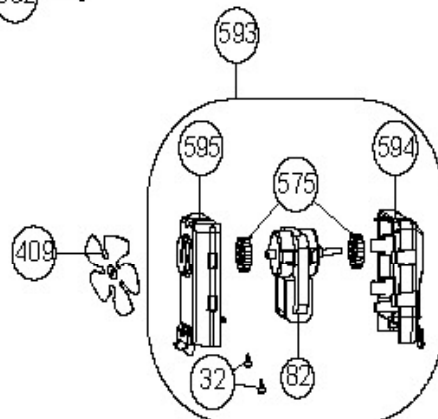

Caple Built Under Fridge

588

Item	Part Number	Description
7	37032597	SCREW TT M5*16 YSB-F
11	42032779	MIDDLE HINGE SREW CAP(SMALL)NEW(S.W.)
12	42032778	MIDDLE HINGE SREW CAP(BIG)S.W.(NEW)
13	32031240	LAMP SWITCH/2 POLE/SNW WHT/G-A
14	42124318	TUNNEL DRAIN PLUG S.W. RV1
18	42178383	ICE TRAY/170
22	32028706	LED BULB/E14/6500K
23	30007907	LAMP HOLDER E-14
27	32015318	TERMOSTAT(FOSHAN KDF25X-E)PLS
28	42149929	LAMP COVER/1700(NAT)RV1PP
29	42033628	THERMOSTAT KNOB-SHORT(DIA:18)S.W.
32	35000744	SCREW KA 40*18 YSB-C-INOX
35	32008466	WIRING HARNESS/THERMOSTAT/1700
37	47004949	R GLASS SHELF/1600 BEFORE JAN 2017
37	47014406	R GLASS SHELF/1600 AFTER JAN 2017
38	42157515	R.GLASS SHELF PRF/1600(EXT)WH 501
38C	42133761	GLASS SHELF BACK CORNER TRIM RIGHT
38D	42133765	GLASS SHELF BACK CORNER TRIM LEFT
41	42047903	CRISPER/1700 ANK(TRANSPARENT
111	32029914	LAMP BOX GR/1600(S.W) LDA (W COVER)
112	42137815	LAMP BOX/1600(S.W) PP30TALK
137	42143600	F DOOR GR/1600 ANK 424C-SRGF(4*) ILP SW
140	52076297	F DOOR PAD/1600
142	42032021	F DOOR HANDLE GR/340 SRGF(S.W.)
146	35005861	F DOOR SPRING/340(U)
147	42004533	HINGE,F DOOR/1400 ANK
149	42032074	F DOOR HOLDER(S.W.)
155	22112349	DOOR ASSY - POST OCT 2019
155	20682696	DOOR ASSY - PRE OCT 2019
159	42163485	EGG HOLDER (TRANS.-NAT) RV1
175	42178611	C/B SH GR/340FW-ARC(GRY)HOT CAPLE242 SRG
177	42178634	BOTTLE SHELF GR/345FW(GRY)HOT
177	42078508	BOTTLE SHELF/345FW ARC(TRANS-WHGRAY)
205	35009792	SCREW ST 4.8*13 YSB-T-C
207	42155463	RUBBER CONDANSER MUTUAL ANTIVIBRASYON
209	32033980	SUP.CAB.GR.TB1080Y-AL/VZ/PG/2MF/2,5M/UK
210	32007439	POWER CORD(2.5m-ENG)
211	32032120	OVER L.GR.TB1080Y-AL/B35-105/TYQZ108
211B	42177882	COMP.COVER/JIAXIPERA/24.01.59
212	32011534	CAPACITOR 2uF/B-S3/6.3
215	37030927	DRYER(XH6,0.40MM,7.5GR I.C.=2,1)SINGLE
216	20020023	COMP FIXING BRACKET
217	32032119	COMP.TB1080Y-AL/2MF/B35-105/TYQZ108
225	35002664	SERVICE TUBE(105*6*0,7)TYPE B
226	35003174	SUCTION ASSY
480	37030634	SCREW,P,YSB,40x13,C,ST,A3K,SUNTA
488	37020555	THERMOSTAT SHEET/1700 RV1