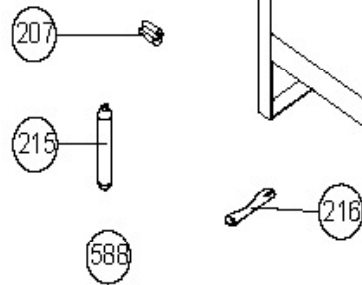

Caple Built Under Fridge

588

Item	Part Number	Description
7	37032597	SCREW TT M5*16 YSB-F
11	42032779	MIDDLE HINGE SREW CAP(SMALL)NEW(S.W.)
12	42032778	MIDDLE HINGE SREW CAP(BIG)S.W.(NEW)
13	32031240	LAMP SWITCH/2 POLE/SNW WHT/G-A
14	42124318	TUNNEL DRAIN PLUG S.W. RV1
18	42178383	ICE TRAY/170
22	32028706	LED BULB/E14/6500K
23	30007907	LAMP HOLDER E-14
27	32015318	TERMOSTAT(FOSHAN KDF25X-E)PLS
28	42149929	LAMP COVER/1700(NAT)RV1PP
29	42033628	THERMOSTAT KNOB-SHORT(DIA:18)S.W.
32	35000744	SCREW KA 40*18 YSB-C-INOX
35	32008466	WIRING HARNESS/THERMOSTAT/1700
37	47004949	R GLASS SHELF/1600 BEFORE JAN 2017
37	47014406	R GLASS SHELF/1600 AFTER JAN 2017
38	42157515	R.GLASS SHELF PRF/1600(EXT)WH 501
38C	42133761	GLASS SHELF BACK CORNER TRIM RIGHT
38D	42133765	GLASS SHELF BACK CORNER TRIM LEFT
41	42047903	CRISPER/1700 ANK(TRANSPARENT
111	32029914	LAMP BOX GR/1600(S.W) LDA (W COVER)
112	42137815	LAMP BOX/1600(S.W) PP30TALK
137	42143600	F DOOR GR/1600 ANK 424C-SRGF(4*) ILP SW
140	52076297	F DOOR PAD/1600
142	42032021	F DOOR HANDLE GR/340 SRGF(S.W.)
146	35005861	F DOOR SPRING/340(U)
147	42004533	HINGE,F DOOR/1400 ANK
149	42032074	F DOOR HOLDER(S.W.)
155	22112349	DOOR ASSY - POST OCT 2019
155	20682696	DOOR ASSY - PRE OCT 2019
159	42163485	EGG HOLDER (TRANS.-NAT) RV1
175	42178611	C/B SH GR/340FW-ARC(GRY)HOT CAPLE242 SRG
177	42178634	BOTTLE SHELF GR/345FW(GRY)HOT
177	42078508	BOTTLE SHELF/345FW ARC(TRANS-WHGRAY)
205	35009792	SCREW ST 4.8*13 YSB-T-C
207	42155463	RUBBER CONDANSER MUTUAL ANTIVIBRASYON
209	32033980	SUP.CAB.GR.TB1080Y-AL/VZ/PG/2MF/2,5M/UK
210	32007439	POWER CORD(2.5m-ENG)
211	32032120	OVER L.GR.TB1080Y-AL/B35-105/TYQZ108
211B	42177882	COMP.COVER/JIAXIPERA/24.01.59
212	32011534	CAPACITOR 2uF/B-S3/6.3
215	37030927	DRYER(XH6,0.40MM,7.5GR I.C.=2,1)SINGLE
216	20020023	COMP FIXING BRACKET
217	32032119	COMP.TB1080Y-AL/2MF/B35-105/TYQZ108
225	35002664	SERVICE TUBE(105*6*0,7)TYPE B
226	35003174	SUCTION ASSY
480	37030634	SCREW,P,YSB,40x13,C,ST,A3K,SUNTA
488	37020555	THERMOSTAT SHEET/1700 RV1