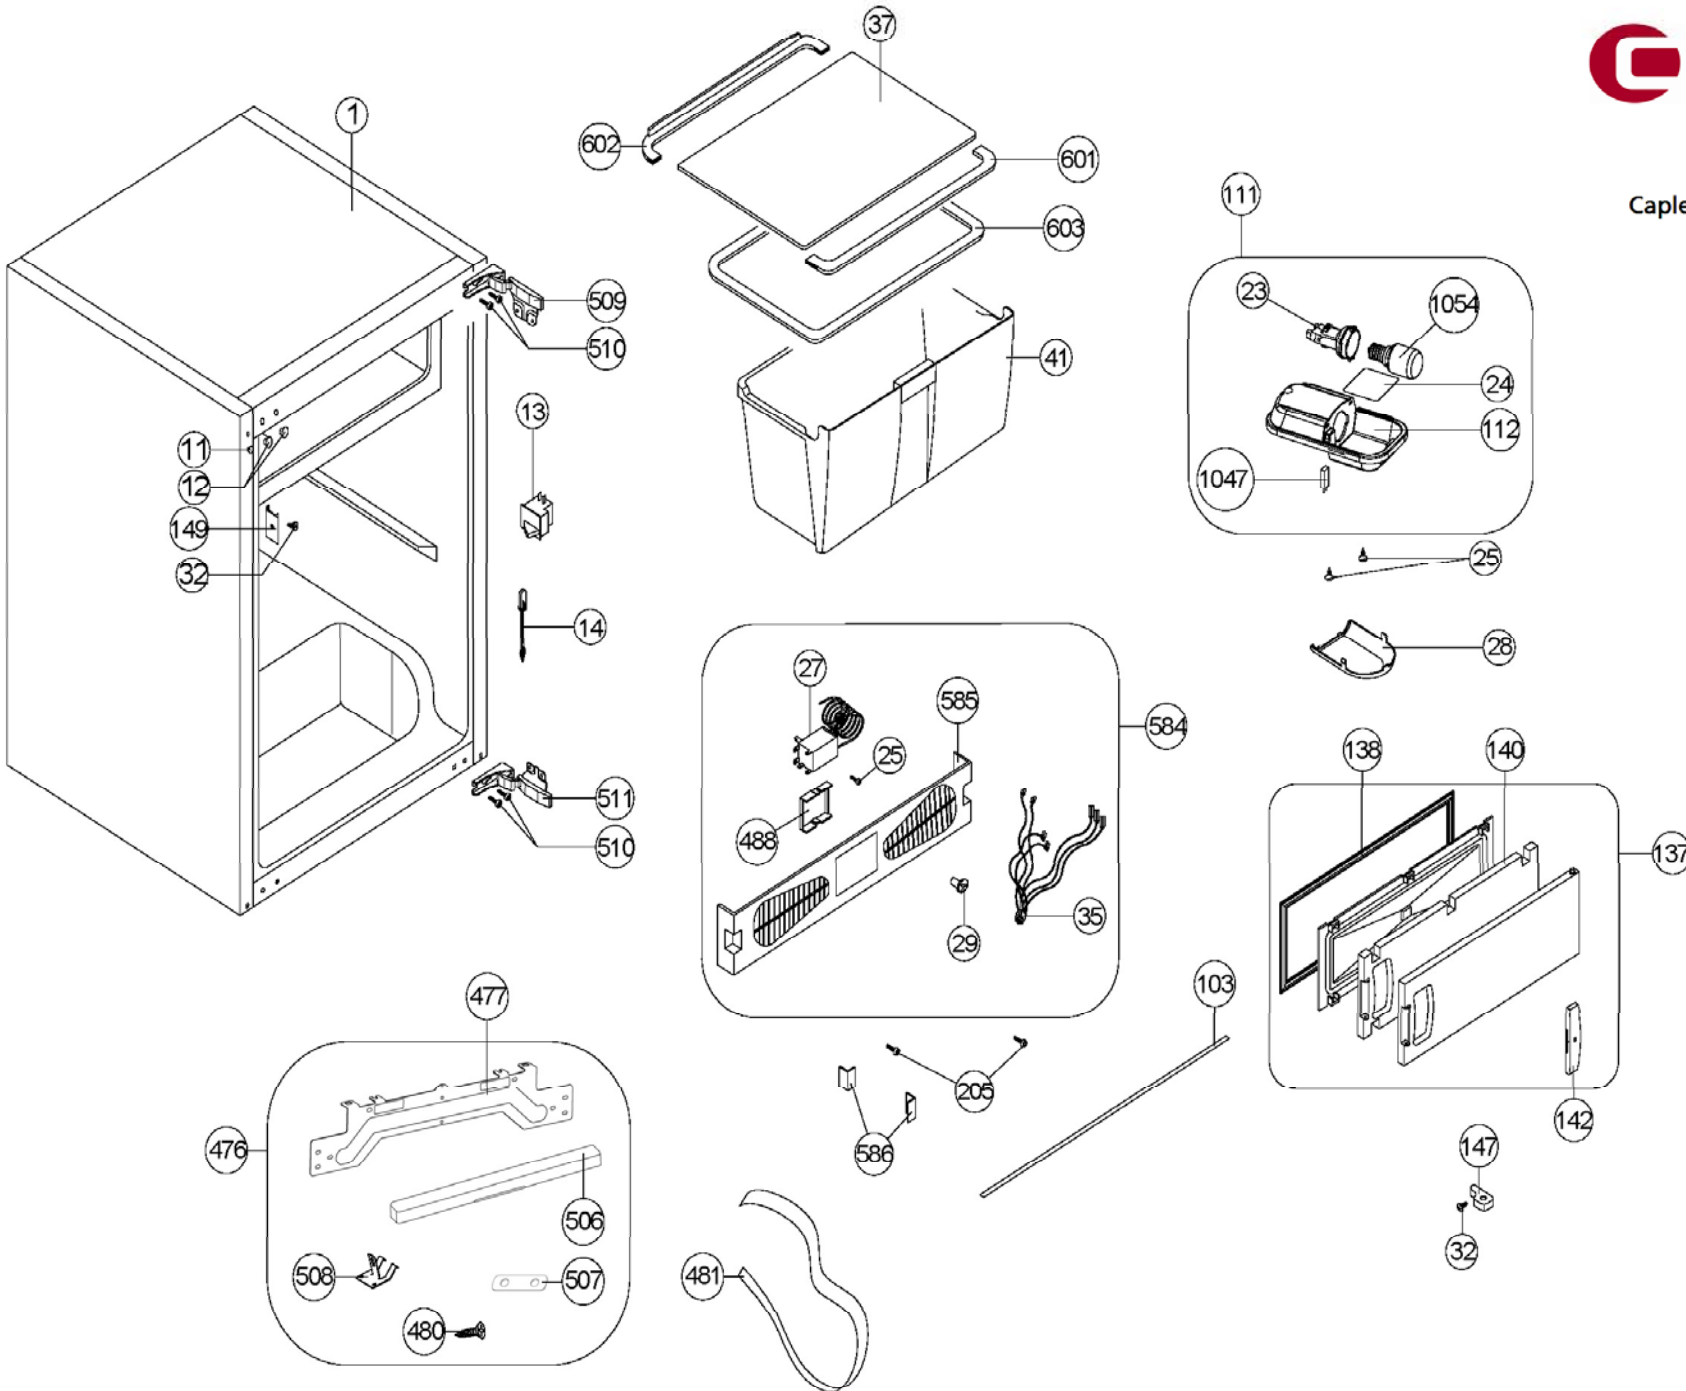

RBR6

Caple Built Under Fridge