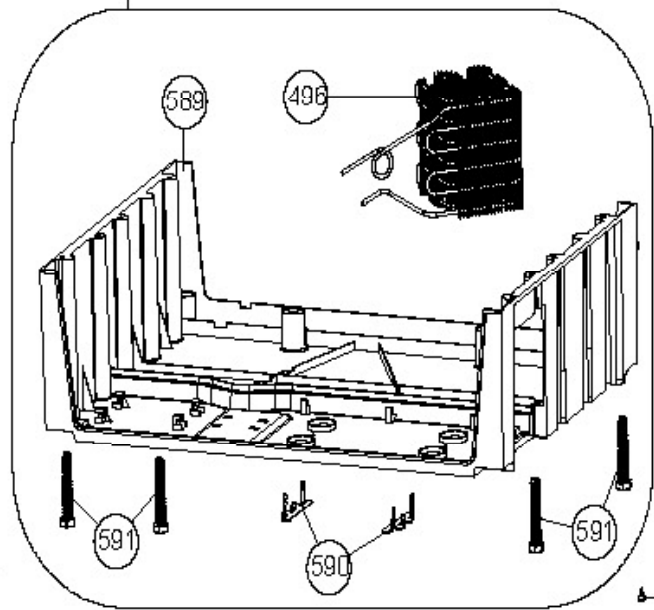

Caple Built Under Fridge

588

Item	Part Number	Description
7	37032597	SCREW TT M5*16 YSB-F
11	42032779	MIDDLE HINGE SREW CAP(SMALL)NEW(S.W.)
12	42032778	MIDDLE HINGE SREW CAP(BIG)S.W.(NEW)
13	32031240	LAMP SWITCH/2 POLE/SNW WHT/G-A
14	42124318	TUNNEL DRAIN PLUG S.W. RV1
18	42178383	ICE TRAY/170
22	32028706	LED BULB/E14/6500K
23	30007907	LAMP HOLDER E-14
27	32015318	TERMOSTAT(FOSHAN KDF25X-E)PLS
28	42149929	LAMP COVER/1700(NAT)RV1PP
29	42033628	THERMOSTAT KNOB-SHORT(DIA:18)S.W.
32	35000744	SCREW KA 40*18 YSB-C-INOX
35	32008466	WIRING HARNESS/THERMOSTAT/1700
37	47004949	R GLASS SHELF/1600 BEFORE JAN 2017
37	47014406	R GLASS SHELF/1600 AFTER JAN 2017
38	42157515	R.GLASS SHELF PRF/1600(EXT)WH 501
38C	42133761	GLASS SHELF BACK CORNER TRIM RIGHT
38D	42133765	GLASS SHELF BACK CORNER TRIM LEFT
41	42047903	CRISPER/1700 ANK(TRANSPARENT
111	32029914	LAMP BOX GR/1600(S.W) LDA (W COVER)
112	42137815	LAMP BOX/1600(S.W) PP30TALK
137	42143600	F DOOR GR/1600 ANK 424C-SRGF(4*) ILP SW
140	52076297	F DOOR PAD/1600
142	42032021	F DOOR HANDLE GR/340 SRGF(S.W.)
146	35005861	F DOOR SPRING/340(U)
147	42004533	HINGE,F DOOR/1400 ANK
149	42032074	F DOOR HOLDER(S.W.)
155	22112349	DOOR ASSY - POST OCT 2019
155	20682696	DOOR ASSY - PRE OCT 2019
159	42163485	EGG HOLDER (TRANS.-NAT) RV1
175	42178611	C/B SH GR/340FW-ARC(GRY)HOT CAPLE242 SRG
177	42178634	BOTTLE SHELF GR/345FW(GRY)HOT
177	42078508	BOTTLE SHELF/345FW ARC(TRANS-WHGRAY)
205	35009792	SCREW ST 4.8*13 YSB-T-C
207	42155463	RUBBER CONDANSER MUTUAL ANTIVIBRASYON
209	32033980	SUP.CAB.GR.TB1080Y-AL/VZ/PG/2MF/2,5M/UK
210	32007439	POWER CORD(2.5m-ENG)
211	32032120	OVER L.GR.TB1080Y-AL/B35-105/TYQZ108
211B	42177882	COMP.COVER/JIAXIPERA/24.01.59
212	32011534	CAPACITOR 2uF/B-S3/6.3
215	37030927	DRYER(XH6,0.40MM,7.5GR I.C.=2,1)SINGLE
216	20020023	COMP FIXING BRACKET
217	32032119	COMP.TB1080Y-AL/2MF/B35-105/TYQZ108
225	35002664	SERVICE TUBE(105*6*0,7)TYPE B
226	35003174	SUCTION ASSY
480	37030634	SCREW,P,YSB,40x13,C,ST,A3K,SUNTA
488	37020555	THERMOSTAT SHEET/1700 RV1