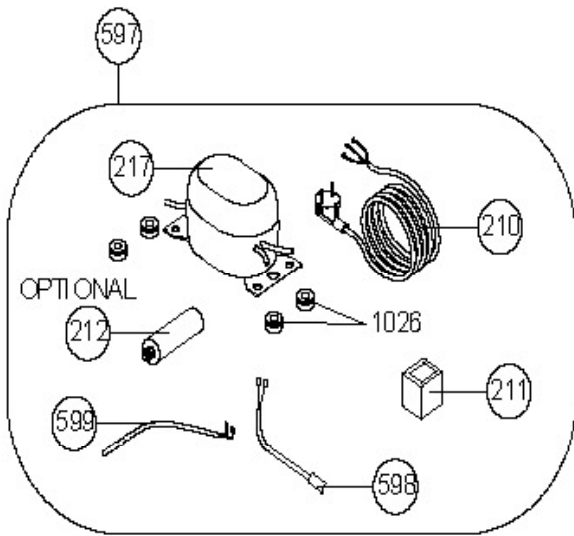

Caple Built Under Fridge

588

Item	Part Number	Description
7	37032597	SCREW TT M5*16 YSB-F
11	42032779	MIDDLE HINGE SREW CAP(SMALL)NEW(S.W.)
12	42032778	MIDDLE HINGE SREW CAP(BIG)S.W.(NEW)
13	32031240	LAMP SWITCH/2 POLE/SNW WHT/G-A
14	42124318	TUNNEL DRAIN PLUG S.W. RV1
18	42178383	ICE TRAY/170
22	32028706	LED BULB/E14/6500K
23	30007907	LAMP HOLDER E-14
27	32015318	TERMOSTAT(FOSHAN KDF25X-E)PLS
28	42149929	LAMP COVER/1700(NAT)RV1PP
29	42033628	THERMOSTAT KNOB-SHORT(DIA:18)S.W.
32	35000744	SCREW KA 40*18 YSB-C-INOX
35	32008466	WIRING HARNESS/THERMOSTAT/1700
37	47004949	R GLASS SHELF/1600 BEFORE JAN 2017
37	47014406	R GLASS SHELF/1600 AFTER JAN 2017
38	42157515	R.GLASS SHELF PRF/1600(EXT)WH 501
38C	42133761	GLASS SHELF BACK CORNER TRIM RIGHT
38D	42133765	GLASS SHELF BACK CORNER TRIM LEFT
41	42047903	CRISPER/1700 ANK(TRANSPARENT
111	32029914	LAMP BOX GR/1600(S.W) LDA (W COVER)
112	42137815	LAMP BOX/1600(S.W) PP30TALK
137	42143600	F DOOR GR/1600 ANK 424C-SRGF(4*) ILP SW
140	52076297	F DOOR PAD/1600
142	42032021	F DOOR HANDLE GR/340 SRGF(S.W.)
146	35005861	F DOOR SPRING/340(U)
147	42004533	HINGE,F DOOR/1400 ANK
149	42032074	F DOOR HOLDER(S.W.)
155	22112349	DOOR ASSY - POST OCT 2019
155	20682696	DOOR ASSY - PRE OCT 2019
159	42163485	EGG HOLDER (TRANS.-NAT) RV1
175	42178611	C/B SH GR/340FW-ARC(GRY)HOT CAPLE242 SRG
177	42178634	BOTTLE SHELF GR/345FW(GRY)HOT
177	42078508	BOTTLE SHELF/345FW ARC(TRANS-WHGRAY)
205	35009792	SCREW ST 4.8*13 YSB-T-C
207	42155463	RUBBER CONDANSER MUTUAL ANTIVIBRASYON
209	32033980	SUP.CAB.GR.TB1080Y-AL/VZ/PG/2MF/2,5M/UK
210	32007439	POWER CORD(2.5m-ENG)
211	32032120	OVER L.GR.TB1080Y-AL/B35-105/TYQZ108
211B	42177882	COMP.COVER/JIAXIPERA/24.01.59
212	32011534	CAPACITOR 2uF/B-S3/6.3
215	37030927	DRYER(XH6,0.40MM,7.5GR I.C.=2,1)SINGLE
216	20020023	COMP FIXING BRACKET
217	32032119	COMP.TB1080Y-AL/2MF/B35-105/TYQZ108
225	35002664	SERVICE TUBE(105*6*0,7)TYPE B
226	35003174	SUCTION ASSY
480	37030634	SCREW,P,YSB,40x13,C,ST,A3K,SUNTA
488	37020555	THERMOSTAT SHEET/1700 RV1