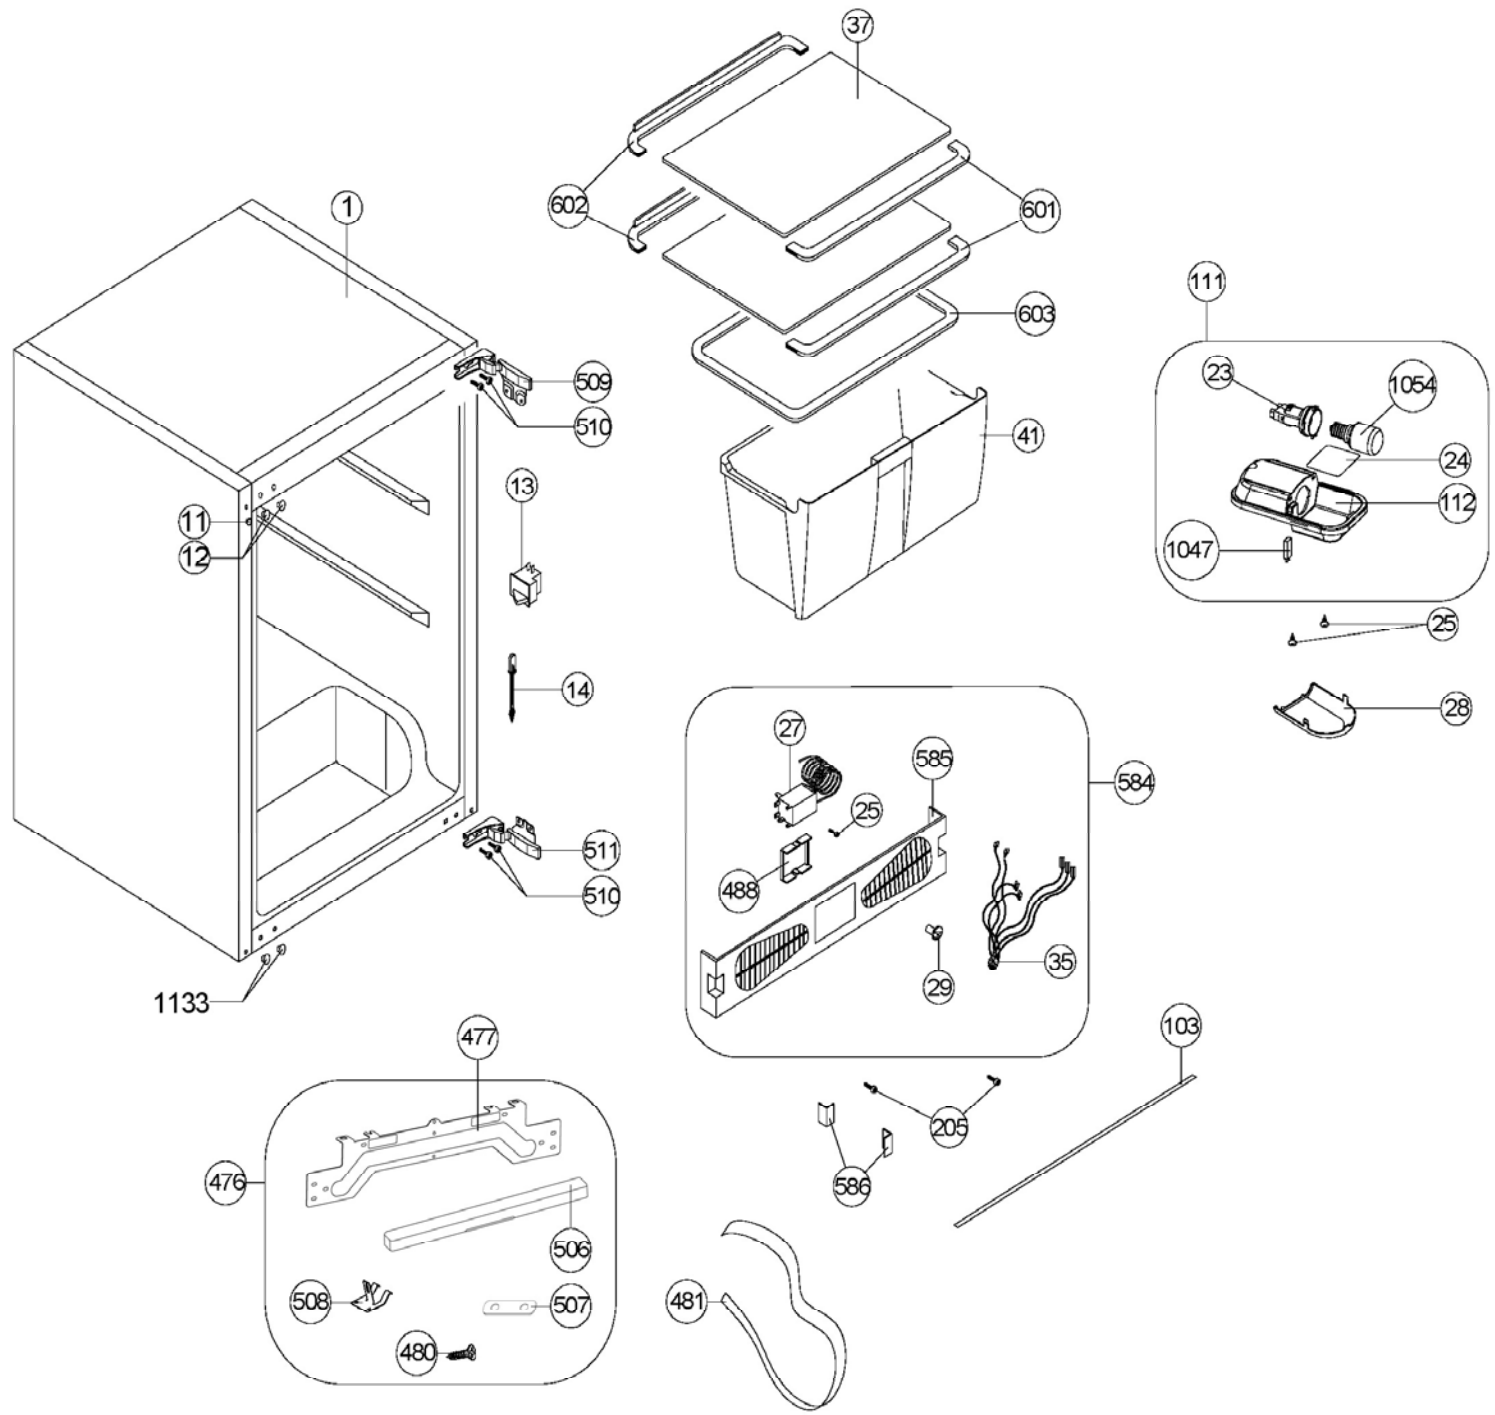

RBL4

Caple Built Under Fridge