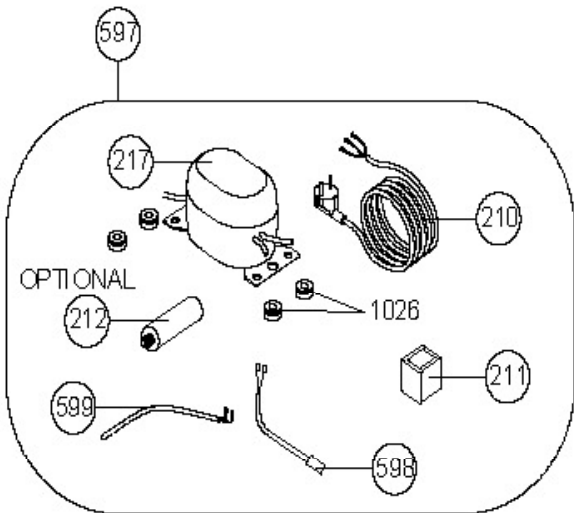

Cable Built Under Fridge

OPTIONAL

Item	Part Number	Description
8	35005015	SCREW ST 4.2*13 YSB-C
11	42032779	MIDDLE HINGE SREW CAP(SMALL)NEW(S.W.)
12	42032778	MIDDLE HINGE SREW CAP(BIG)S.W.(NEW)
13	32031240	LAMP SWITCH/2 POLE/SNW WHT/G-A
14	42124318	TUNNEL DRAIN PLUG S.W. RV1
22	32028706	LED BULB/E14/6500K
23	30007907	LAMP HOLDER E-14
25	35003482	SCREW 40*13 YSB-R-C-INOX
25	35003482	SCREW 40*13 YSB-R-C-INOX
27	32015318	THERMOSTAT(FOSHAN KDF25X-E)PLS
28	42149929	LAMP COVER/1700(NAT)RV1PP
29	42033628	THERMOSTAT KNOB-SHORT(DIA:18)S.W.
35	32008466	WIRING HARNESS/THERMOSTAT/1700
37	47004949	R GLASS SHELF/1601 BEFORE JAN 2017
37	47014406	R GLASS SHELF/1601 AFTER JAN 2017
38	42157515	R.GLASS SHELF PRF/1600(EXT)WH 501
38C	42133761	GLASS SHELF BACK CORNER TRIM RIGHT
38D	42133765	GLASS SHELF BACK CORNER TRIM LEFT
41	42047903	CRISPER/1700 ANK(TRANSPARENT
111	32029916	LAMP BOX GR/1700(S.W.) LDA (W COVER)
112	42137816	LAMP BOX/1700(S.W) PP30TALK
155A	20682696	DOOR ASSY/1700 ANK DOD-CAP - PRE OCT 2019
155B	22112349	DOOR ASSY/1700 BI DOD-CAP-NEW - FROM OCT 2019
159	42163485	EGG HOLDER (TRANS.-NAT) RV1
175	42178624	C/B SHE GR/345FW-ARC(GRY)HOT CAPLE432 SR
175	42078506	CHEESE/BUT.SHELF/345FH ARC(TRANS-WHGRAY)
177	42178634	BOTTLE SHELF GR/345FW(GRY)HOT
177	42078508	BOTTLE SHELF/345FW ARC(TRANS-WHGRAY)
207	42155463	RUBBER CONDANSER MUTUAL ANTIVIBRASYON
210	32007439	POWER CORD(2.5m-ENG)
211	32032097	OVER L.GR.MG1060Y/104LDB/6SP9047
211B	42177883	COMP.COVER/JIAXIPERA/24.04.069
212	32011534	CAPACITOR 2uF/B-S3/6.3
215	37030927	DRYER(XH6,0.40MM,7.5GR I.C.=2,1)SINGLE
216	20020023	COMP FIXING BRACKET
217	32032095	COMP.MG1060Y/2MF/104LDB/6SP9047/JIAX
225	35002664	SERVICE TUBE(105*6*0,7)TYPE B
226	35003174	SUCTION ASSY
409	42027265	PROPELLER/391(FRZ.FAN MOTOR)
476	42214133	DOD ASSM. KITI/60 CM ANK. RV2
477	37030868	DOD -DOOR HANG/HIGH RV1
480	37030634	SCREW,P,YSB,40x13,C,ST,A3K,SUNTA
488	37020555	THERMOSTAT SHEET/1700 RV1
506	42031825	DOD HANG COVER/1400ANK(S.W.)
508	37035656	DOD DOOR-CABINET DOOR FIXING BRACKET RV1
509	37034533	TOP/HINGE DOD/60CMANK(HETTICHB-UNDER)
510	37036052	SCREW M,YHB,5x14,F,ST,A3K,TT, LAMELLA