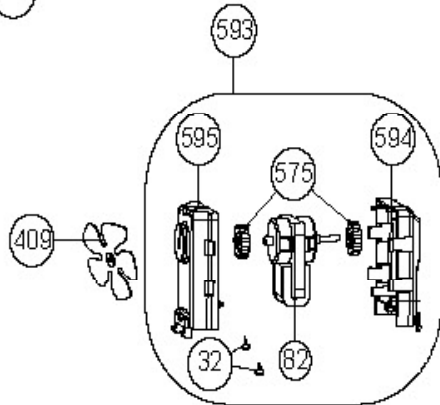

Cable Built Under Fridge

OPTIONAL

Item	Part Number	Description
8	35005015	SCREW ST 4.2*13 YSB-C
11	42032779	MIDDLE HINGE SREW CAP(SMALL)NEW(S.W.)
12	42032778	MIDDLE HINGE SREW CAP(BIG)S.W.(NEW)
13	32031240	LAMP SWITCH/2 POLE/SNW WHT/G-A
14	42124318	TUNNEL DRAIN PLUG S.W. RV1
22	32028706	LED BULB/E14/6500K
23	30007907	LAMP HOLDER E-14
25	35003482	SCREW 40*13 YSB-R-C-INOX
25	35003482	SCREW 40*13 YSB-R-C-INOX
27	32015318	THERMOSTAT(FOSHAN KDF25X-E)PLS
28	42149929	LAMP COVER/1700(NAT)RV1PP
29	42033628	THERMOSTAT KNOB-SHORT(DIA:18)S.W.
35	32008466	WIRING HARNESS/THERMOSTAT/1700
37	47004949	R GLASS SHELF/1601 BEFORE JAN 2017
37	47014406	R GLASS SHELF/1601 AFTER JAN 2017
38	42157515	R.GLASS SHELF PRF/1600(EXT)WH 501
38C	42133761	GLASS SHELF BACK CORNER TRIM RIGHT
38D	42133765	GLASS SHELF BACK CORNER TRIM LEFT
41	42047903	CRISPER/1700 ANK(TRANSPARENT
111	32029916	LAMP BOX GR/1700(S.W.) LDA (W COVER)
112	42137816	LAMP BOX/1700(S.W) PP30TALK
155A	20682696	DOOR ASSY/1700 ANK DOD-CAP - PRE OCT 2019
155B	22112349	DOOR ASSY/1700 BI DOD-CAP-NEW - FROM OCT 2019
159	42163485	EGG HOLDER (TRANS.-NAT) RV1
175	42178624	C/B SHE GR/345FW-ARC(GRY)HOT CAPLE432 SR
175	42078506	CHEESE/BUT.SHELF/345FH ARC(TRANS-WHGRAY)
177	42178634	BOTTLE SHELF GR/345FW(GRY)HOT
177	42078508	BOTTLE SHELF/345FW ARC(TRANS-WHGRAY)
207	42155463	RUBBER CONDANSER MUTUAL ANTIVIBRASYON
210	32007439	POWER CORD(2.5m-ENG)
211	32032097	OVER L.GR.MG1060Y/104LDB/6SP9047
211B	42177883	COMP.COVER/JIAXIPERA/24.04.069
212	32011534	CAPACITOR 2uF/B-S3/6.3
215	37030927	DRYER(XH6,0.40MM,7.5GR I.C.=2,1)SINGLE
216	20020023	COMP FIXING BRACKET
217	32032095	COMP.MG1060Y/2MF/104LDB/6SP9047/JIAX
225	35002664	SERVICE TUBE(105*6*0,7)TYPE B
226	35003174	SUCTION ASSY
409	42027265	PROPELLER/391(FRZ.FAN MOTOR)
476	42214133	DOD ASSM. KITI/60 CM ANK. RV2
477	37030868	DOD -DOOR HANG/HIGH RV1
480	37030634	SCREW,P,YSB,40x13,C,ST,A3K,SUNTA
488	37020555	THERMOSTAT SHEET/1700 RV1
506	42031825	DOD HANG COVER/1400ANK(S.W.)
508	37035656	DOD DOOR-CABINET DOOR FIXING BRACKET RV1
509	37034533	TOP/HINGE DOD/60CMANK(HETTICHB-UNDER)
510	37036052	SCREW M,YHB,5x14,F,ST,A3K,TT, LAMELLA