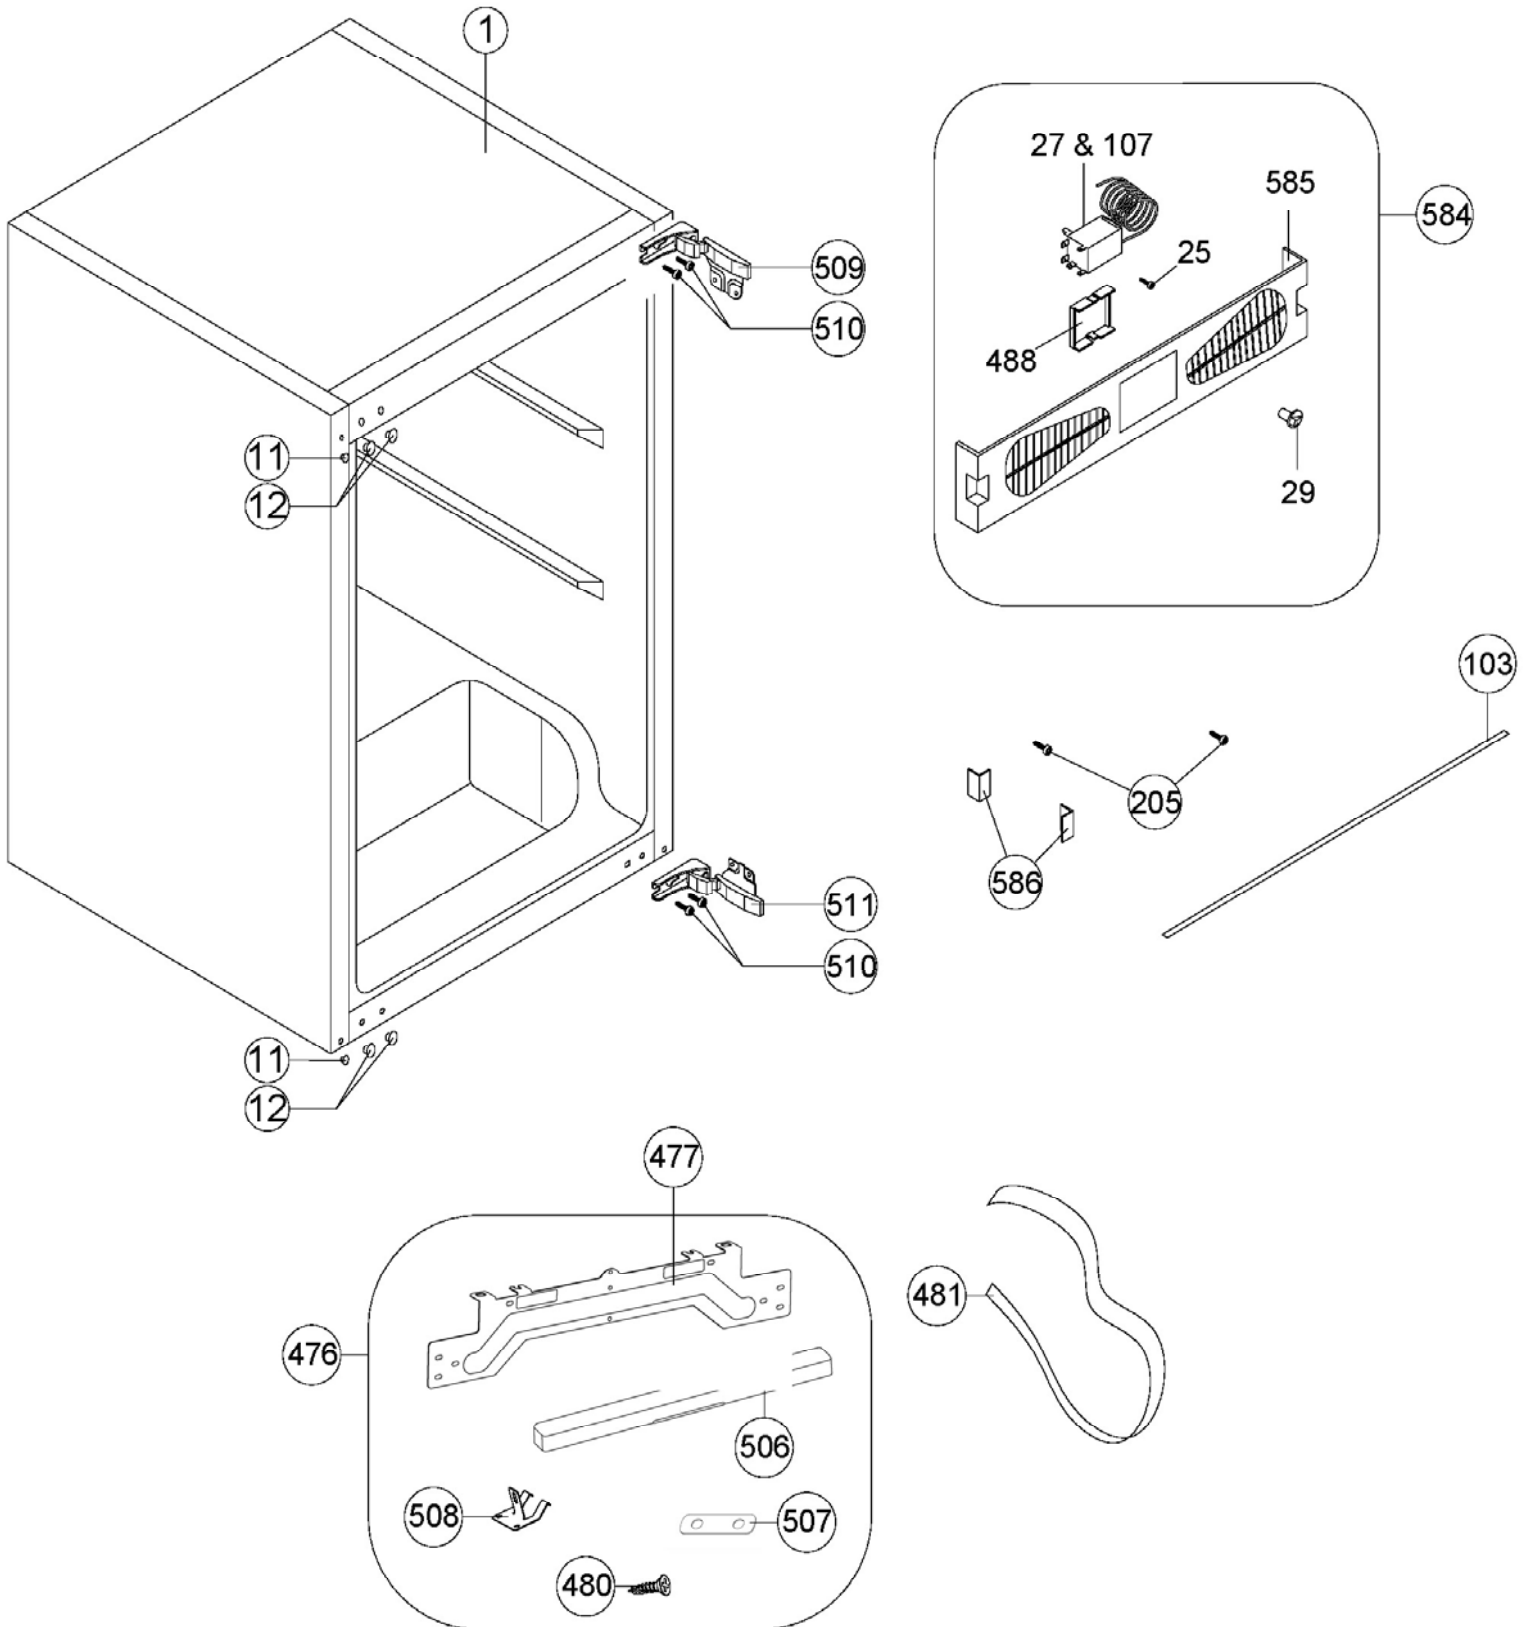

RBF4

Caple Built Under Freezer