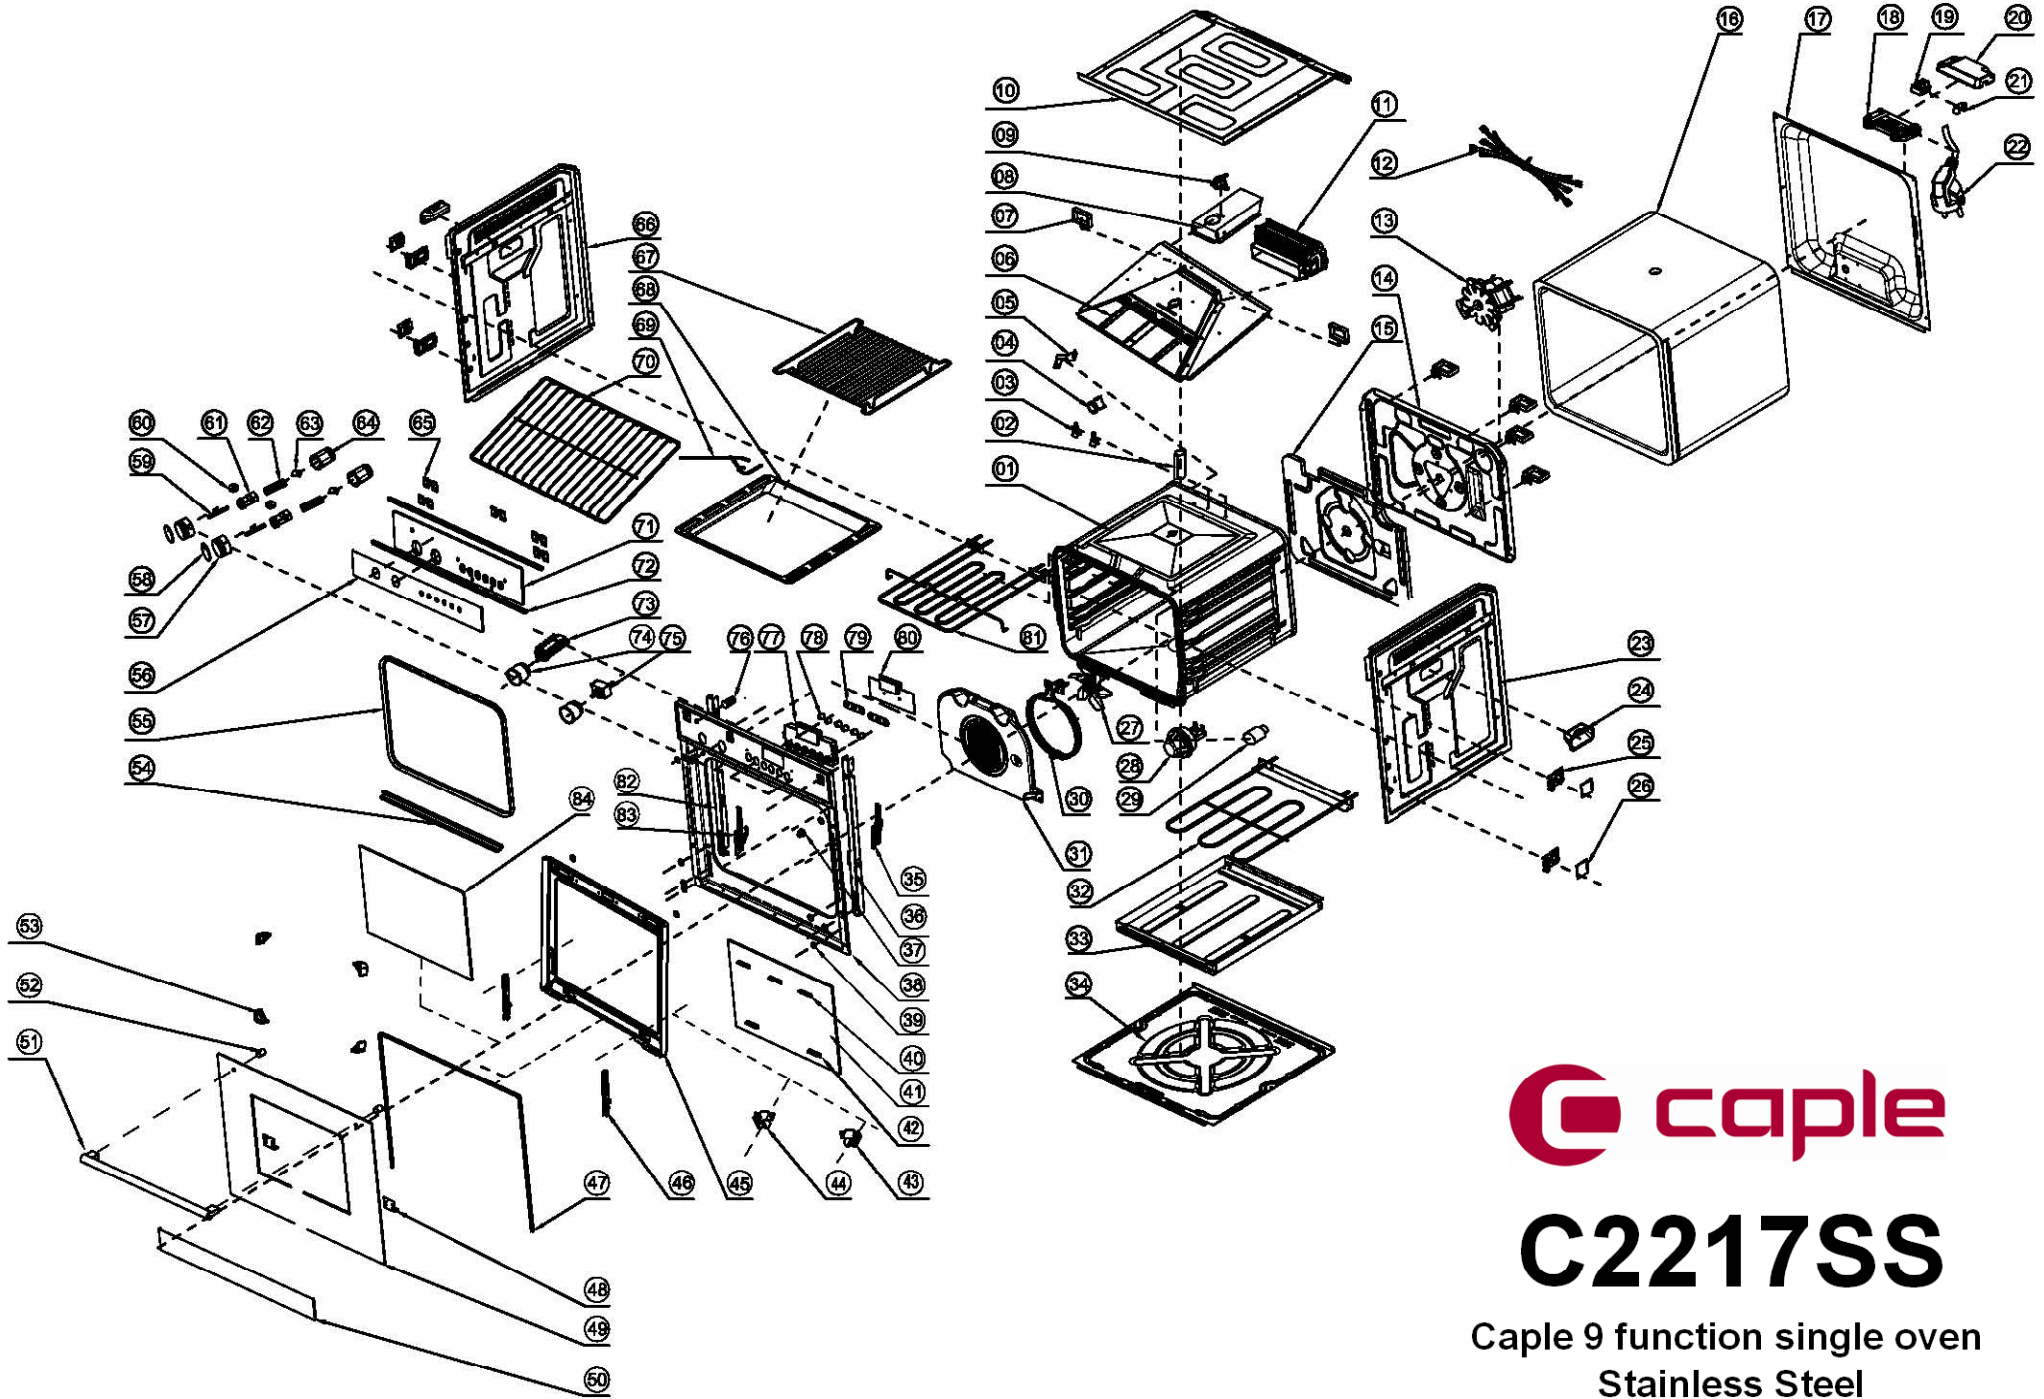

C2217SS

**Caple Single Oven
(9 Function, Stainless Steel)**

TECHNICAL INFORMATION

C2217SS

Caple Single Oven
(9 Function, Stainless Steel)

C2217SS

Caple 9 function single oven
Stainless Steel

C2217SS - Caple single oven Stainless Steel (9 function)