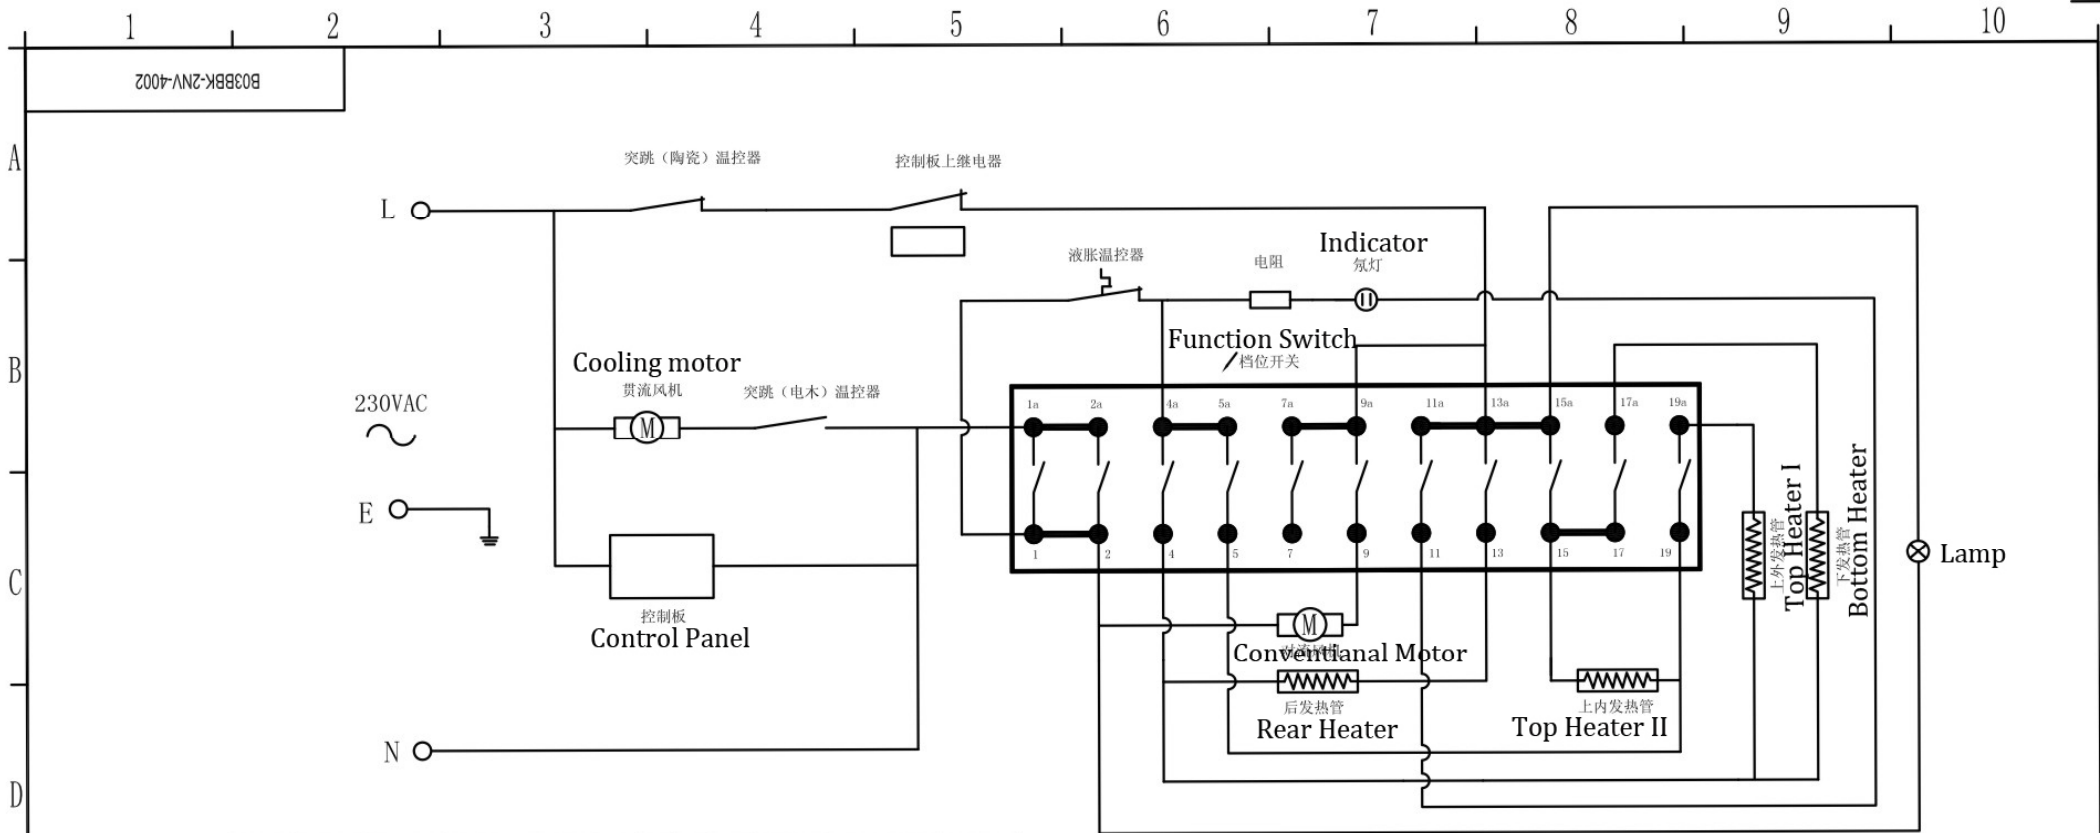

状态 档位	1-1a	2-2a	4-4a	5-5a	7-7a	9-9a	10-10a	11-11a	13-13a	15-15a	17-17a	19-19a
空档												
1档	●	●										
2档	●	●				●						
3档	●	●	●					●		●		●
4档	●	●	●			●		●		●		●
5档	●	●	●					●		●		●
6档	●	●	●			●		●	●	●		
7档	●	●	●			●		●	●	●		
8档	●	●		●				●		●		
9档	●	●		●		●		●		●