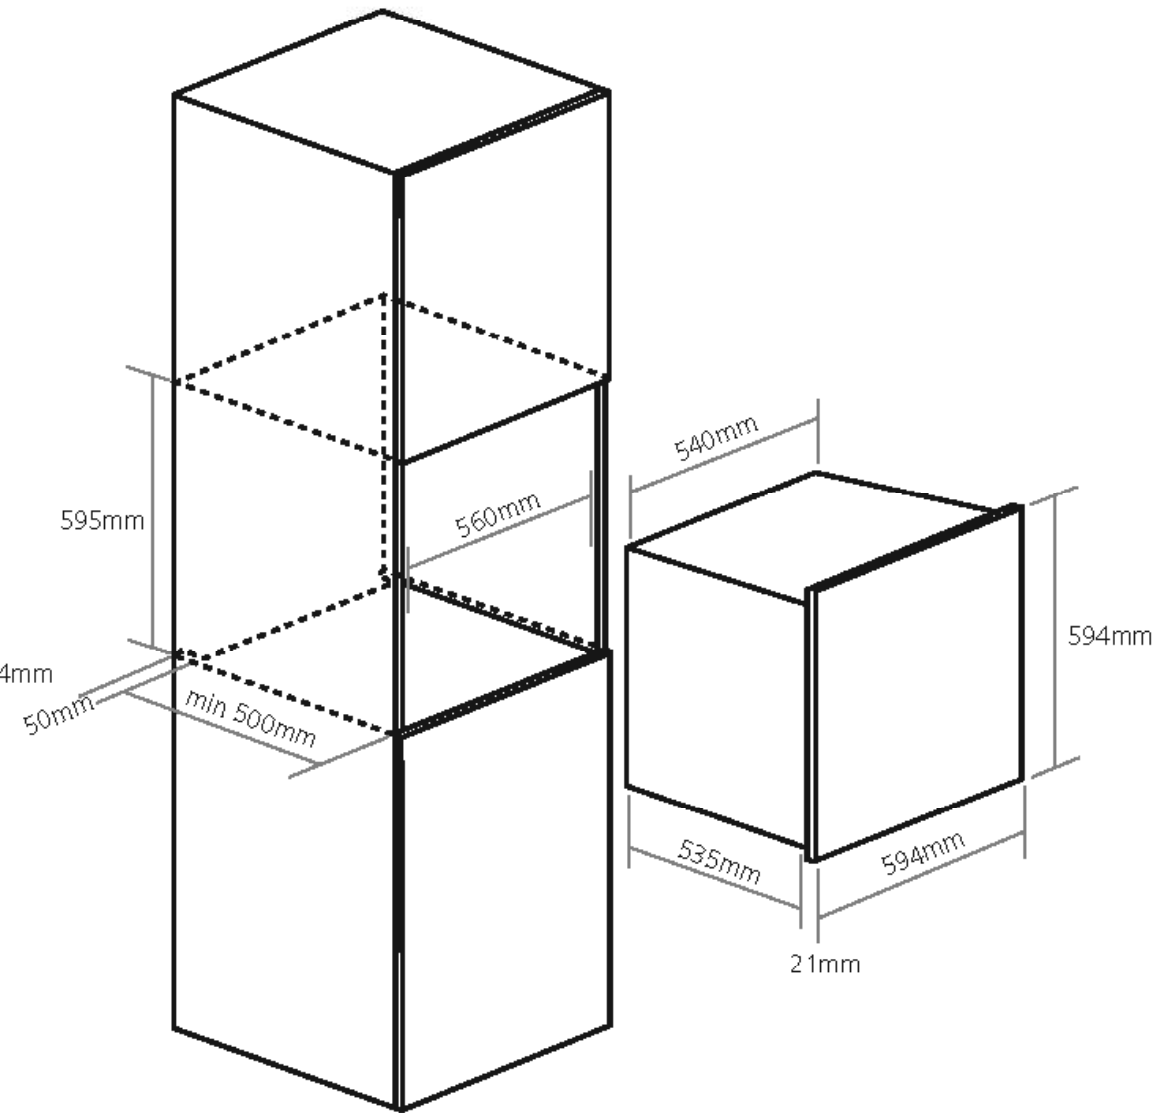

C2217SS

**Caple Single Oven
(9 Function, Stainless Steel)**

TECHNICAL INFORMATION

C2217SS

Caple Single Oven
(9 Function, Stainless Steel)

C2217SS

Caple 9 function single oven
Stainless Steel

C2217SS - Caple single oven Stainless Steel (9 function)