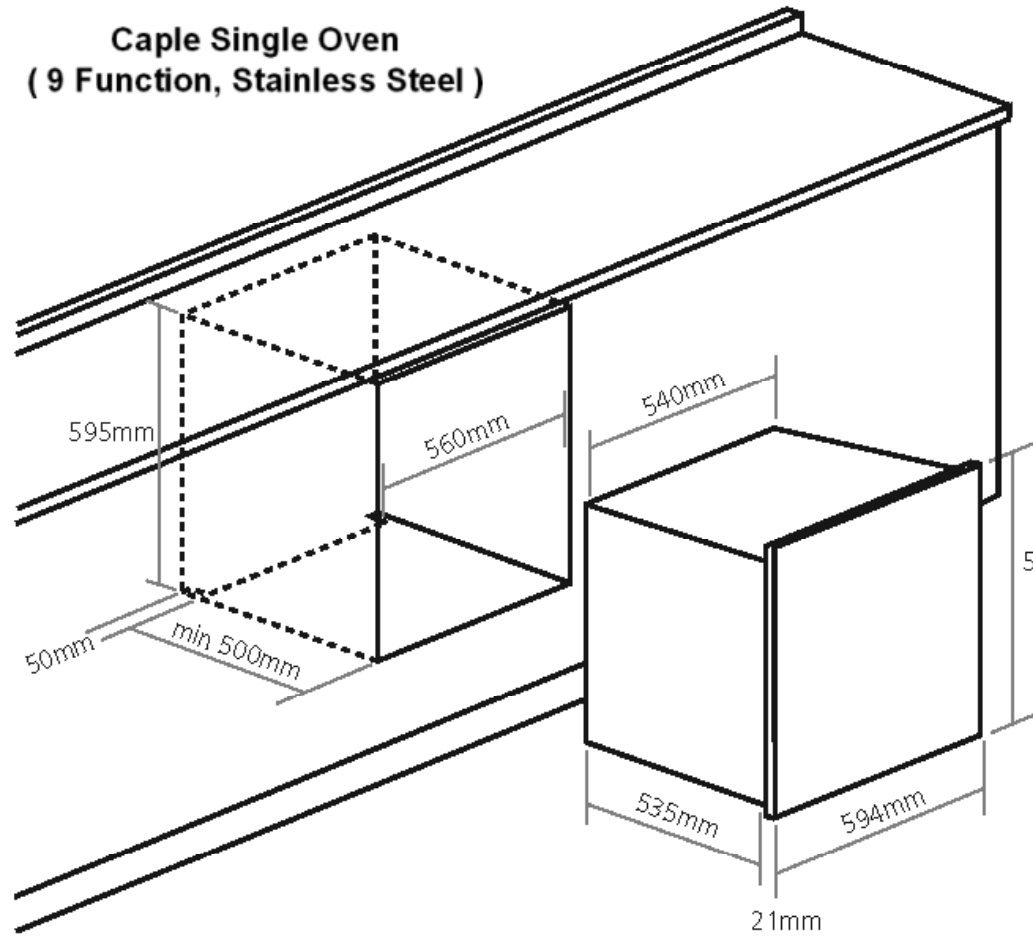

C2217SS

**Caple Single Oven
(9 Function, Stainless Steel)**

TECHNICAL INFORMATION

C2217SS

Caple Single Oven
(9 Function, Stainless Steel)

C2217SS

Caple 9 function single oven
Stainless Steel

C2217SS - Caple single oven Stainless Steel (9 function)