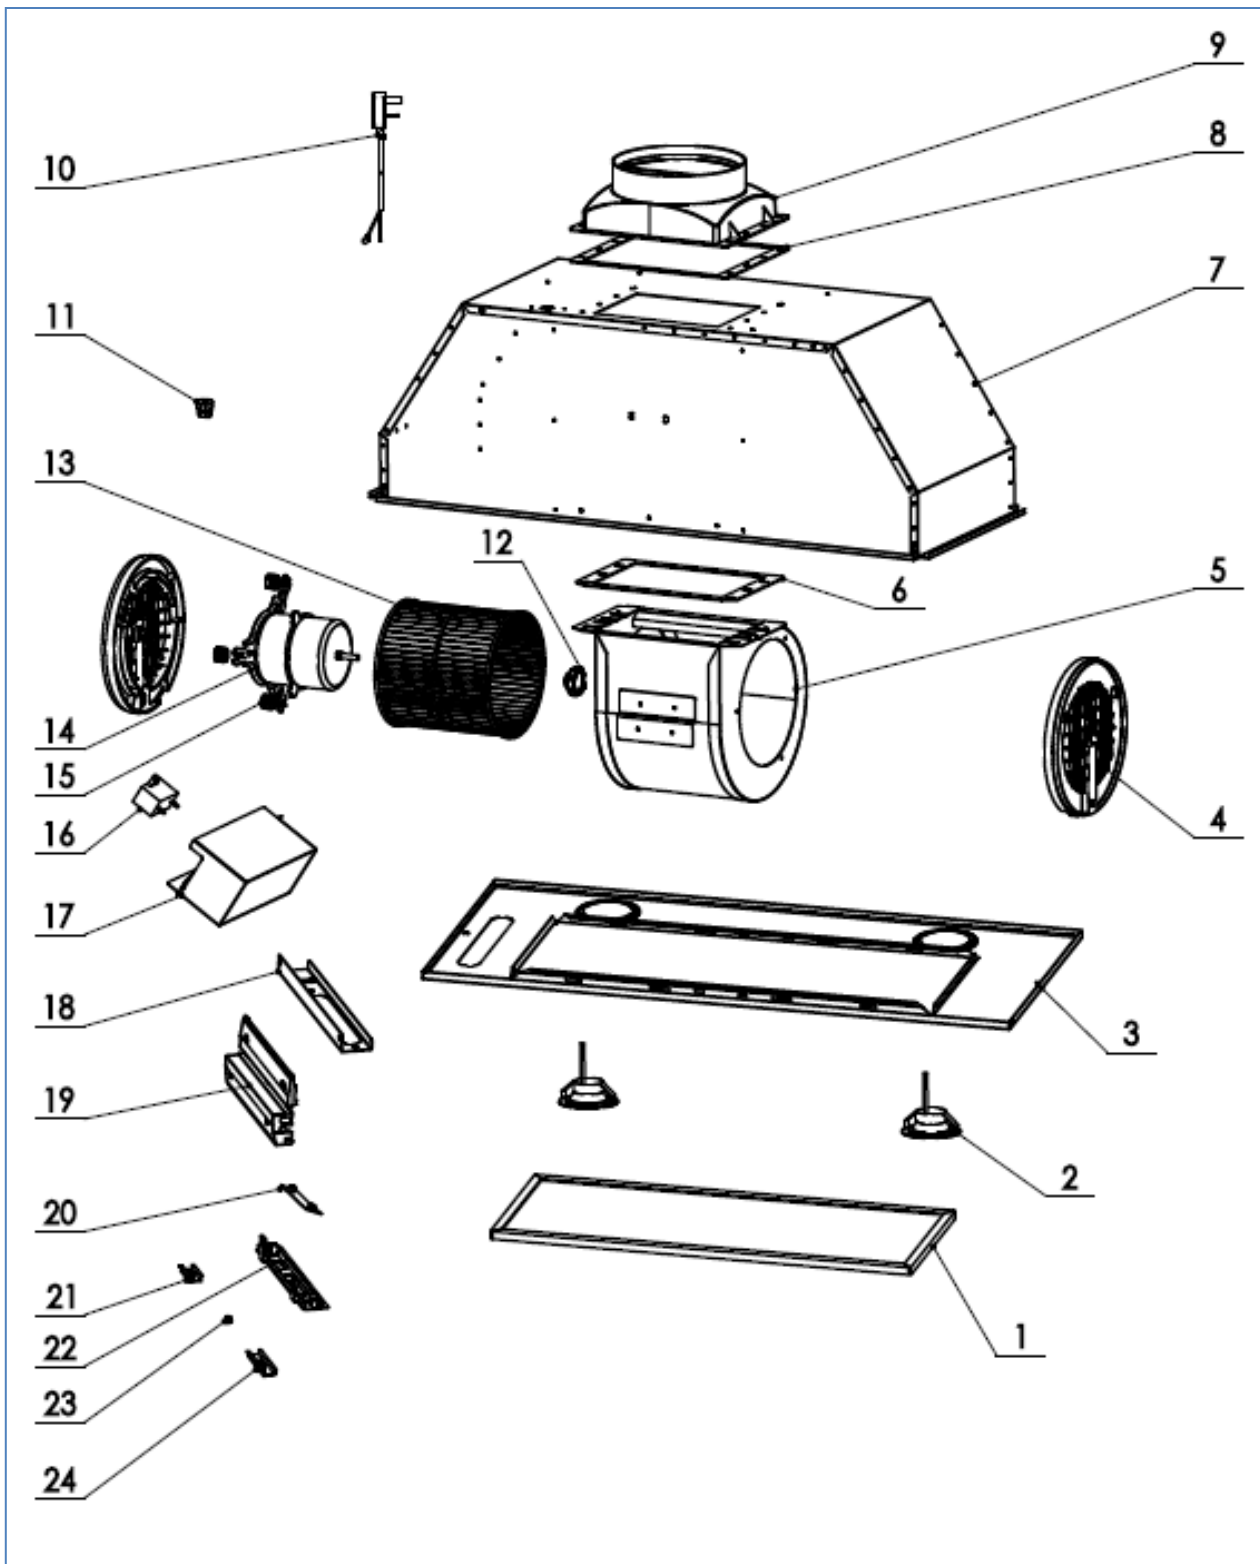

BUCH75

Caple built under extractor

Technical Manual

BUCH75

Caple built under extractor

BUCH75

Caple built under extractor

Item Number	Part Number	Description	Quantity
1	9070100302	Aluminium filter	1
2	9040400071	LED light	2
3	9010103381	Panel	1
4	9020000090	Motor cover	2
5	9010200003058	Air housing ass	1
6	9030100061	Air housing seal	1
7	9010100089058	Body ass	1
8	9030100062	Adapter seal	1
9	9020200080	Adapter ass	1
10	9040700109	UK power cord	1
11	9020000006	Wire clamp	1
12	9100100030	Nut	1
13	9140100030	Vane	1
14	9040100217	Motor	1
15	9030100060	Motor pad	3
16	9040200011	Capacitor	1
17	9010300001058	Electrical box base	1
18	9010600546	Switch bracket	1
19	9020300030	Switch box	1
20	9040300041	Slide switch	1
21	9020100035	I Switch pushing board	1
22	9020100030	Switch pushing board	1
23	9020400011	Indicator lamp cover	1
24	9020100038	II Switch pushing board	1

BUCH75

Cable built under extractor