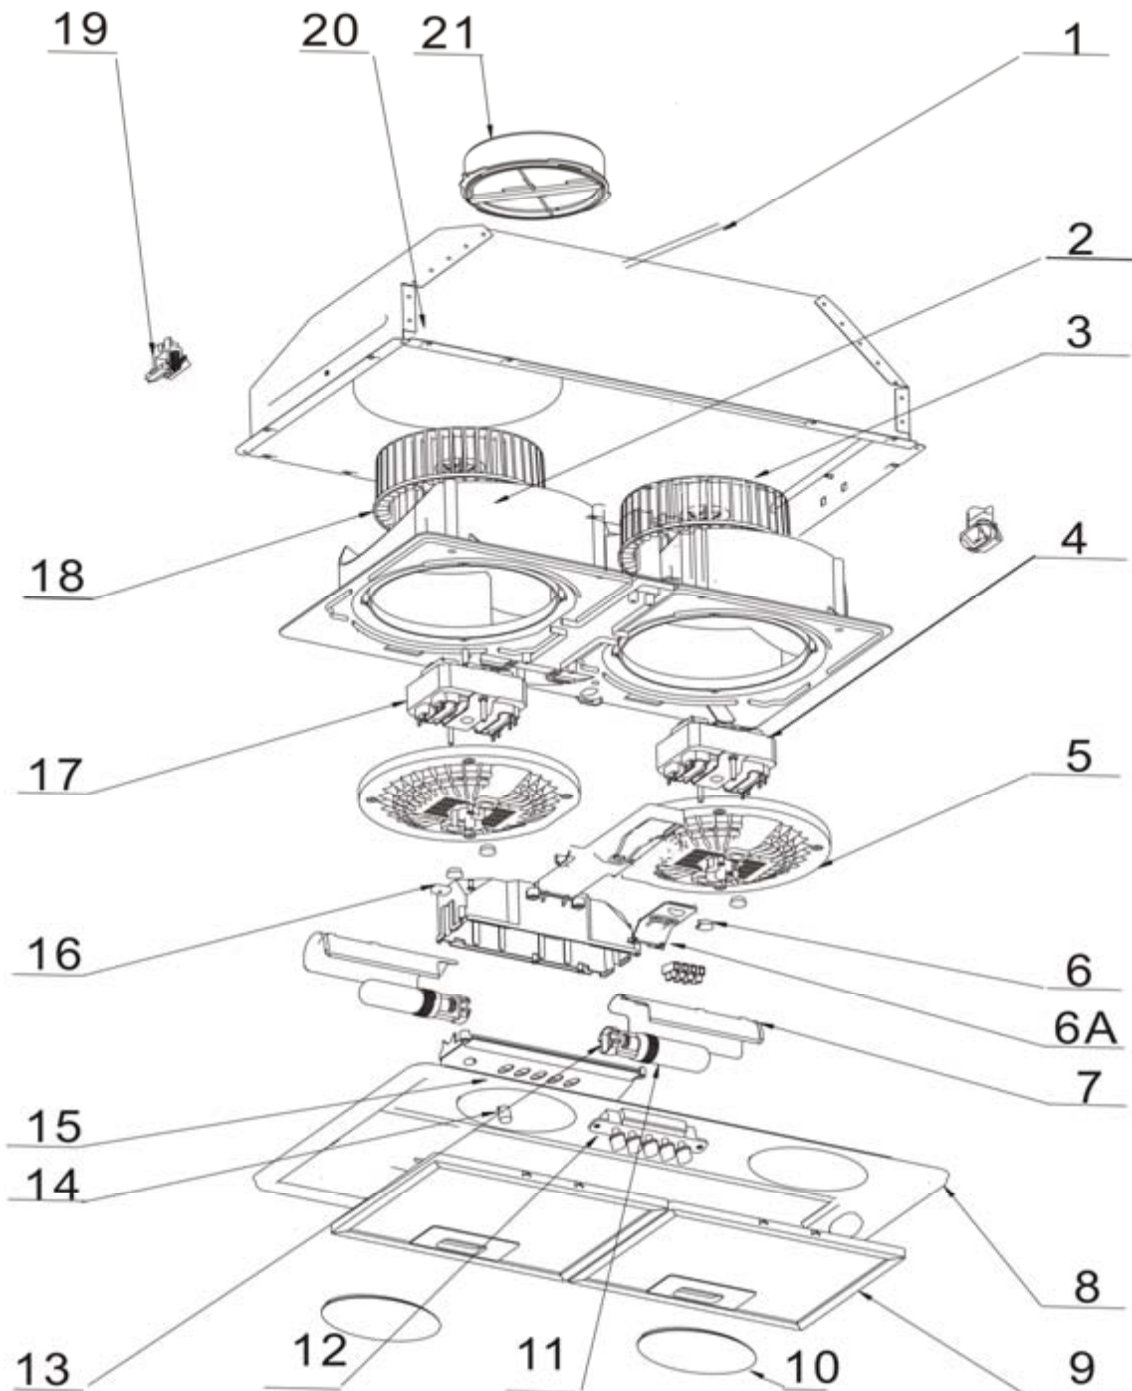

2MBUCHSS

Caple 2 motor built under extractor

Technical information

2MBUCHSS

Caple 2 motor built under extractor

2MBUCHSS - Caple 2 motor built under extractor

Item	Part Code	Description
1	A04060109	Main Cord
2	A05260015	Motor Housing
3	A04020055	Right Fan
4	A04010146	Right Motor
5	A05320021	Motor support
6	A05350015	Motor Fixing Screw Cover
6A	A05310038	Main Cord Clip
7	C030067-AA	Lamp Reflector
8	C011019-AP1	Face Panel
9	A02110050	Alu Filter(1 pc/unit)
10	A05100035	Lamp Cover
11	A04100035	Lamp
12	A04030141	Slider Swicth (PCB)
13	A04080024	Lamp Socket
14	A05330013	Indicator Cover
15	A05400081	Switch Base
16	A05150021	Switch Fixer
17	A04010145	Left Motor
18	A04020051	Left Fan
19	A05190026	Catcher (2pcs/unit)
20	C001157-AB	Body
21	A05010069	DUCT CONNECTOR INC SHU