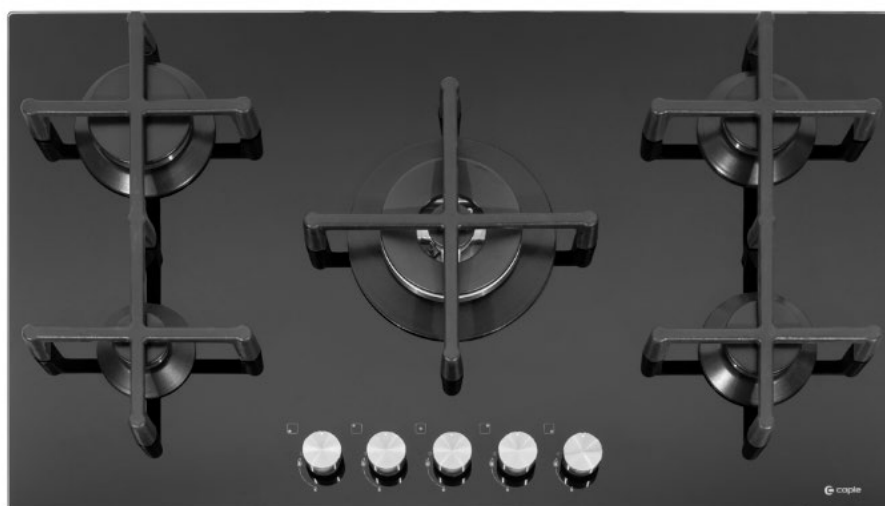

C7591G

Caple 86cm gas on glass hob

Technical Manual

C7591G

Caple 86cm gas on glass hob

C7591G

Caple 86cm gas on glass hob

Item	Part Number	Description	Quantity
1	000C7500025	Bottom panel assembly	1
2	000C7500002	Large support	2
3	000C7500016	Ignitor	1
4	000C7500003	Terminal box and power cord	1
5	000C7500026	Gas inlet tube assembly	1
6	000C7500012	Valve for 1.0 KW burner	1
7	000C7500018	Valve for 3.0 KW burner	1
8	000C7500010	Valve for 4.0 KW burner	1
9	000C7500011	Valve for 1.75 KW burner	2
10	000C7500027	Glass panel assembly	1
11	000C400007	Knob sealing rubber	5
12	000C400006	Knob	5
13	000C7500028	1.0 KW burner basic assembly	1
14	000C7500020	3.0 KW burner basic assembly	1
15	000C7500006	4.0 KW burner basic assembly	1
16	000C7500030	Upper right 1.75KW burner basic assembly	1
17	000C7500029	Right bottom 1.75KW burner basic assembly	1
18	000C400004	1.0 KW burner distributor and lid	1
19	000C400025	3.0 KW burner distributor and lid	1
20	000C400003	1.75 KW burner distributor and lid	2
21	000C400008	4.0 KW burner distributor and lid	1
22	000C7500022	Left/ right pan support	2
23	000C7500023	Middle pan support	1
24	000C7000035	Fixing hook with screw	4
25	000C7000036	Sealing strip	2
26-A	000C7500031-A	Electrode for bottom-right burner	1
26-B	000C7500031-B	Electrode for top-right burner	1
26-C	000C7500031-C	Electrode for bottom-left burner	1
26-D	000C7500031-D	Electrode for top-left burner	1
26-E	000C7500031-E	Electrode for middle burner	1
27-A	000C7500032-A	Thermocouple for bottom-right burner	1
27-B	000C7500032-B	Thermocouple for top-right burner	1
27-C	000C7500032-C	Thermocouple for bottom-left burner	1
27-D	000C7500032-D	Thermocouple for top-left burner	1
27-E	000C7500032-E	Thermocouple for middle burner	1