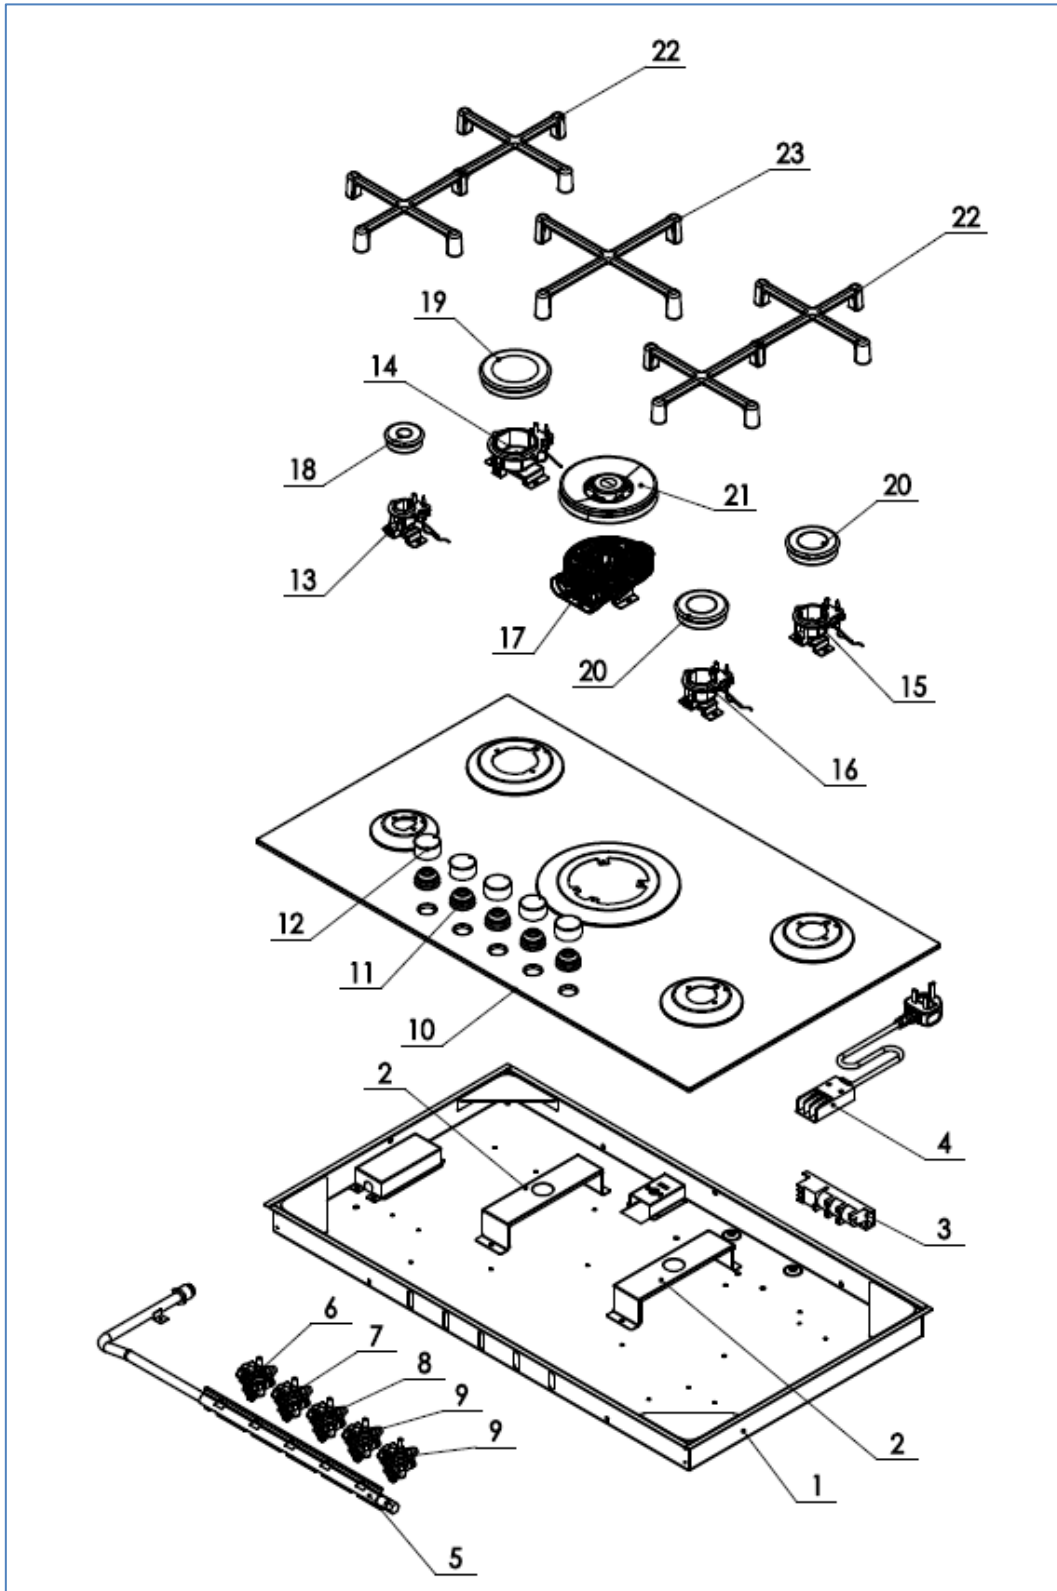

C7591G

Caple 86cm gas on glass hob

Technical Manual

C7591G

Caple 86cm gas on glass hob

C7591G

Caple 86cm gas on glass hob

Item	Part Number	Description	Quantity
1	000C7500025	Bottom panel assembly	1
2	000C7500002	Large support	2
3	000C7500016	Ignitor	1
4	000C7500003	Terminal box and power cord	1
5	000C7500026	Gas inlet tube assembly	1
6	000C7500012	Valve for 1.0 KW burner	1
7	000C7500018	Valve for 3.0 KW burner	1
8	000C7500010	Valve for 4.0 KW burner	1
9	000C7500011	Valve for 1.75 KW burner	2
10	000C7500027	Glass panel assembly	1
11	000C400007	Knob sealing rubber	5
12	000C400006	Knob	5
13	000C7500028	1.0 KW burner basic assembly	1
14	000C7500020	3.0 KW burner basic assembly	1
15	000C7500006	4.0 KW burner basic assembly	1
16	000C7500030	Upper right 1.75KW burner basic assembly	1
17	000C7500029	Right bottom 1.75KW burner basic assembly	1
18	000C400004	1.0 KW burner distributor and lid	1
19	000C400025	3.0 KW burner distributor and lid	1
20	000C400003	1.75 KW burner distributor and lid	2
21	000C400008	4.0 KW burner distributor and lid	1
22	000C7500022	Left/ right pan support	2
23	000C7500023	Middle pan support	1
24	000C7000035	Fixing hook with screw	4
25	000C7000036	Sealing strip	2
26-A	000C7500031-A	Electrode for bottom-right burner	1
26-B	000C7500031-B	Electrode for top-right burner	1
26-C	000C7500031-C	Electrode for bottom-left burner	1
26-D	000C7500031-D	Electrode for top-left burner	1
26-E	000C7500031-E	Electrode for middle burner	1
27-A	000C7500032-A	Thermocouple for bottom-right burner	1
27-B	000C7500032-B	Thermocouple for top-right burner	1
27-C	000C7500032-C	Thermocouple for bottom-left burner	1
27-D	000C7500032-D	Thermocouple for top-left burner	1
27-E	000C7500032-E	Thermocouple for middle burner	1