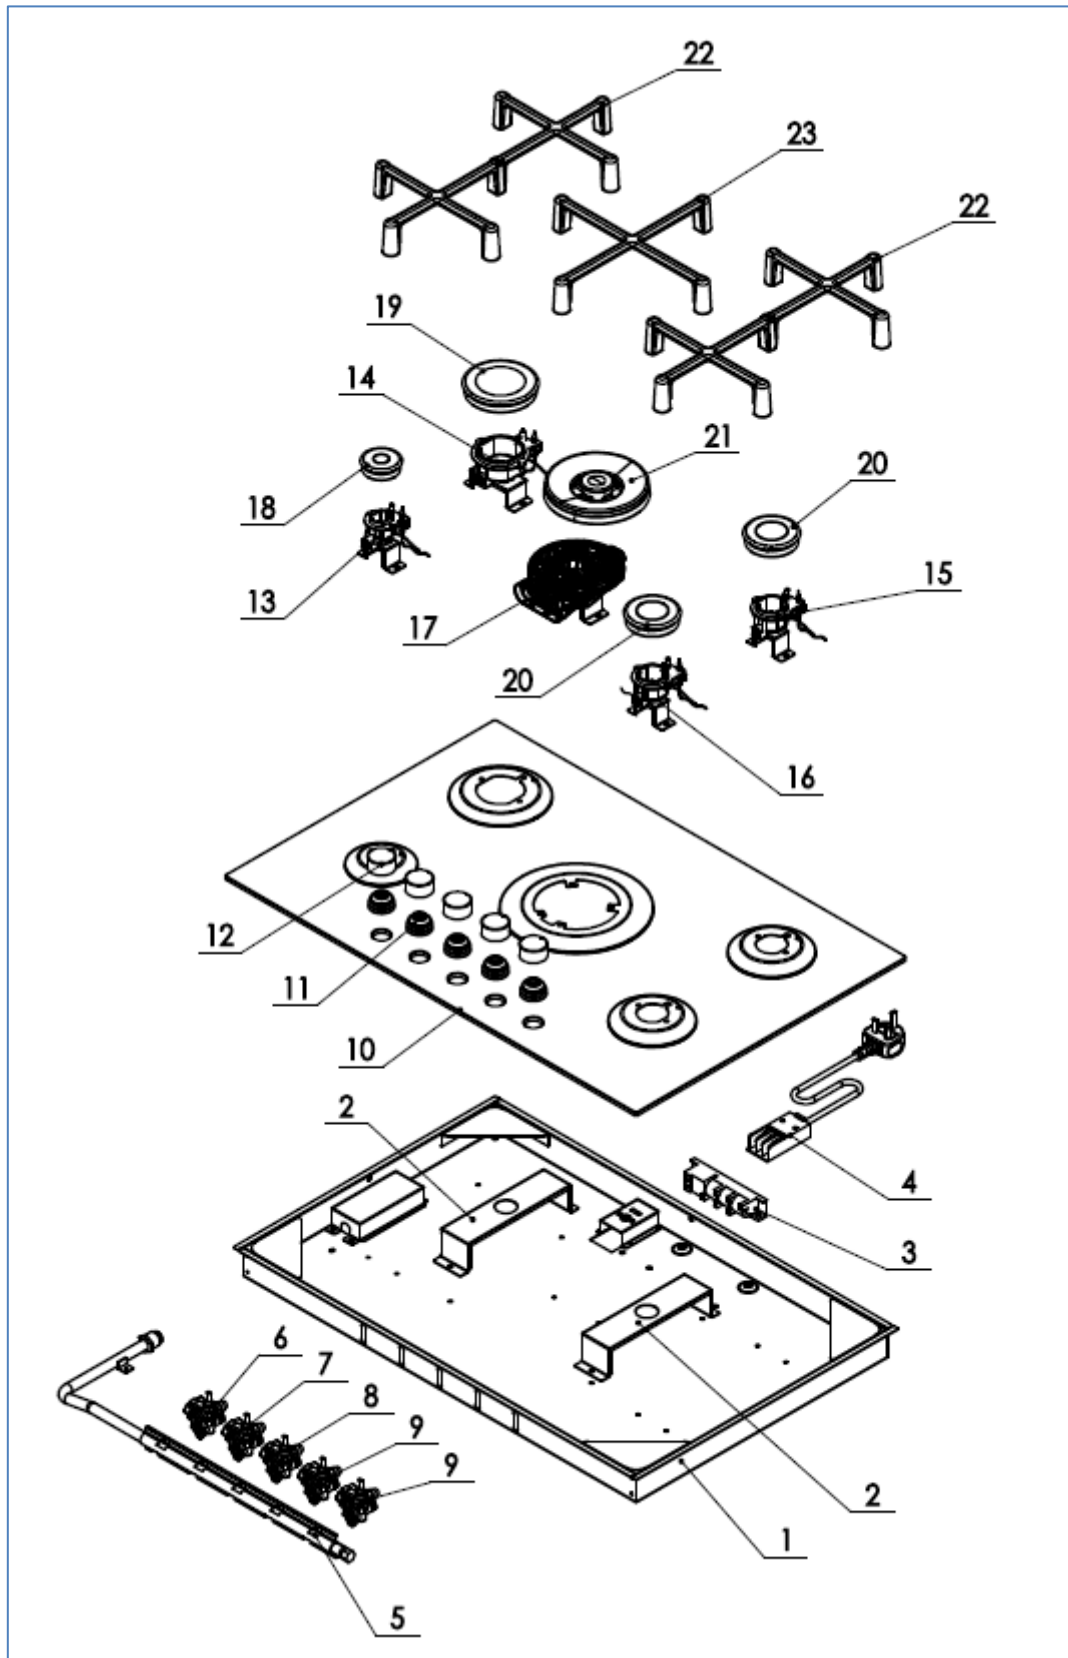

C7571G

Caple 76cm gas on glass hob

Technical Manual

C7571G

Caple 76cm gas on glass hob

C7571G

Caple 76cm gas on glass hob

Item	Part Number	Description	Quantity
1	000C7500015	Bottom panel assembly	1
2	000C7500002	Large support	2
3	000C7500016	Ignitor	1
4	000C7500003	Terminal box and power cord	1
5	000C7500017	Gas inlet tube assembly	1
6	000C7500012	Valve for 1.0 KW burner	1
7	000C7500018	Valve for 3.0 KW burner	1
8	000C7500010	Valve for 4.0 KW burner	1
9	000C7500011	Valve for 1.75 KW burner	2
10	000C7500019	Glass panel assembly	1
11	000C400007	Knob sealing rubber	5
12	000C400006	Knob	5
13	000C7500024	1.0 KW burner basic assembly	1
14	000C7500020	3.0 KW burner basic assembly	1
15	000C7500006	4.0 KW burner basic assembly	1
16	000C7500008	Upper right 1.75KW burner basic assembly	1
17	000C7500021	Right bottom 1.75KW burner basic assembly	1
18	000C400004	1.0 KW burner distributor and lid	1
19	000C400025	3.0 KW burner distributor and lid	1
20	000C400003	1.75 KW burner distributor and lid	2
21	000C400008	4.0 KW burner distributor and lid	1
22	000C7500022	Left/ right pan support	2
23	000C7500023	Middle pan support	1
24	000C7000035	Fixing hook with screw	4
25	000C7000036	Sealing strip	2
26-A	000C7500031-A	Electrode for bottom-right burner	1
26-B	000C7500031-B	Electrode for top-right burner	1
26-C	000C7500031-C	Electrode for bottom-left burner	1
26-D	000C7500031-D	Electrode for top-left burner	1
26-E	000C7500031-E	Electrode for middle burner	1
27-A	000C7500032-A	Thermocouple for bottom-right burner	1
27-B	000C7500032-B	Thermocouple for top-right burner	1
27-C	000C7500032-C	Thermocouple for bottom-left burner	1
27-D	000C7500032-D	Thermocouple for top-left burner	1
27-E	000C7500032-E	Thermocouple for middle burner	1