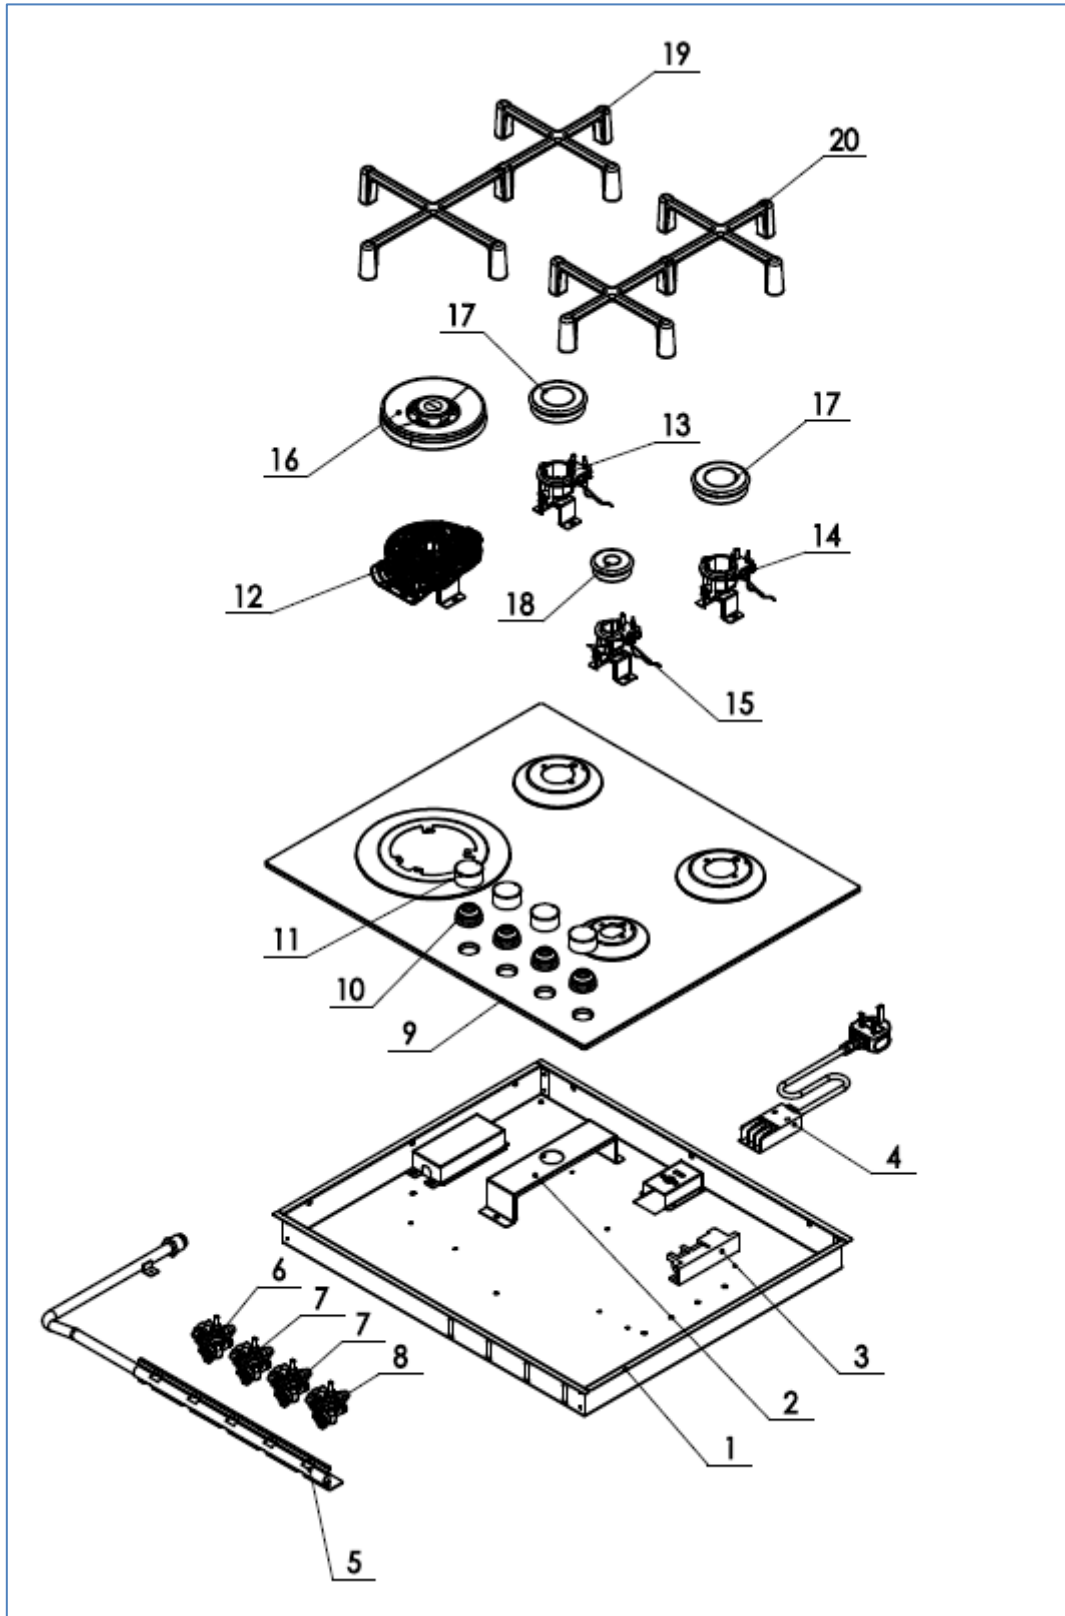

C7561G

Caple 59cm gas on glass hob

Technical Manual

C7561G

Caple 59cm gas on glass hob

C7561G

Caple 59cm gas on glass hob

Item	Part Number	Description	Quantity
1	000C7500001	Bottom panel assembly	1
2	000C7500002	Large support	1
3	000C400017	Ignitor	1
4	000C7500003	Terminal box and power cord	1
5	000C7500004	Gas inlet tube assembly	1
6	000C7500010	Valve for 4.0 KW burner	1
7	000C7500011	Valve for 1.75 KW burner	2
8	000C7500012	Valve for 1.0 KW burner	1
9	000C7500005	Glass panel assembly	1
10	000C400007	Knob sealing rubber	4
11	000C400006	Knob	4
12	000C7500006	4.0 KW burner basic assembly	1
13	000C7500007	Upper left 1.75KW burner basic assembly	1
14	000C7500008	Upper right 1.75KW burner basic assembly	1
15	000C7500009	1.0 KW burner basic assembly	1
16	000C400008	4.0 KW burner distributor and lid	1
17	000C400003	1.75 KW burner distributor and lid	2
18	000C400004	1.0 KW burner distributor and lid	1
19	000C7500013	Left pan support	1
20	000C7500014	Right pan support	1
21	000C7000035	Fixing hook with screw	4
22	000C7000036	Sealing strip	2
23-A	000C7500031-A	Electrode for bottom-right burner	1
23-B	000C7500031-B	Electrode for top-right burner	1
23-C	000C7500031-C	Electrode for bottom-left burner	1
23-D	000C7500031-D	Electrode for top-left burner	1
24-A	000C7500032-A	Thermocouple for bottom-right burner	1
24-B	000C7500032-B	Thermocouple for top-right burner	1
24-C	000C7500032-C	Thermocouple for bottom-left burner	1
24-D	000C7500032-D	Thermocouple for top-left burner	1