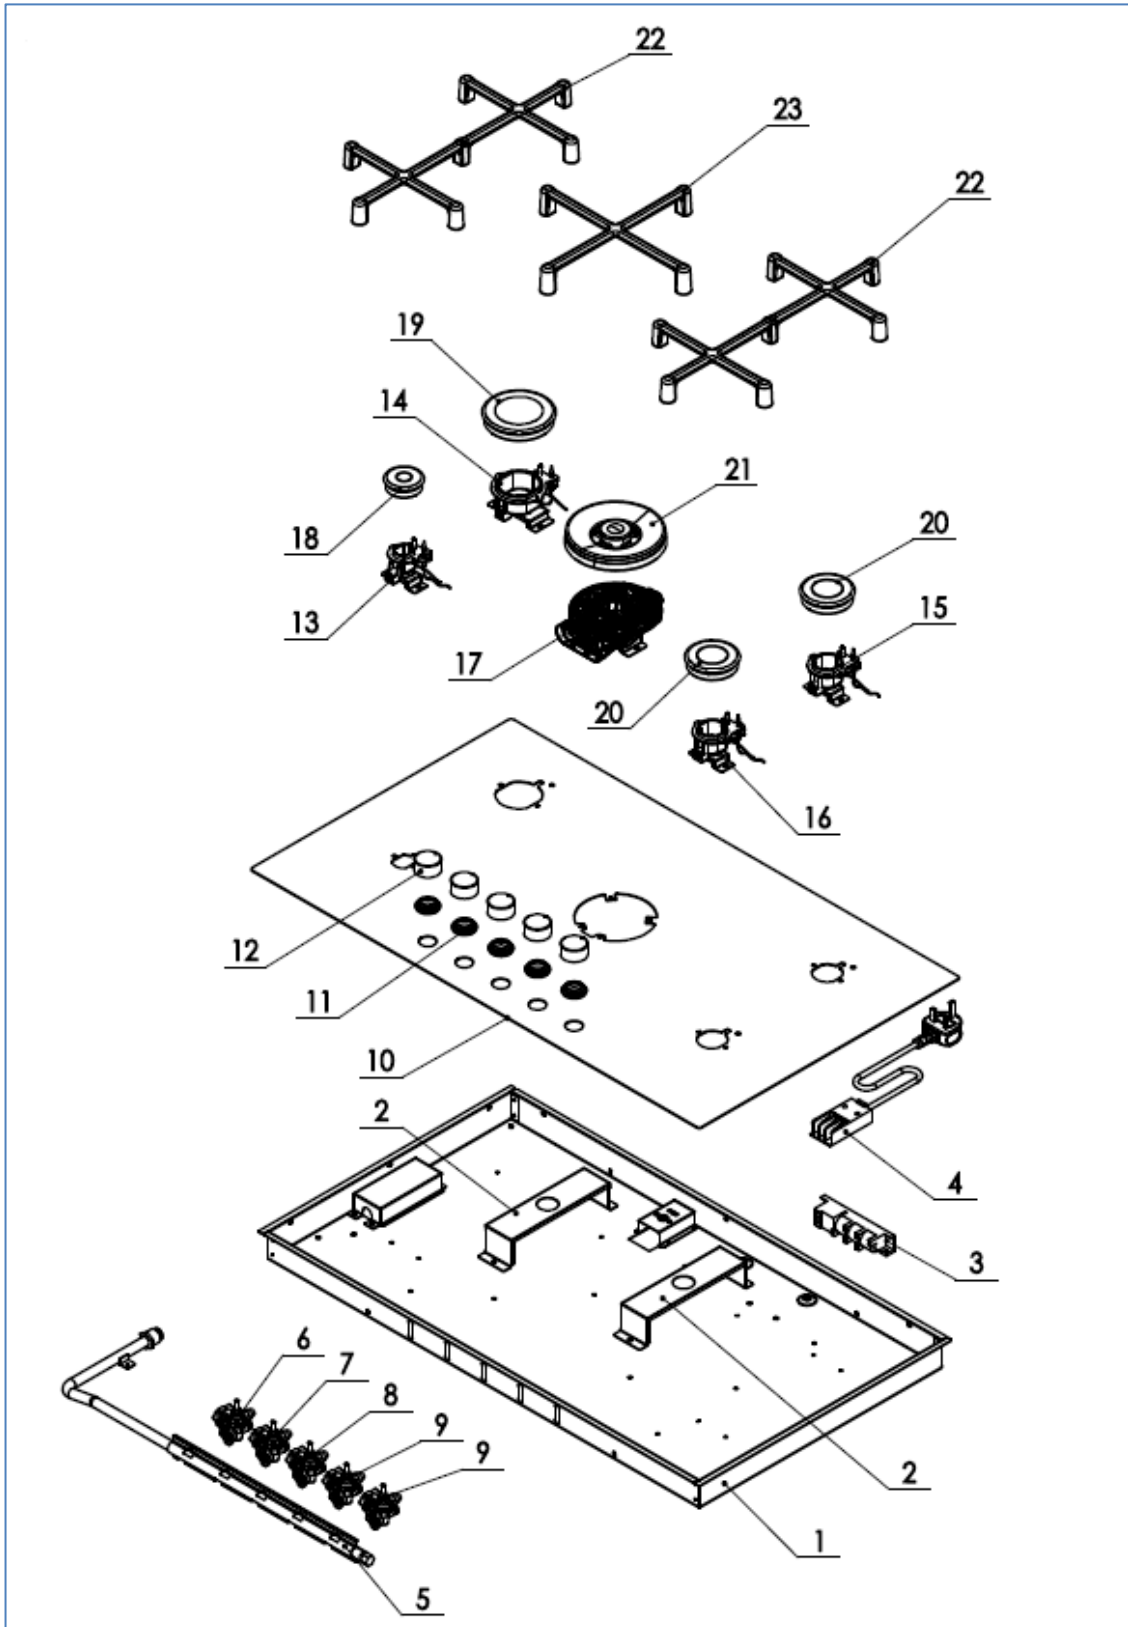

C7091G

Caple 86cm gas hob

Technical Manual

C7091G

Caple 86cm gas hob

C7091G

Caple 86cm gas hob

Item	Part Number	Description	Quantity
1	000C7000018	Bottom panel assembly	1
2	000C7000002	Large support	2
3	000C7000012	Ignitor	1
4	000C7500003	Terminal box and power cord	1
5	000C7000019	Gas inlet tube assembly	1
6	000C7000005	Valve for 1.0 KW burner	1
7	000C7000014	Valve for 3.0 KW burner	1
8	000C7000003	Valve for 4.0 KW burner	1
9	000C7000004	Valve for 1.75 KW burner	2
10	000C7000020	SS top panel assembly	1
11	000C400007	Knob sealing rubber	5
12	000C400006	Knob	5
13	000C7000021	1.0 KW burner basic assembly	1
14	000C7500020	3.0 KW burner basic assembly	1
15	000C7500006	4.0 KW burner basic assembly	1
16	000C7000022	Upper right 1.75KW burner basic assembly	1
17	000C7000023	Right bottom 1.75KW burner basic assembly	1
18	000C400004	1.0 KW burner distributor and lid	1
19	000C400025	3.0 KW burner distributor and lid	1
20	000C400003	1.75 KW burner distributor and lid	2
21	000C400008	4.0 KW burner distributor and lid	1
22	000C7000016	Left/ right pan support	2
23	000C7000017	Middle pan support	1
24	000C7000035	Fixing hook with screw	4
25	000C7000036	Sealing strip	2
26-A	000C7000037-A	Electrode for bottom-right burner	1
26-B	000C7000037-B	Electrode for top-right burner	1
26-C	000C7000037-C	Electrode for bottom-left burner	1
26-D	000C7000037-D	Electrode for top-left burner	1
26-E	000C7000037-E	Electrode for middle burner	1
27-A	000C7000038-A	Thermocouple for bottom-right burner	1
27-B	000C7000038-B	Thermocouple for top-right burner	1
27-C	000C7000038-C	Thermocouple for bottom-left burner	1
27-D	000C7000038-D	Thermocouple for top-left burner	1
27-E	000C7000038-E	Thermocouple for middle burner	1