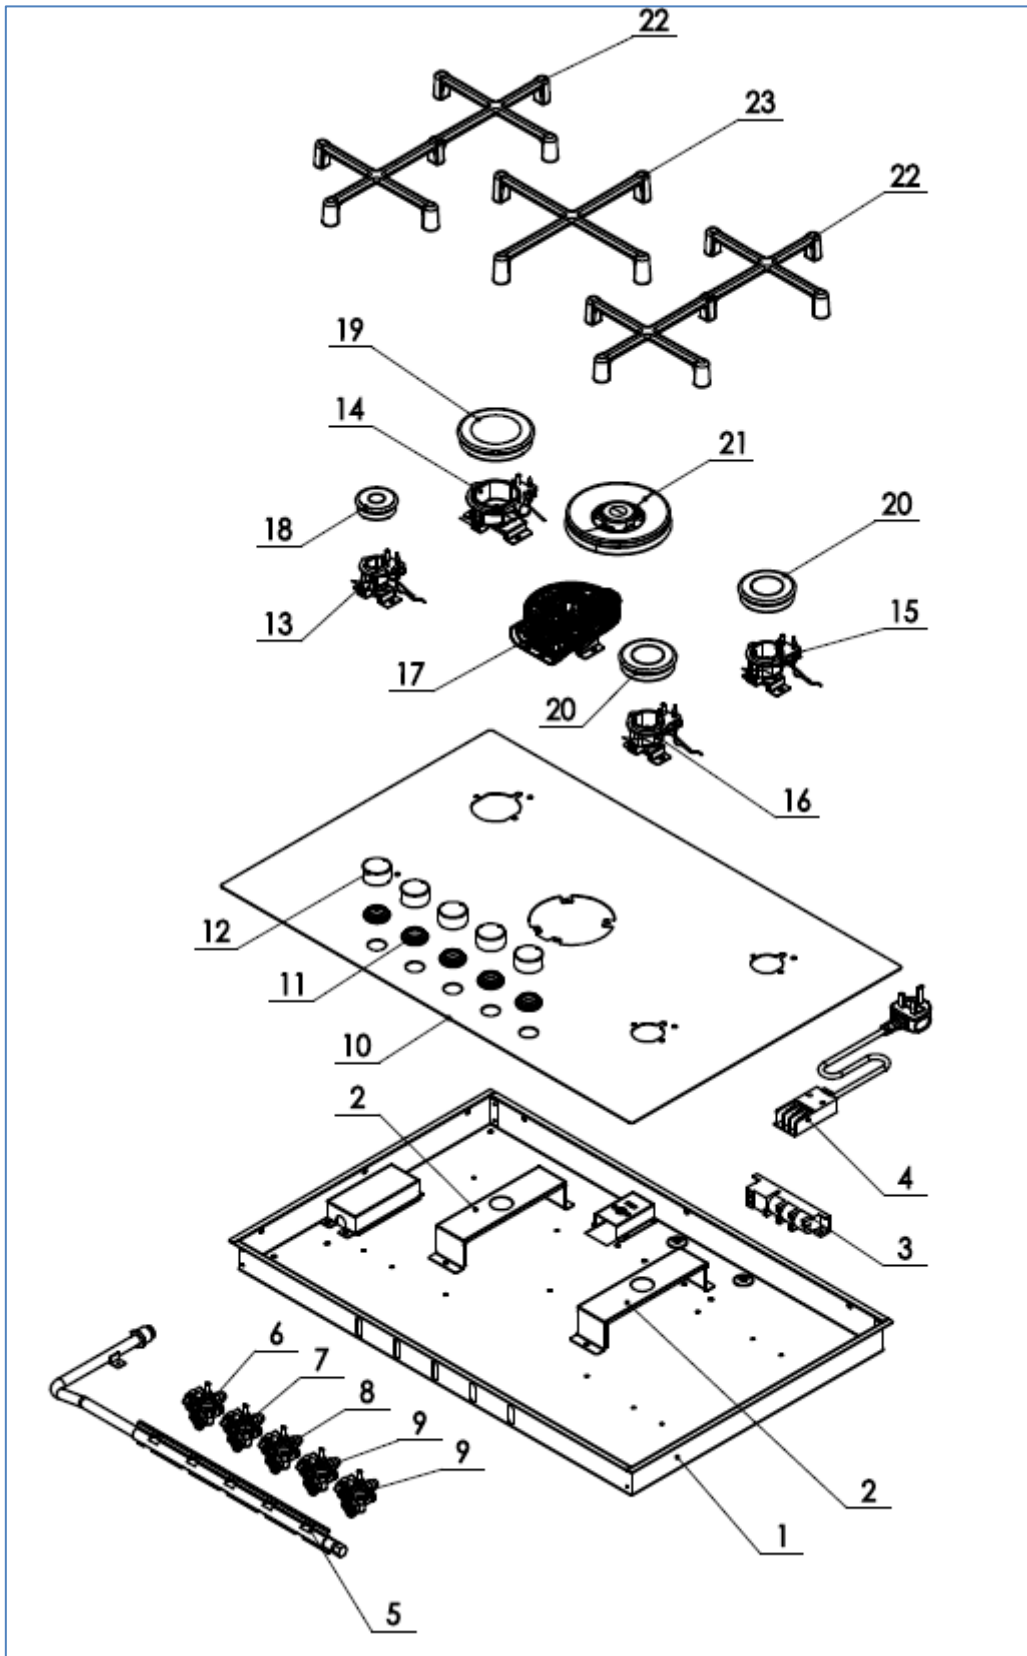

C7071G

Caple 76cm gas hob

Technical Manual

C7071G

Caple 76cm gas hob

C7071G

Caple 76cm gas hob

Item	Part Number	Description	Quantity
1	000C7000011	Bottom panel assembly	1
2	000C7000002	Large support	2
3	000C7000012	Ignitor	1
4	000C7500003	Terminal box and power cord	1
5	000C7000013	Gas inlet tube assembly	1
6	000C7000005	Valve for 1.0 KW burner	1
7	000C7000014	Valve for 3.0 KW burner	1
8	000C7000003	Valve for 4.0 KW burner	1
9	000C7000004	Valve for 1.75 KW burner	2
10	000C7000015	SS top panel assembly	1
11	000C4000007	Knob sealing rubber	5
12	000C4000006	Knob	5
13	000C7500024	1.0 KW burner basic assembly	1
14	000C7500020	3.0 KW burner basic assembly	1
15	000C7500006	4.0 KW burner basic assembly	1
16	000C7500008	Upper right 1.75KW burner basic assembly	1
17	000C7500021	Right bottom 1.75KW burner basic assembly	1
18	000C4000004	1.0 KW burner distributor and lid	1
19	000C4000025	3.0 KW burner distributor and lid	1
20	000C4000003	1.75 KW burner distributor and lid	2
21	000C4000008	4.0 KW burner distributor and lid	1
22	000C7000016	Left/ right pan support	2
23	000C7000017	Middle pan support	1
24	000C7000035	Fixing hook with screw	4
25	000C7000036	Sealing strip	2
26-A	000C7000037-A	Electrode for bottom-right burner	1
26-B	000C7000037-B	Electrode for top-right burner	1
26-C	000C7000037-C	Electrode for bottom-left burner	1
26-D	000C7000037-D	Electrode for top-left burner	1
26-E	000C7000037-E	Electrode for middle burner	1
27-A	000C7000038-A	Thermocouple for bottom-right burner	1
27-B	000C7000038-B	Thermocouple for top-right burner	1
27-C	000C7000038-C	Thermocouple for bottom-left burner	1
27-D	000C7000038-D	Thermocouple for top-left burner	1
27-E	000C7000038-E	Thermocouple for middle burner	1