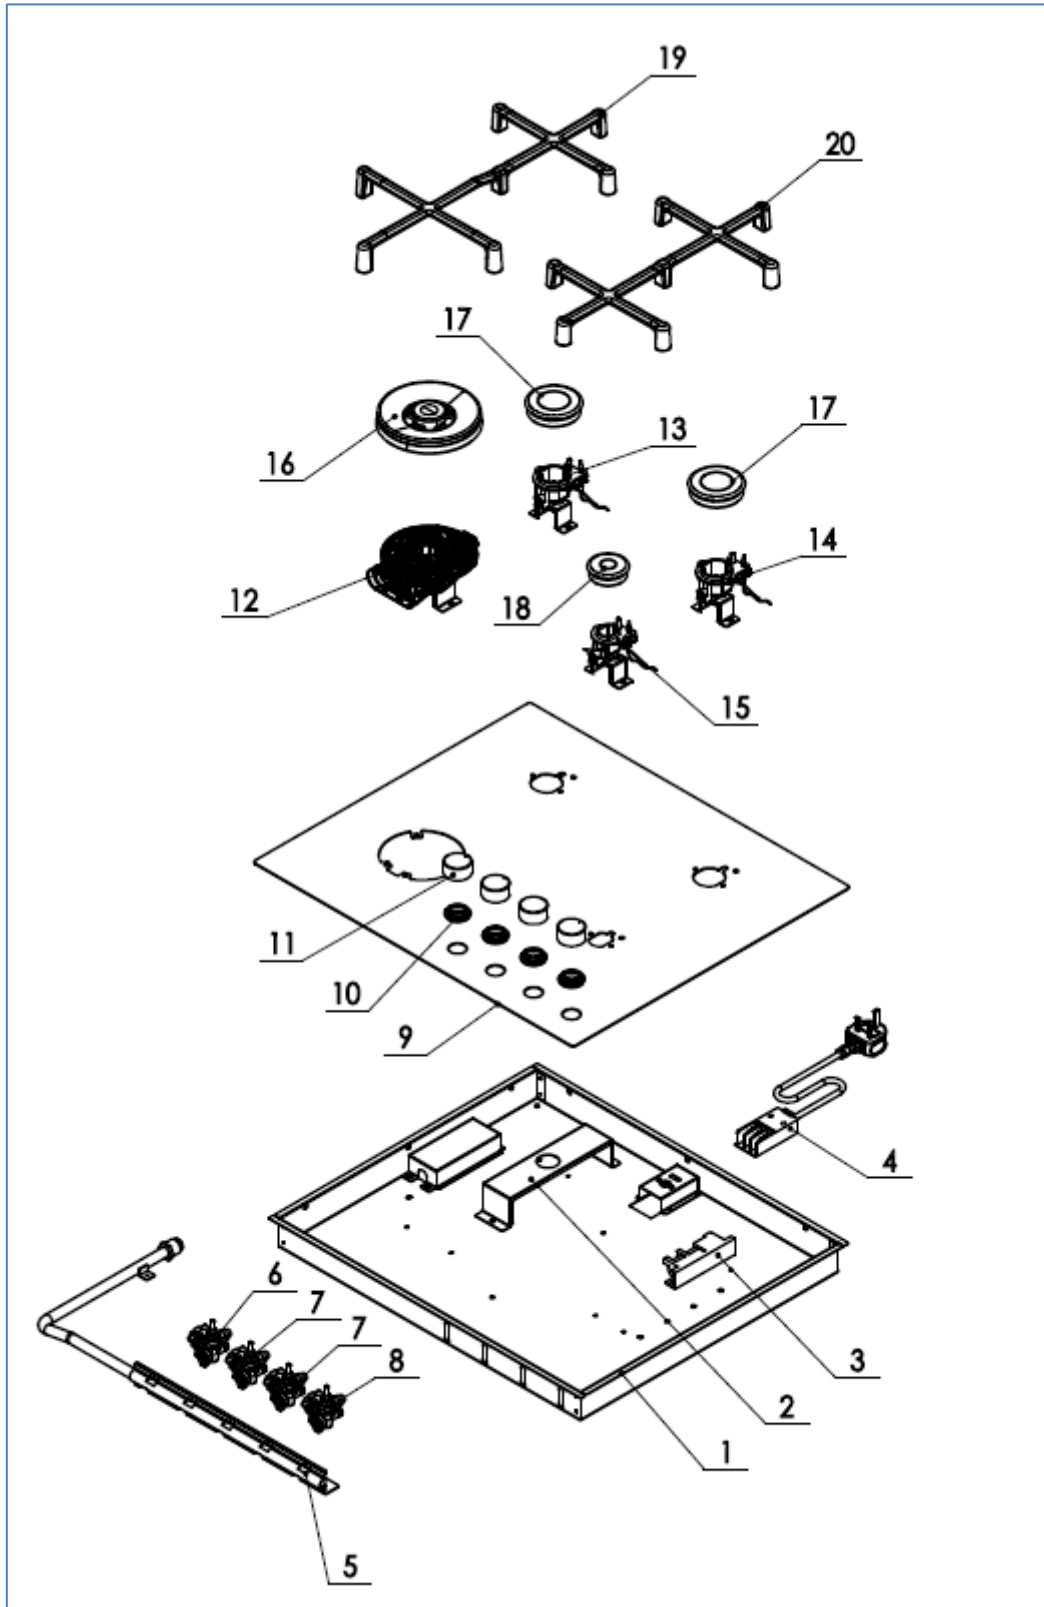

C7061G

Caple 59cm gas hob

Technical Manual

C7061G

Caple 59cm gas hob

C7061G

Caple 59cm gas hob

Item	Part Number	Description	Quantity
1	000C7000001	Bottom panel assembly	1
2	000C7000002	Support	1
3	000C400017	Ignitor	1
4	000C7500003	Terminal box and power cord	1
5	000C7500004	Gas inlet tube assembly	1
6	000C7000003	Valve for 4.0 KW burner	1
7	000C7000004	Valve for 1.75 KW burner	2
8	000C7000005	Valve for 1.0 KW burner	1
9	000C7000006	SS top panel assembly	1
10	000C400007	Knob sealing rubber	4
11	000C400006	Knob	4
12	000C7500006	4.0 KW burner basic assembly	1
13	000C7000007	Upper left 1.75KW burner basic assembly	1
14	000C7000008	Upper right 1.75KW burner basic assembly	1
15	000C7500009	1.0 KW burner basic assembly	1
16	000C400008	4.0 KW burner distributor and lid	1
17	000C400003	1.75 KW burner distributor and lid	2
18	000C400004	1.0 KW burner distributor and lid	1
19	000C7000009	Left pan support	1
20	000C7000010	Right pan support	1
21	000C7000035	Fixing hook with screw	4
22	000C7000036	Sealing strip	2
23-A	000C7000037-A	Electrode for bottom-right burner	1
23-B	000C7000037-B	Electrode for top-right burner	1
23-C	000C7000037-C	Electrode for bottom-left burner	1
23-D	000C7000037-D	Electrode for top-left burner	1
24-A	000C7000038-A	Thermocouple for bottom-right burner	1
24-B	000C7000038-B	Thermocouple for top-right burner	1
24-C	000C7000038-C	Thermocouple for bottom-left burner	1
24-D	000C7000038-D	Thermocouple for top-left burner	1