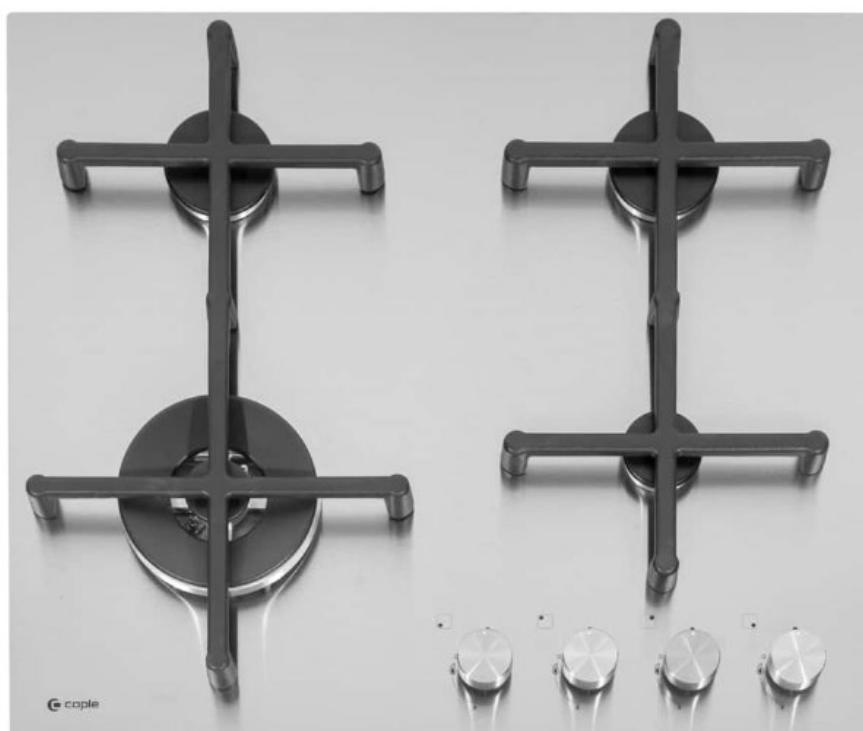

C7061G

Caple 59cm gas hob

Technical Manual

C7061G

Caple 59cm gas hob

C7061G

Caple 59cm gas hob

Item	Part Number	Description	Quantity
1	000C7000001	Bottom panel assembly	1
2	000C7000002	Support	1
3	000C400017	Ignitor	1
4	000C7500003	Terminal box and power cord	1
5	000C7500004	Gas inlet tube assembly	1
6	000C7000003	Valve for 4.0 KW burner	1
7	000C7000004	Valve for 1.75 KW burner	2
8	000C7000005	Valve for 1.0 KW burner	1
9	000C7000006	SS top panel assembly	1
10	000C400007	Knob sealing rubber	4
11	000C400006	Knob	4
12	000C7500006	4.0 KW burner basic assembly	1
13	000C7000007	Upper left 1.75KW burner basic assembly	1
14	000C7000008	Upper right 1.75KW burner basic assembly	1
15	000C7500009	1.0 KW burner basic assembly	1
16	000C400008	4.0 KW burner distributor and lid	1
17	000C400003	1.75 KW burner distributor and lid	2
18	000C400004	1.0 KW burner distributor and lid	1
19	000C7000009	Left pan support	1
20	000C7000010	Right pan support	1
21	000C7000035	Fixing hook with screw	4
22	000C7000036	Sealing strip	2
23-A	000C7000037-A	Electrode for bottom-right burner	1
23-B	000C7000037-B	Electrode for top-right burner	1
23-C	000C7000037-C	Electrode for bottom-left burner	1
23-D	000C7000037-D	Electrode for top-left burner	1
24-A	000C7000038-A	Thermocouple for bottom-right burner	1
24-B	000C7000038-B	Thermocouple for top-right burner	1
24-C	000C7000038-C	Thermocouple for bottom-left burner	1
24-D	000C7000038-D	Thermocouple for top-left burner	1