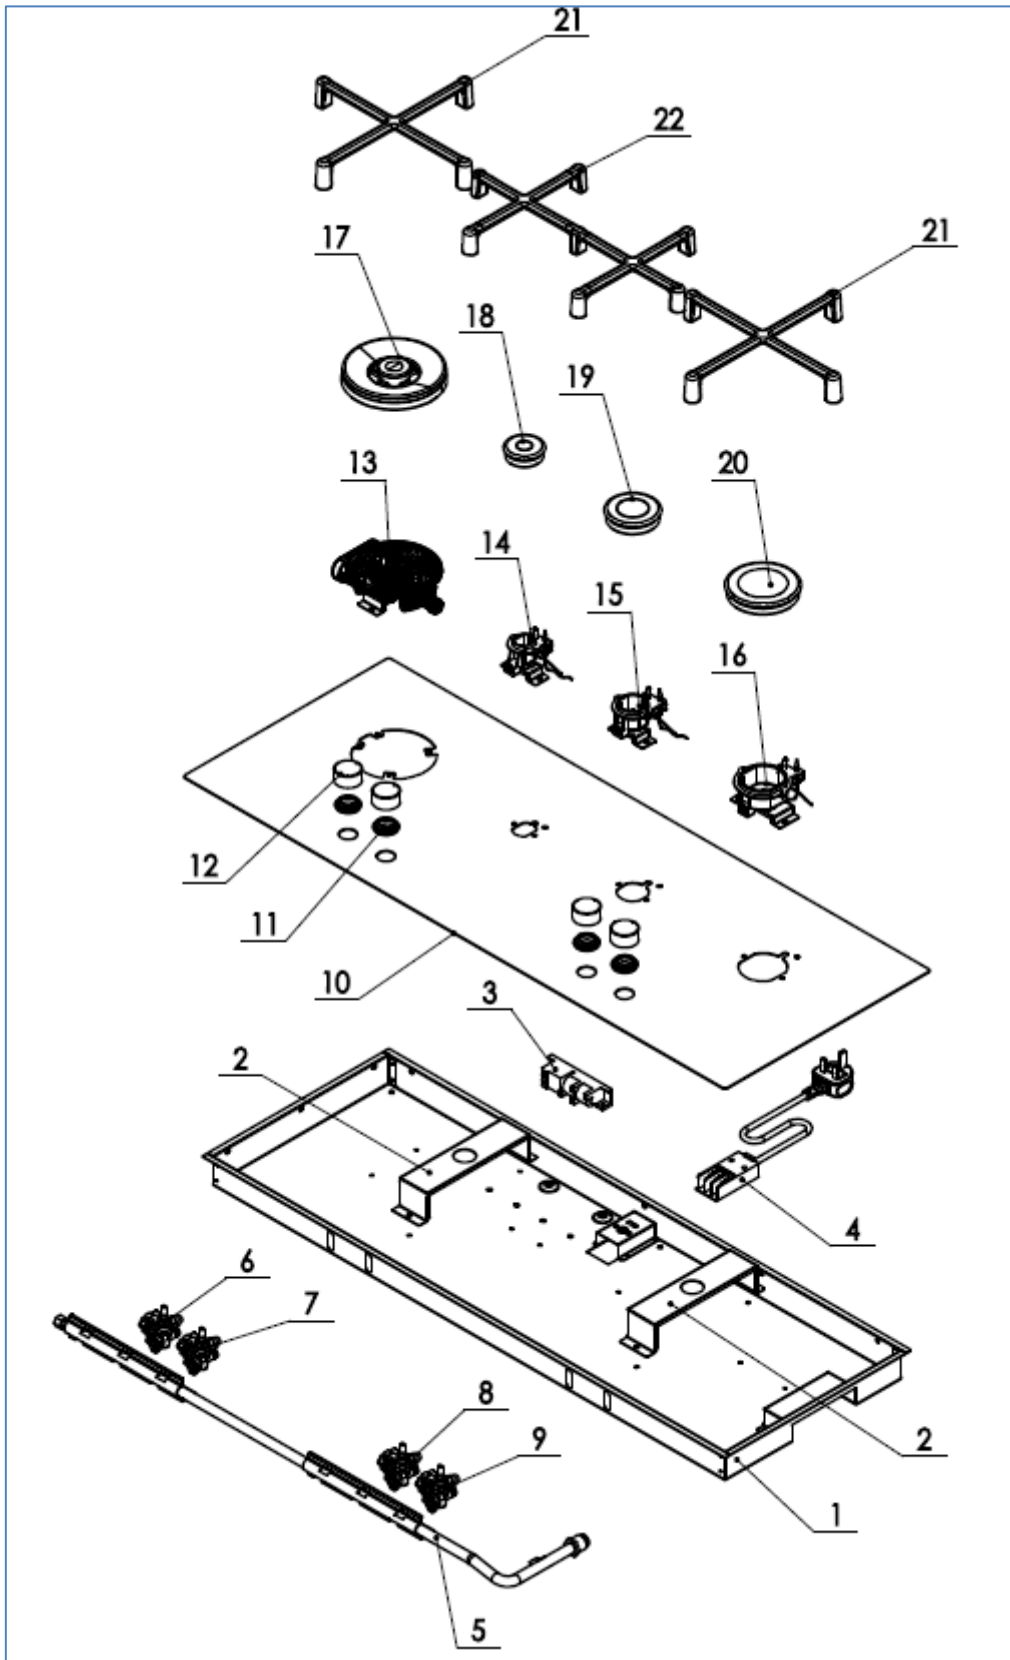

C7011G

Caple 100cm gas hob

Technical Manual

C7011G

Caple 100cm gas hob

C7011G

Caple 100cm gas hob

Item	Part Number	Description	Quantity
1	000C7000024	Bottom panel assembly	1
2	000C7000002	Large support	2
3	000C400017	Ignitor	1
4	000C7500003	Terminal box and power cord	1
5	000C7000025	Gas inlet tube assembly	1
6	000C7000003	Valve for 4.0 KW burner	1
7	000C7000005	Valve for 1.0 KW burner	1
8	000C7000004	Valve for 1.75 KW burner	1
9	000C7000014	Valve for 3.0 KW burner	1
10	000C7000026	SS top panel assembly	1
11	000C400007	Knob sealing rubber	4
12	000C400006	Knob	4
13	000C7000027	4.0 KW burner basic assembly	1
14	000C7000028	1.0 KW burner basic assembly	1
15	000C7000029	1.75 KW burner basic assembly	1
16	000C7000030	3.0 KW burner basic assembly	1
17	000C400008	4.0 KW burner distributor and lid	1
18	000C400004	1.0 KW burner distributor and lid	1
19	000C400003	1.75 KW burner distributor and lid	1
20	000C400025	3.0 KW burner distributor and lid	1
21	000C7000031	Left/ right pan support	2
22	000C7000032	Middle pan support	1
23	000C7000035	Fixing hook with screw	4
24	000C7000036	Sealing strip	2
25-A	000C7000037-A	Electrode for Triple ring burner	1
25-B	000C7000037-B	Electrode for Rapid burner	1
25-C	000C7000037-C	Electrode for Semi-rapid burner	1
25-D	000C7000037-D	Electrode for Simmer burner	1
26-A	000C7000038-A	Thermocouple for Triple ring burner	1
26-B	000C7000038-B	Thermocouple for Rapid burner	1
26-C	000C7000038-C	Thermocouple for Semi-rapid burner	1
26-D	000C7000038-D	Thermocouple for Simmer burner	1