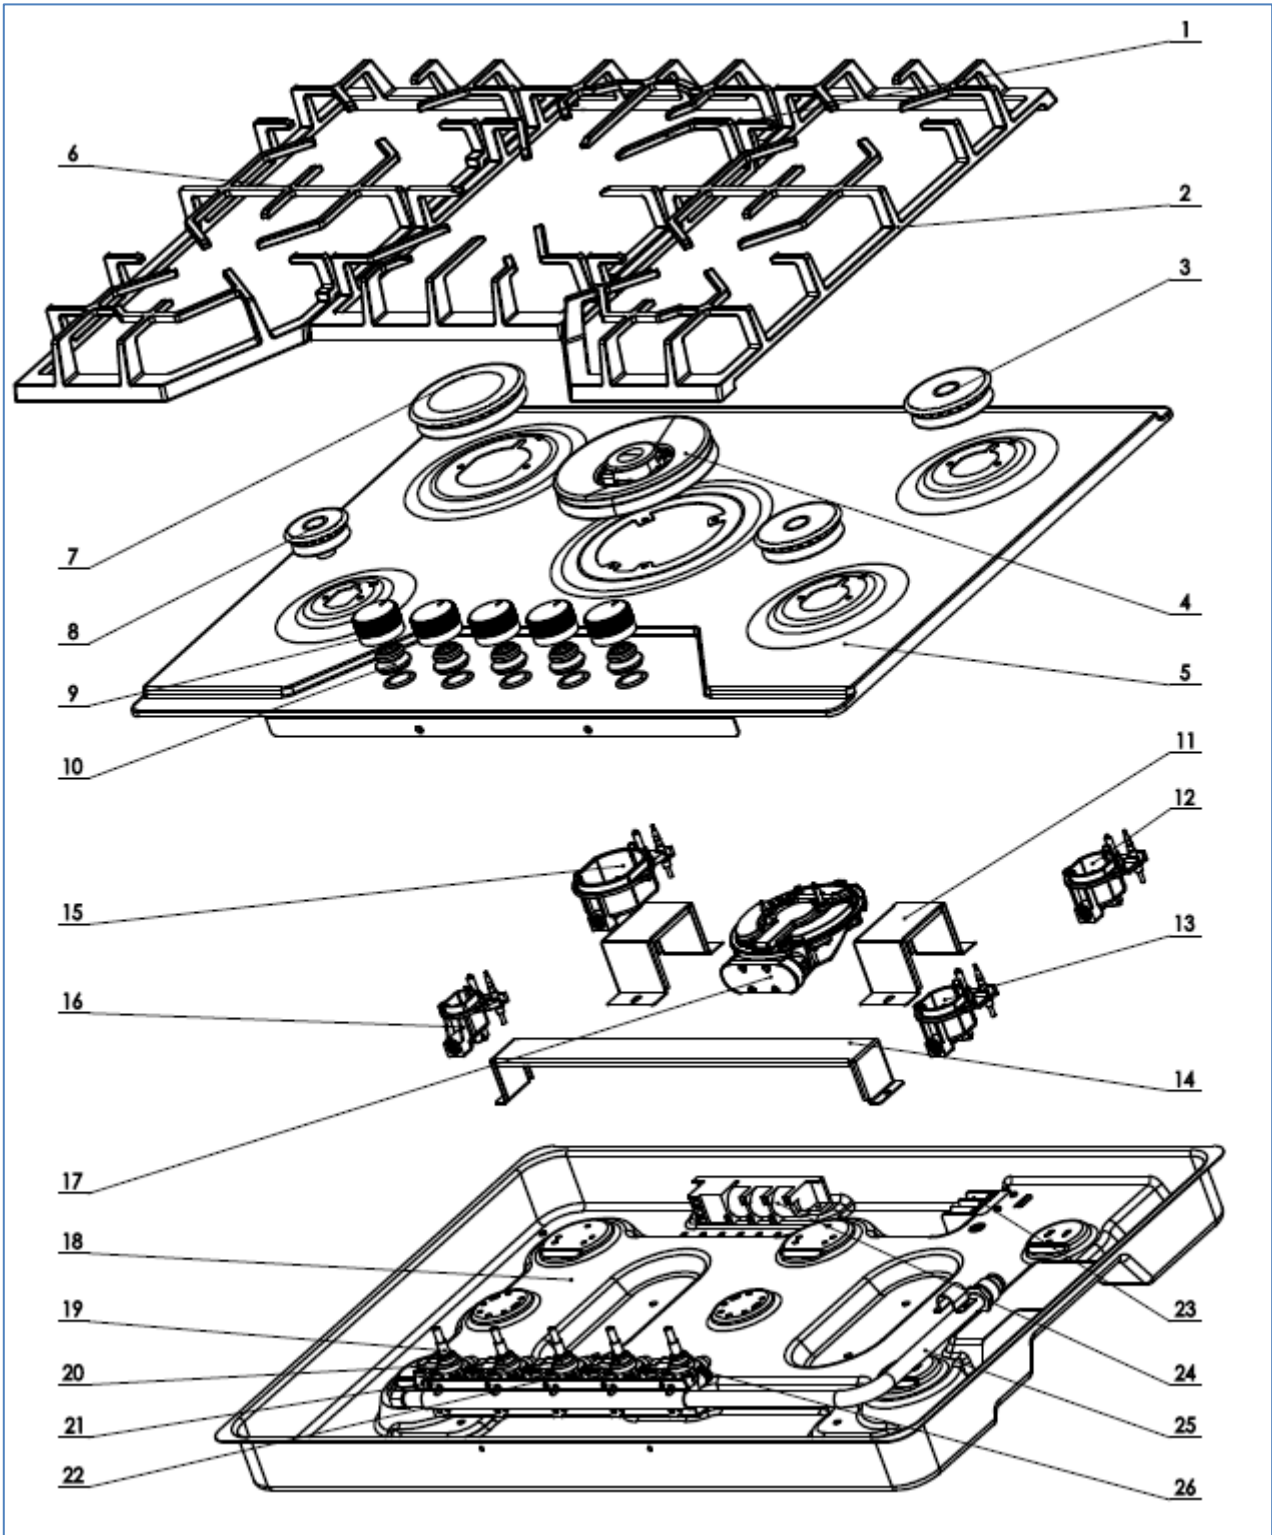

C4091G

Caple 86cm gas hob

Technical Manual

C4091G

Caple 86cm gas hob

C4091G

Caple 86cm gas hob

Item	Part Number	Description	Quantity
1	000C400036	Right pan support	1
2	000C400037	Middle pan support	1
3	000C400003	1.75 KW burner distributor and lid	2
4	000C400008	4.0 KW burner distributor and lid	1
5	000C400038	SS top panel assembly	1
6	000C400039	Left pan support	1
7	000C400025	3.0 KW burner distributor and lid	1
8	000C400004	1.0 KW burner distributor and lid	1
9	000C400006	Knob	5
10	000C400007	Knob sealing rubber	5
11	000C400040	Small support	2
12	000C400041	1.75KW burner basic assembly	1
13	000C400042	1.75KW burner basic assembly	1
14	000C400043	Large support	1
15	000C400044	3.0 KW burner basic assembly	1
16	000C400045	1.0 KW burner basic assembly	1
17	000C400010	4.0 KW burner basic assembly	1
18	000C400046	Bottom panel	1
19	000C400018	Valve for 1.0 KW burner	1
20	000C400033	Valve for 3.0 KW burner	1
21	000C400020	Valve for 4.0 KW burner	1
22	000C400047	Gas inlet tube assembly	1
23	000C400016	Terminal box and power cord	1
24	000C400034	Ignitor	1
25	000C400019	Valve for 1.75 KW burner	1
26	000C400019	Valve for 1.75 KW burner	1
27	000C400050	Fixing hook with screw	4
28	000C400053	Sealing strip	1
29-A	000C400054-A	Electrode for bottom-right burner	1
29-B	000C400054-B	Electrode for top-right burner	1
29-C	000C400054-C	Electrode for bottom-left burner	1
29-D	000C400054-D	Electrode for top-left burner	1
29-E	000C400054-E	Electrode for middle burner	1
30-A	000C400055-A	Thermocouple for bottom-right burner	1
30-B	000C400055-B	Thermocouple for top-right burner	1
30-C	000C400055-C	Thermocouple for bottom-left burner	1
30-D	000C400055-D	Thermocouple for top-left burner	1
30-E	000C400055-E	Thermocouple for middle burner	1