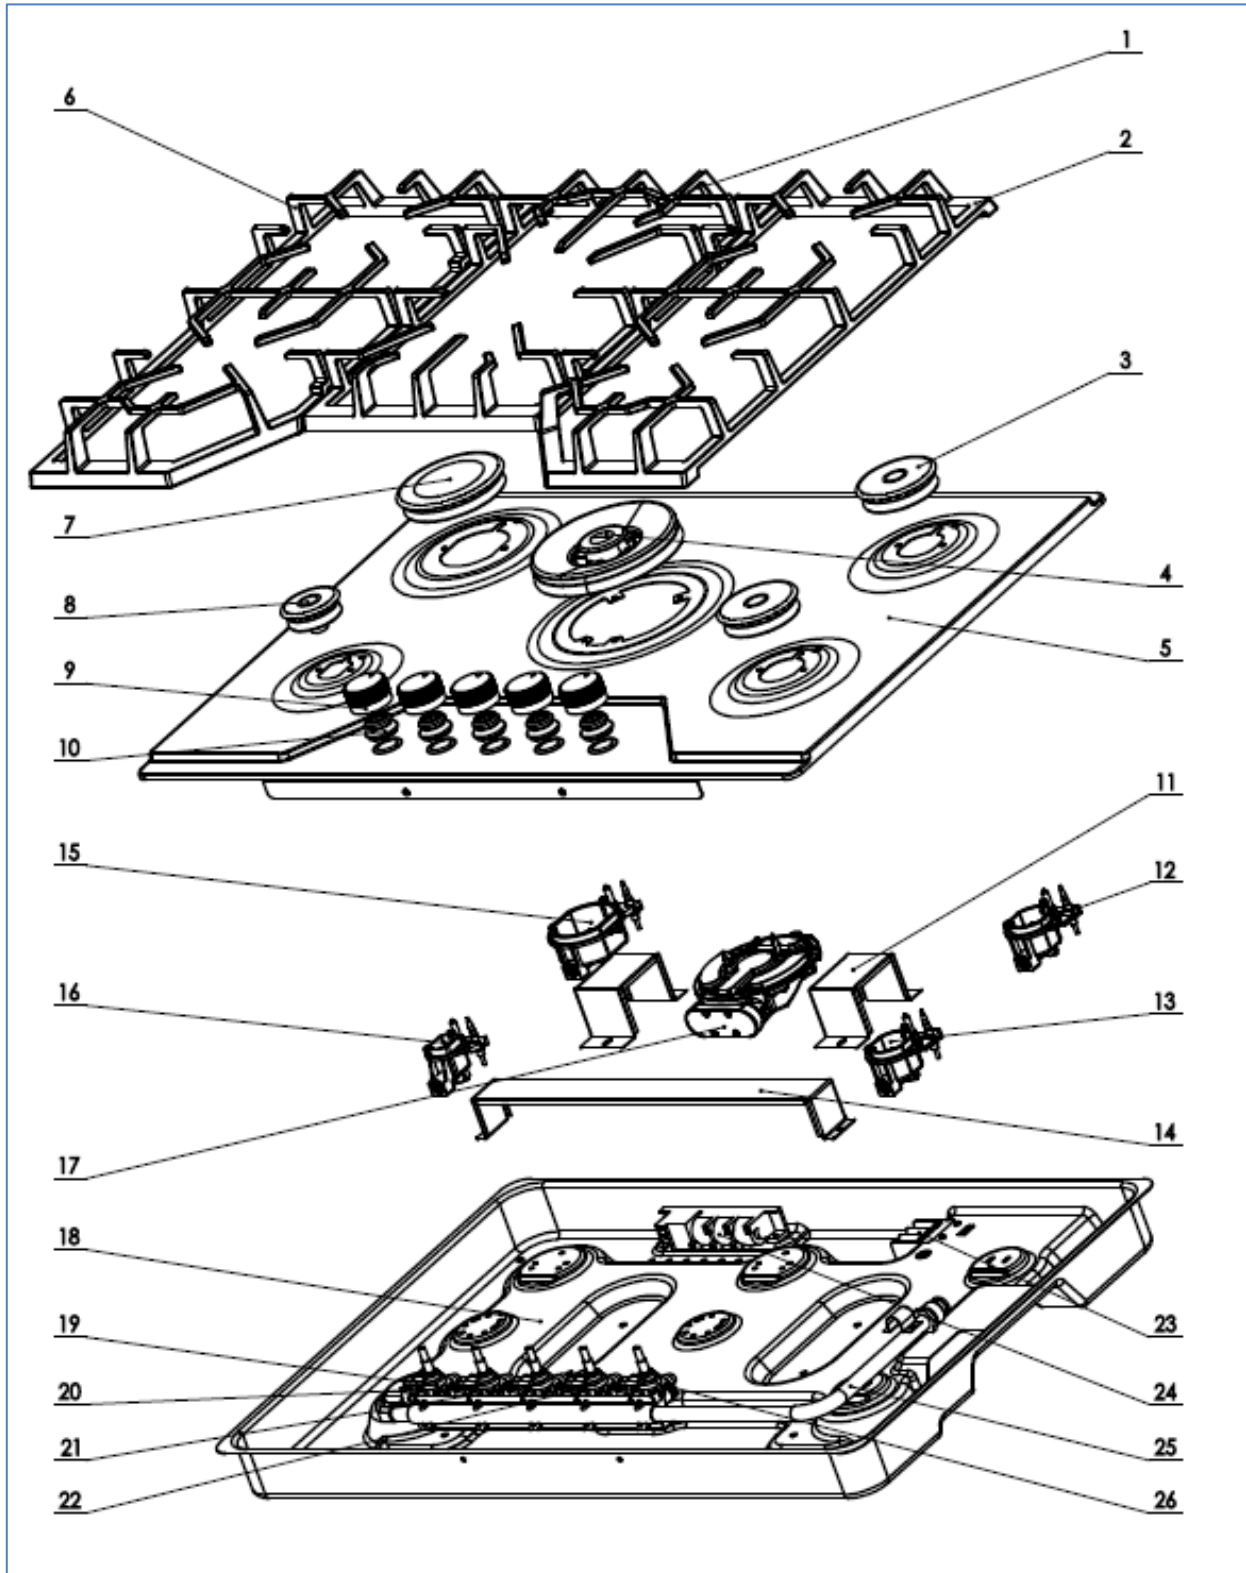

C4071G

Caple 76cm gas hob

Technical Manual

C4071G

Caple 76cm gas hob

C4071G

Caple 76cm gas hob

Item	Part Number	Description	Quantity
1	000C400021	Middle pan support	1
2	000C400022	Right pan support	1
3	000C400003	1.75 KW burner distributor and lid	2
4	000C400008	4.0 KW burner distributor and lid	1
5	000C400023	SS top panel assembly	1
6	000C400024	Left pan support	1
7	000C400025	3.0 KW burner distributor and lid	1
8	000C400004	1.0 KW burner distributor and lid	1
9	000C400006	Knob	5
10	000C400007	Knob sealing rubber	5
11	000C400026	Small support	2
12	000C400027	1.75KW burner basic assembly	1
13	000C400028	1.75KW burner basic assembly	1
14	000C400029	Large support	1
15	000C400030	3.0 KW burner basic assembly	1
16	000C400031	1.0 KW burner basic assembly	1
17	000C400010	4.0 KW burner basic assembly	1
18	000C400032	Bottom panel	1
19	000C400018	Valve for 1.0 KW burner	1
20	000C400033	Valve for 3.0 KW burner	1
21	000C400020	Valve for 4.0 KW burner	1
22	000C400019	Valve for 1.75 KW burner	1
23	000C400016	Terminal box and power cord	1
24	000C400034	Ignitor	1
25	000C400035	Gas inlet tube assembly	1
26	000C400019	Valve for 1.75 KW burner	1
27	000C400050	Fixing hook with screw	4
28	000C400052	Sealing strip	1
29-A	000C400054-A	Electrode for bottom-right burner	1
29-B	000C400054-B	Electrode for top-right burner	1
29-C	000C400054-C	Electrode for bottom-left burner	1
29-D	000C400054-D	Electrode for top-left burner	1
29-E	000C400054-E	Electrode for middle burner	1
30-A	000C400055-A	Thermocouple for bottom-right burner	1
30-B	000C400055-B	Thermocouple for top-right burner	1
30-C	000C400055-C	Thermocouple for bottom-left burner	1
30-D	000C400055-D	Thermocouple for top-left burner	1
30-E	000C400055-E	Thermocouple for middle burner	1