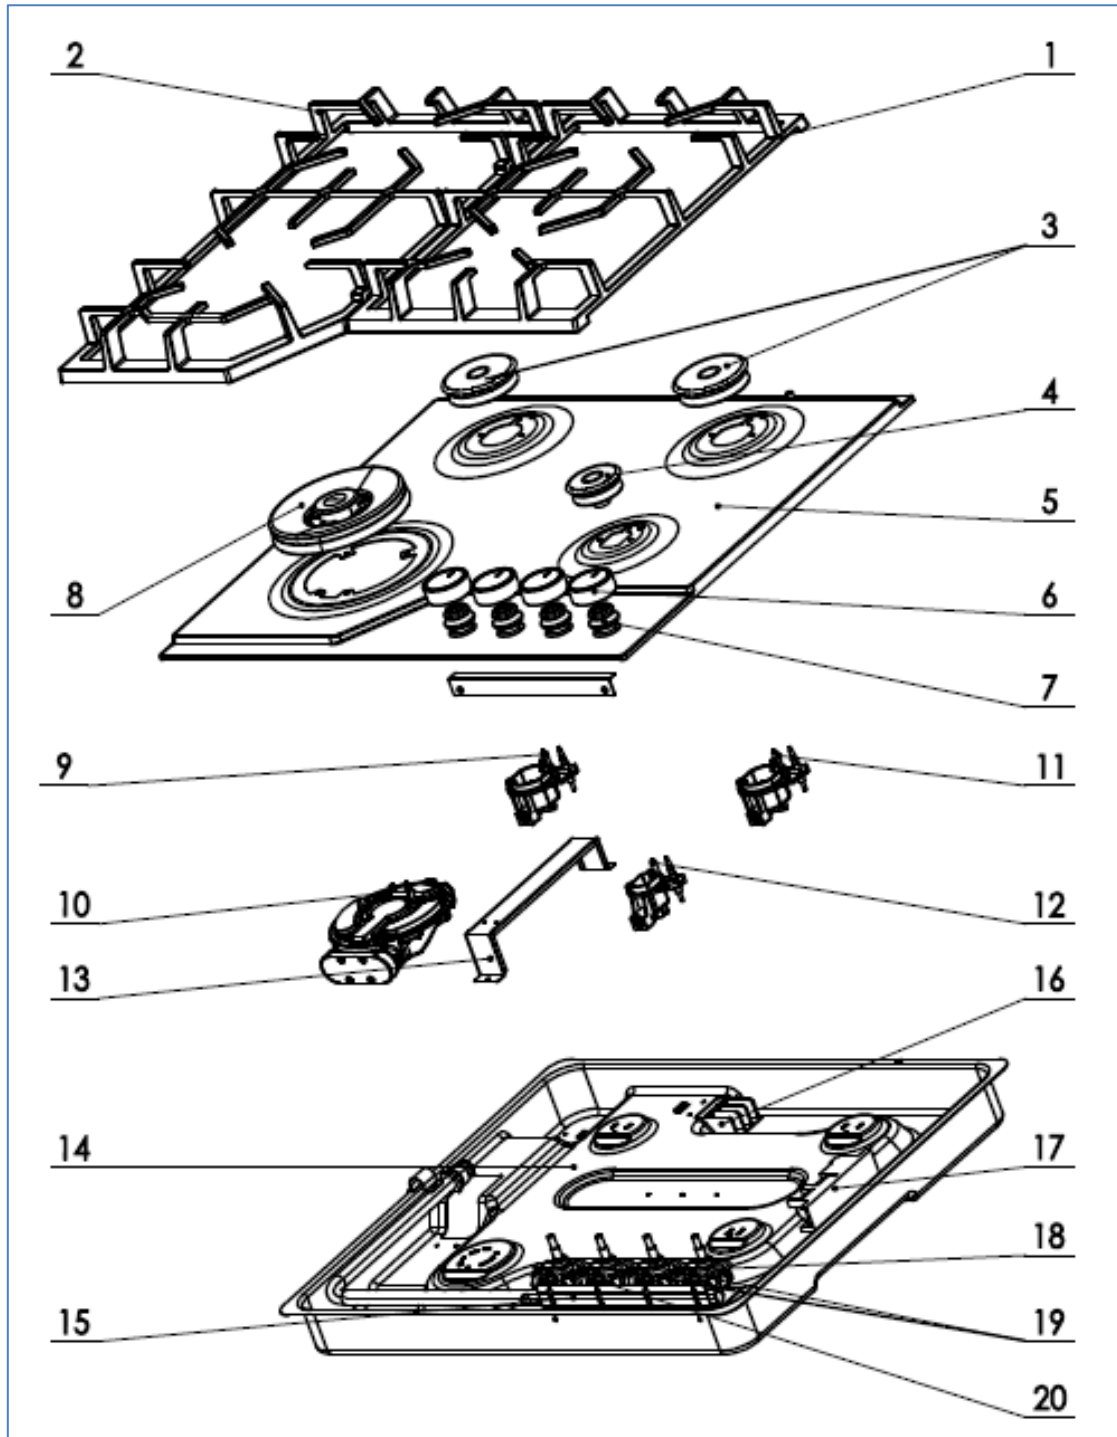

C4061G

Caple 58cm gas hob

Technical Manual

C4061G

Caple 58cm gas hob

C4061G

Caple 58cm gas hob

Item	Part Number	Description	Quantity
1	000C400001	Right pan support	1
2	000C400002	Left pan support	1
3	000C400003	1.75 KW burner distributor and lid	2
4	000C400004	1.0 KW burner distributor and lid	1
5	000C400005	SS top panel assembly	1
6	000C400006	Knob	4
7	000C400007	Knob sealing rubber	4
8	000C400008	4.0 KW burner distributor and lid	1
9	000C400009	1.75KW burner basic assembly	1
10	000C400010	4.0KW burner basic assembly	1
11	000C400009	1.75KW burner basic assembly	1
12	000C400012	1.0KW burner basic assembly	1
13	000C400013	Support	1
14	000C400014	Bottom panel	1
15	000C400015	Gas inlet tube assembly	1
16	000C400016	Terminal box and power cord	1
17	000C400017	Ignitor	1
18	000C400018	Valve for 1.0 KW burner	1
19	000C400019	Valve for 1.75 KW burner	2
20	000C400020	Valve for 4.0 KW burner	1
21	000C400050	Fixing hook with screw	4
22	000C400051	Sealing strip	1
23-A	000C400054-A	Electrode for bottom-right burner	1
23-B	000C400054-B	Electrode for top-right burner	1
23-C	000C400054-C	Electrode for bottom-left burner	1
23-D	000C400054-D	Electrode for top-left burner	1
24-A	000C400055-A	Thermocouple for bottom-right burner	1
24-B	000C400055-B	Thermocouple for top-right burner	1
24-C	000C400055-C	Thermocouple for bottom-left burner	1
24-D	000C400055-D	Thermocouple for top-left burner	1