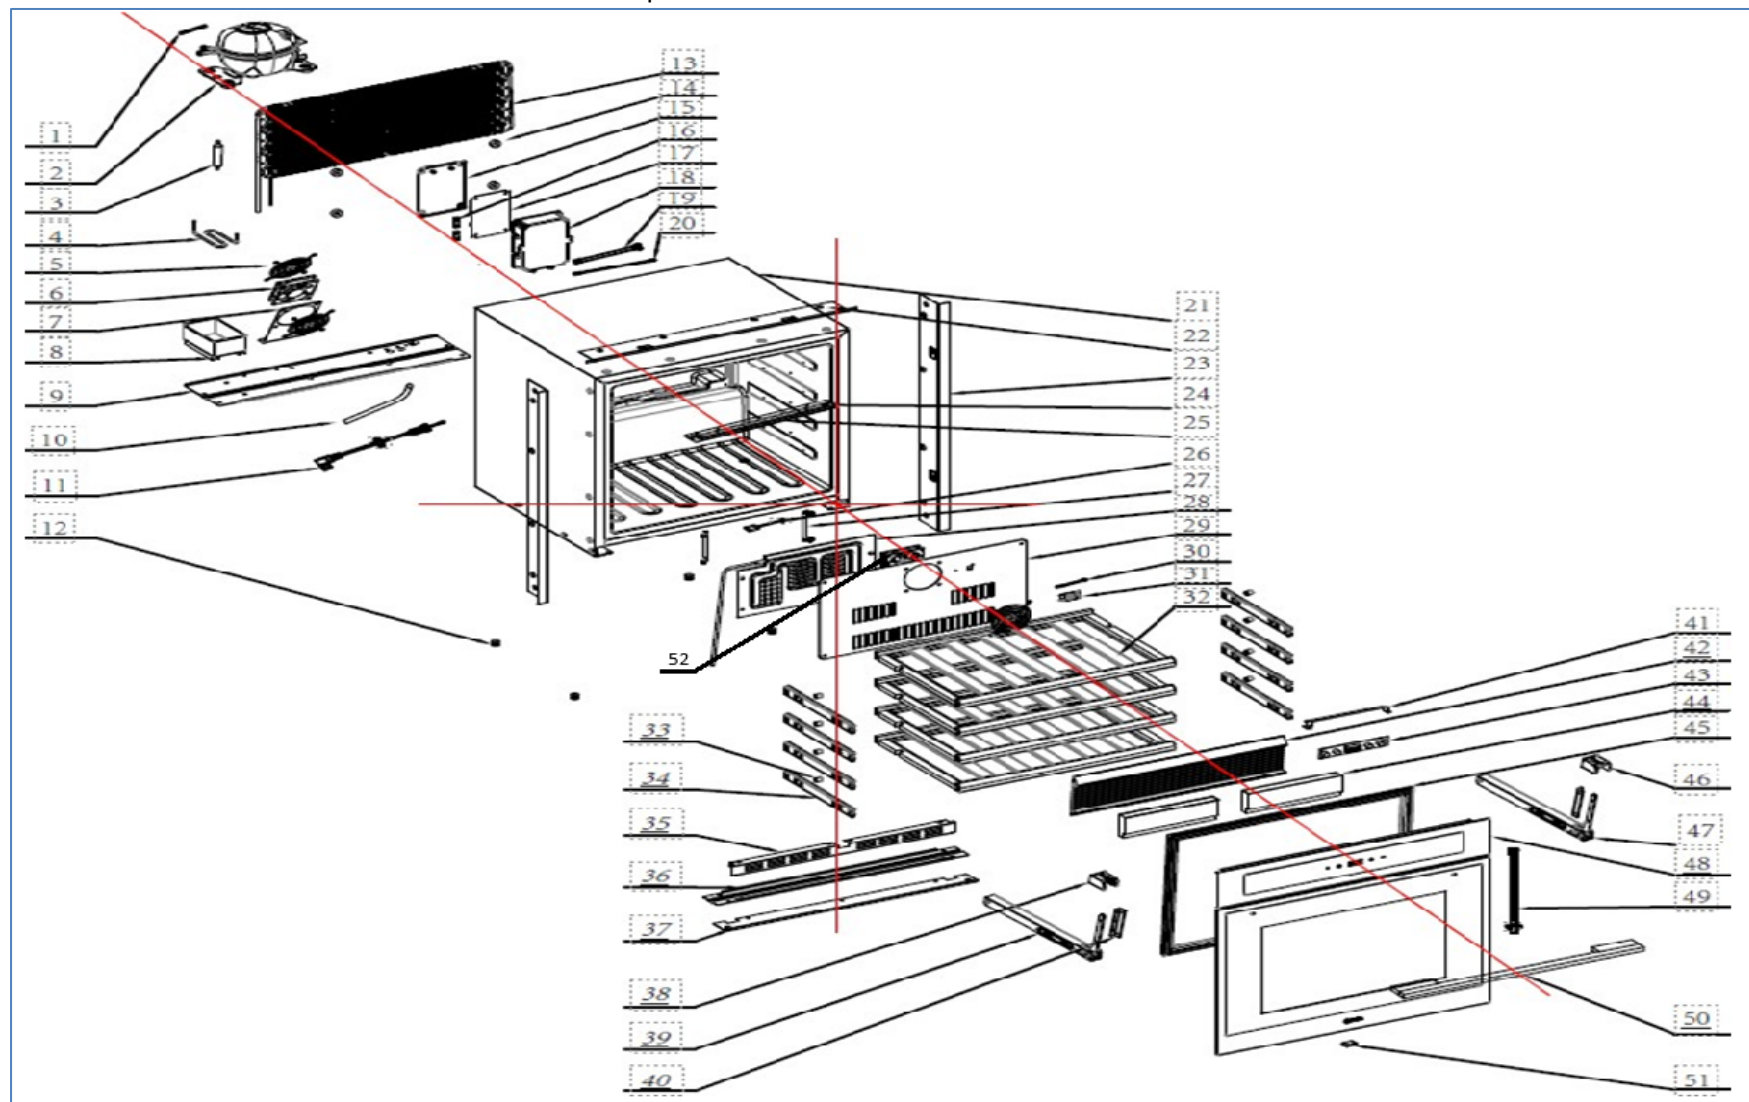

WC6100SS

Caple 60cm wine cabinet Sense Stainless Steel

Technical Manual

WC6100SS

Cable 60cm wine cabinet Sense Stainless Steel

WC6100SS

Caple 60cm wine cabinet Sense Stainless Steel

Item	Part Number	Description	Quantity
1	1101200103	Refrigerant injection tube	1
2	1460600108	Compressor	1
3	1460500101	Suction Line Drier	1
4	1101200107	Connecting tube	1
5	1102100101	Grill	2
6	1460900301	Blade, Fan Condenser	1
7	2181001011	Bracket for Fan Condenser	1
8	13700301	Cup, Drain	1
9	218270000301	Compressor Plate	1
10	DR180PVC10	Drain Hose	1
11	1460200131	Power Cord	1
12	1331300101	Plastic Feet	4
13	1100800106	Condenser	1
14	1370070103	Evaporator pillar	4
15	137016007	Cover for electric box	1
16	137019001	Clip for power cord	2
17	1460300204	PCB, Power	1
18	137016006	Cover for PCB	1
19	1461600101	Wire for Compressor	1
20	1461600102	Wire, Ground	1
21	2180801016	Cavity assembly	1
22	218020101102	Top Frame	1
23	218020101202	Side Frame	2
24	1460700104	LED board	1
25	1370080104	LED cover	1
26	1461100103	Switch	1
27	2181001012	Support for Evaporator	2
28	1460400102	Evaporator	1
29	218210010801	Fan cover	1
30	1460300113	Thermostat	1
31	137020001	Cover for Thermostat	1
32	1100700111	Shelves	4
33	137015001	Fixing for Telescopic Runners	8

WC6100SS

Caple 60cm wine cabinet Sense Stainless Steel

Item	Part Number	Description	Quantity
34	1101100105	Telescopic Runners	4
35	218250000301	Grill	1
36	2182600004	Bracket for cabinet feet	1
37	218020101401	Bottom Frame	1
38	137021001	Cover for left hinge	1
39	1101900222	Left Hinge assembly	1
40	2182900001	Hinge bracket	2
41	1370080105	Display protector	1
42	1101600106	Cover for control panel	1
43	1460300217	Display PCB	1
44	137014003	Bubble separator	2
45	13700110	Door Seal	1
46	137022001	Cover for right hinge	1
47	1101900212	Right hinge assembly	1
48	CDWC6100SS	Complete door of WC6100SS	1
49	1461600201	Connection wire for Display	1
50	1122400314	Handle(Silver)	1
51	1461100104	Switch, magnetic	1
52	1460900302	Evaporator fan	1