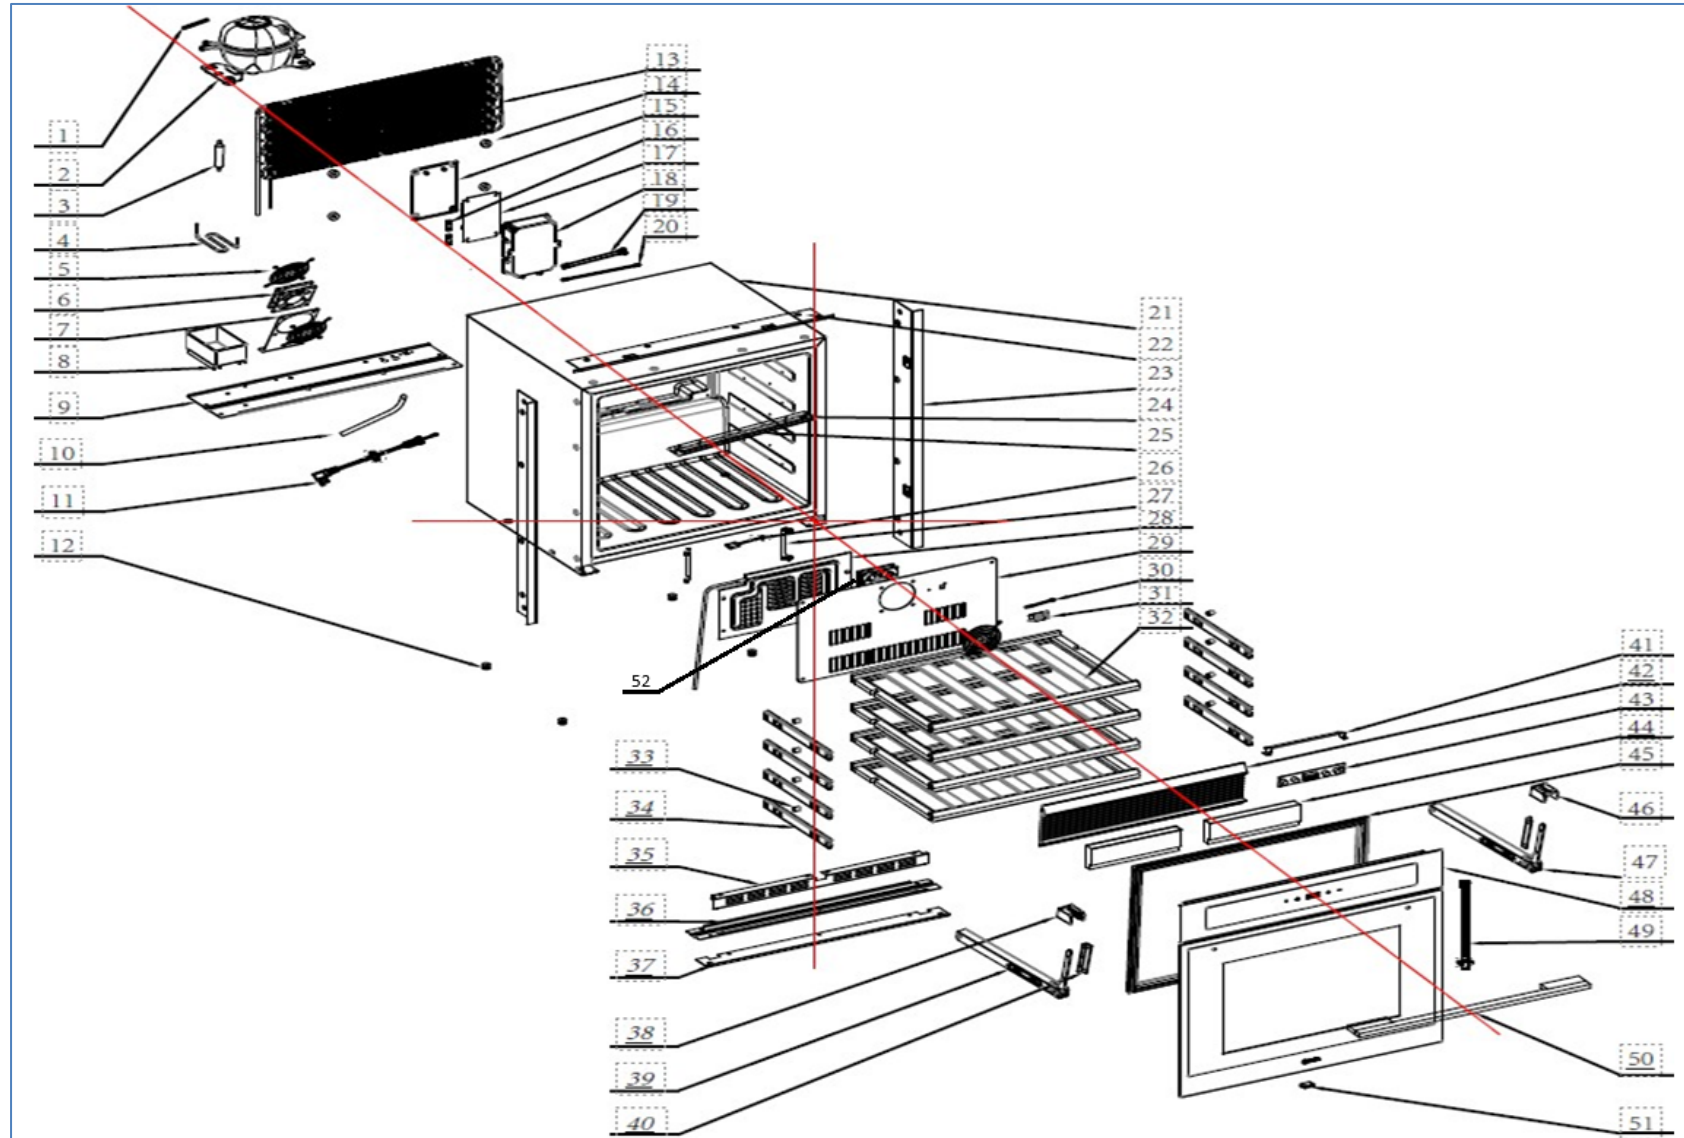

WC6100GM

Caple 60cm wine cabinet Sense Gun Metal

Technical Manual

WC6100GM

Caple 60cm wine cabinet Sense Gun Metal

WC6100GM

Caple 60cm wine cabinet Sense Gun Metal

Item	Part Number	Description	Quantity
1	1101200103	Refrigerant injection tube	1
2	1460600108	Compressor	1
3	1460500101	Suction Line Drier	1
4	1101200107	Connecting tube	1
5	1102100101	Grill	2
6	1460900301	Blade, Fan Condenser	1
7	2181001011	Bracket for Fan Condenser	1
8	13700301	Cup, Drain	1
9	218270000301	Compressor Plate	1
10	DR180PVC10	Drain Hose	1
11	1460200131	Power Cord	1
12	1331300101	Plastic Feet	4
13	1100800106	Condenser	1
14	1370070103	Evaporator pillar	4
15	137016007	Cover for electric box	1
16	137019001	Clip for power cord	2
17	1460300204	PCB, Power	1
18	137016006	Cover for PCB	1
19	1461600101	Wire for Compressor	1
20	1461600102	Wire, Ground	1
21	2180801016	Cavity assembly	1
22	218020101102	Top Frame	1
23	218020101202	Side Frame	2
24	1460700104	LED board	1
25	1370080104	LED cover	1
26	1461100103	Switch	1
27	2181001012	Support for Evaporator	2
28	1460400102	Evaporator	1
29	218210010801	Fan cover	1
30	1460300113	Thermostat	1
31	137020001	Cover for Thermostat	1
32	1100700111	Shelves	4
33	137015001	Fixing for Telescopic Runners	8

WC6100GM

Caple 60cm wine cabinet Sense Gun Metal

Item	Part Number	Description	Quantity
34	1101100105	Telescopic Runners	4
35	218250000301	Grill	1
36	2182600004	Bracket for cabinet feet	1
37	218020101401	Bottom Frame	1
38	137021001	Cover for left hinge	1
39	1101900222	Left Hinge assembly	1
40	2182900001	Hinge bracket	2
41	1370080105	Display protector	1
42	1101600106	Cover for control panel	1
43	1460300217	Display PCB	1
44	137014003	Bubble separator	2
45	13700110	Door Seal	1
46	137022001	Cover for right hinge	1
47	1101900212	Right hinge assembly	1
48	CDWC6100GM	Complete door	1
49	1461600201	Connection wire for Display	1
50	112240031403	Handle(Black)	1
51	1461100104	Switch, magnetic	1
52	1460900302	Evaporator fan	1