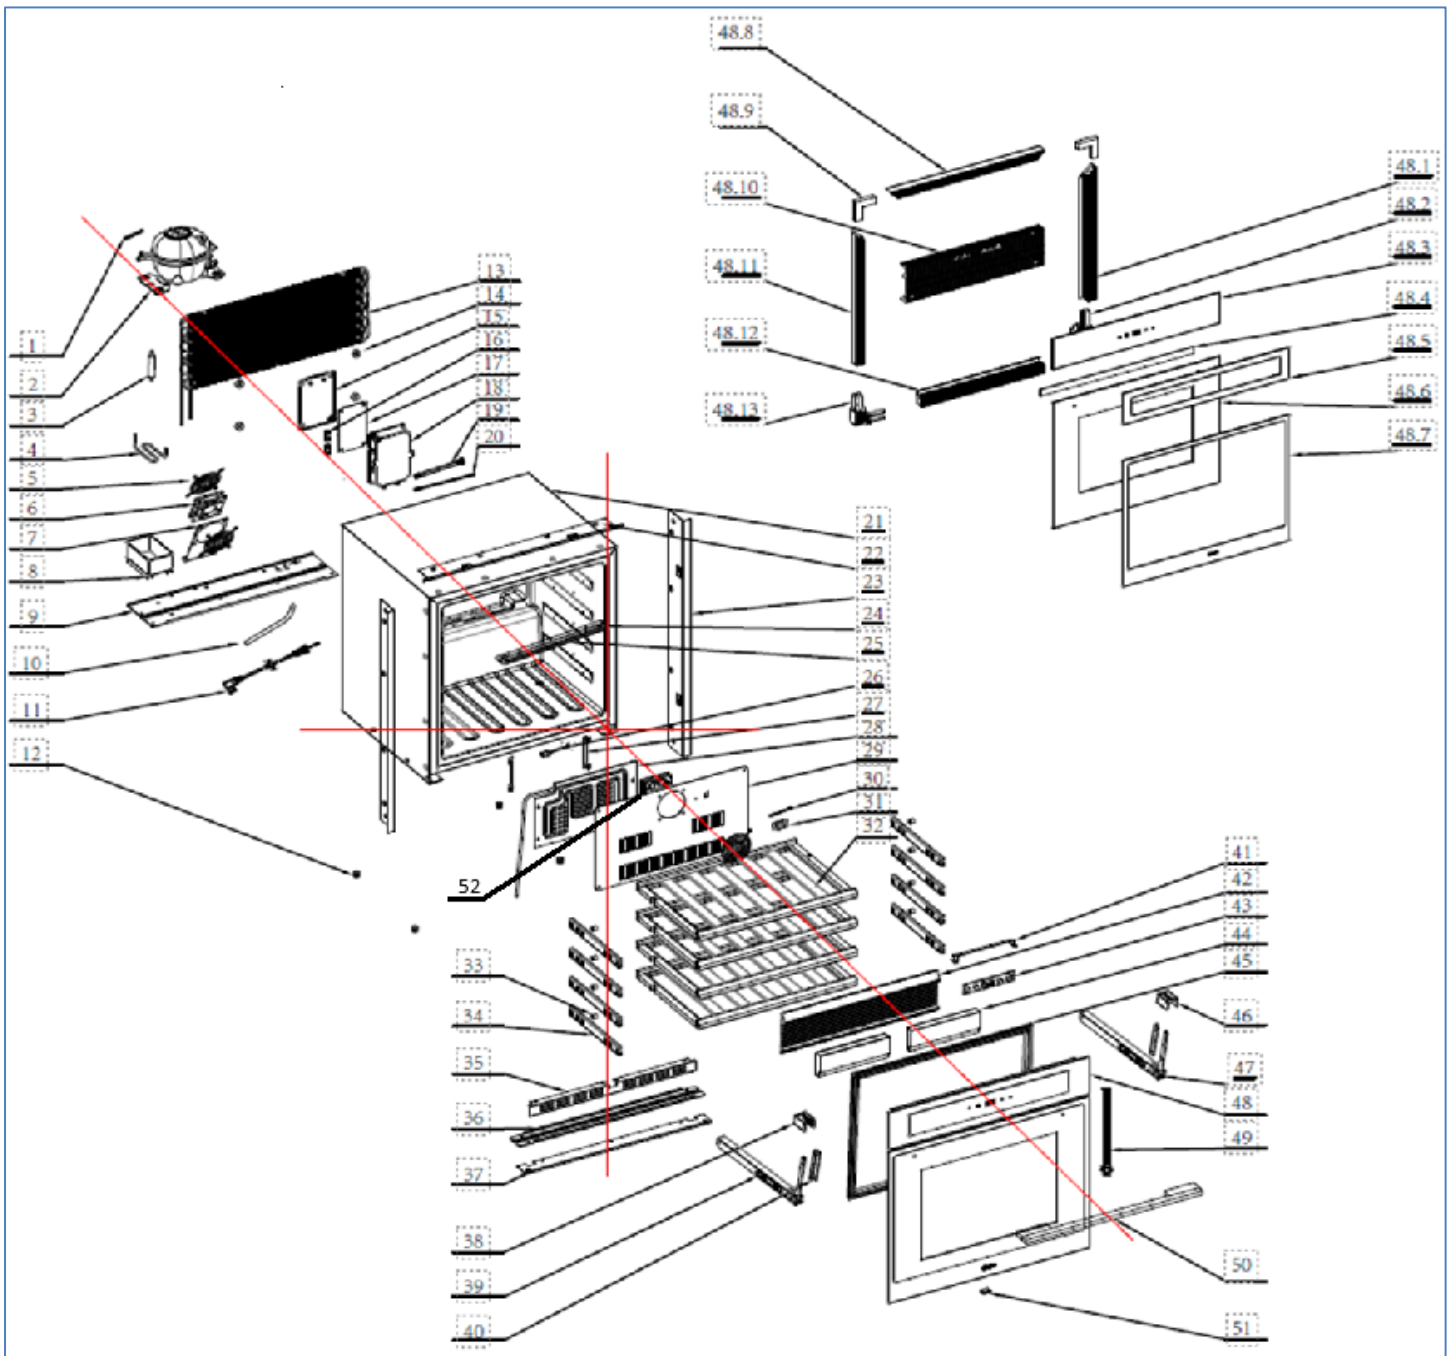

WC6100BS

Caple 60cm Wine Cabinet Black Steel

Technical Manual

WC6100BS

Caple 60cm Wine Cabinet Black Steel

WC6100BS

Caple 60cm Wine Cabinet Black Steel

Item	Part Number	Description	Quantity
1	1101200103	Refrigerant injection tube	1
2	1460600108	Compressor	1
3	1460500101	Suction Line Drier	1
4	1101200107	Connecting tube	1
5	1102100101	Grill	2
6	1460900301	Blade, Fan Condenser	1
7	2181001011	Bracket for Fan Condenser	1
8	13700301	Cup, Drain	1
9	218270000301	Compressor Plate	1
10	DR180PVC10	Drain Hose	1
11	1460200131	Power Cord	1
12	1331300101	Plastic Feet	4
13	1100800106	Condenser	1
14	1370070103	Evaporator pillar	4
15	137016007	Cover for electric box	1
16	137019001	Clip for power cord	2
17	1460300204	PCB, Power	1
18	137016006	Cover for PCB	1
19	1461600101	Wire for Compressor	1
20	1461600102	Wire, Ground	1
21	2180801016	Cavity assembly	1
22	218020101102	Top Frame	1
23	218020101202	Side Frame	2
24	1460700104	LED board	1
25	1370080104	LED cover	1
26	1461100103	Switch	1
27	2181001012	Support for Evaporator	2
28	1460400102	Evaporator	1
29	218210010801	Fan cover	1
30	1460300113	Thermostat	1
31	137020001	Cover for Thermostat	1
32	1100700111	Shelves	4
33	137015001	Fixing for Telescopic Runners	8
34	1101100105	Telescopic Runners	4
35	218250000301	Grill	1
36	2182600004	Bracket for cabinet feet	1
37	218020101401	Bottom Frame	1
38	137021001	Cover for left hinge	1
39	1101900222	Left Hinge assembly	1

WC6100BS

Caple 60cm Wine Cabinet Black Steel

Item	Part Number	Description	Quantity
40	2182900001	Hinge bracket	2
41	1370080105	Display protector	1
42	1101600106	Cover for control panel	1
43	1460300217	Display PCB	1
44	137014003	Bubble separator	2
45	13700110	Door Seal	1
46	137022001	Cover for right hinge	1
47	1101900212	Right hinge assembly	1
48	OGWC6100BS	Outer glass assembly of WC6100BS	1
49	1461600201	Connection wire for Display	1
50	112240031403	Handle(Black)	1
51	1461100104	Switch, magnetic	1
52	1460900302	Evaporator fan	1
	CDWC6100BS	Complete door of WC6100BS	1