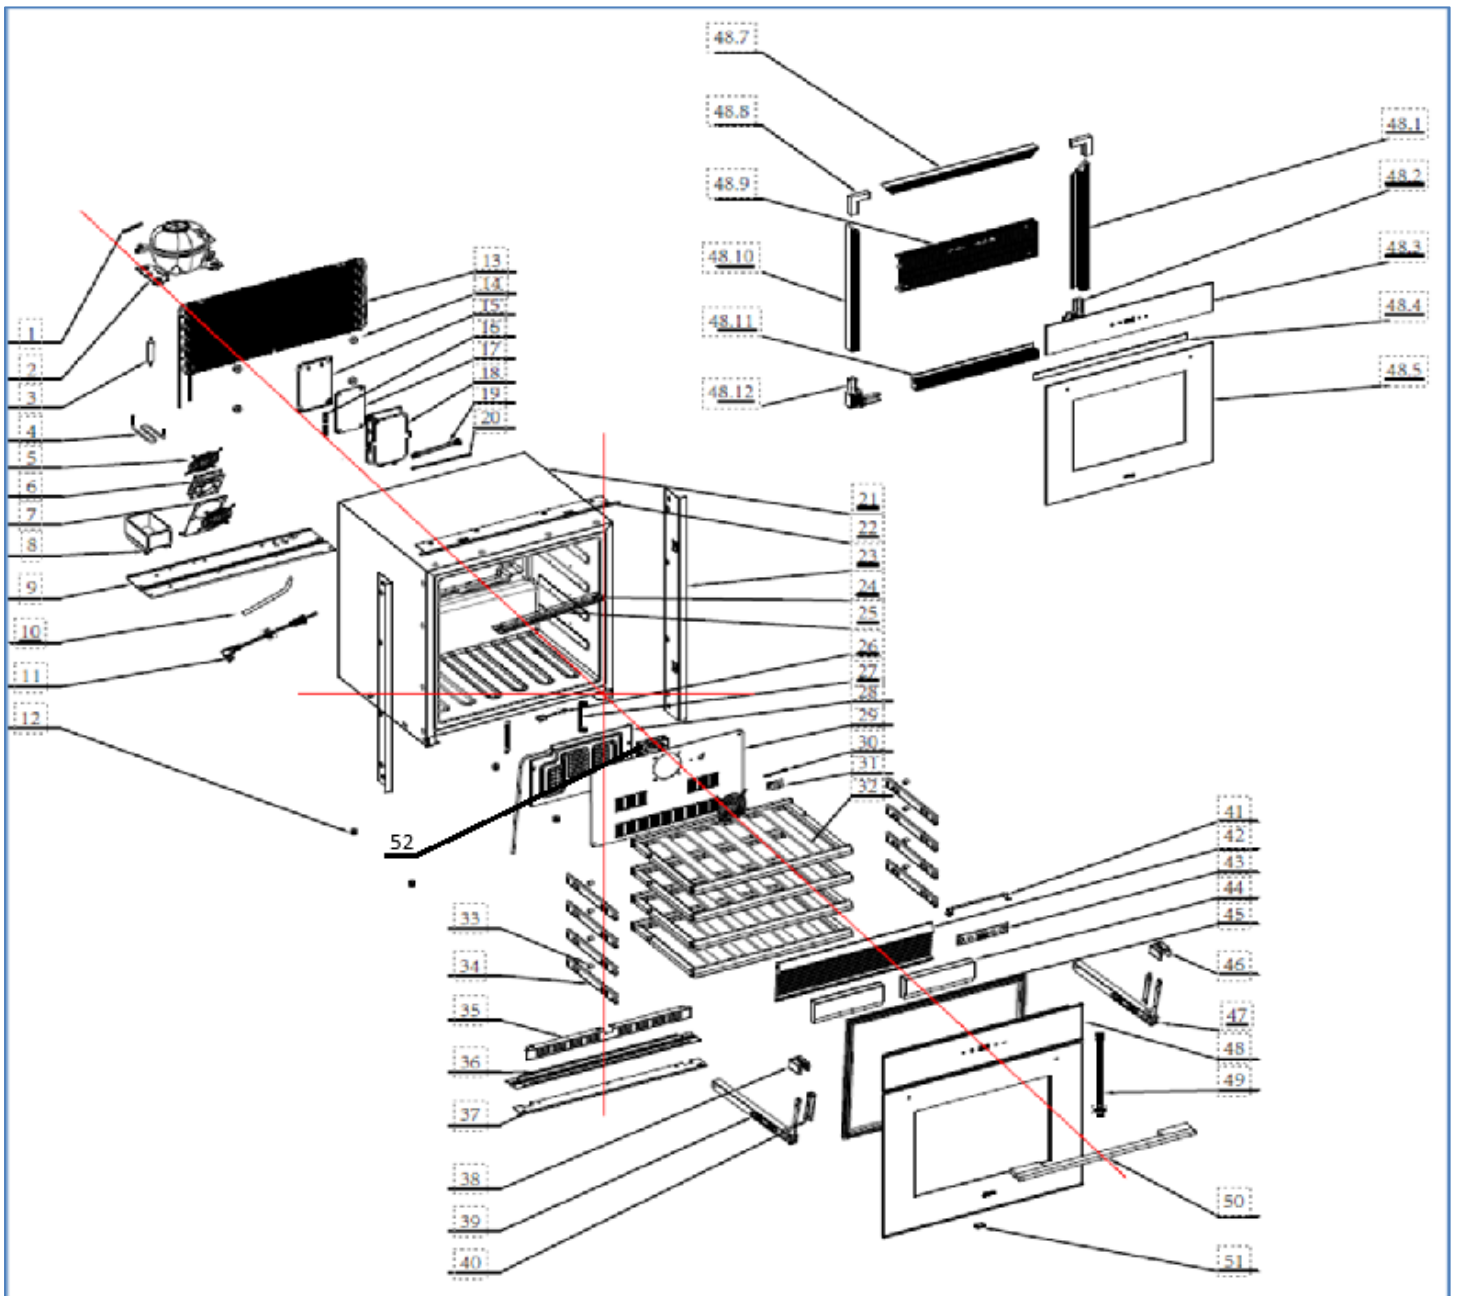

WC6100BG

Caple 60cm Wine Cabinet Black Glass

Technical Manual

WC6100BG

Caple 60cm Wine Cabinet Black Glass

WC6100BG

Caple 60cm Wine Cabinet Black Glass

Item	Part Number	Description	Quantity
1	1101200103	Refrigerant injection tube	1
2	1460600108	Compressor	1
3	1460500101	Suction Line Drier	1
4	1101200107	Connecting tube	1
5	1102100101	Grill	2
6	1460900301	Blade, Fan Condenser	1
7	2181001011	Bracket for Fan Condenser	1
8	13700301	Cup, Drain	1
9	218270000301	Compressor Plate	1
10	DR180PVC10	Drain Hose	1
11	1460200131	Power Cord	1
12	1331300101	Plastic Feet	4
13	1100800106	Condenser	1
14	1370070103	Evaporator pillar	4
15	137016007	Cover for electric box	1
16	137019001	Clip for power cord	2
17	1460300204	PCB, Power	1
18	137016006	Cover for PCB	1
19	1461600101	Wire for Compressor	1
20	1461600102	Wire, Ground	1
21	2180801016	Cavity assembly	1
22	218020101102	Top Frame	1
23	218020101202	Side Frame	2
24	1460700104	LED board	1
25	1370080104	LED cover	1
26	1461100103	Switch	1
27	2181001012	Support for Evaporator	2
28	1460400102	Evaporator	1
29	218210010801	Fan cover	1
30	1460300113	Thermostat	1
31	137020001	Cover for Thermostat	1
32	1100700111	Shelves	4
33	137015001	Fixing for Telescopic Runners	8
34	1101100105	Telescopic Runners	4
35	218250000301	Grill	1
36	2182600004	Bracket for cabinet feet	1
37	218020101401	Bottom Frame	1
38	137021001	Cover for left hinge	1
39	1101900222	Left Hinge assembly	1

WC6100BG

Caple 60cm Wine Cabinet Black Glass

Item	Part Number	Description	Quantity
40	2182900001	Hinge bracket	2
41	1370080105	Display protector	1
42	1101600106	Cover for control panel	1
43	1460300217	Display PCB	1
44	137014003	Bubble separator	2
45	13700110	Door Seal	1
46	137022001	Cover for right hinge	1
47	1101900212	Right hinge assembly	1
48	OGWC6100BG	Outer glass assembly of WC6100BG	1
49	1461600201	Connection wire for Display	1
50	112240031403	Handle(Black)	1
51	1461100104	Switch, magnetic	1
52	1460900302	Evaporator fan	1
	CDWC6100BG	Complete door	1