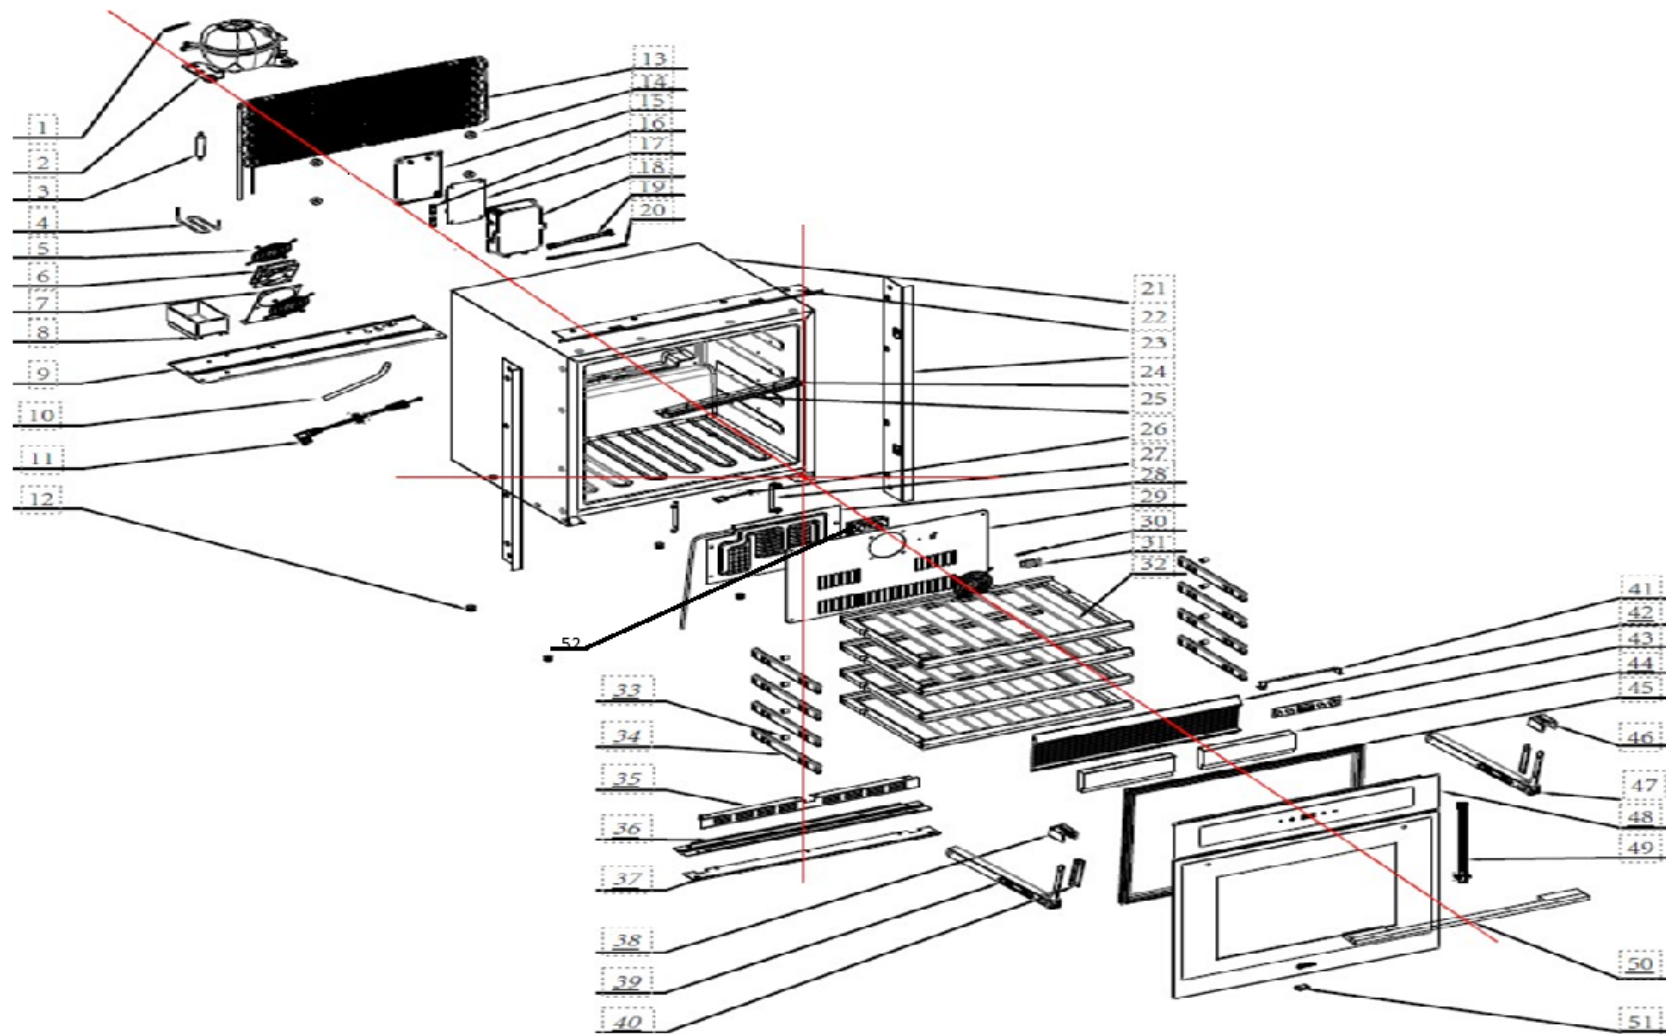

WC6100

Caple 60cm wine cabinet Sense

Technical Manual

WC6100

Caple 60cm wine cabinet Sense

WC6100

Caple 60cm wine cabinet Sense

Item	Part Number	Description	Quantity
1	1101200103	Refrigerant injection tube	1
2	1460600108	Compressor	1
3	1460500101	Suction Line Drier	1
4	1101200107	Connecting tube	1
5	1102100101	Grill	2
6	1460900301	Blade, Fan Condenser	1
7	2181001011	Bracket for Fan Condenser	1
8	13700301	Cup, Drain	1
9	218270000301	Compressor Plate	1
10	DR180PVC10	Drain Hose	1
11	1460200131	Power Cord	1
12	1331300101	Plastic Feet	4
13	1100800106	Condenser	1
14	1370070103	Evaporator pillar	4
15	137016007	Cover for electric box	1
16	137019001	Clip for power cord	2
17	1460300204	PCB, Power	1
18	137016006	Cover for PCB	1
19	1461600101	Wire for Compressor	1
20	1461600102	Wire, Ground	1
21	2180801016	Cavity assembly	1
22	218020101102	Top Frame	1
23	218020101202	Side Frame	2
24	1460700104	LED board	1
25	1370080104	LED cover	1
26	1461100103	Switch	1
27	2181001012	Support for Evaporator	2
28	1460400102	Evaporator	1
29	218210010801	Fan cover	1
30	1460300113	Thermostat	1
31	137020001	Cover for Thermostat	1
32	1100700111	Shelves	4
33	137015001	Fixing for Telescopic Runners	8

WC6100

Caple 60cm wine cabinet Sense

Item	Part Number	Description	Quantity
34	1101100105	Telescopic Runners	4
35	218250000301	Grill	1
36	2182600004	Bracket for cabinet feet	1
37	218020101401	Bottom Frame	1
38	137021001	Cover for left hinge	1
39	1101900222	Left Hinge assembly	1
40	2182900001	Hinge bracket	2
41	1370080105	Display protector	1
42	1101600106	Cover for control panel	1
43	1460300217	Display PCB	1
44	137014003	Bubble separator	2
45	13700110	Door Seal	1
46	137022001	Cover for right hinge	1
47	1101900212	Right hinge assembly	1
48	OGWC6100	Outer glass assembly of WC6100	1
49	1461600201	Connection wire for Display	1
50	1122400314	Handle(Silver)	1
51	1461100104	Switch, magnetic	1
52	1460900302	Evaporator Fan	1