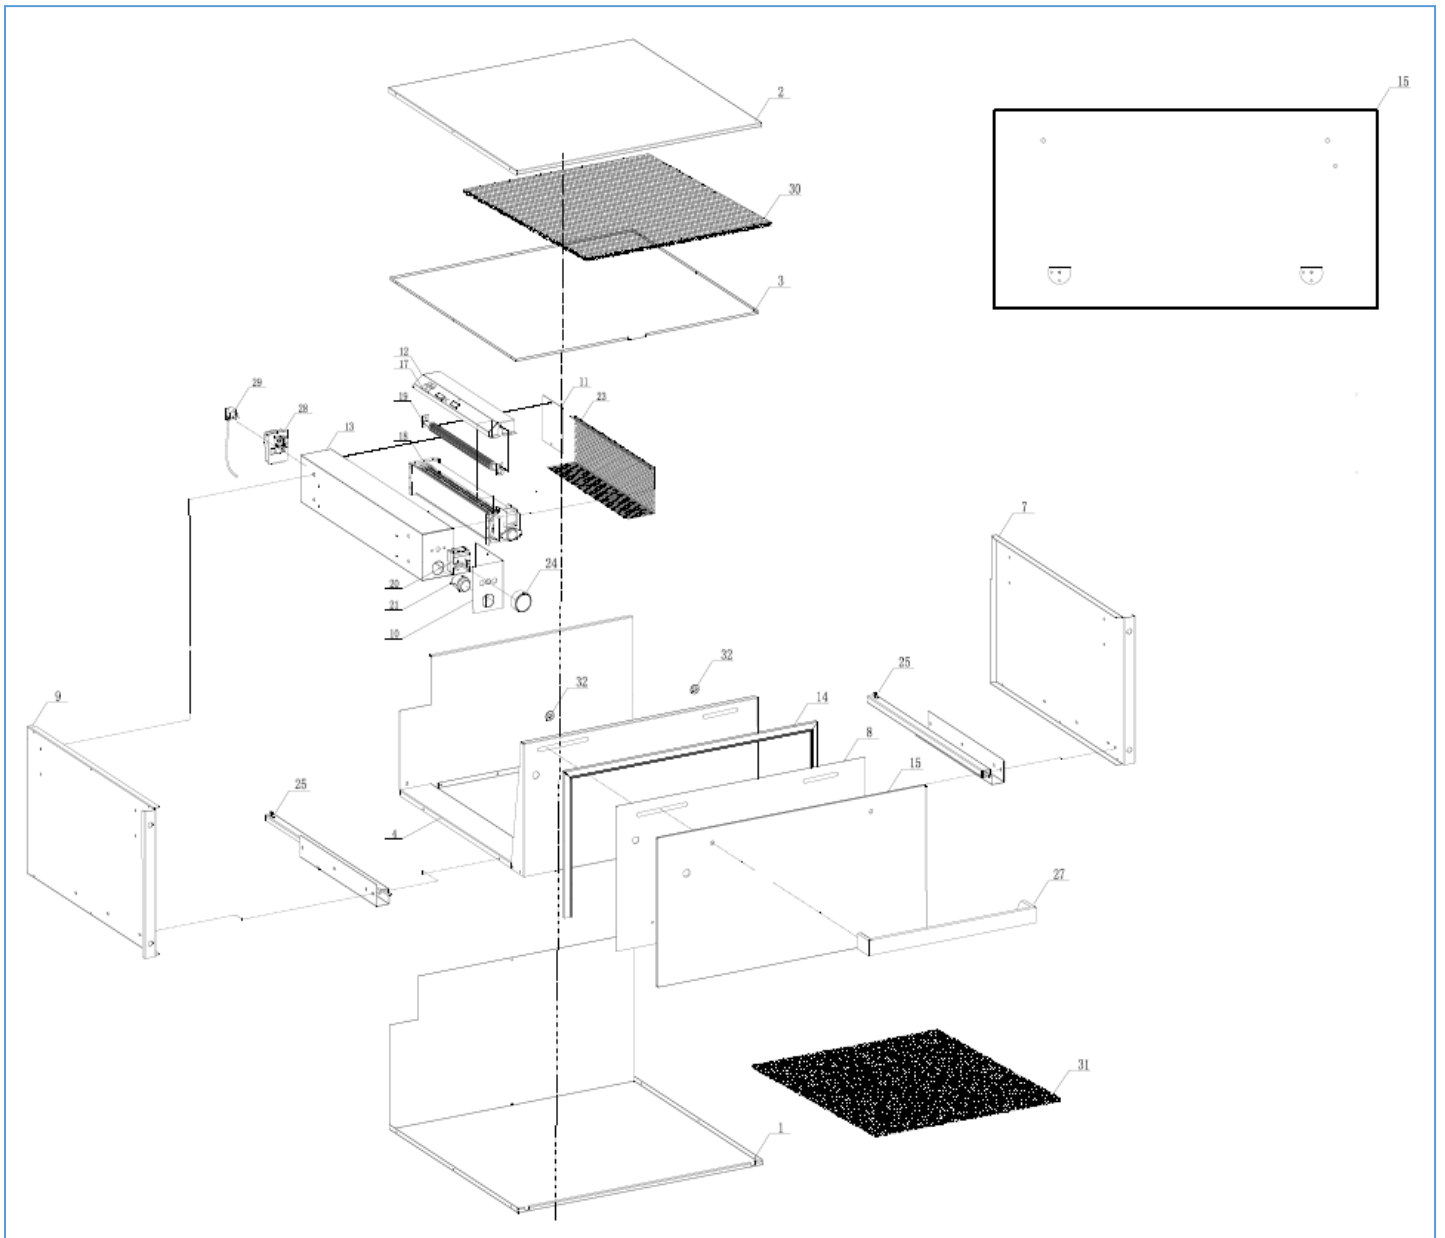

WD290GM

Caple Warming Drawer 290mm Gunmetal

Technical Manual

WD290GM

Caple Warming Drawer 290mm Gunmetal

WD290GM

Caple Warming Drawer 290mm Gunmetal

Item	Part Number	Description	Quantity
1	2170200201	Drawer bottom	1
2	2170100201	Top Cover 1	1
3	2170500301	Top Cover 2	1
4	1150600101	Drawer assembly	1
7	2170400202	Side Panel-Right	1
9	2170400201	Side Panel-Left	1
10	2171200205	Control Panel	1
11	2170500101	Fan cover	1
12	2170800101	Heating element	1
13	2170900105	Fan box	1
8	2170700202	Glass fixing plate	1
14	1350300201	Door seal	1
15	WD290GMP	GM panel assembly	1
27	1122400314	Handle	1
17	2170800201	Fixing plate for thermostat	1
18	1450600101	Fan	1
19	1450100101	Heating element	1
20	1450300101	Thermostat 75°C	1
21	1450200201	Button Switch	1
23	1150400101	Fan cover(Grille)	1
24	132010015101	Knob	1
25	115020010102	Runners	1
28	1421600101	Power box	1
29	1450500114	Power Cord	1
30	1950100101	Isolation	1
31	1350600302	PVC Pad	1
32	1350400201	Handle cushion	2