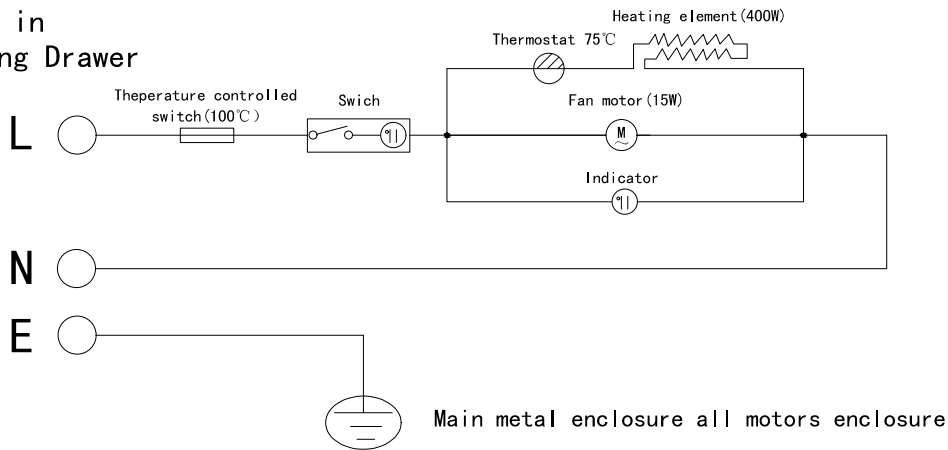

WD290BK

Sense Warming Drawer 290mm

Technical Manual

WD290BK

Sense Warming Drawer 290mm

WD290BK

Sense Warming Drawer 290mm

Item	Part Number	Description	Quantity
1	2170200201	Drawer bottom	1
2	2170100201	Top Cover 1	1
3	2170500301	Top Cover 2	1
4	1150600101	Drawer assembly	1
7	2170400202	Side Panel-Right	1
8	2170700202	Glass fixing plate	1
9	2170400201	Side Panel-Left	1
10	2171200205	Control Panel	1
11	2170500101	Fan cover	1
12	2170800101	Heating element	1
13	2170900105	Fan box	1
14	1350300201	Door seal	1
15	WD290BKP	Glass panel assembly	1
17	2170800201	Fixing plate for thermostat	1
18	1450600101	Fan	1
19	1450100101	Heating element	1
20	1450300101	Thermostat 75°C	1
21	1450200201	Button Switch	1
23	1150400101	Fan cover(Grille)	1
24	132010015101	Knob	1
25	115020010102	Runners	1
27	1122400314	Handle	1
28	1421600101	Power box	1
29	1450500114	Power Cord	1
30	1950100101	Isolation	1
31	1350600302	PVC Pad	1
32	1350400201	Handle cushion	2

WD290BK
Built in
Warming Drawer

120

60

MADE IN CHINA