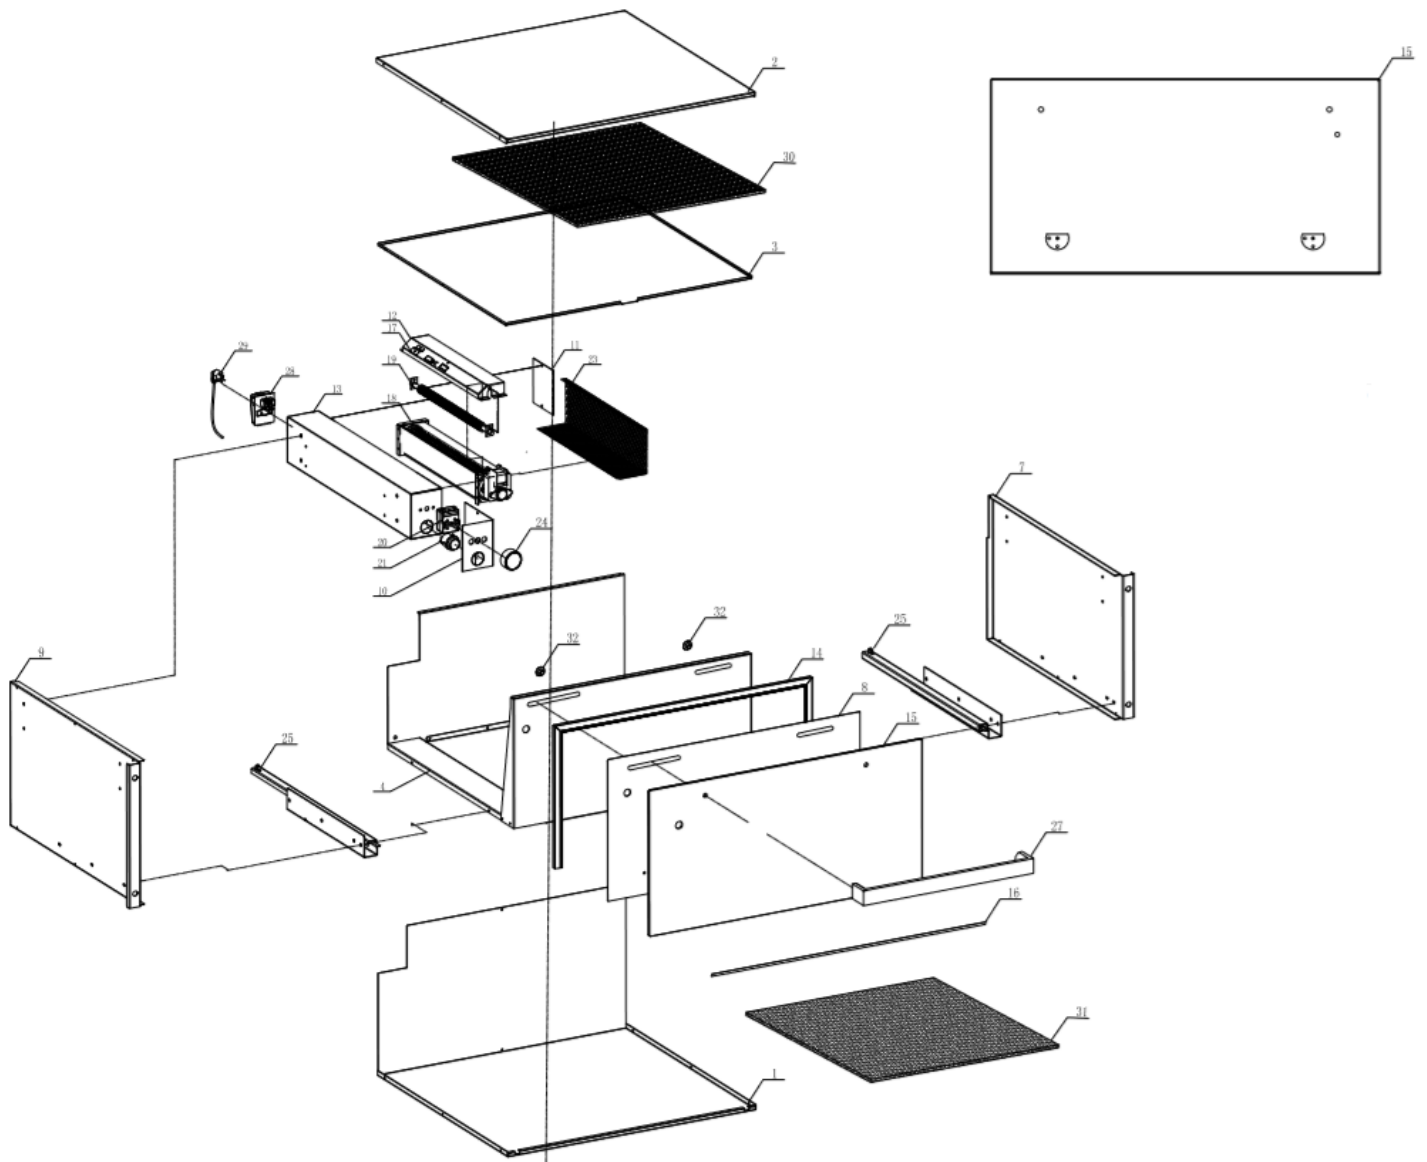

WD290BK

Sense Warming Drawer 290mm

Technical Manual

WD290BK

Sense Warming Drawer 290mm

WD290BK

Sense Warming Drawer 290mm

Item	Part Number	Description	Quantity
1	2170200201	Drawer bottom	1
2	2170100201	Top Cover 1	1
3	2170500301	Top Cover 2	1
4	1150600101	Drawer assembly	1
7	2170400202	Side Panel-Right	1
8	2170700202	Glass fixing plate	1
9	2170400201	Side Panel-Left	1
10	2171200205	Control Panel	1
11	2170500101	Fan cover	1
12	2170800101	Heating element	1
13	2170900105	Fan box	1
14	1350300201	Door seal	1
15	WD290BKP	Glass panel assembly	1
17	2170800201	Fixing plate for thermostat	1
18	1450600101	Fan	1
19	1450100101	Heating element	1
20	1450300101	Thermostat 75°C	1
21	1450200201	Button Switch	1
23	1150400101	Fan cover(Grille)	1
24	132010015101	Knob	1
25	115020010102	Runners	1
27	1122400314	Handle	1
28	1421600101	Power box	1
29	1450500114	Power Cord	1
30	1950100101	Isolation	1
31	1350600302	PVC Pad	1
32	1350400201	Handle cushion	2

WD290BK
Built in
Warming Drawer

120

60

MADE IN CHINA