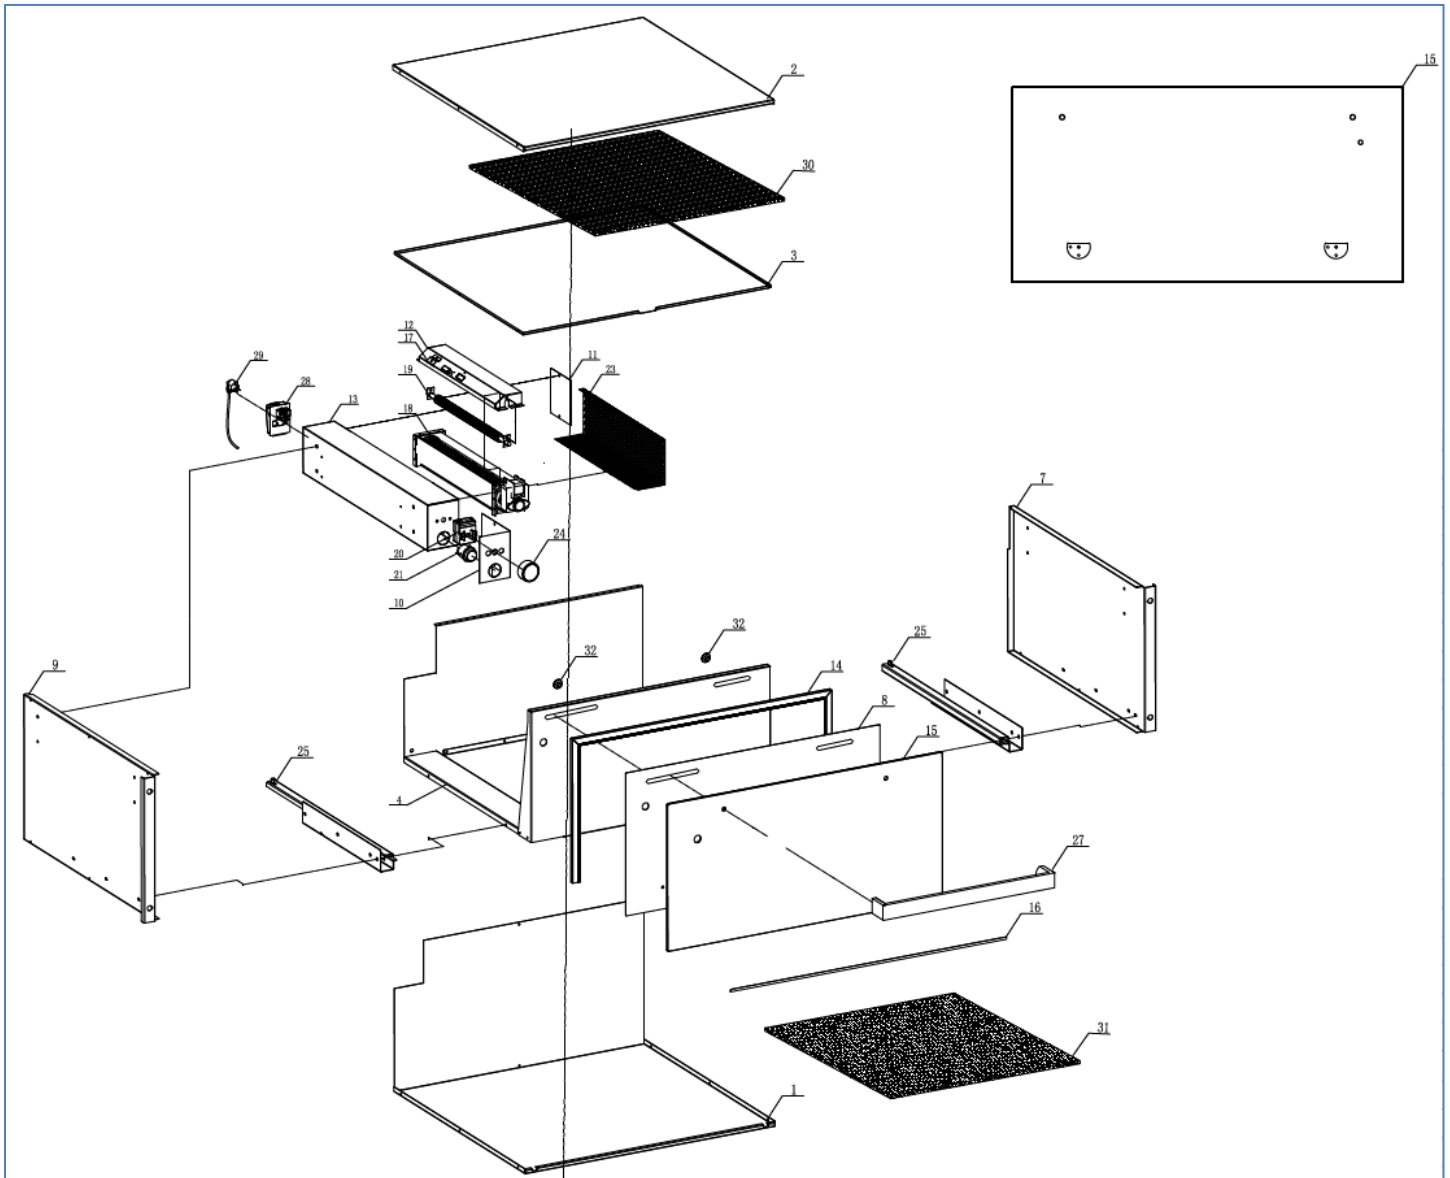

WD290BG

Caple Warming Drawer

Technical Manual

WD290BG

Caple Warming Drawer

WD290BG

Caple Warming Drawer

Item	Part Number	Description	Quantity
1	2170200201	Drawer bottom	1
2	2170100201	Top Cover 1	1
3	2170500301	Top Cover 2	1
4	1150600101	Drawer assembly	1
7	2170400202	Side Panel-Right	1
9	2170400201	Side Panel-Left	1
10	2171200205	Control Panel	1
11	2170500101	Fan cover	1
12	2170800101	Heating element	1
13	2170900105	Fan box	1
8	2170700202	Glass fixing plate	1
14	1350300201	Door seal	1
15	WDF290BG	Glass panel assembly	1
			1
			2
27	112240031403	Handle (Black)	1
17	2170800201	Fixing plate for thermostat	1
18	1450600101	Fan	1
19	1450100101	Heating element	1
20	1450300101	Thermostat 75°C	1
21	1450200201	Button Switch	1
23	1150400101	Fan cover (Grille)	1
24	132010015101	Knob	1
25	115020010102	Runners	1
28	1421600101	Power box	1
29	1450500114	Power Cord	1
30	1950100101	Isolation	1
31	1350600302	PVC Pad	1
32	1350400201	Handle cushion	2