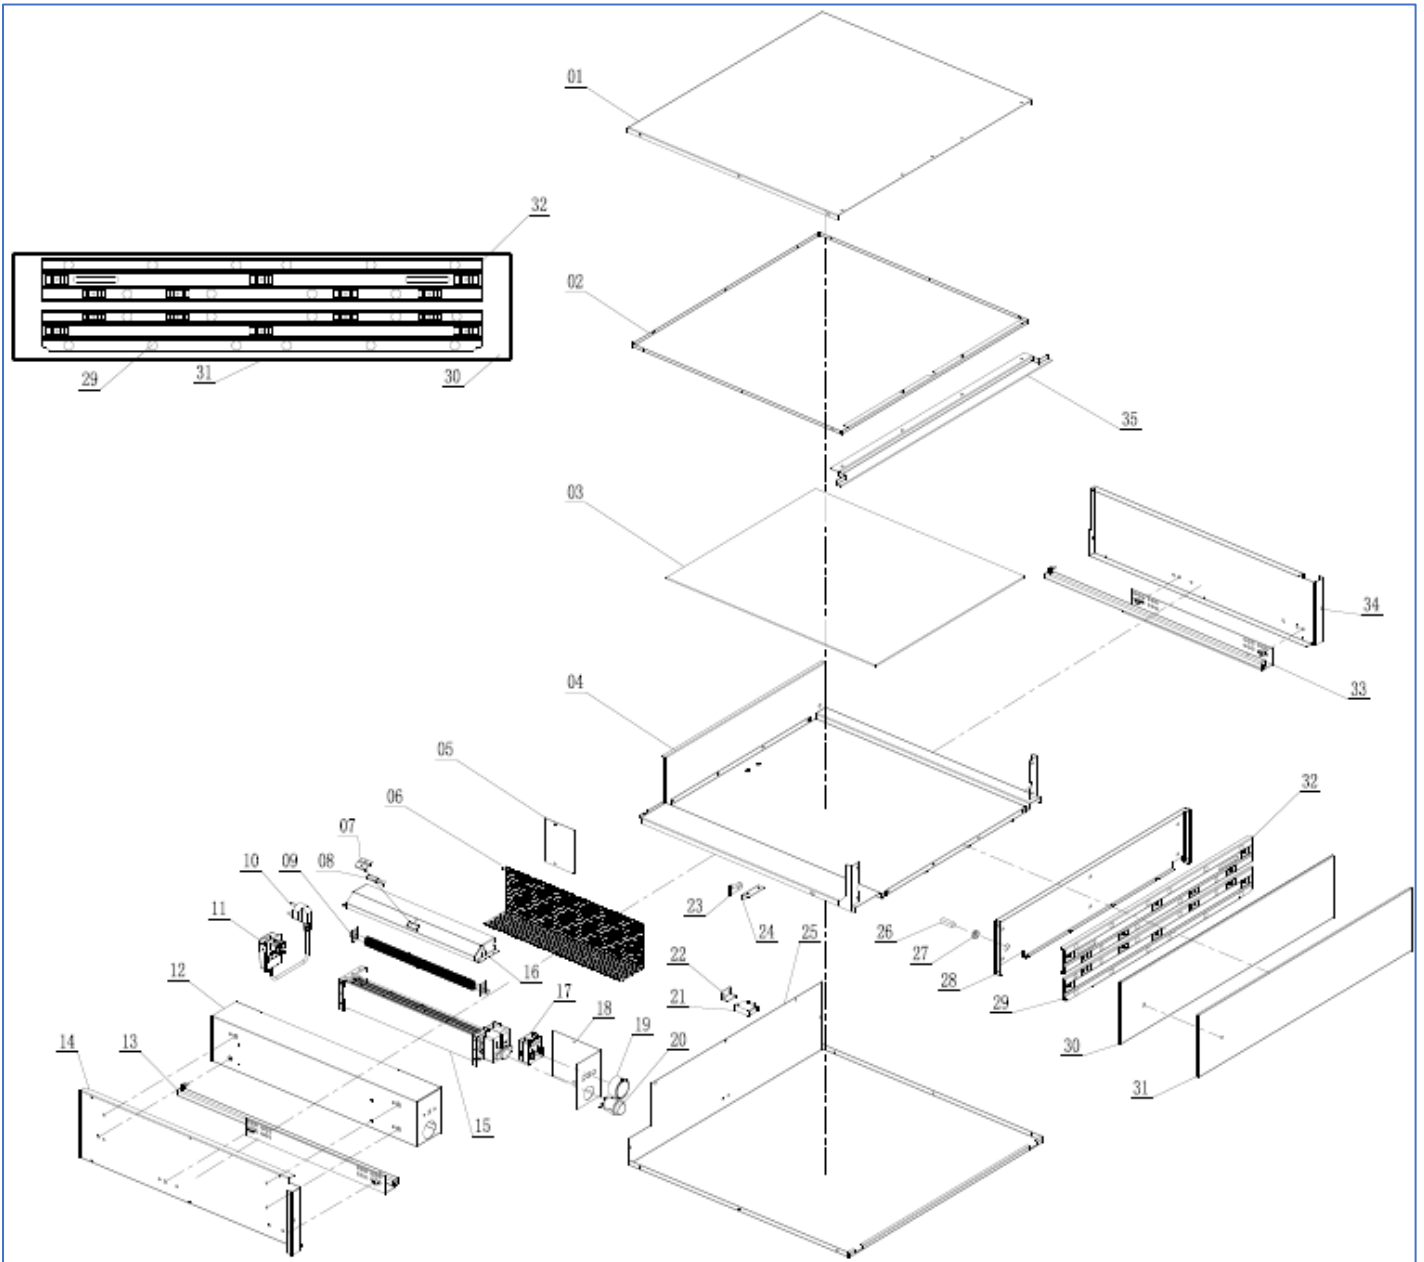

WD140SS

Caple Warming Drawer 140mm Push/Pull Sense Stainless Steel

Technical Manual

WD140SS

Caple Warming Drawer 140mm Push/Pull Sense Stainless Steel

WD140SS

Caple Warming Drawer 140mm Push/Pull Sense Stainless Steel

Item	Part Number	Description	Additional Info	Quantity
1	2170500201	Top Cover 1		1
2	2170100101	Top Cover 2		1
3	1350600302	PVC Pad		1
4	1150600105	Drawer bottom assembly		1
5	2170500103	Fan cover		1
6	WD-26-A	Fan cover (Grille)		1
7	2170800201	Fixing plate for thermostat		1
8	1450700101	Thermal protector		1
9	1450100101	Heating element		1
10	1450500114	Power Cord		1
11	1421600101	Power box		1
12	2170900105	Fan box		1
13	115020010101	Runners		1
14	2170400103	Side Panel-Left		1
15	1450600101	Fan		1
16	2170800101	Fixing plate for heating element		1
17	1450300101	Thermostat 75°C		1
18	2171200205	Control Panel		1
19	132010015101	Knob		1
20	1450200201	Button Switch		1
21	1150800101	Push-pop device		1
22	2171600101	Bracket for push-pop device		1
23	1150900101	Push-pop device buckle		1
24	2171600102	Bracket for push-pop device buckle		1
25	2170200102	Bottom plate		1
26	1350700101	Light guide		1
27	1350600201	Fixing for light guide		1
28	2171700101	Back door frame		1
29	SSP140WD	Glass panel component	Bottom fixing plate for drawer	1
30			Glass Panel	1
31			Sense Steel Panel	1
32			Top fixing plate for drawer	1
34	2170400104	Side Panel-Right		1
35	2171100101	Top frame		1