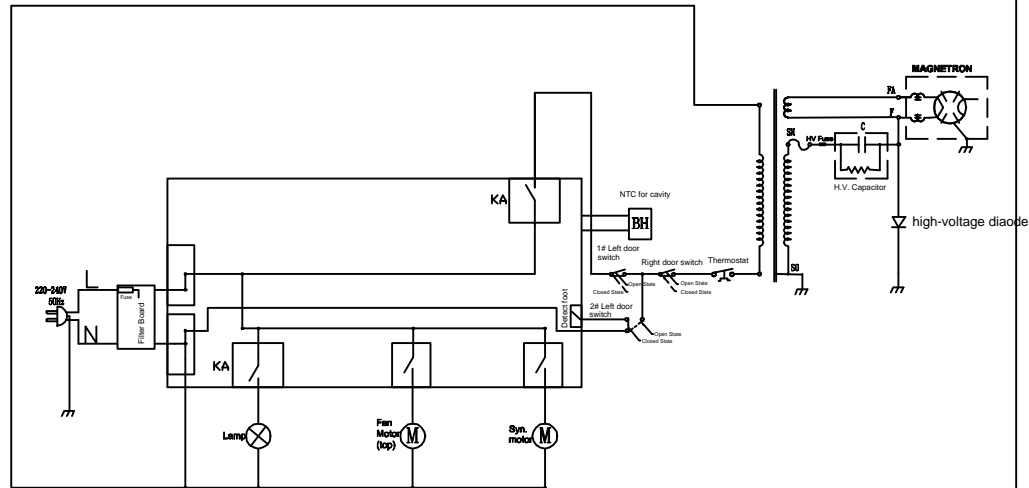

115

67

WD140CLBK WD140CLSS Circuit Schematics

MADE IN CHINA