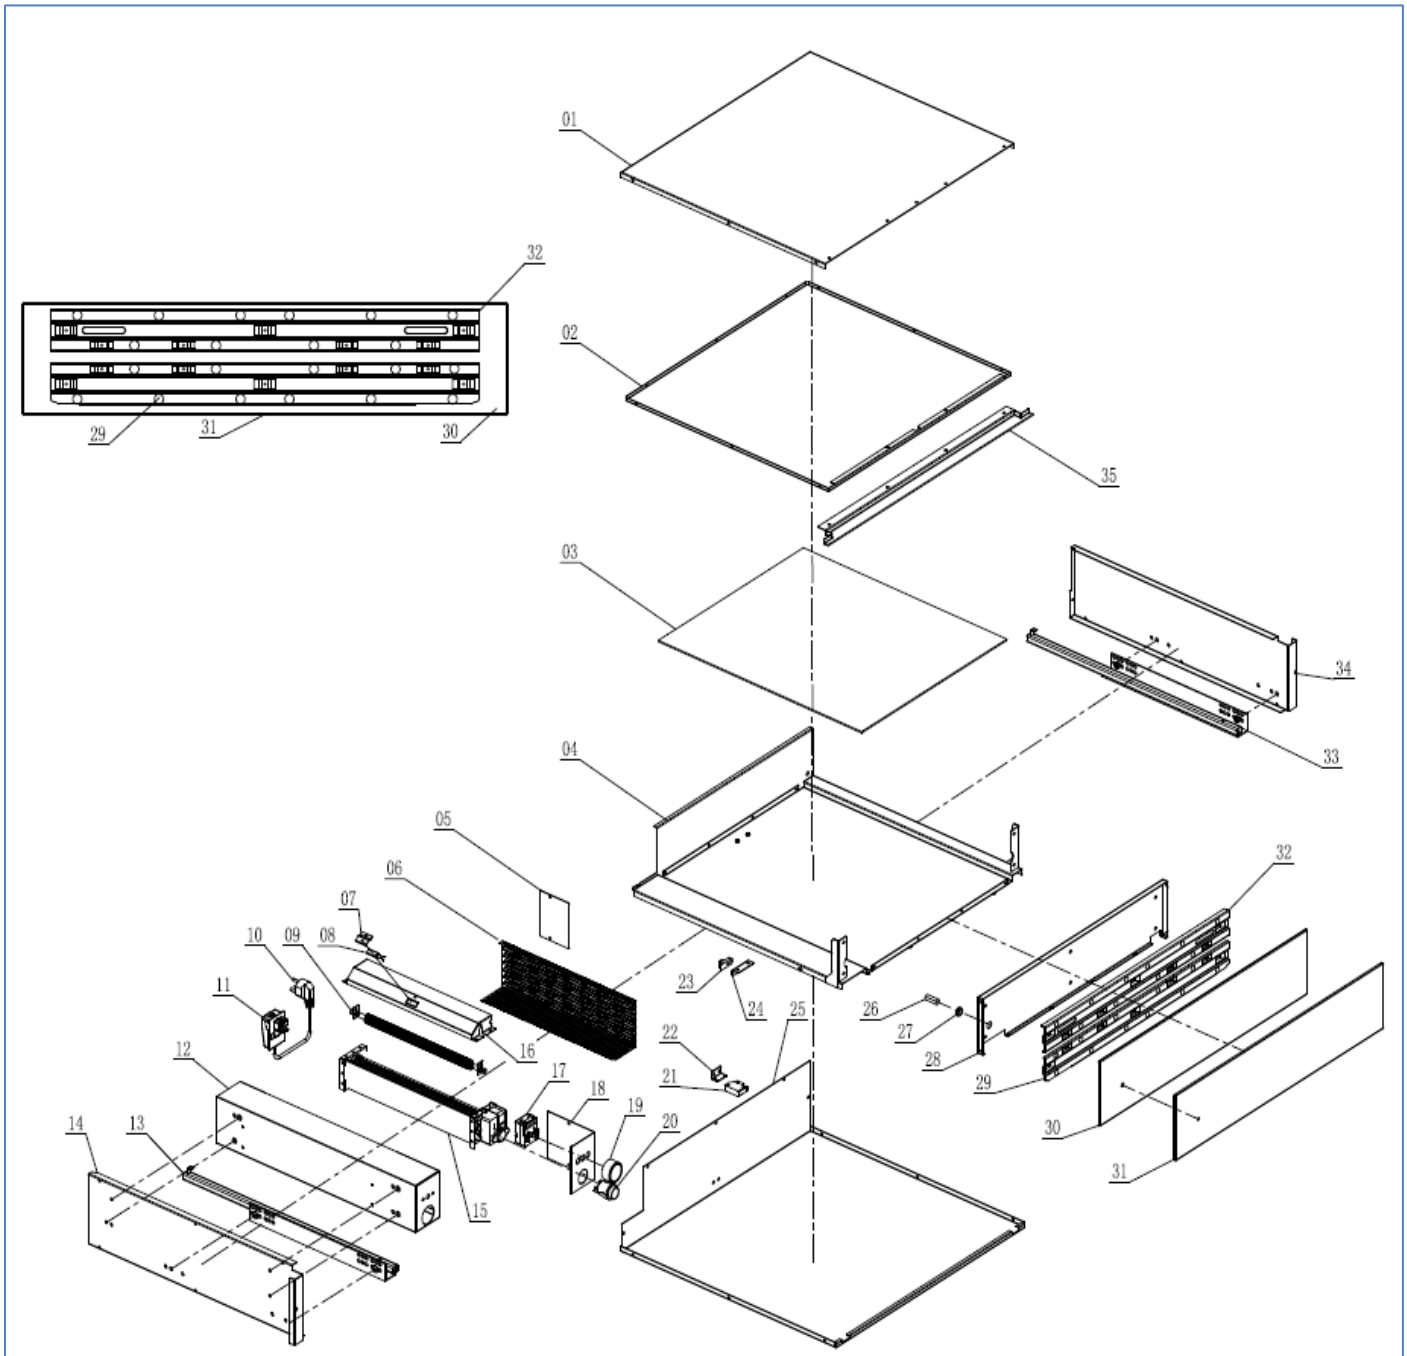

WD140BS

Caple Warming Drawer 140mm Black Steel

Technical Manual

WD140BS

Caple Warming Drawer 140mm Black Steel

WD140BS

Caple Warming Drawer 140mm Black Steel

| Item | Part Number  | Description                        | Remarks                        | Quantity |
|------|--------------|------------------------------------|--------------------------------|----------|
| 1    | 2170500201   | Top Cover 1                        |                                | 1        |
| 2    | 2170100101   | Top Cover 2                        |                                | 1        |
| 3    | 1350600302   | PVC Pad                            |                                | 1        |
| 4    | 1150600105   | Drawer bottom assembly             |                                | 1        |
| 5    | 2170500103   | Fan cover                          |                                | 1        |
| 6    | WD-26-A      | Fan cover (Grille)                 |                                | 1        |
| 7    | 2170800201   | Fixing plate for thermostat        |                                | 1        |
| 8    | 1450700101   | Thermal protector                  |                                | 1        |
| 9    | 1450100101   | Heating element                    |                                | 1        |
| 10   | 1450500114   | Power Cord                         |                                | 1        |
| 11   | 1421600101   | Power box                          |                                | 1        |
| 12   | 2170900105   | fan box                            |                                | 1        |
| 13   | 115020010101 | Runners                            |                                | 1        |
| 14   | 2170400103   | Side Panel-Left                    |                                | 1        |
| 15   | 1450600101   | Fan                                |                                | 1        |
| 16   | 2170800101   | Fixing plate for heating element   |                                | 1        |
| 17   | 1450300101   | Thermostat 75°C                    |                                | 1        |
| 18   | 2171200205   | Control Panel                      |                                | 1        |
| 19   | 132010015101 | Knob                               |                                | 1        |
| 20   | 1450200201   | Button Switch                      |                                | 1        |
| 21   | 1150800101   | push-pop device                    |                                | 1        |
| 22   | 2171600101   | Bracket for push-pop device        |                                | 1        |
| 23   | 1150900101   | push-pop device buckle             |                                | 1        |
| 24   | 2171600102   | Bracket for push-pop device buckle |                                | 1        |
| 25   | 2170200102   | Bottom plate                       |                                | 1        |
| 26   | 1350700101   | Light guide                        |                                | 1        |
| 27   | 1350600201   | Fixing for light guide             |                                | 1        |
| 28   | 2171700101   | Back door frame                    |                                | 1        |
| 29   | BSP140WD     | Glass panel component              | Bottom fixing plate for drawer | 1        |
| 30   |              |                                    | Glass Panel                    | 1        |
| 31   |              |                                    | Black Steel Panel              | 1        |
| 32   |              |                                    | Top fixing plate for drawer    | 1        |
| 34   | 2170400104   | Side Panel-Right                   |                                | 1        |
| 35   | 2171100101   | Top frame                          |                                | 1        |