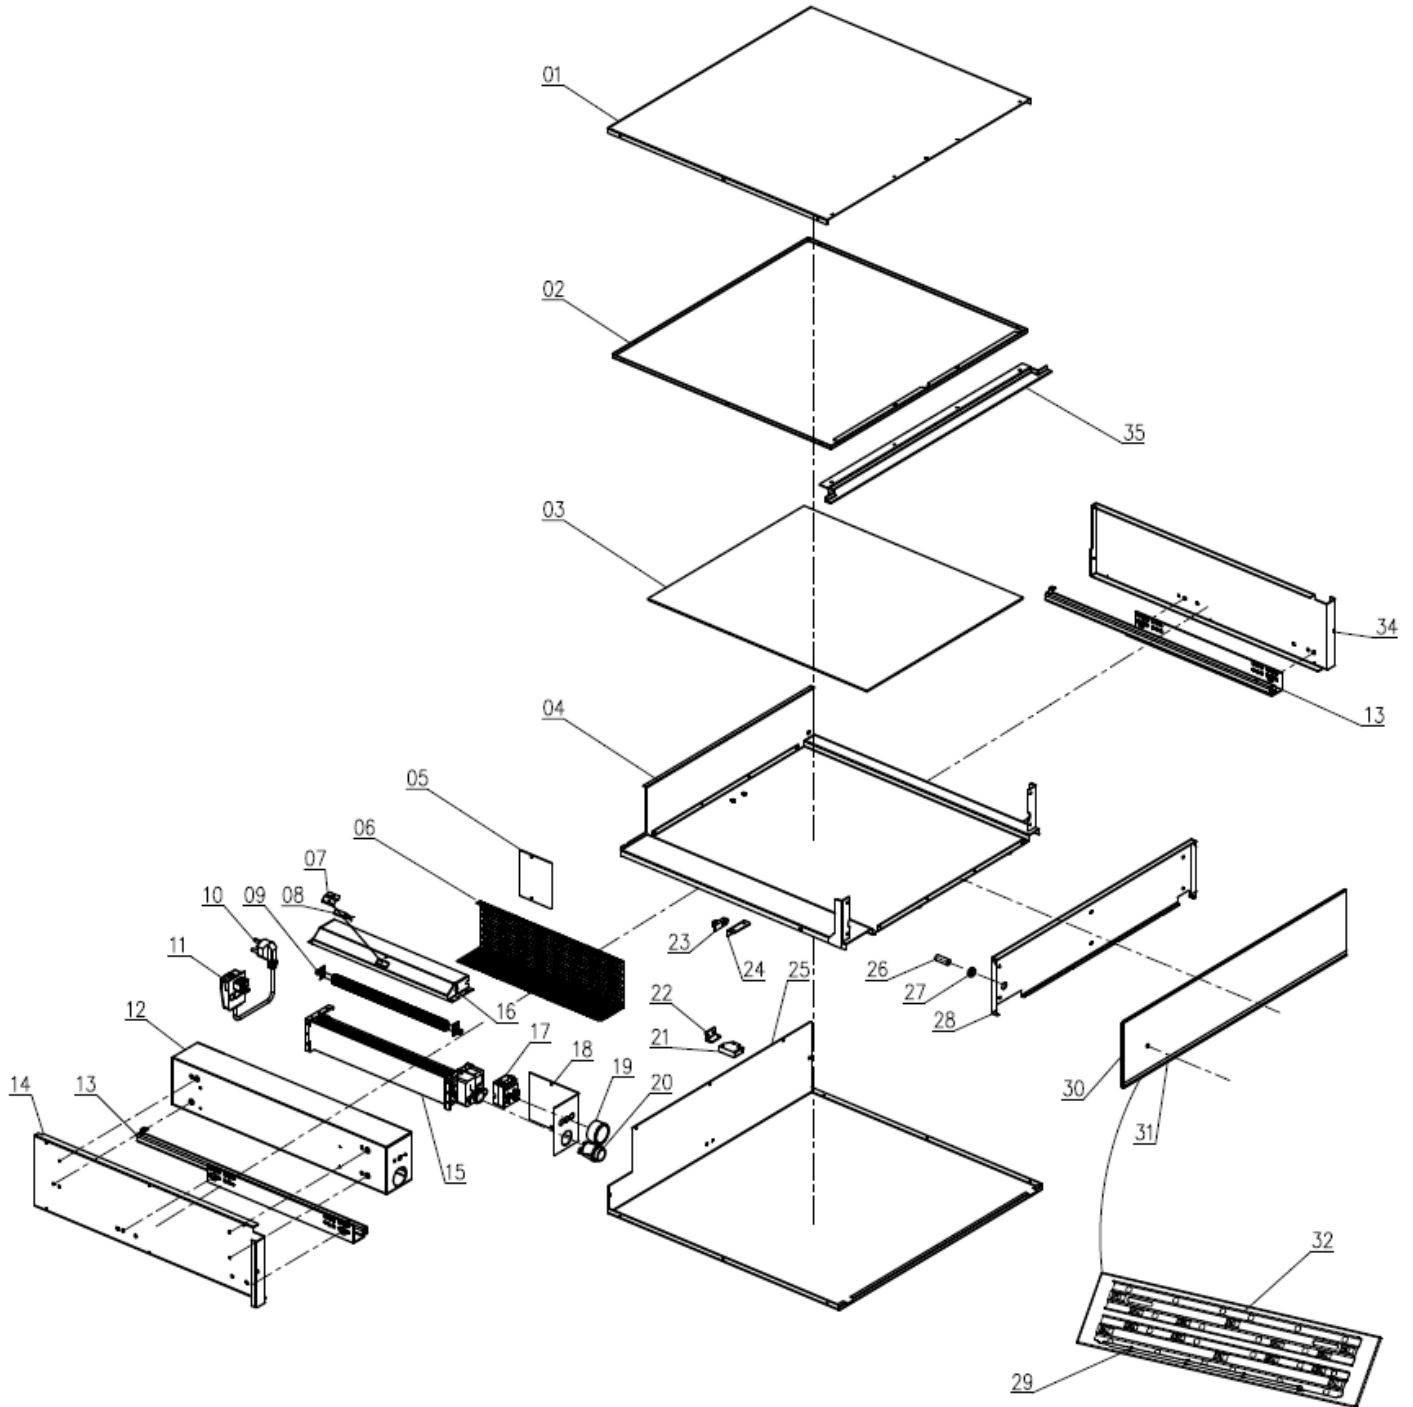

WD140BK

Caple Warming Drawer 140mm

Technical Manual

WD140BK

Caple Warming Drawer 140mm

WD140BK

Caple Warming Drawer 140mm

Item	Product Code	Description	Additional Info	Quantity
1	2170500201	Top Cover 1		1
2	2170100101	Top Cover 2		1
3	1350600302	PVC Pad		1
4	1150600105	Drawer bottom assembly		1
5	2170500103	Fan cover		1
6	WD-26-A	Fan cover(Grille)		1
7	2170800201	Fixing plate for thermostat		1
8	1450700101	Thermal protector		1
9	1450100101	Heating element		1
10	1450500114	Power Cord		1
11	1421600101	Power box		1
12	2170900105	fan box		1
13	115020010101	Runners		1
14	2170400103	Side Panel-Left		1
15	1450600101	Fan		1
16	2170800101	Fixing plate for heating element		1
17	1450300101	Thermostat 75°C		1
18	2171200205	Control Panel		1
19	132010015101	Knob		1
20	1450200201	Button Switch		1
21	1150800101	push-pop device		1
22	2171600101	Bracket for push-pop device		1
23	1150900101	push-pop device buckle		1
24	2171600102	Bracket for push-pop device buckle		1
25	2170200102	Bottom plate		1
26	1350700101	Light guide		1
27	1350600201	Fixing for light guide		1
28	2171700101	Back door frame		1
29	WD-14-B-02-02I	Glass panel component	Bottom fixing plate for drawer	1
30			Glass Panel	1
31			Aluminium Strip	1
32			Top fixing plate for drawer	1
34	2170400104	Side Panel-Right		1
35	2171100101	Top frame		1