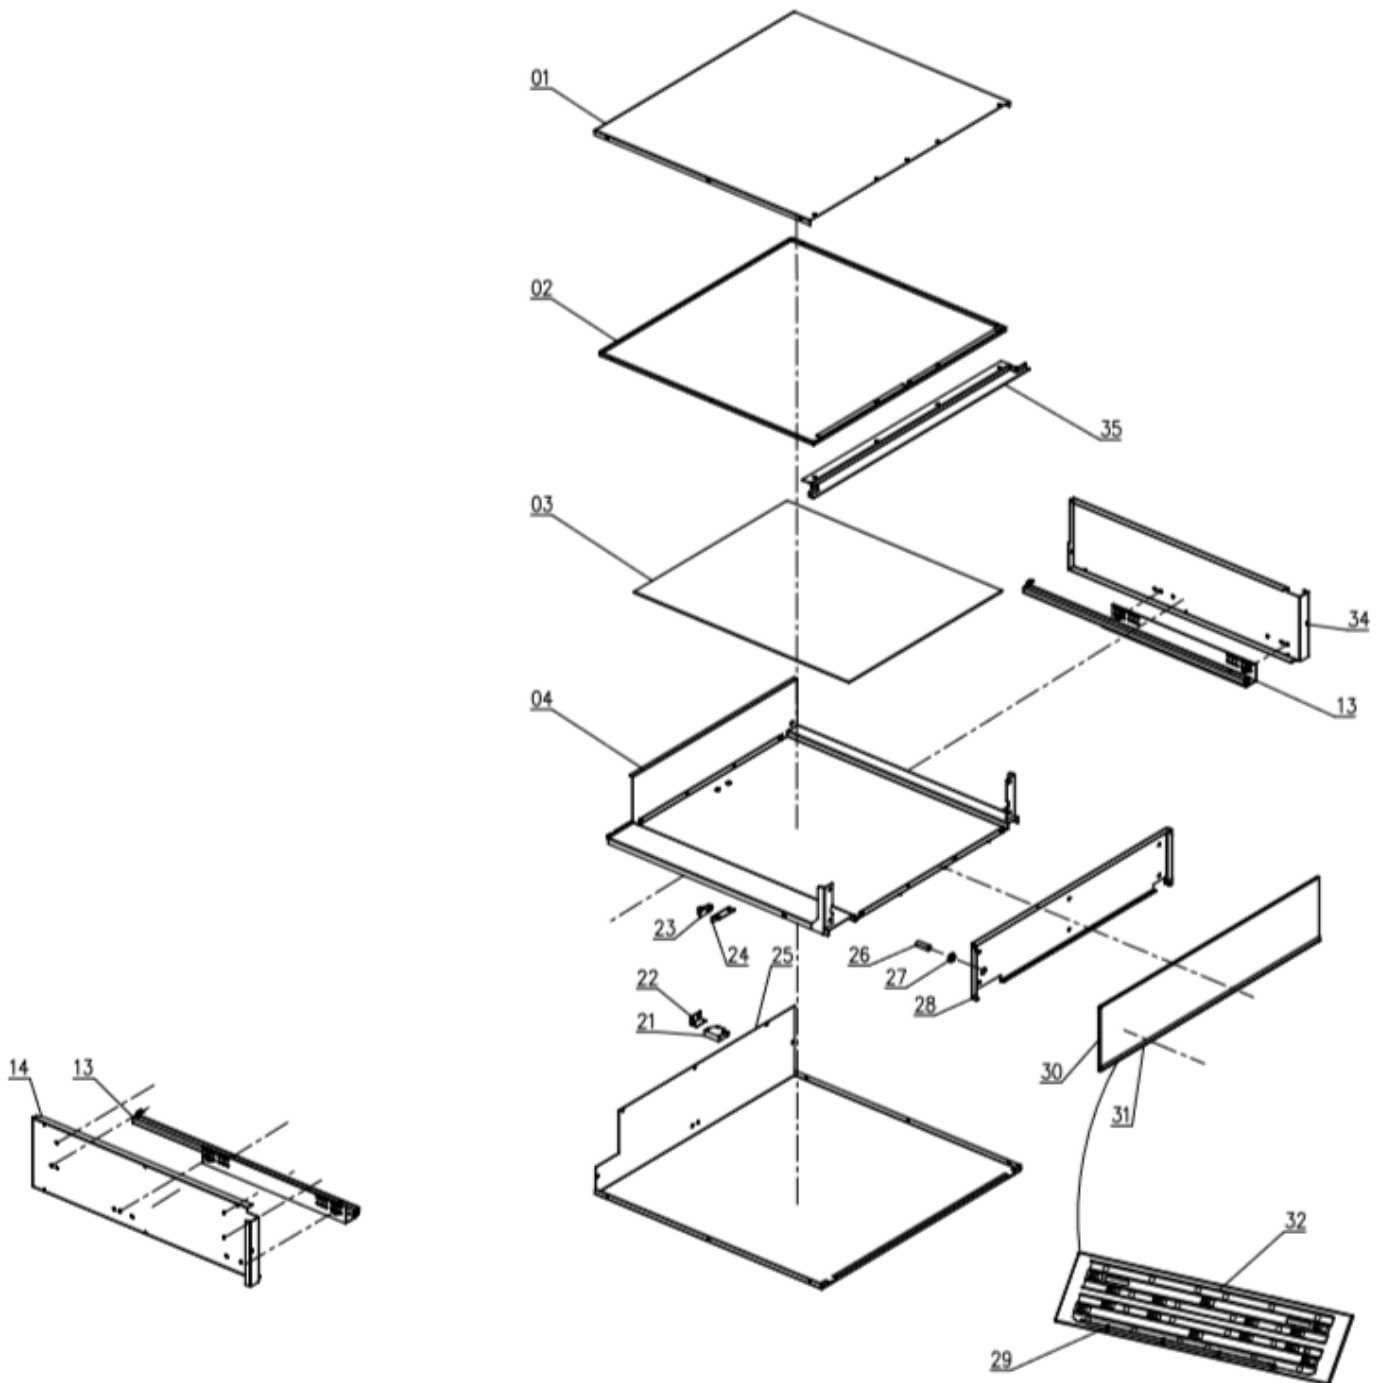

SD140BK

Caple Sense Storage Drawer 140mm

Technical Manual

SD140BK

Caple Sense Storage Drawer 140mm

SD140BK

Caple Sense Storage Drawer 140mm

Item	Part Number	Description	Additional Info	Quantity
1	2170500201	Top Cover 1		1
2	2170100101	Top Cover 2		1
3	1350600302	PVC Pad		1
4	1150600105	Drawer bottom assembly		1
13	115020010101	Runners		1
14	2170400103	Side Panel-Left		1
21	1150800101	Push-pop device		1
22	2171600101	Bracket for push-pop device		1
23	1150900101	Push-pop device buckle		1
24	2171600102	Bracket for push-pop device buckle		1
25	2170200102	Bottom plate		1
26	1350700101	Light guide		1
27	1350600201	Fixing for light guide		1
28	2171700101	Back door frame		1
29	SD140BKGPC	Glass panel component	Bottom fixing plate for drawer	1
30			Glass Panel	1
31			Aluminium Strip	1
32			Top fixing plate for drawer	1
34	2170400104	Side Panel-Right		1
35	2171100101	Top frame		1