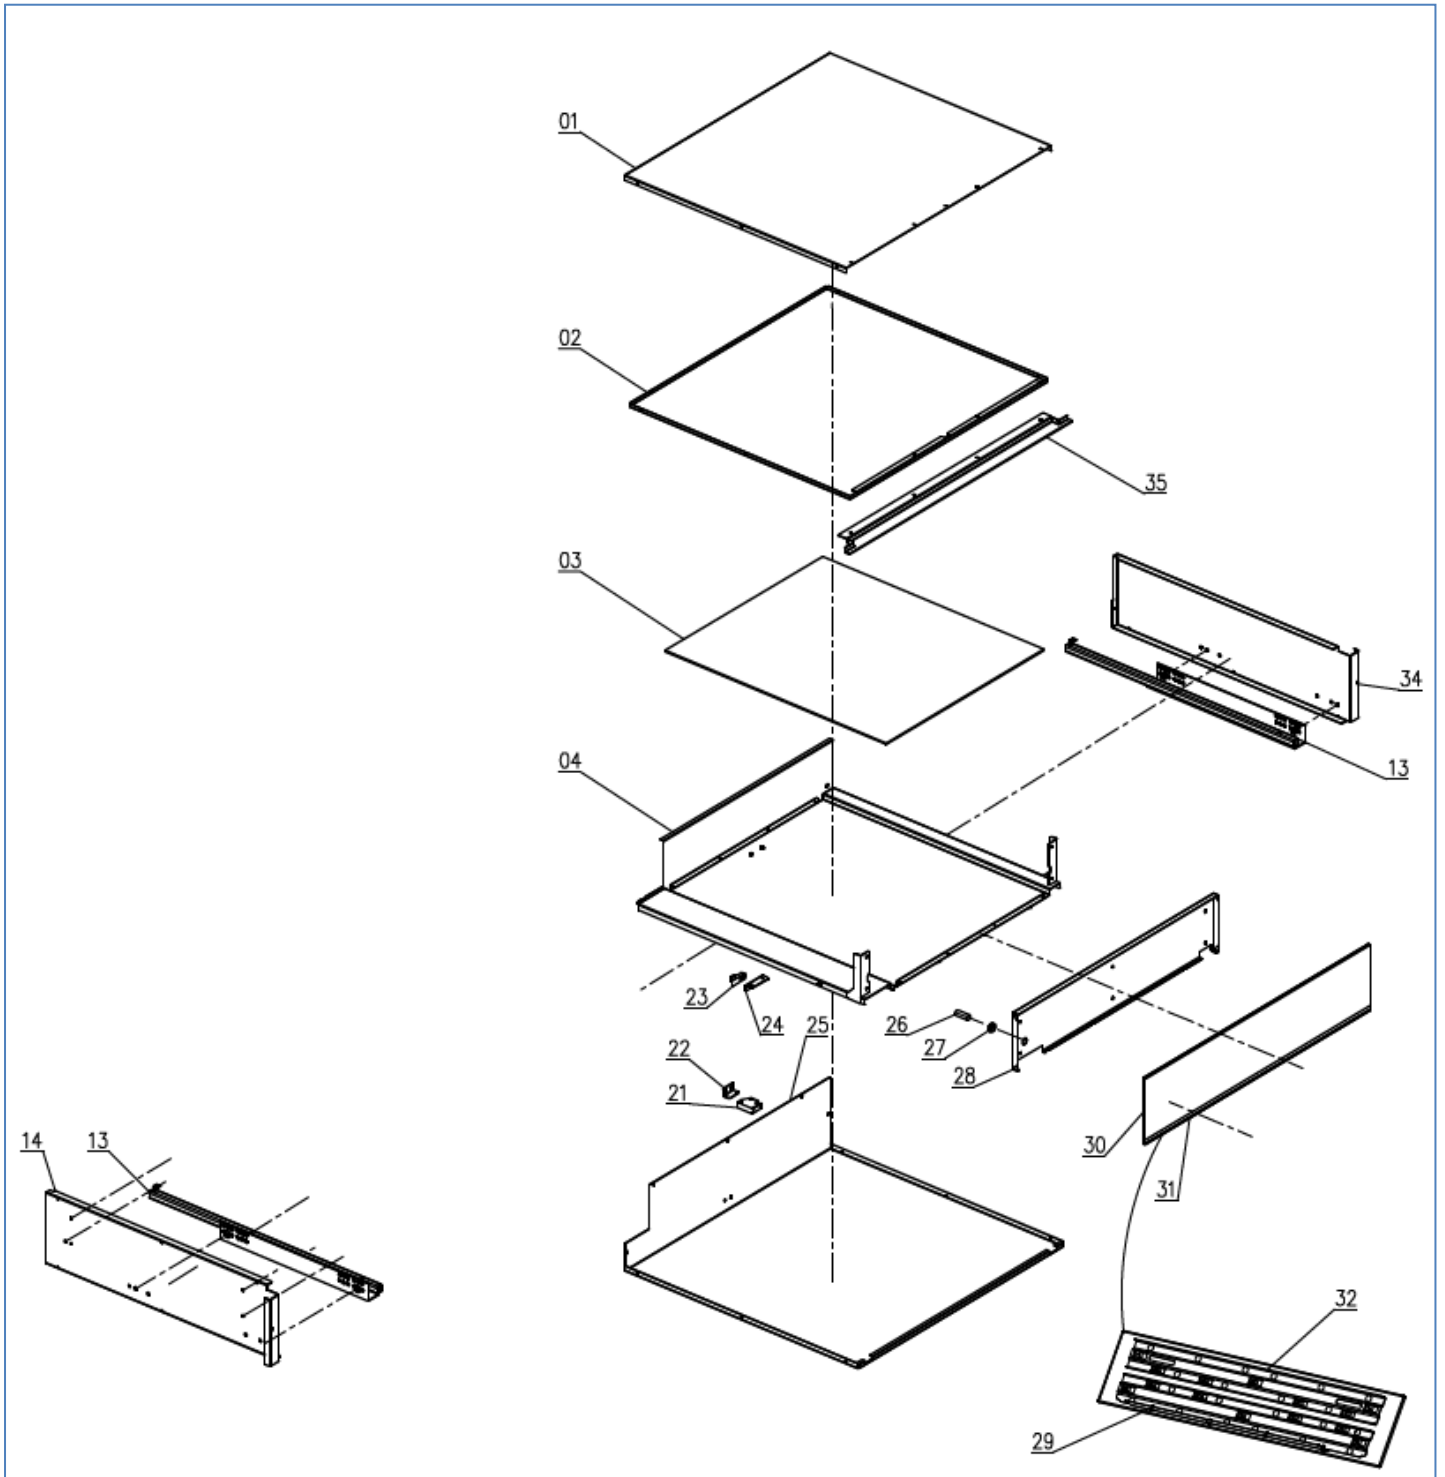

SD140BG

Caple Storage Drawer

Technical Manual

SD140BG

Caple Storage Drawer

SD140BG

Caple Storage Drawer

Item	Part Number	Description	Remarks	Quantity
1	2170500201	Top Cover 1		1
2	2170100101	Top Cover 2		1
3	1350600302	PVC Pad		1
4	1150600105	Drawer bottom assembly		1
13	115020010101	Runners		1
14	2170400103	Side Panel-Left		1
21	1150800101	Push-pop device		1
22	2171600101	Bracket for push-pop device		1
23	1150900101	Push-pop device buckle		1
24	2171600102	Bracket for push-pop device buckle		1
25	2170200102	Bottom plate		1
26	1350700101	Light guide		1
27	1350600201	Fixing for light guide		1
28	2171700101	Back door frame		1
29	WDF140BG	Glass panel component	Bottom fixing plate for drawer	1
30			Glass Panel	1
32			Top fixing plate for drawer	1
34	2170400104	Side Panel-Right		1
35	2171100101	Top frame		1