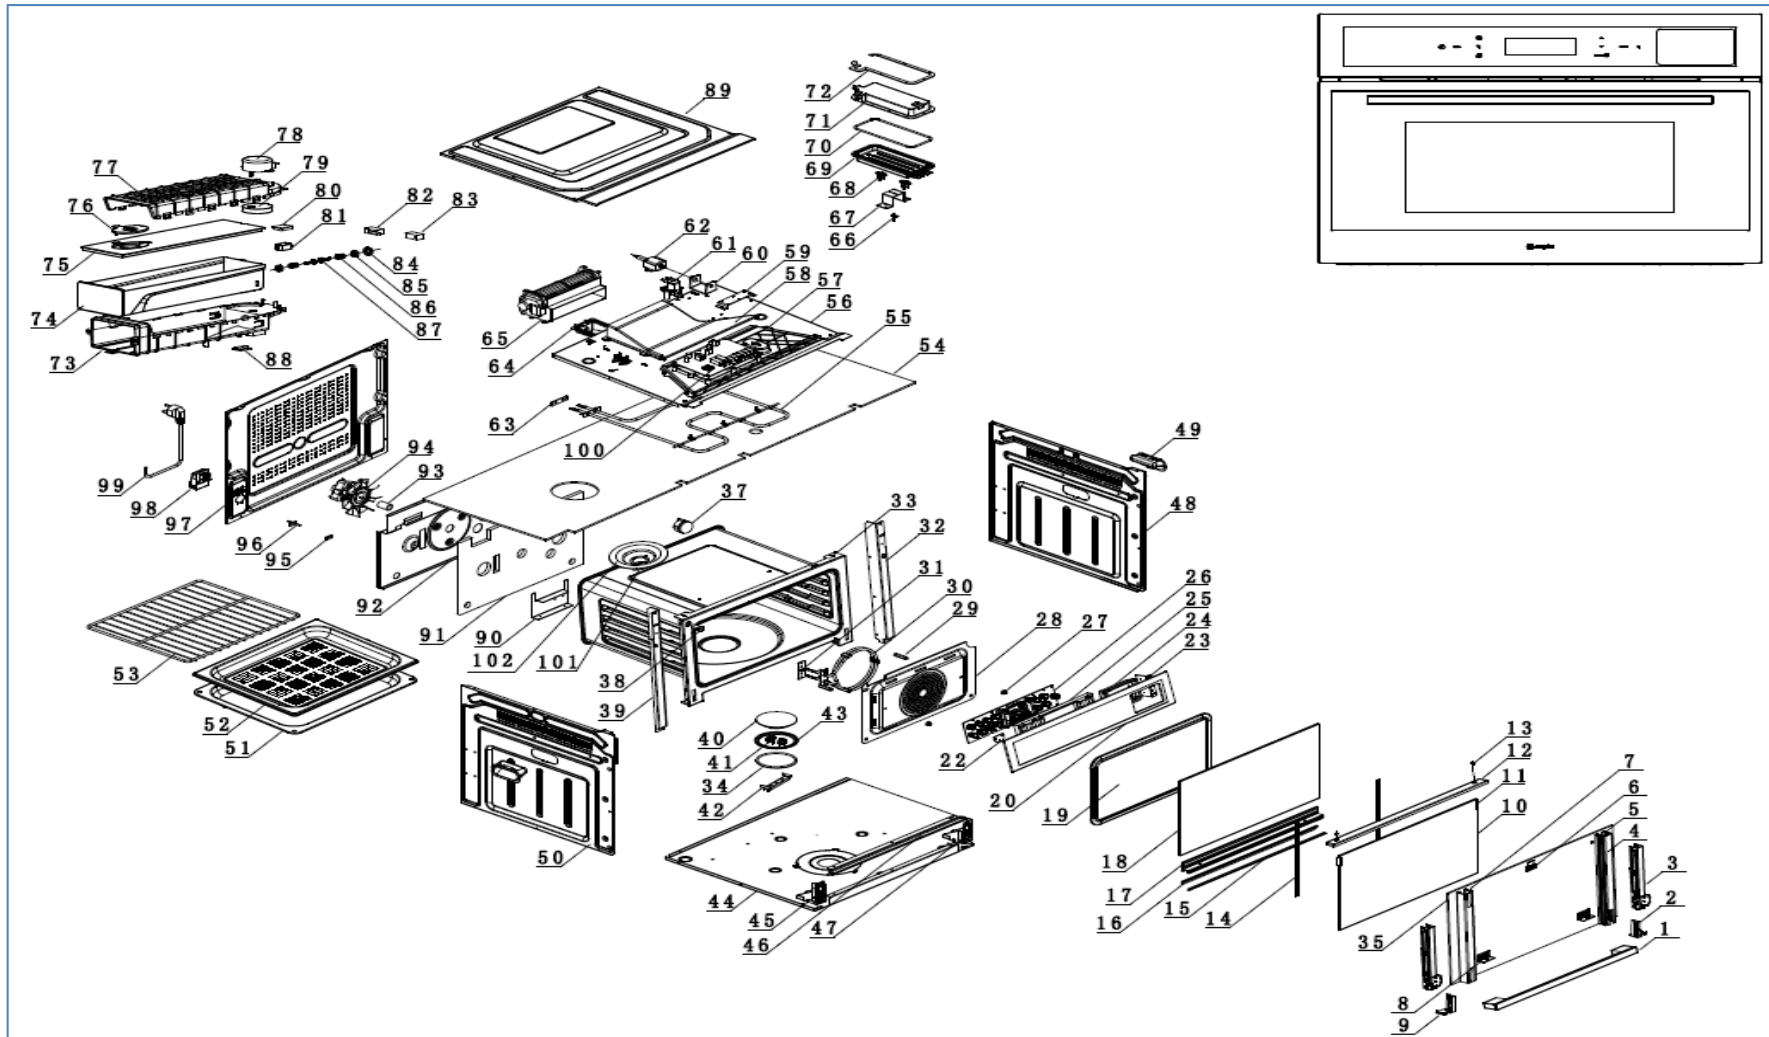

SO111SS

Caple Built-In Combination Stainless Steel

Technical Manual

SO111SS

Cable Built-In Combination Stainless Steel

SO111SS

Caple Built-In Combination Stainless Steel

Item	Part Number	Description	Additional Info	Additional Info	Qty
1	1122400314	Handle (Silver)			1
2	1360100105	Left outer glass plug			1
3	1162000201	Outer hinge assembly			2
4	SSD450SO111	Outer glass assembly	Left Hinge Bracket	212740050301	1
			Outer glass	1160100216	
			Glass support	2127401205	
			Right Hinge Bracket	212740060301	
			Glass connecting plate	2190300101	
			S.S. frame for door	219050030201	
9	1360100106	Right outer glass plug			1
10	1161900101	Middle glass			1
11	SB-530-A	Silicon fixing Middle glass			2
12	219010010101	Top bracket for door glass			1
13	1321800102	Countersunk Head sleeve			2
14	SB-529-A	Plastic pads for inner glass			2
15	SB-531-A	Seal door bottom support			1
16	SB-536-A	Water guide for door glass			1
17	219010010701	Bottom bracket door glass			1
18	1160200205	Inner glass			1
19	1361500304	Door seal ring			1
20	SSP450SO111	Control Panel Assembly	SS control panel frame	2200100202	1
			Control panel glass	1160300KP001	
22	1121000102	Glass fastener			2
23	2204700101	Control panel bracket			1
24	1302100101	Water tank cover frame			1
25	1161100102	Control panel bracket			1
26	1471100213	Digital Timer			1
27	1161700101	Screws for fan cover			2
28	219250010401	Fan cover			1
29	1161700202	Fan cover fixing plug			2
30	1471300201	Circle heater			1
31	1361800206	Circle heater pad			1
32	219170010201	Right support for cavity			1
33	219060011001	Cavity assembly			1
34	2193900301	Drying plate support			1
37	1470200101	Lamp			1
38	1161400103	Gating switch			1
39	219170010101	Left support for cavity			1
40	1471400101	Drying plate			1
41	1470100111	Thermostat 115°C			2