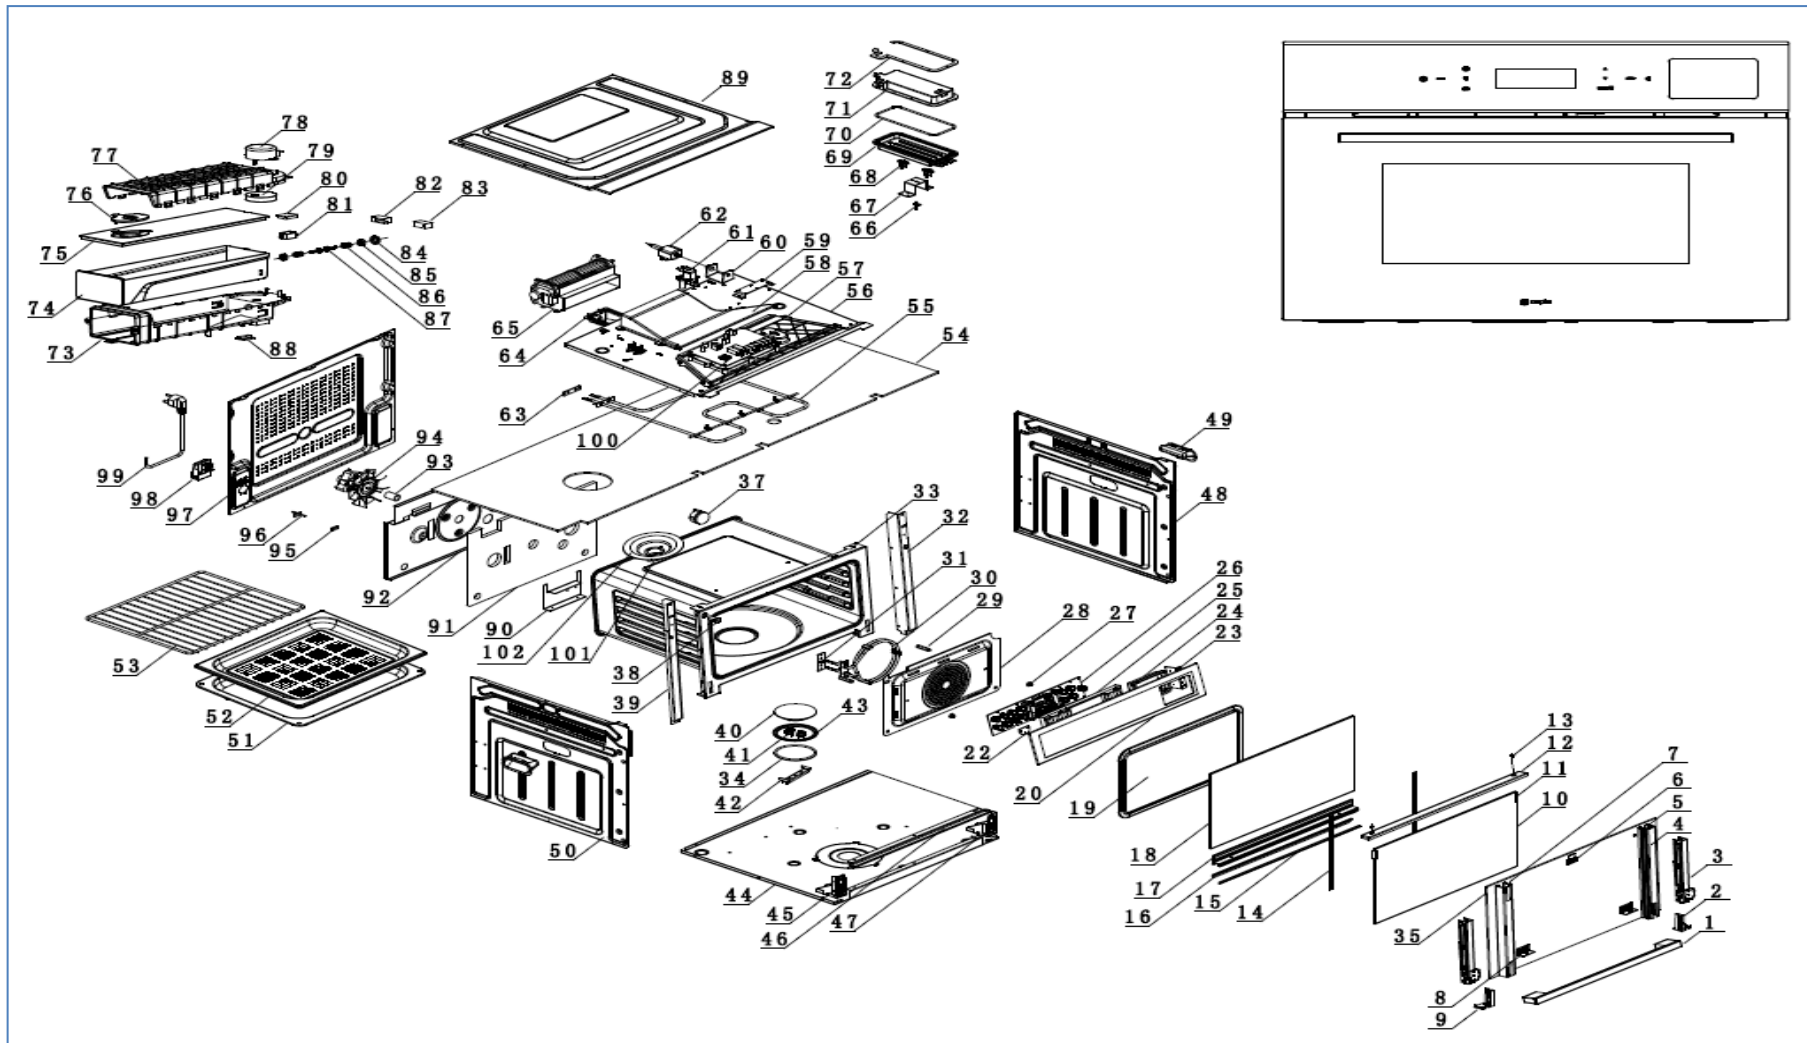

SO111

Caple Built-In Combination Steam Oven

Technical Manual

SO111

Cable Built-In Combination Steam Oven

SO111

Caple Built-In Combination Steam Oven

Item	Part Number	Description	Additional Info	Additional Info	Qty
1	1122400314	Handle (Silver)			1
2	1360100105	Left outer glass plug			1
3	1162000201	Outer hinge assembly			2
4	D450SO111	Outer glass assembly	Left Hinge Bracket	212740050301	1
			Door Outer Glass	11701KP001	
			Glass support	2127401205	
			Right Hinge Bracket	212740060301	
			Glass connecting plate	2190300101	
9	1360100106	Right outer glass plug			1
10	1161900101	Middle glass			1
11	SB-530-A	Silicon fixing for Middle glass			2
12	219010010101	Top bracket for door glass			1
13	1321800102	Countersunk Head sleeve			2
14	SB-529-A	Plastic pads for inner glass			2
15	SB-531-A	Seal for door bottom support			1
16	SB-536-A	Water guide for door glass			1
17	219010010701	Bottom bracket for door glass			1
18	1160200205	Inner glass			1
19	1361500304	Door seal ring			1
20	P450SO111	Control Panel Assembly	Aluminium Strips	212940010102	1
			Control panel glass	1160300KP001	
22	1121000102	Glass fastener			2
23	2204700101	Control panel bracket			1
24	1302100101	Water tank cover frame			1
25	1161100102	Control panel bracket			1
26	1471100213	Digital Timer			1
27	1161700101	Screws for fan cover			2
28	219250010401	Fan cover			1
29	1161700202	Fan cover fixing plug			2
30	1471300201	Circle heater			1
31	1361800206	Circle heater pad			1
32	2.1917E+11	Right support for cavity			1
33	219060011001	Cavity assembly			1
34	2193900301	Drying plate support			1
37	1470200101	Lamp			1
38	1161400103	Gating switch			1
39	219170010101	Left support for cavity			1
40	1471400101	Drying plate			1
41	1470100111	Thermostat 115°C			2
42	2190100108	Fixng bracket for drying plate			1