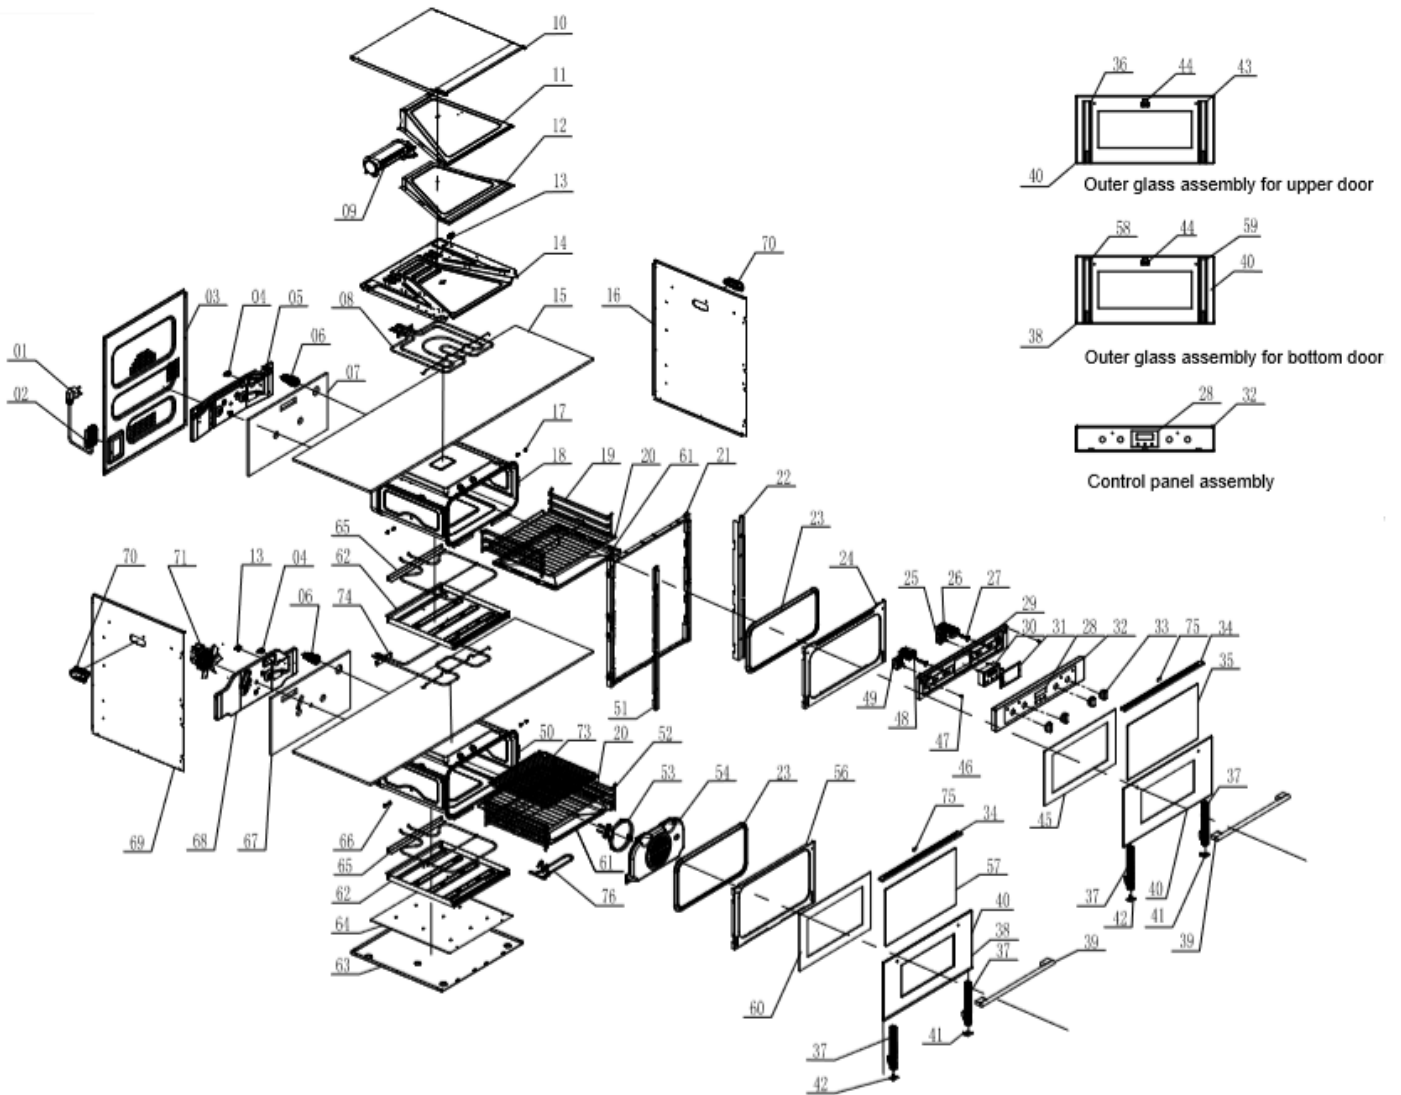

C4246

Caple Built Under Double Fan Oven Stainless Steel

Technical Manual

C4246

Caple Built Under Double Fan Oven Stainless Steel

C4246

Caple Built Under Double Fan Oven Stainless Steel

Item	Part Number	Description	Additional Info	Quantity
1	EB888RD-28	Power cord		1
2	EB888RD-27	Power box		1
3	EB720RD-09	Rear cover		1
4	EB56-31-09	Thermostat 130°C		2
5	EB56-109-A	Bracket of convection motor		1
6	1420700113	Lamp		2
7	EB888RD-26	Rear isolation cotton (upper oven)		1
8	EB888RD-09	Top heater(upper oven)		1
9	EB56-41-06	Motor (cooling fan)		1
10	EB888RD-19	Top cover		1
11	EB56-115-B	Cooling cover		1
12	EB56-116-B	Separator(cooling cover)		1
13	EB56-31-01	Thermostat (50°C)		2
14	EB56-114-B	Top panel		1
15	EB888RD-25	Top isolation cotton (upper oven)		2
16	EB720RD-08	Right side panel		1
17	EB56-31-02	Rivet nut		4
18	EB888RD-08-00	Inner cavity assembly(upper oven)		1
19	EB888RD-11	Side Shelf(upper oven)		2
20	EB5-04-02	Big grill rack		2
21	EB720RD-01-00	Frame assemble to inner cavity		1
22	EB720RD-03	Right side frame		1
23	1320200802	Door seal		2
24	EB888RD-06	Door frame(upper oven)		1
25	EB888RD-10	Liquid expansion thermostat		1
26	FD-08-01	Switch(eight stalls)		1