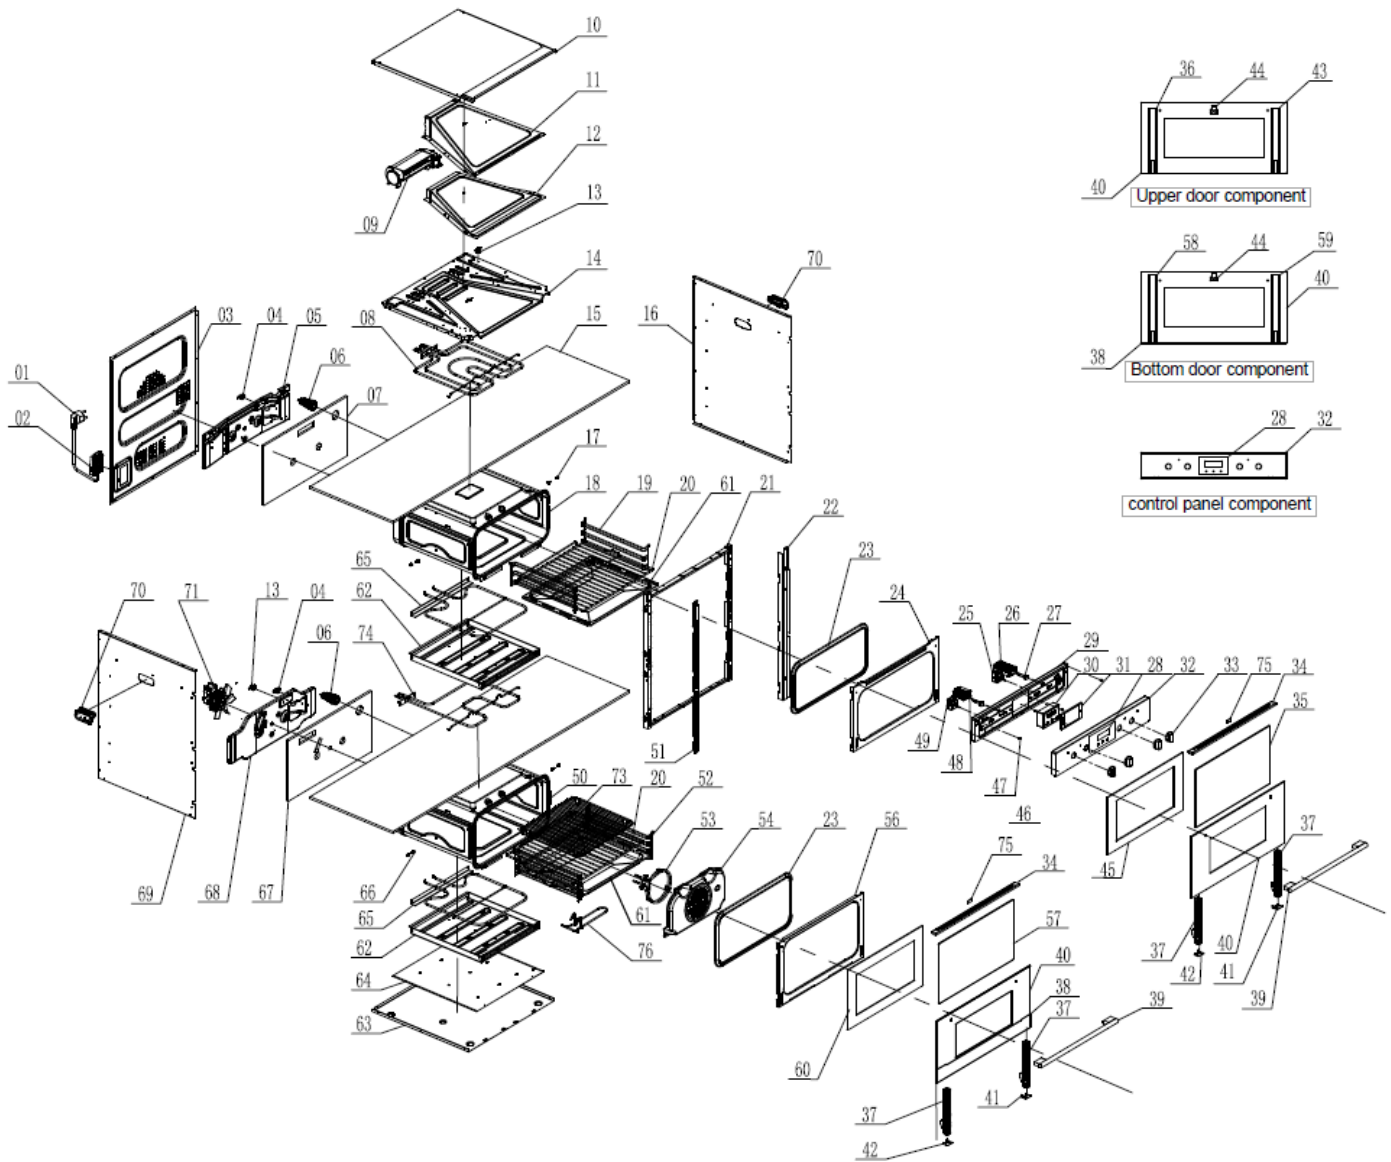

C4245

Caple Built under Double Oven

Technical Manual

C4245

Caple Built under Double Oven

C4245

Cable Built under Double Oven

Item	Part Number	Description	Additional Info	QTY
1	EB888RD-28	power cord		1
2	EB888RD-27	power box		1
3	EB720RD-09	rear cover		1
4	EB56-31-09	thermostat 130°C		2
5	EB56-109-A	bracket of convection motor		1
6	EB-56ECG-P8B22-02	Lamp	Serial num pre ABE101731*****	2
6	EB-100ERCD2-15	Halogen Lamp	Serial num after ABE101731*****	2
7	EB888RD-26	rear isolation cotton (upper oven)		1
8	EB888RD-09	top heater(upper oven)		1
9	EB56-41-06	motor (cooling fan)		1
10	EB888RD-19	top cover		1
11	EB56-115-B	cooling cover		1
12	EB56-116-B	separator(cooling cover)		1
13	EB56-31-01	thermostat (50°C)		2
14	EB56-114-B	top panel		1
15	EB888RD-25	top isolation cotton (upper oven)		2
16	EB720RD-08	right side panel		1
17	EB56-31-02	Rivet nut		4
18	EB888RD-08-00	Inner cavity assembly(upper oven)		1
19	EB888RD-11	Side Shelf(upper oven)		2
20	EB5-04-02	big grill rack		2
21	EB720RD-01-00	frame assemble to inner cavity		1
22	EB720RD-03	right side frame		1
23	EB888RD-14	door seal		2
24	EB888RD-06	door frame(upper oven)		1
25	EB888RD-10	Liquid expansion thermostat		1
26	FD-08-01	switch(eight stalls)		1
27	EB56-31-03	#3 indicator		2
28	EB888T3-8BC06	control panel component	glass control panel	1
			stainless Steel control panel	1
29	EB888RD-02	Rare plate of control panel		1
30	EB888RD3-42	timer		1
31	EB56-153-4A	timer bracket		1
33	EB888RD-44	knob		4
34	SB-524-B	door bracket		2
35	EB888RD-13-06	middle glass(upper oven)		1
36	EB888RD-13-02	Upper door component	266 right door bracket	1
			outer door glass(upper oven)	1
			right door bracket	1
			door bracket platen	1