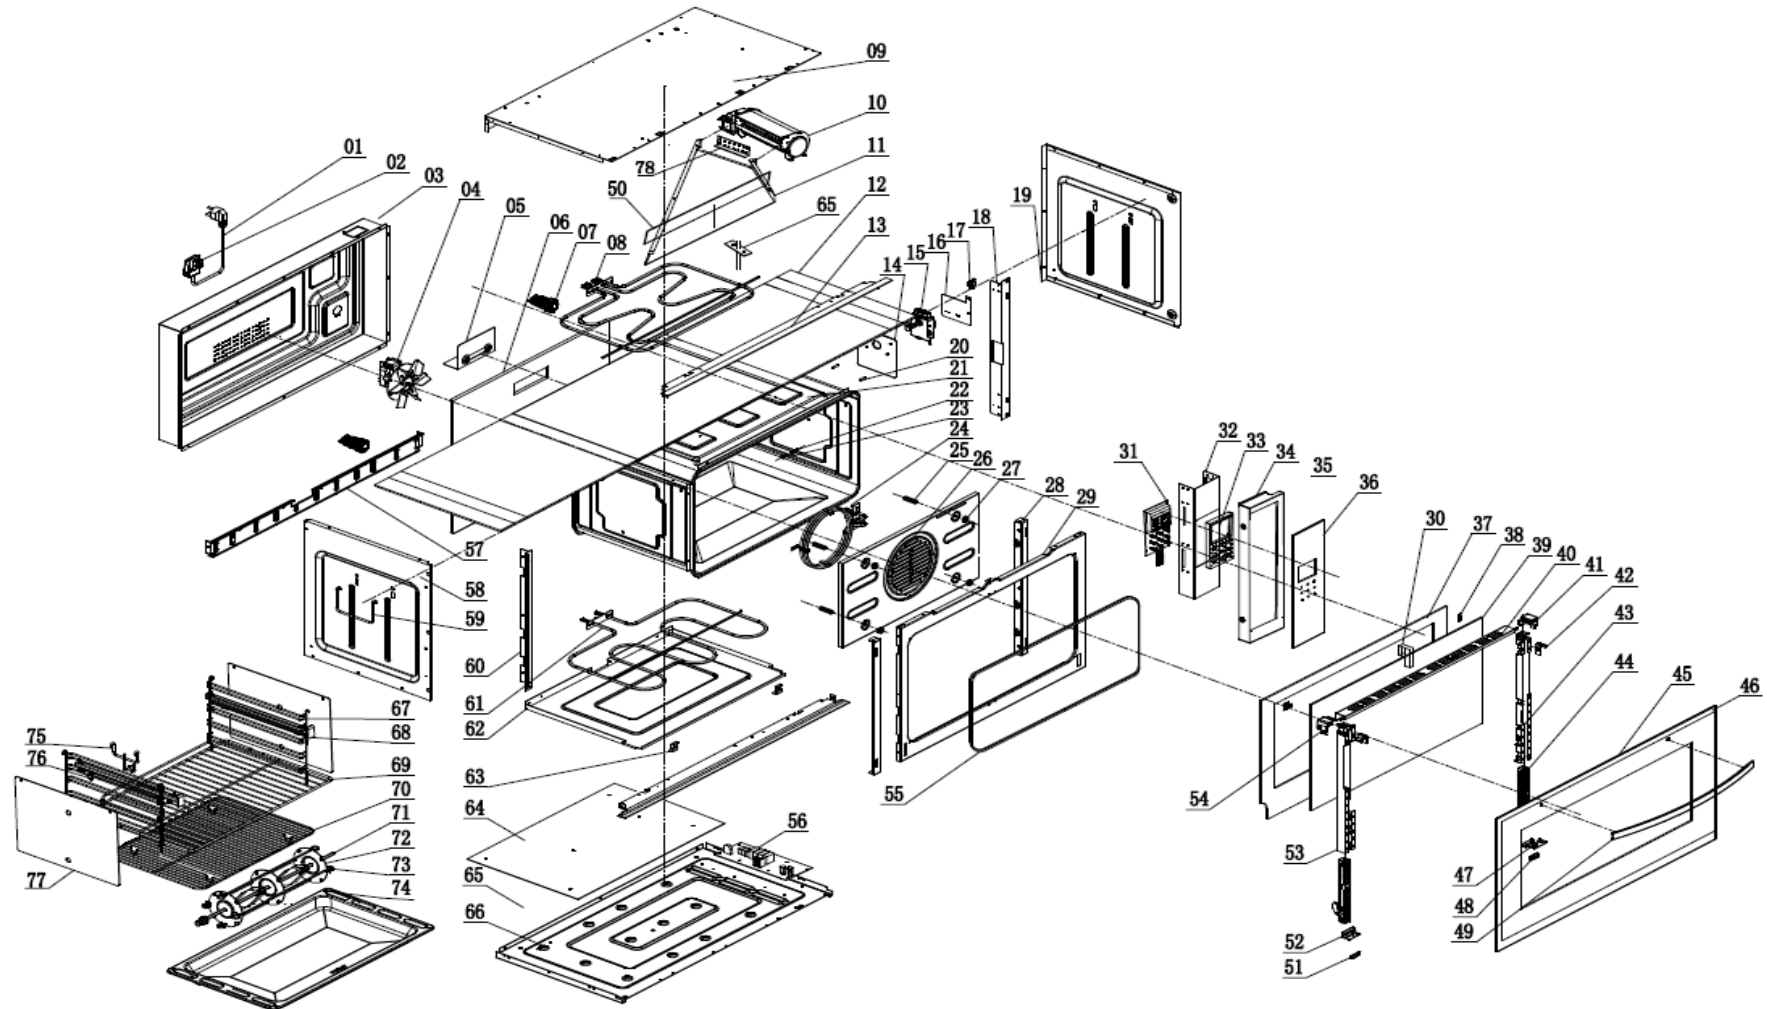

C2902SS

Caple 90cm Touch Control Oven Stainless Steel

Technical Manual

C2902SS

Caple 90cm Touch Control Oven Stainless Steel

C2902SS

Caple 90cm Touch Control Oven Stainless Steel

Item	Part Number	Description	Remark	Quantity
1	142101500201	Power cord		1
2	1421600101	Power box		1
3	2121603801	Back Panel		1
4	142090020101	Circulating fan motor		1
5	2125700101	Top heater plate		1
6	1920100226	Rear isolation cotton		1
7	1420700113	Lamp		2
8	1420500128	Top heater		1
9	2121400102	Top Panel		1
10	1420900143	Cooling fan		1
11	212670030401	Vent		1
12	1920100118	Upper isolation cotton		1
13	212540010301	Top and Bottom frame		2
14	2125500101	Synchronous motor plate		1
15	1420900305	Synchronous motor		1
16	2125600101	Plate for thermostat		1
17	1421200207	Thermostat 110°C		1
18	212520010101	Right frame		1
19	2121000103	Right panel		1
20	1220100102	Aluminium casing		2
21	212090160101	Cavity		1
22	2128400103	Rivet Nuts		2
23	1220100117	Fixing screws for side shelves		2
24	1420500304	Circle heater		1
25	1220100123	Heat shield studs		4
26	212030020101	Fan cover		1
27	1220100104	Nuts for fan cover		4
28	2126500301	Hinge bracket		2
29	21202002101	Door frame		1
30	1320600126	Plastic cushion for inner glass		1
31	1422100139	Timer		1
32	2124920001	Bracket for Control panel		1
36	CPC2902SS	Control Panel components	Timer box 1321500106	1
			SS decorative frame for control panel 20021300604015	1
			Glass Panel 24021312W089001	1
37	1120100354	Inner glass		1
38	2127400702	Fixing plate for Middle Glass		2
39	1120100218	Middle Glass		1
40	212740190101	S.S. Door bracket		1
41	1123500207	Right buckle for door bracket		1
42	2127401803	Spring for glass bracket		2
44	1120400703	Outer hinge		2