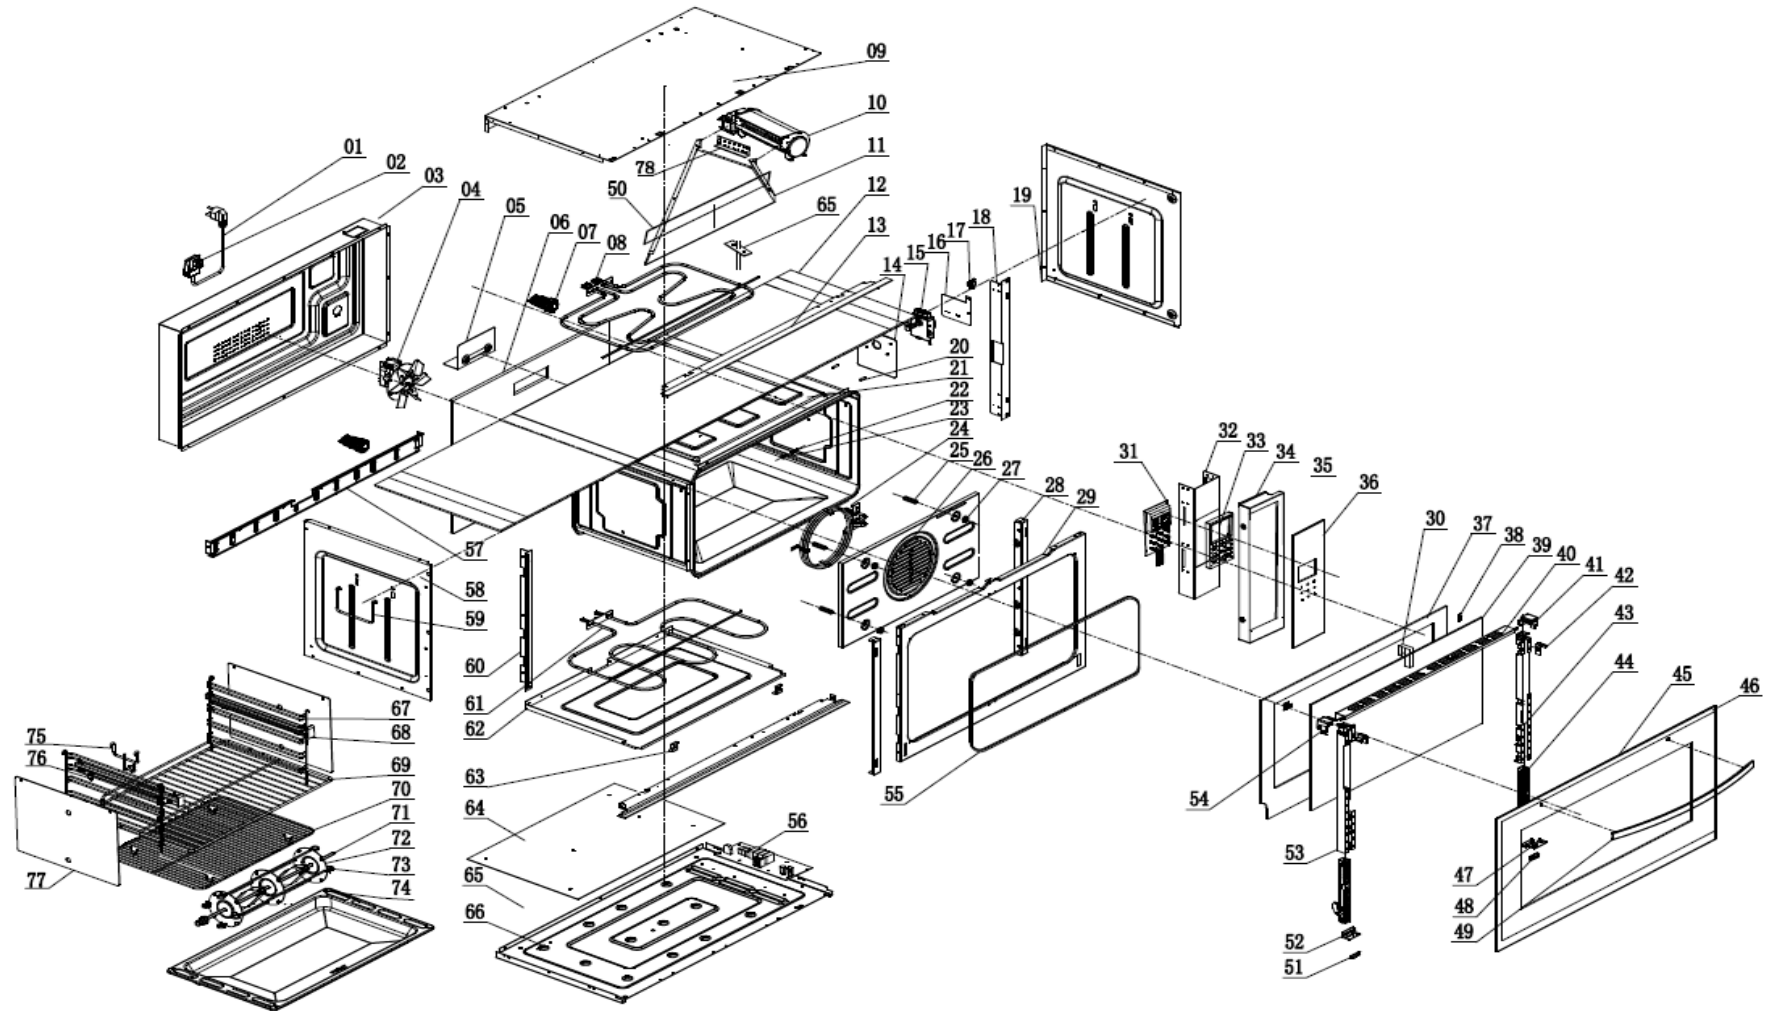

C2902GM

Caple 90cm Touch Control Oven Gun Metal

Technical Manual

C2902GM

Caple 90cm Touch Control Oven Gun Metal

C2902GM

Caple 90cm Touch Control Oven Gun Metal

Item	Part Number	Description	Remark	Quantity
1	142101500201	Power cord		1
2	1421600101	Power box		1
3	2121603801	Back Panel		1
4	142090020101	Circulating fan motor		1
5	2125700101	Top heater plate		1
6	1920100226	Rear isolation cotton		1
7	1420700113	Lamp		2
8	1420500128	Top heater		1
9	2121400102	Top Panel		1
10	1420900143	Cooling fan		1
11	212670030401	Vent		1
12	1920100118	Upper isolation cotton		1
13	212540010301	Top and Bottom frame		2
14	2125500101	Synchronous motor plate		1
15	1420900305	Synchronous motor		1
16	2125600101	Plate for thermostat		1
17	1421200207	Thermostat 110°C		1
18	212520010101	Right frame		1
19	2121000103	Right panel		1
20	1220100102	Aluminium casing		2
21	212090160101	Cavity		1
22	2128400103	Rivet Nuts		2
23	1220100117	Fixing screws for side shelves		2
24	1420500304	Circle heater		1
25	1220100123	Heat shield studs		4
26	212030020101	Fan cover		1
27	1220100104	Nuts for fan cover		4
28	2126500301	Hinge bracket		2
29	21202002101	Door frame		1
30	1320600126	Plastic cushion for inner glass		1
31	1422100139	Timer		1
32	2124920001	Bracket for Control panel		1
36	CPC2902GM	Control Panel components	Timer box 1321500106	1
			GM decorative frame for control panel 21201016012	1
			Glass Panel 24021312W089001	1
37	1120100354	Inner glass		1
38	2127400702	Fixing plate for Middle Glass		2
39	1120100218	Middle Glass		1
40	212740190101	S.S. Door bracket		1
41	1123500207	Right buckle for door bracket		1
42	2127401803	Spring for glass bracket		2
44	1120400703	Outer hinge		2