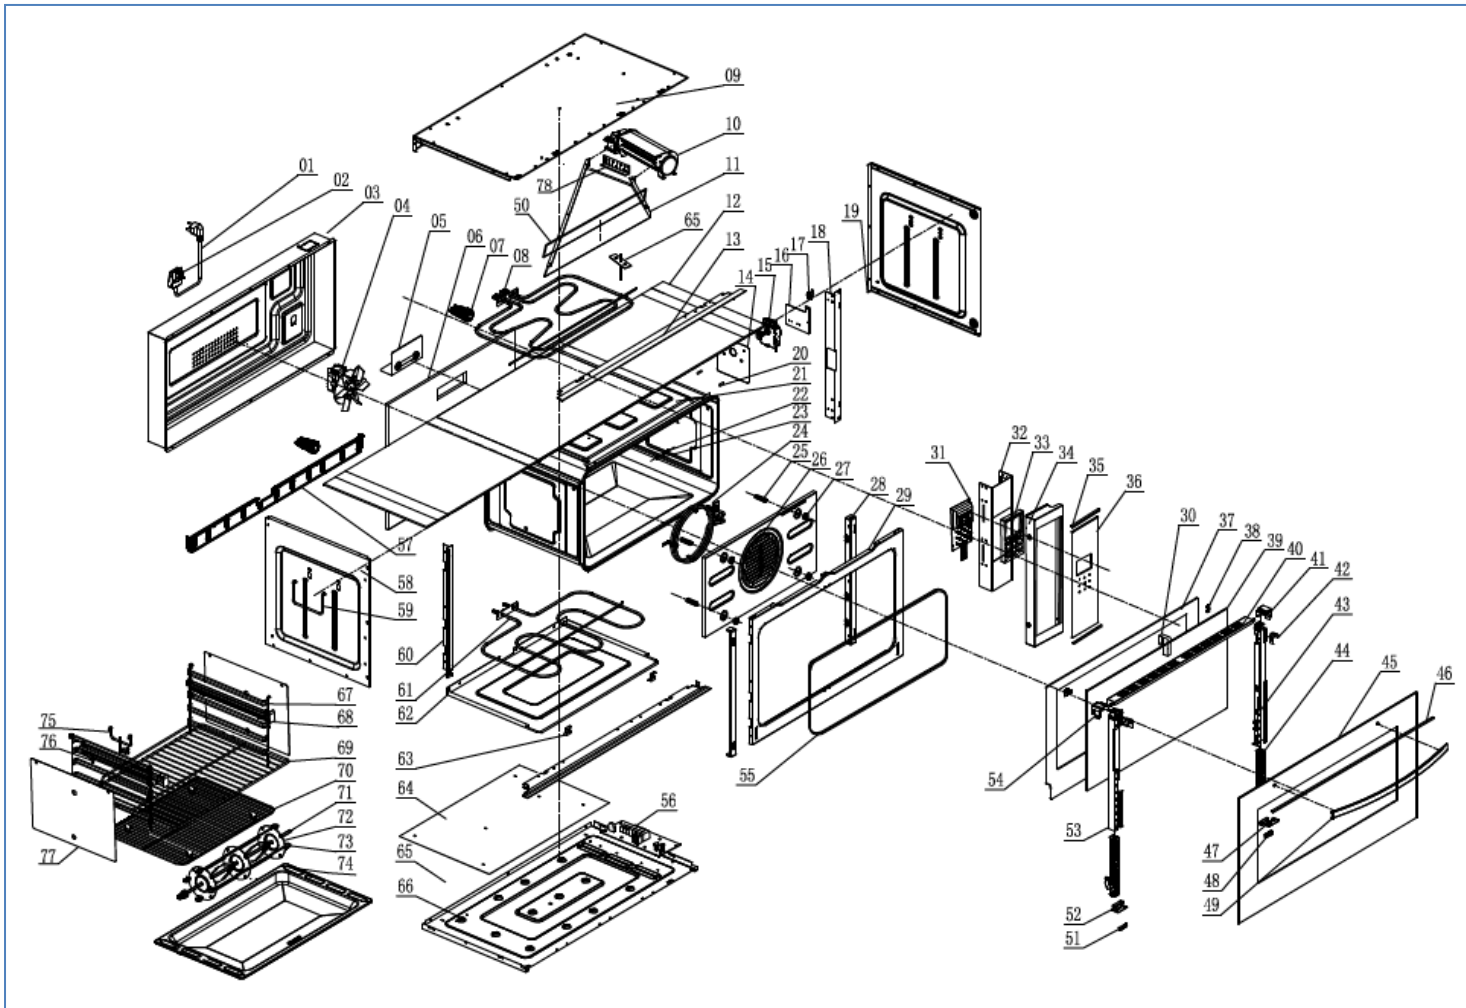

C2902BG

Caple 90cm Touch Control Oven

Technical Manual

C2902BG

Caple 90cm Touch Control Oven

C2902BG

Caple 90cm Touch Control Oven

Item	Part Number	Description	Additional Info	Quantity
1	142101500201	Power cord		1
2	1421600101	Power box		1
3	2121603801	Back Panel		1
4	142090020101	Circulating fan motor		1
5	2125700101	Top heater plate		1
6	1920100226	Rear isolation cotton		1
7	1420700113	Lamp		2
8	1420500128	Top heater		1
9	2121400102	Top Panel		1
10	1420900143	Cooling fan		1
11	212670030401	Vantile		1
12	1920100118	Upper isolation cotton		1
13	212540010301	Top and Bottom frame		2
14	2125500101	Synchronous motor plate		1
15	1420900305	Synchronous motor		1
16	2125600101	Plate for thermostat		1
17	1421200207	Thermostat 110°C		1
18	212520010101	Right frame		1
19	2121000103	Right panel		1
20	1220100102	Aluminium casing		2
21	212090160101	Cavity		1
22	2128400103	Rivet Nuts		2
23	1220100117	Fixing screws for side shelves		2
24	1420500304	Circle heater		1
25	1220100123	Heat shield studs		4
26	212030020101	Fan cover		1
27	1220100104	Nuts for fan cover		4
28	2126500301	Hinge bracket		2
29	21202002101	Door frame		1
30	1320600126	Plastic cushion for inner glass		1
31	1422100139	Timer		1
32	2124920001	Bracket for Control panel		1
36	CPA2902BG	Control Panel components	Timer box	1
			Decorative frame for control panel	1
			Glass Panel	1
37	1120100354	Inner glass		1
38	2127400702	Fixing plate for Middle Glass		2
39	1120100218	Middle Glass		1